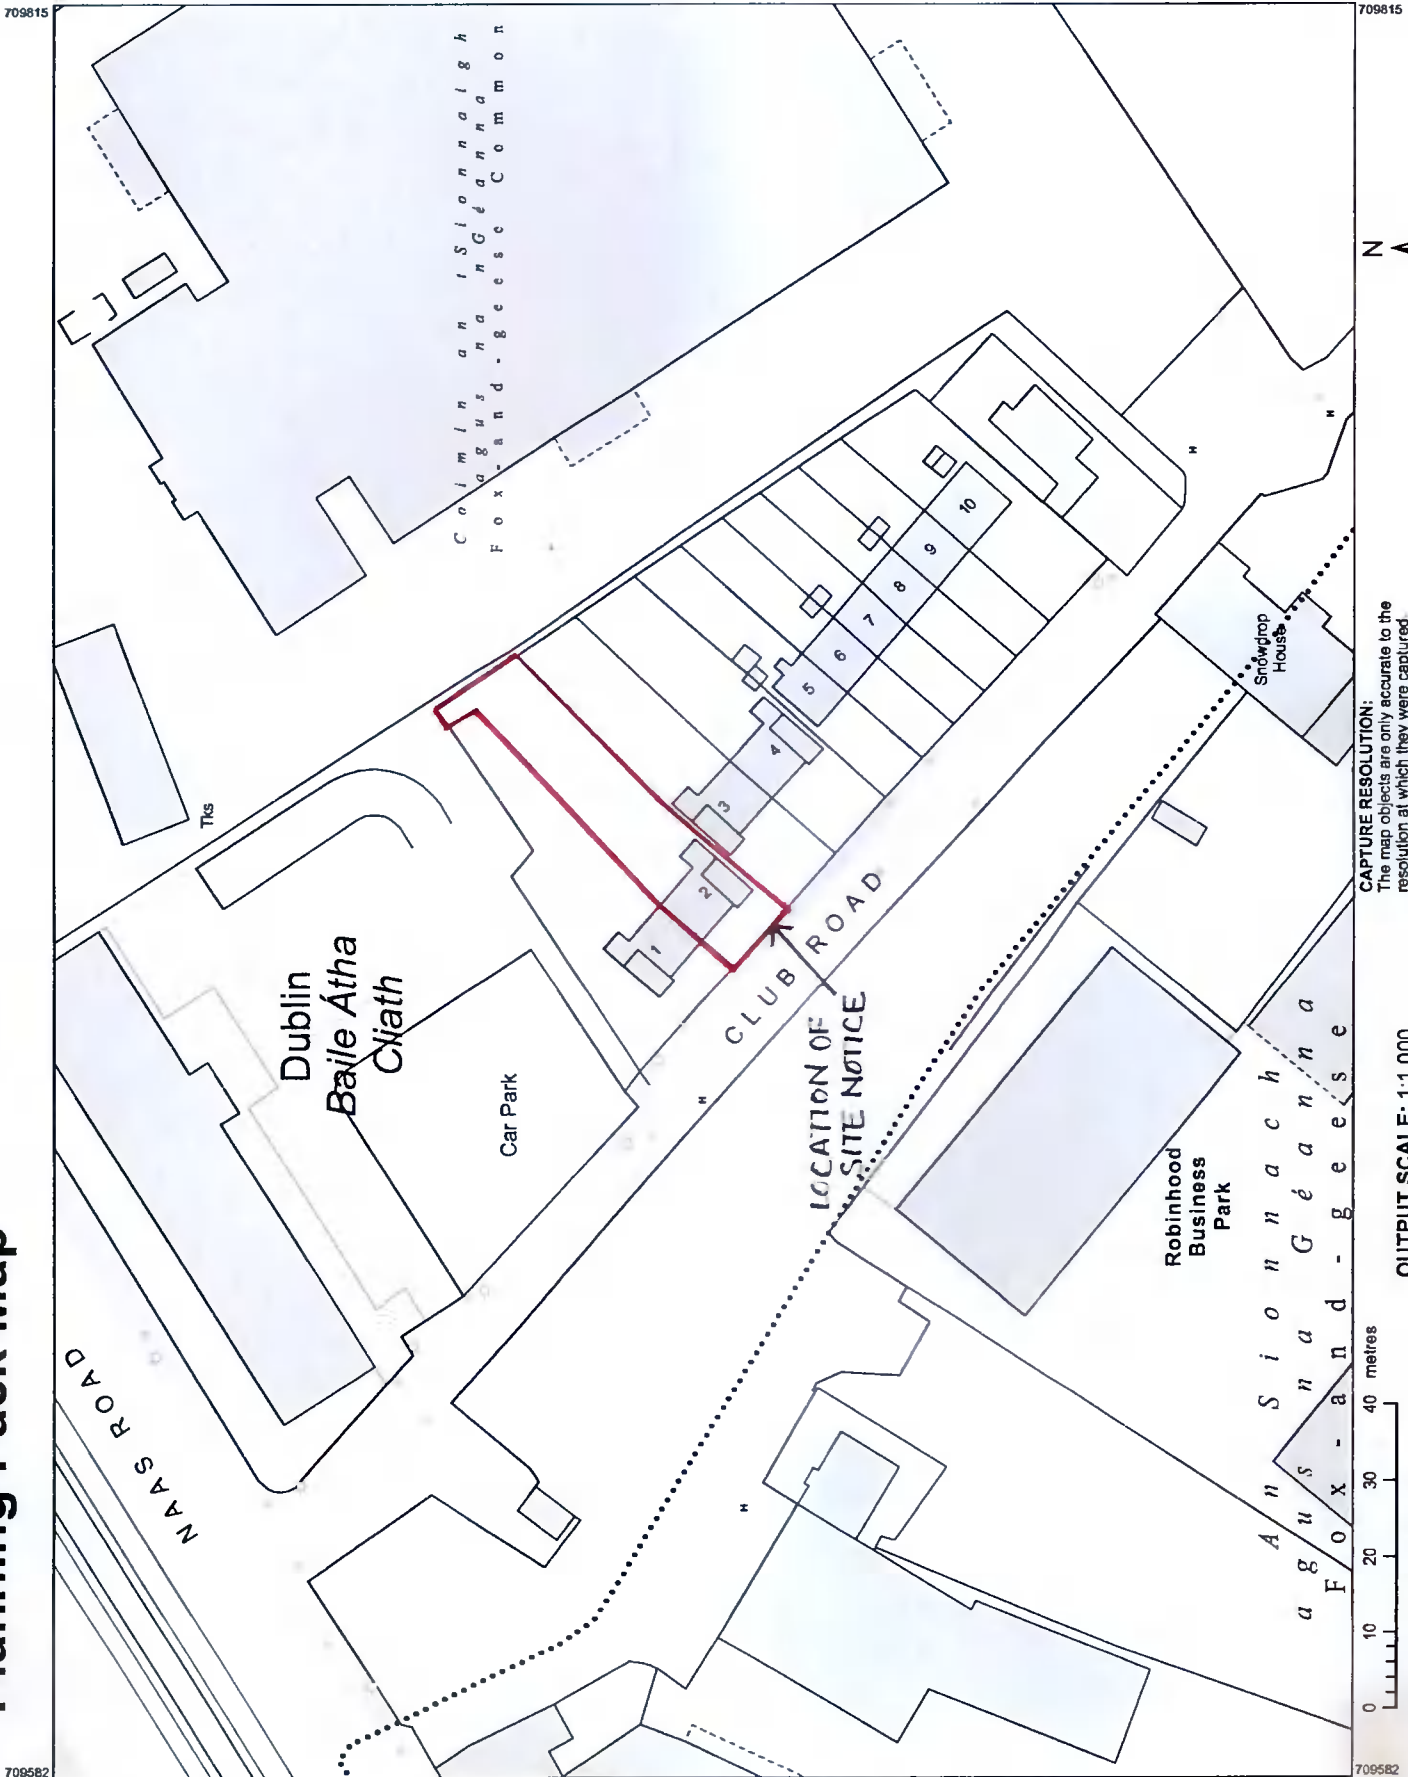

Planning Pack Map

CENTRE COORDINATES:
ITM 709699,731472

PUBLISHED: 27/04/2021
ORDER NO.: 50188179_1

MAP SERIES: 3327-03
1:1,000
3327-08

2 CLUB ROAD
DUBLIN D22 AV60
LOCATION PLAN
MADELEINE MOORE
06.05.2021

COMPILED AND PUBLISHED BY:
Ordnance Survey Ireland,
Phoenix Park,
Dublin 8,
Ireland.

Unauthorised reproduction
infringes Ordnance Survey Ireland
and Government of Ireland
copyright.

All rights reserved.
No part of this publication may
be copied, reproduced
or transmitted in any form
or by any means without the prior
written permission of
the copyright owners.

The representation on this map
of a road, track or footpath
is not evidence of the existence
of a right of way.

Ordnance Survey maps
never show legal property
boundaries, nor do they
show ownership of
physical features.

© Suirbhéireacht Ordnáilís Éireann,
2021
© Ordnance Survey Ireland, 2021
www.osi.ie/copyright

LEGEND:
<http://www.osi.ie>;
search 'Large Scale Legend'

CAPTURE RESOLUTION:
The map objects are only accurate to the
resolution at which they were captured.
Output scale is not indicative of data capture scale.
Further information is available at:
<http://www.osi.ie>; search 'Capture Resolution'

OUTPUT SCALE: 1:1,000