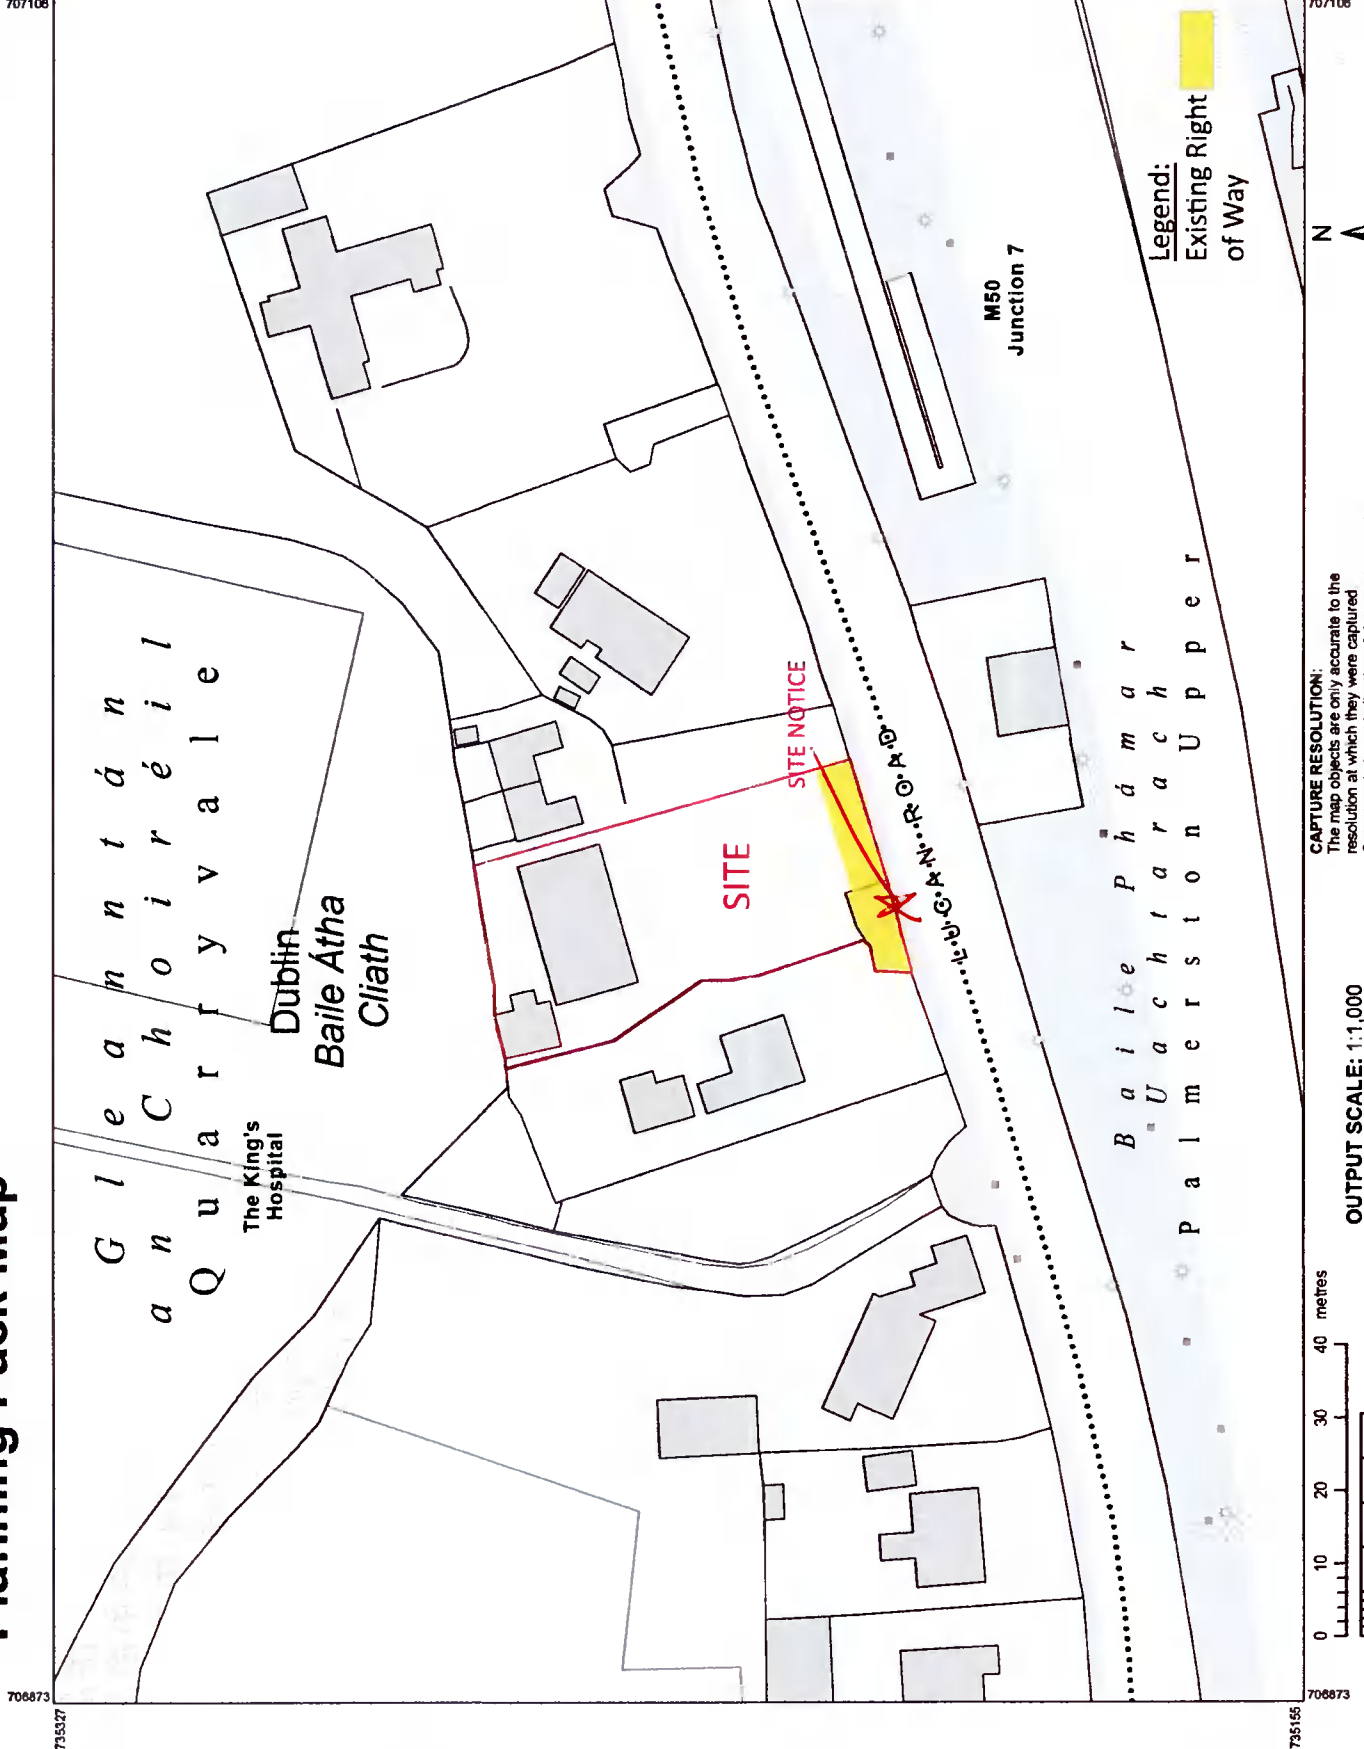

The representation on this map
of a road, track or footpath
is not evidence of the existence
of a right of way.

Ordnance Survey maps
never show legal property
boundaries, nor do they
show ownership of
physical features.

© Suirbhéireacht Ordnálaí Éireann,
2021
© Ordnance Survey Ireland, 2021
www.osi.ie/copyright

LEGEND:
<http://www.osi.ie>
search 'Large Scale Legend'

CAPTURE RESOLUTION:
The map objects are only accurate to the
resolution at which they were captured.
Output scale is not indicative of data capture scale.
Further information is available at:
<http://www.osi.ie>; search 'Capture Resolution'

OUTPUT SCALE: 1:1,000

706873 735327 707106 735155