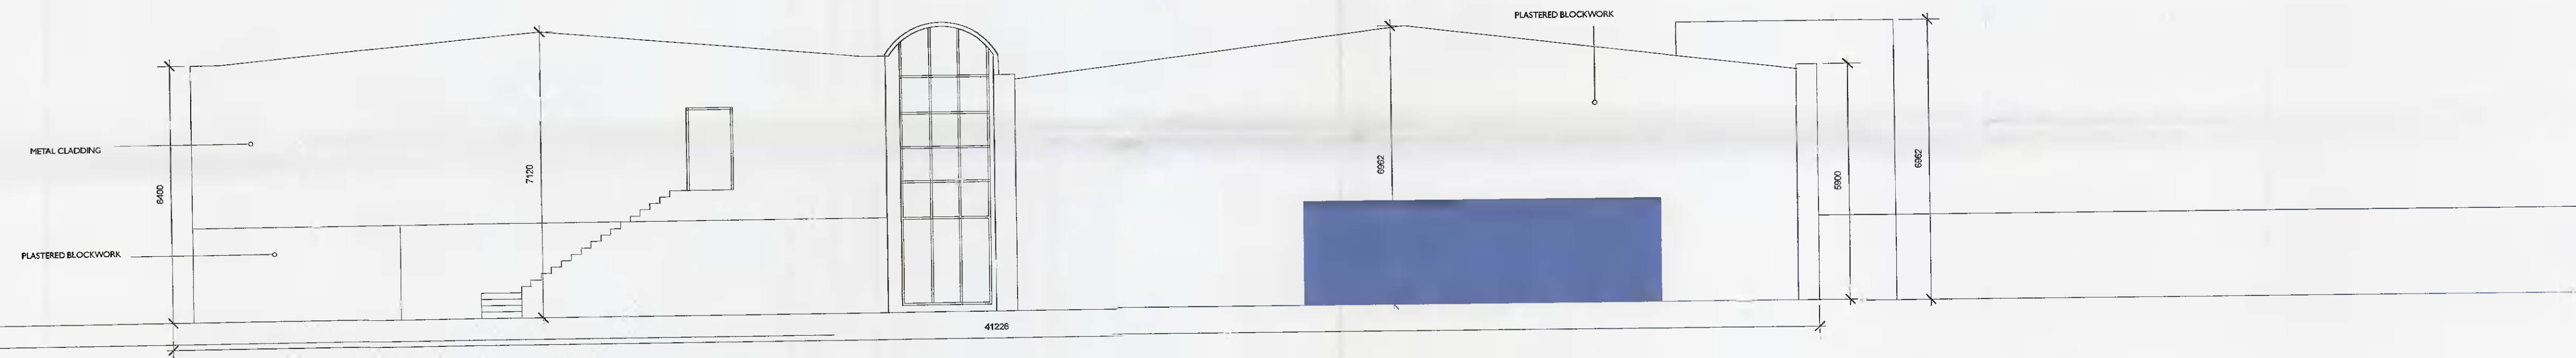

FRONT ELEVATION

SIDE ELEVATION

SIDE ELEVATION

REAR ELEVATION

SECTION A.A.

SURVEY

REV.	DATE	DESCRIPTION
PROJECT		MOTOR SHOWROOM AT AIRTON ROAD
TITLE		ELEVATIONS & SECTION_EXISTING
CLIENT		Green Cars Distributors Ltd
EMD Architects 107 Ludford Road, Ballinacree, Dublin 16, Ireland p. +353 1 2987948 f. +353 1 2940811 e. info@emdarchitects.com		
SCALE	DATE	DRG. No.
1:100 @ A1	JUNE 2021	SUR04