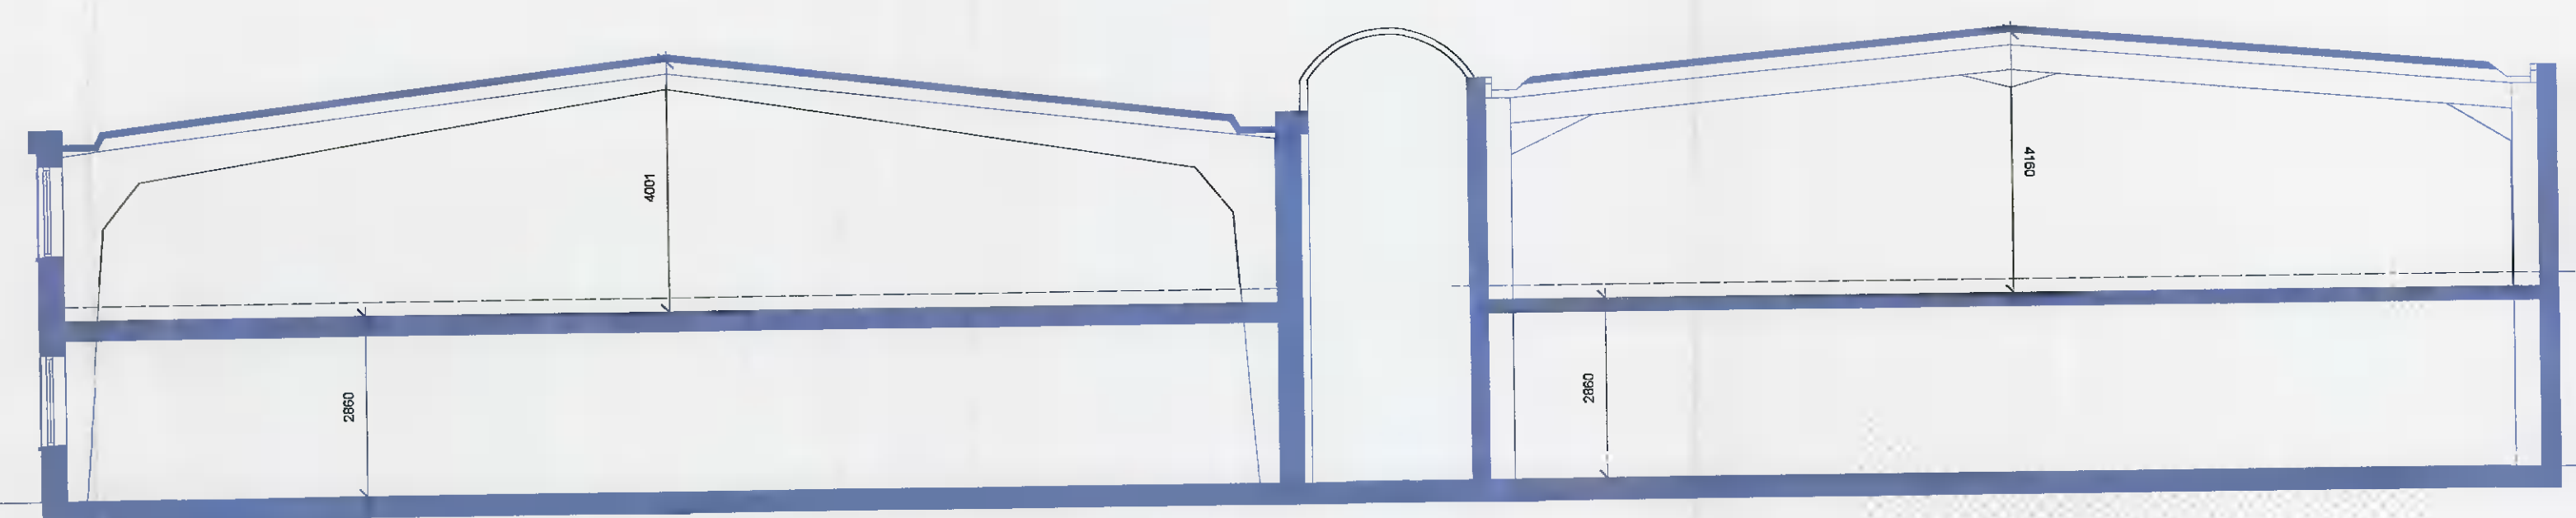

FRONT ELEVATION

SIDE ELEVATION

SIDE ELEVATION

REAR ELEVATION

SECTION A.A.

SURVEY

REV.	DATE	DESCRIPTION
PROJECT		MOTOR SHOWROOM AT AIRTON ROAD
TITLE		ELEVATIONS & SECTION_EXISTING
CLIENT		Green Cars Distributors Ltd
EMD Architects 107 Ludford Road, Ballinacree, Dublin 16, Ireland p. +353 1 2987948 f. +353 1 2940811 e. info@emdarchitects.com		
SCALE	DATE	DRG. No.
1:100 @ A1	JUNE 2021	SUR04