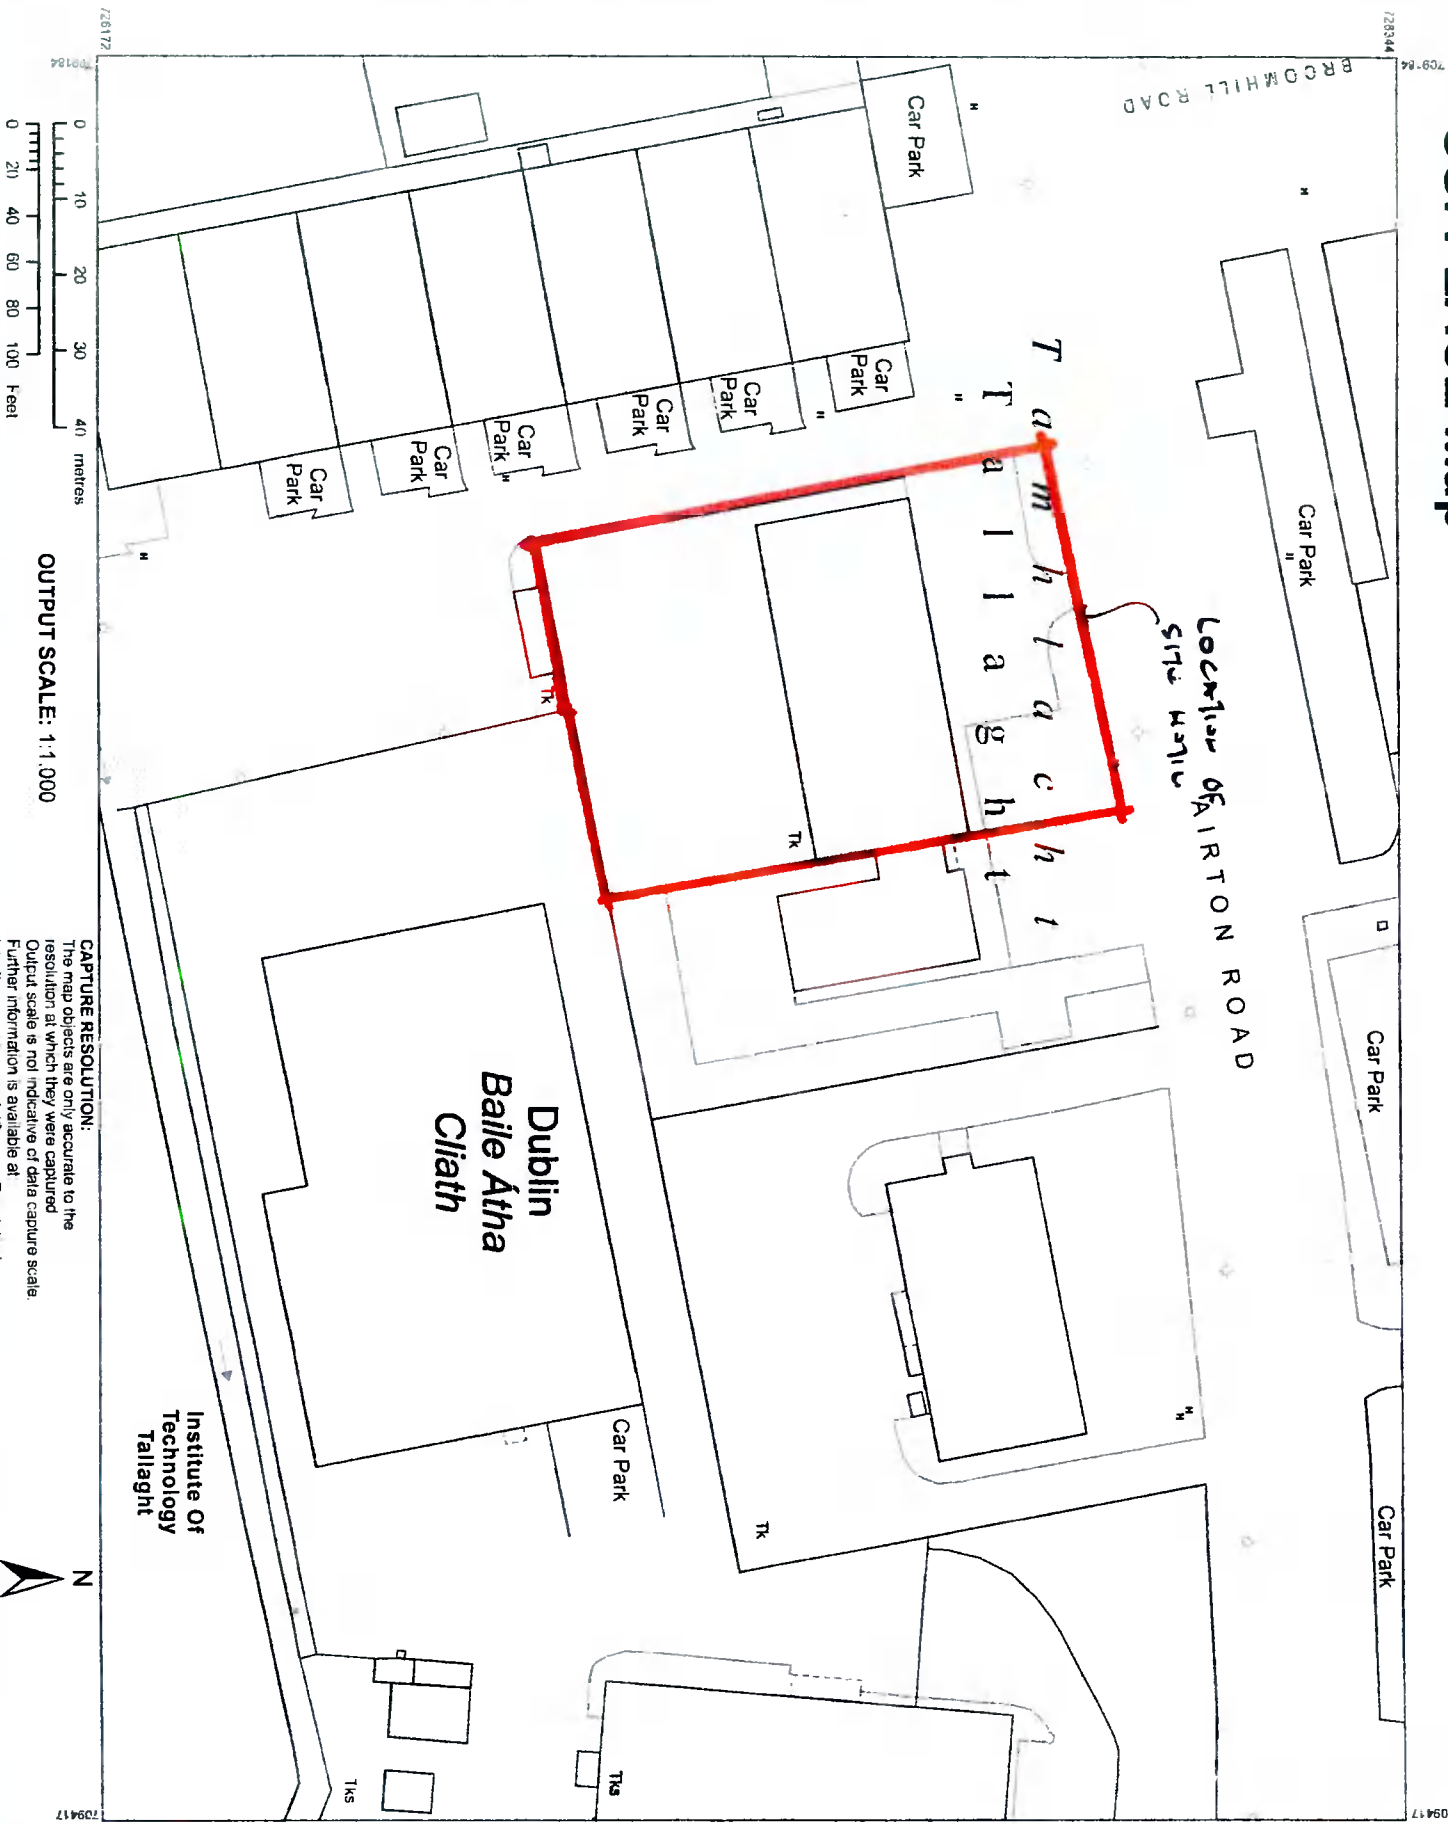

OSi PLACE Map

OUTPUT SCALE: 1:1,000

CAPTURE RESOLUTION:
 The map objects are only accurate to the resolution at which they were captured. Output scale is not indicative of data capture scale. Further information is available at: <http://www.osi.ie>, search 'Capture Resolution'

CENTRE COORDINATES:
 ITM 709301 728258

PUBLISHED: ORDER NO.: 18/06/2021 50201100_1

MAP SERIES: MAP SHEETS: 1:1,000 3390-07

OS MAP VIEWER
www.osi.ie

COMPILED AND PUBLISHED BY
 Ordnance Survey Ireland,
 Phoenix Park,
 Dublin 8,
 Ireland.

The representation on this map of a road, track or footpath is not evidence of the existence of a right of way.

Ordnance Survey maps never show legal property boundaries, nor do they show ownership of physical features.