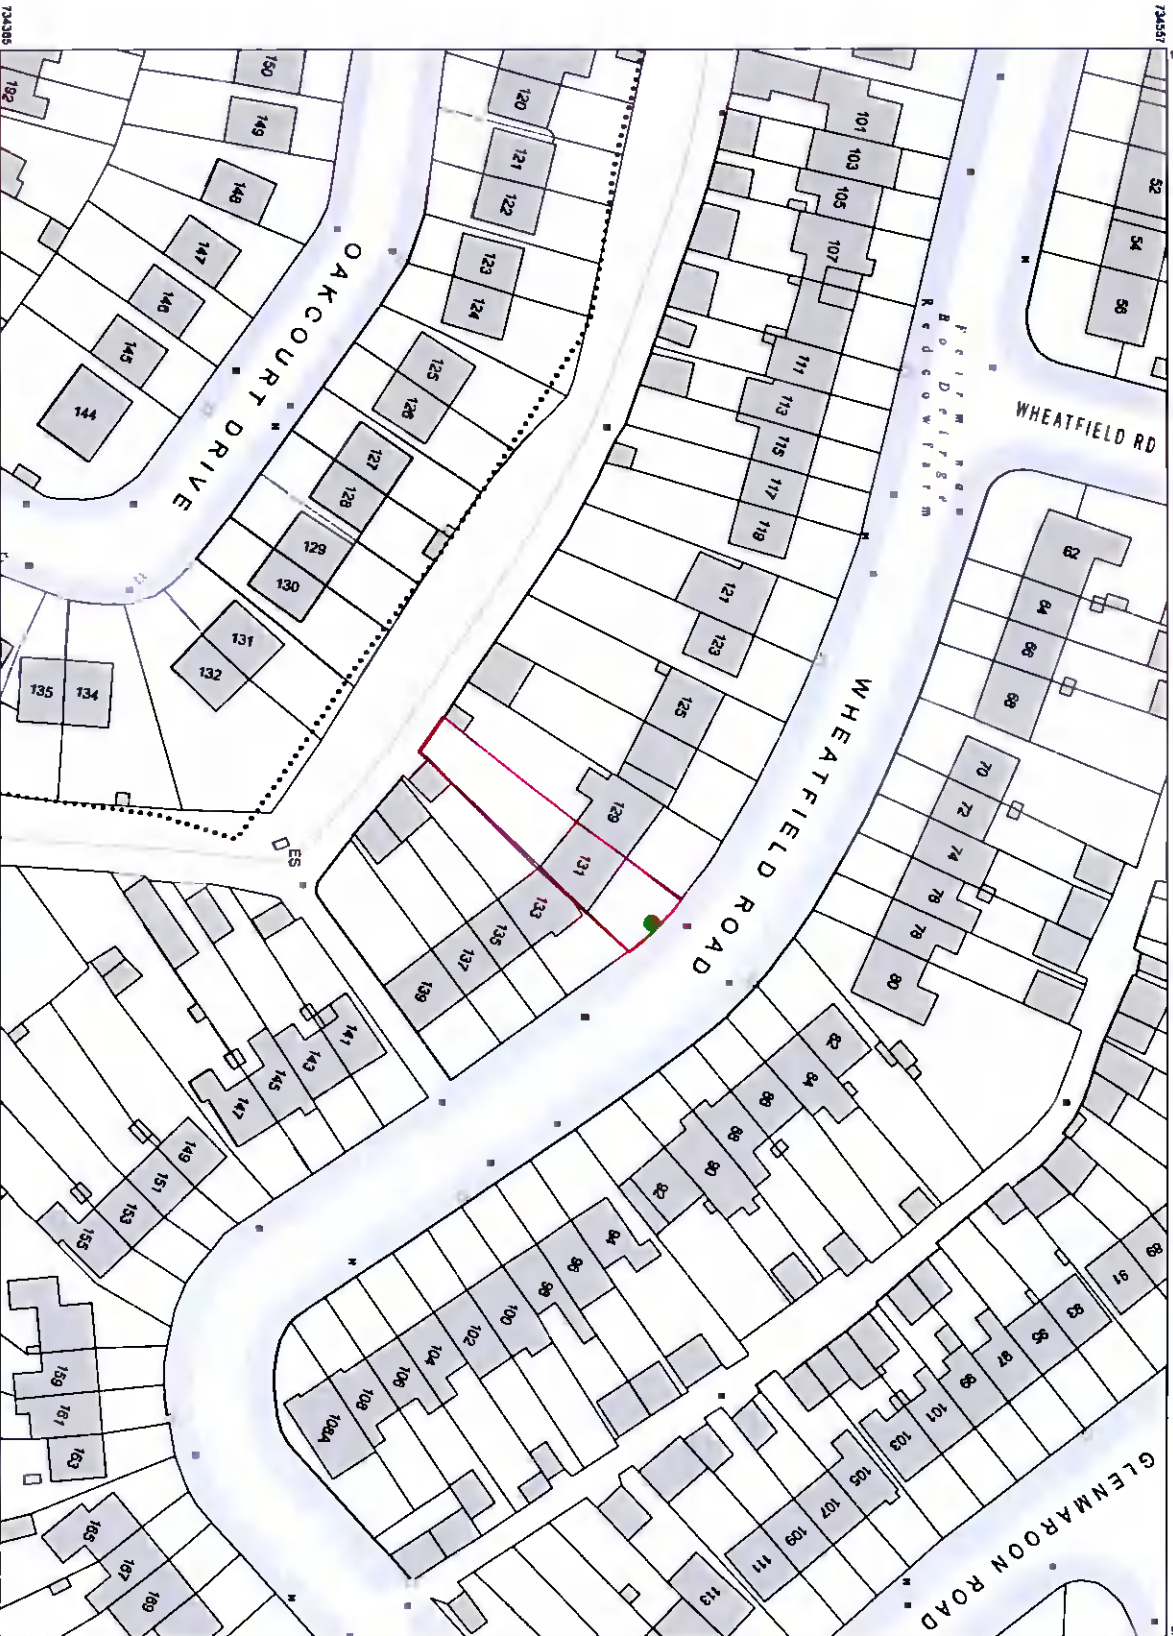

Planning Pack Map

National Mapping Agency

CENTRE COORDINATES:
ITM 708590.7344 71

PUBLISHED: 15/07/2021
ORDER NO.: 50207107 1

MAP SERIES: 1:1,000
MAP SHEETS: 3262-01 3262-06

COMPILED AND PUBLISHED BY:
Ordnance Survey Ireland,
Phoenix Park,
Dublin 8,
Ireland.

The representation on this map of a road, track or footpath is not evidence of the existence of a right of way.

Ordnance Survey maps never show legal property boundaries, nor do they show ownership of physical features.

© Surbheireacht Ordanáis Éireann, 2021
© Ordnance Survey Ireland, 2021
www.osi.ie/copyright

LEGEND:
<http://www.osi.ie>
search 'Large Scale Legend'

OUTPUT SCALE: 1:1,000
● SITE NOTICE

CAPTURE RESOLUTION:
This map depicts air only accurate to the resolution at which they were captured.
Output scale is not indicative of data capture scale.
Further information is available at:
<http://www.osi.ie/search/CaptureResolution>