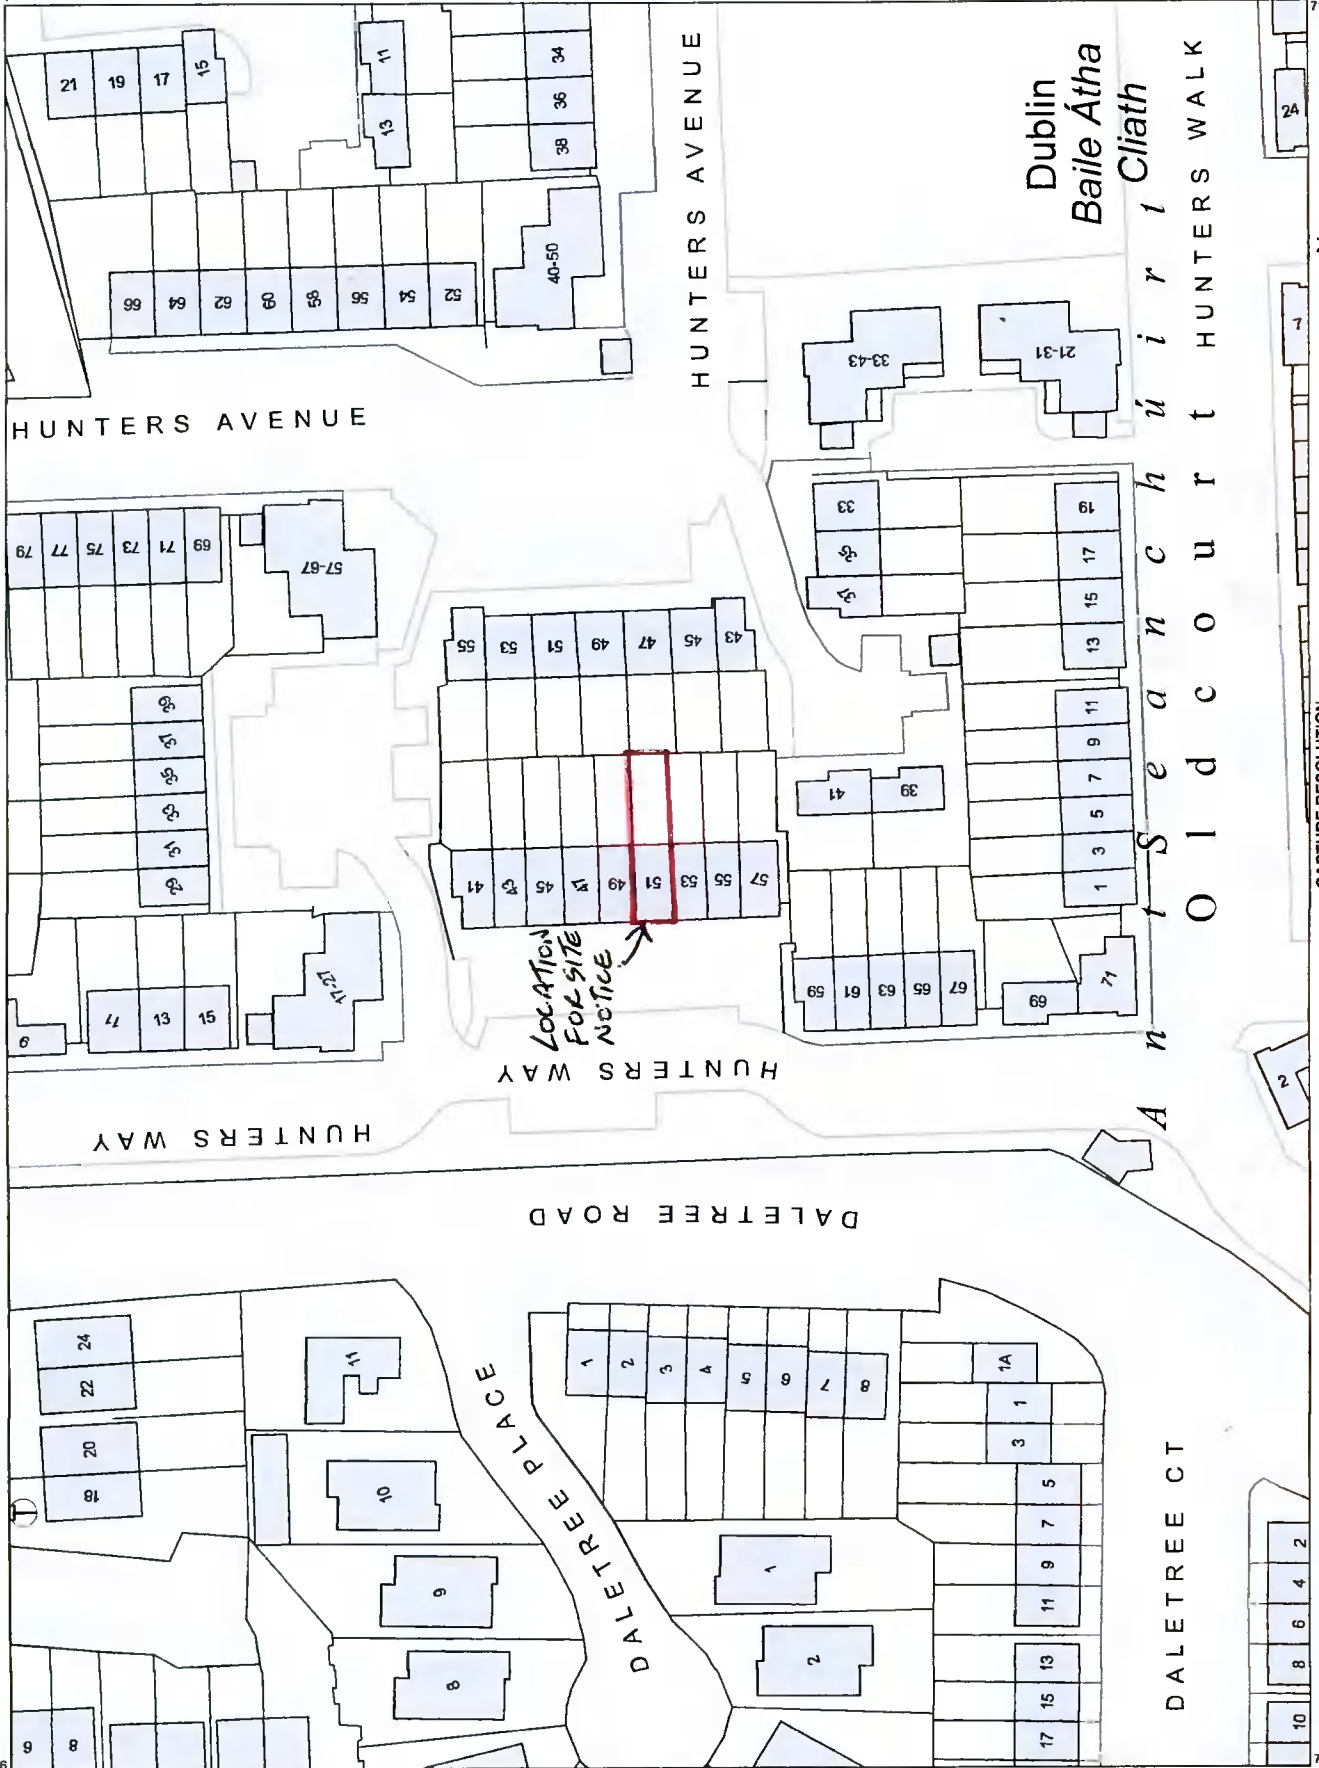

Planning Pack Map

725975
711299

CENTRE COORDINATES:
ITM 711183,725889

ORDER NO.:
16/11/2021 50233371_1

MAP SERIES:
1:2,500

MAP SHEETS:
3453-B

COMPILED AND PUBLISHED BY:
Ordnance Survey Ireland,
Phoenix Park,
Dublin 8,
Ireland.

The representation on this map
of a road, track or footpath
is not evidence of the existence
of a right of way.

Ordnance Survey maps
never show legal property
boundaries, nor do they
show ownership of
physical features.

© Suirbhéireacht Ordnánais Éireann,
2021
© Ordnance Survey Ireland, 2021
www.osi.ie/copyright

LEGEND:
<http://www.osi.ie>
search 'Large Scale Legend'

725803
711066

CAPTURE RESOLUTION:
The map objects are only accurate to the
resolution at which they were captured.
Output scale is not indicative of data capture scale.
Further information is available at:
<http://www.osi.ie>; search 'Capture Resolution'