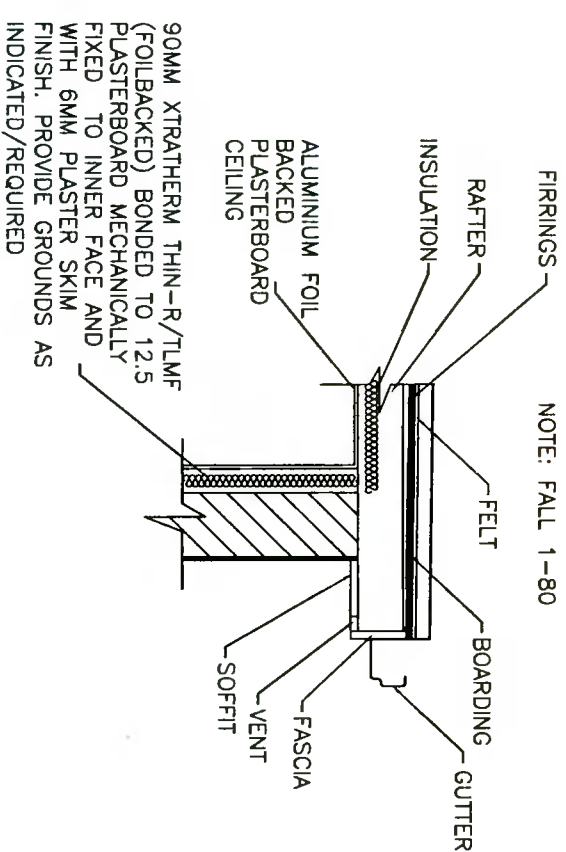

TYPICAL WINDOW DETAIL

TYPICAL ROOF WINDOW DETAIL

TYPICAL FLAT ROOF DETAIL

The information contained in this drawing is confidential and must not be divulged to any third party without the written consent of 4bes Design Services.

38 Larkfield Avenue
Lucan
Co. Dublin

60 Wilkins Court,
Whitehall,
Dublin 12

PROPOSED DETAILS

DRAWN	JOHN FORBES , 38 LARKFIELD AVE. , LUCAN, CO. DUBLIN
DATE	NOVEMBER 2021
SCALE	1:50 @ A3

Max Klimmek

WC - 11