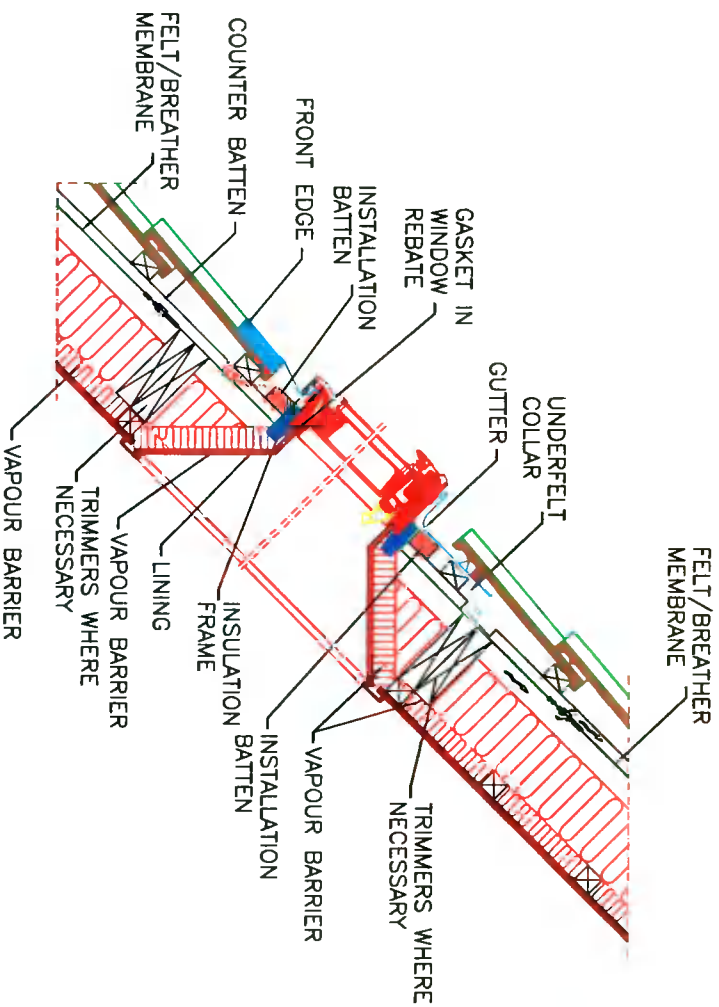

TYPICAL WINDOW DETAIL

TYPICAL ROOF WINDOW DETAIL

TYPICAL FLAT ROOF DETAIL

The information contained in this drawing is confidential and must not be divulged to any third party without the written consent of 4bes Design Services.

38 Larkfield Avenue
Lucan
Co. Dublin

60 Wilkins Court,
Whitehall,
Dublin 12

PROPOSED DETAILS

DRAWN	JOHN FORBES , 38 LARKFIELD AVE. , LUCAN, CO. DUBLIN
DATE	NOVEMBER 2021
SCALE	1:50 @ A3

Max Klimmek

WC - 11