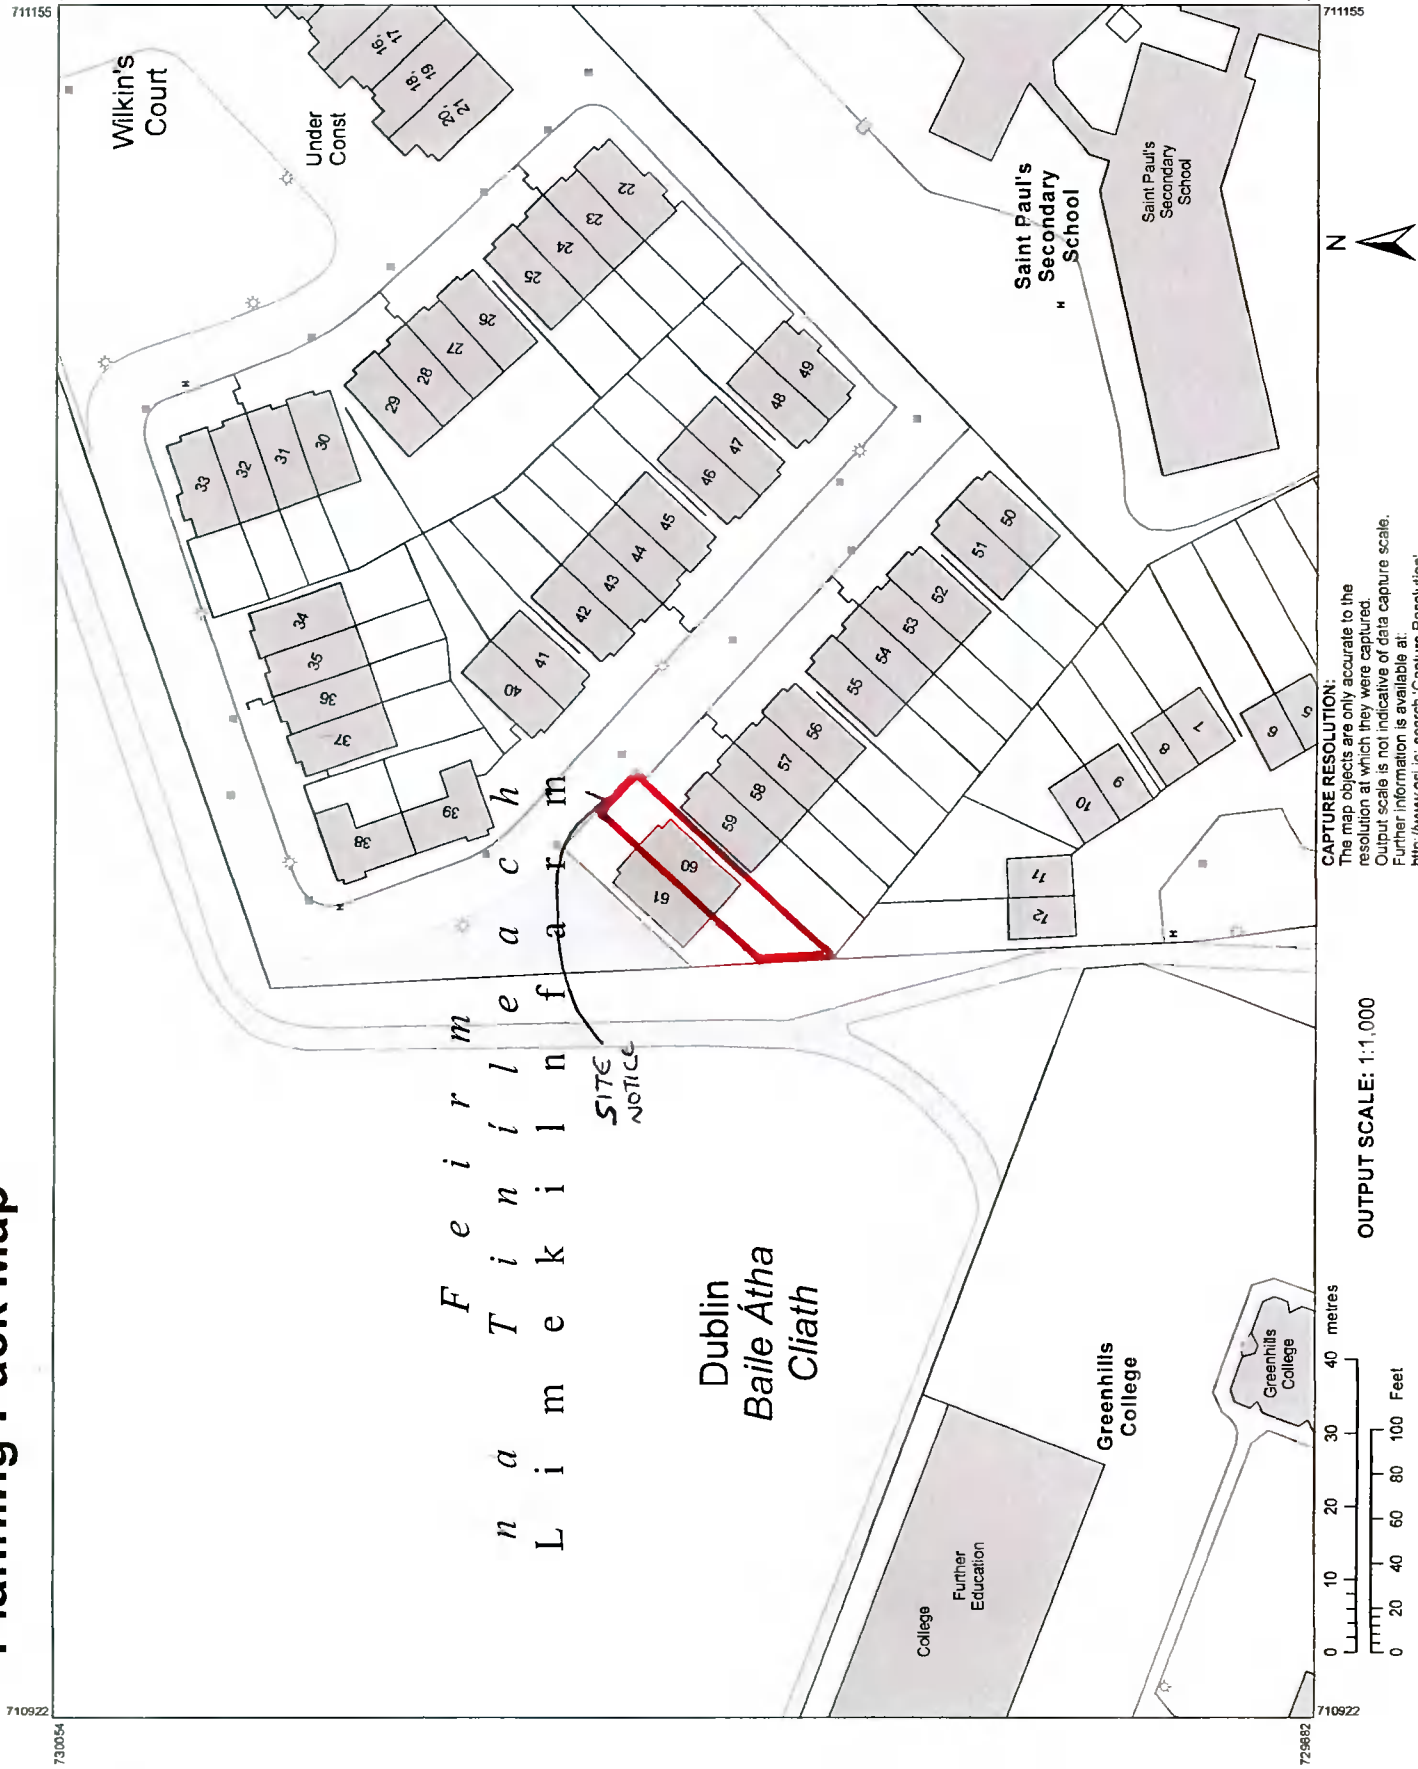

Planning Pack Map

CENTRE COORDINATES:
ITM 711039.729968

PUBLISHED: 23/11/2021
ORDER NO.: 50235041_1

MAP SERIES: 1:1,000
MAP SHEETS: 3327-19
3327-20

COMPILED AND PUBLISHED BY:
Ordnance Survey Ireland,
Phoenix Park
Dublin 8,
Ireland.

Unauthorised reproduction
infringes Ordnance Survey Ireland
and Government of Ireland
copyright.

All rights reserved.
No part of this publication may
be copied, reproduced
or transmitted in any form
or by any means without the prior
written permission of
the copyright owners.

The representation on this map
of a road, track or footpath
is not evidence of the existence
of a right of way.

Ordnance Survey maps
never show legal property
boundaries, nor do they
show ownership of
physical features.

© Suirbhéireacht Ordnánais Éireann,
2021
© Ordnance Survey Ireland, 2021
www.osi.ie/copyright

LEGEND:
<http://www.osi.ie>
search 'Large Scale Legend'

CAPTURE RESOLUTION:
The map objects are only accurate to the
resolution at which they were captured.
Output scale is not indicative of data capture scale.
Further information is available at:
<http://www.osi.ie>, search 'Capture Resolution'

OUTPUT SCALE: 1:1,000