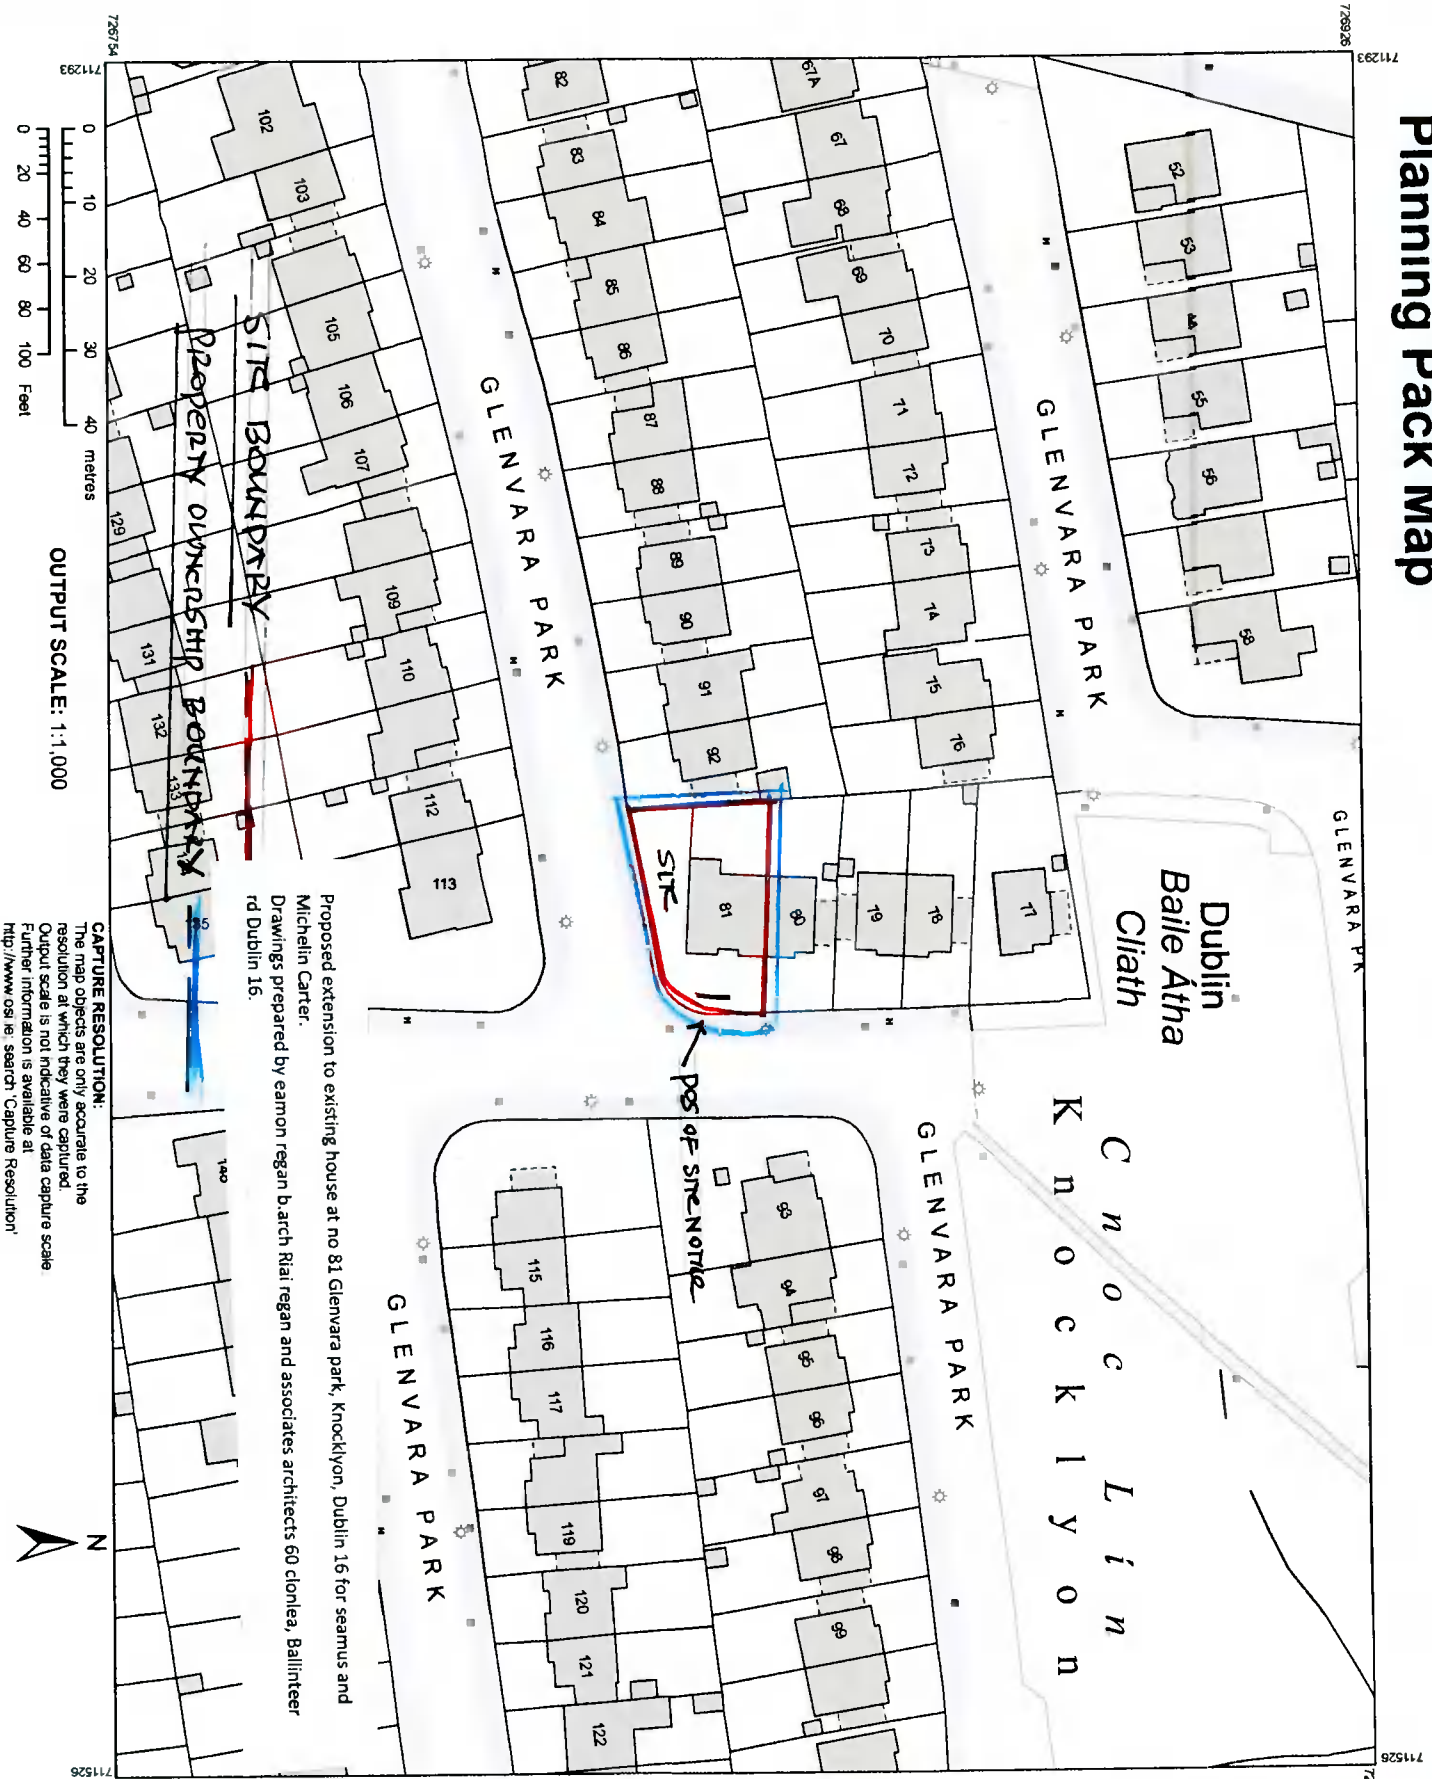

Planning Pack Map

Proposed extension to existing house at no 81 Glenvarra park, Knocklyon, Dublin 16 for seamus and michelin Carter.
Drawings prepared by eamon regan b arch Riata regan and associates architects 60 clonlea, Ballinteer rd Dublin 16.

CENTRE COORDINATES:
ITM 711410.726840

PUBLISHED: 12/10/2021
ORDER NO.: 50225935_1

MAP SERIES: 1:1,000
MAP SHEETS: 3390-20

COMPILED AND PUBLISHED BY:
Ordnance Survey Ireland,
Phoenix Park,
Dublin 8,
Ireland.

Unauthorised reproduction infringes Ordnance Survey Ireland and Government of Ireland copyright.

All rights reserved.
No part of this publication may be copied, reproduced or transmitted in any form or by any means without the prior written permission of the copyright owners.

The representation on this map of a road, track or footpath is not evidence of the existence of a right of way.

Ordnance Survey maps never show legal property boundaries, nor do they show ownership of physical features.

© Suirbhéireacht Ordánais Éireann, 2021
© Ordnance Survey Ireland, 2021
www.osi.ie/copyright

LEGEND:
[http://www.osi.ie/search/Large Scale Legend](http://www.osi.ie/search/Large%20Scale%20Legend)