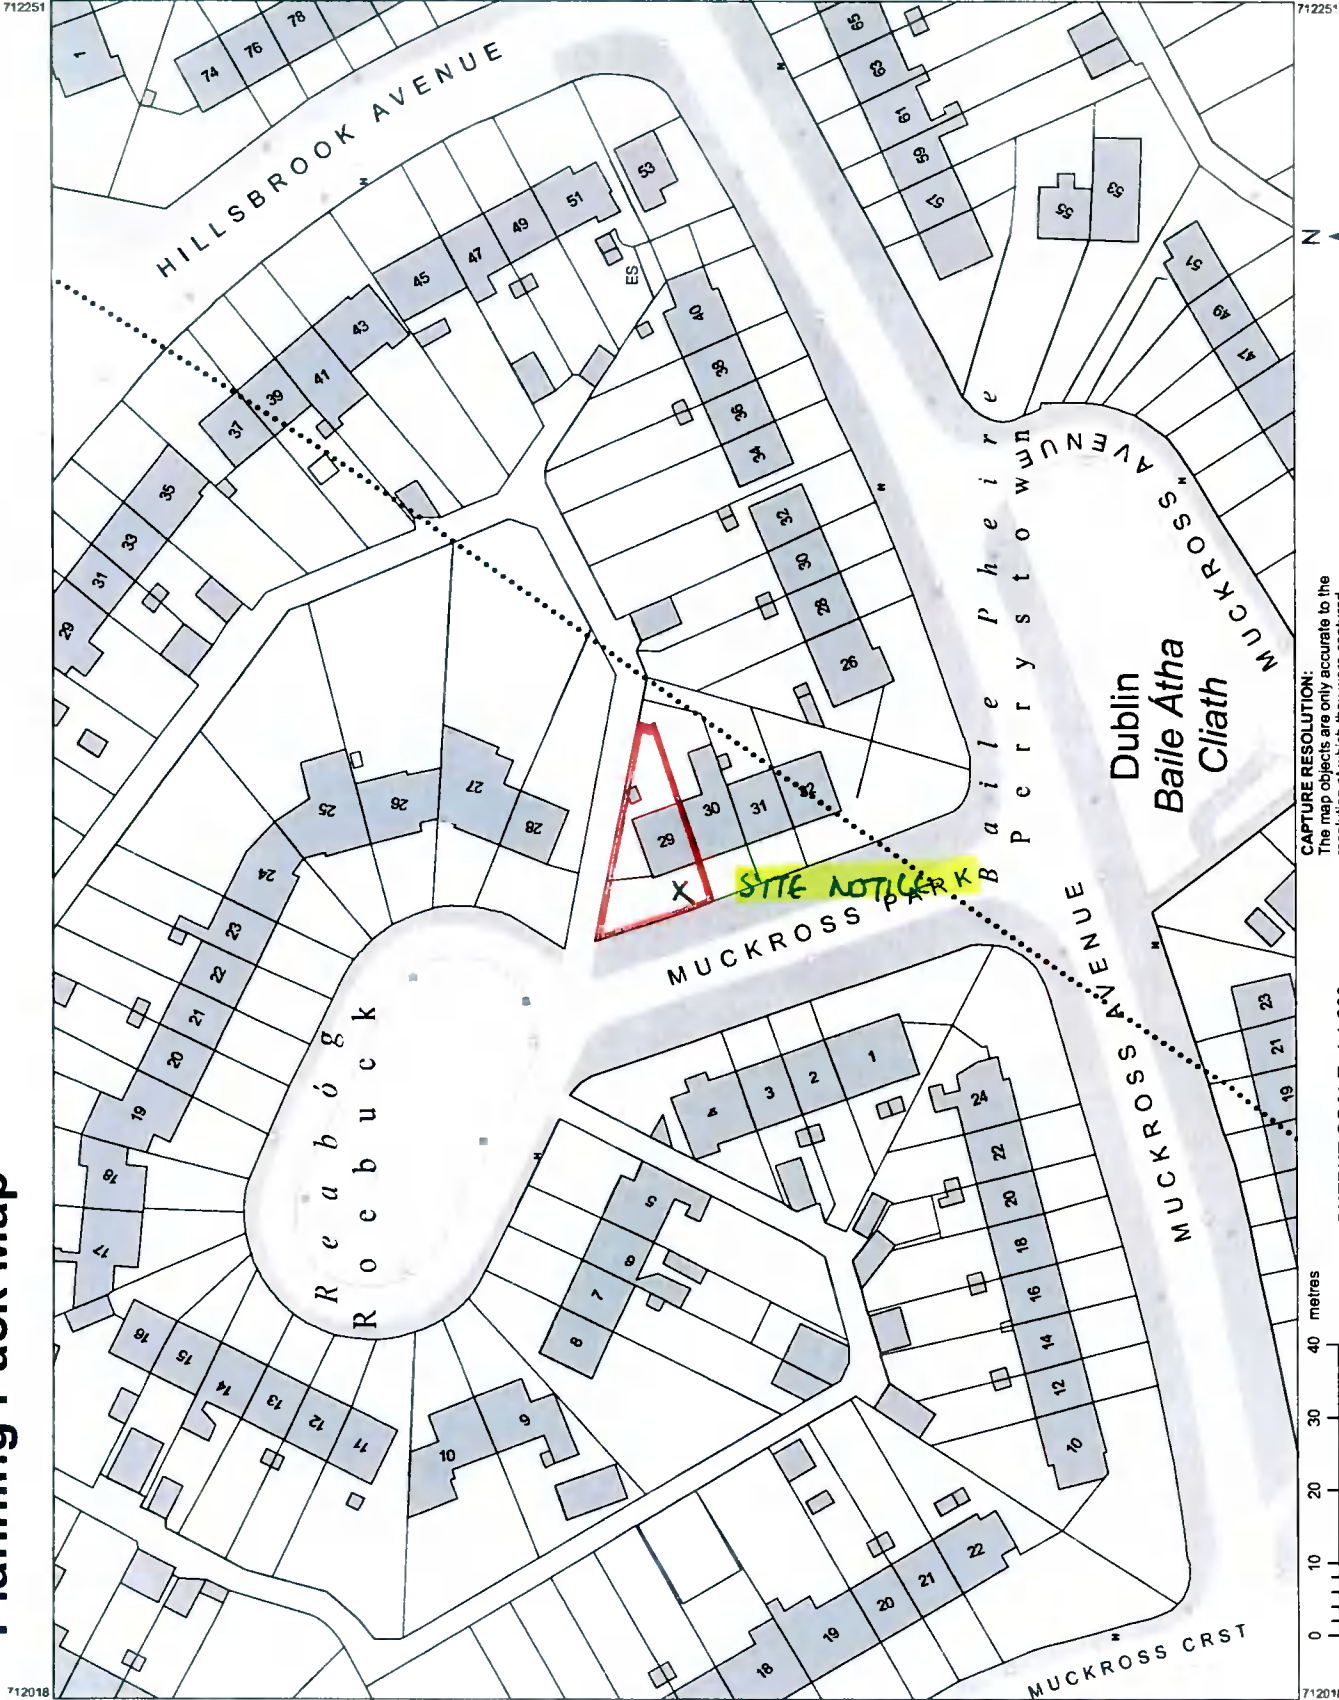

Planning Pack Map

CENTRE COORDINATES:
ITM 712135,730303

PUBLISHED: 01/10/2021

ORDER NO.: 50223639_1

MAP SERIES: 1:1,000

MAP SHEETS: 3328-11
3328-16

COMPILED AND PUBLISHED BY:
Ordnance Survey Ireland,
Phoenix Park,
Dublin 8,
Ireland.

The representation on this map
of a road, track or footpath
is not evidence of the existence
of a right of way.

Ordnance Survey maps
never show legal property
boundaries, nor do they
show ownership of
physical features.

© Suirbheacht Ordainéis Éireann
2021
© Ordnance Survey Ireland, 2021
www.osi.ie/copyright

LEGEND:
<http://www.osi.ie>
search 'Large Scale Legend'

CAPTURE RESOLUTION:
The map objects are only accurate to the
resolution at which they were captured.
Output scale is not indicative of data capture scale.
Further information is available at:
<http://www.osi.ie>; search 'Capture Resolution'