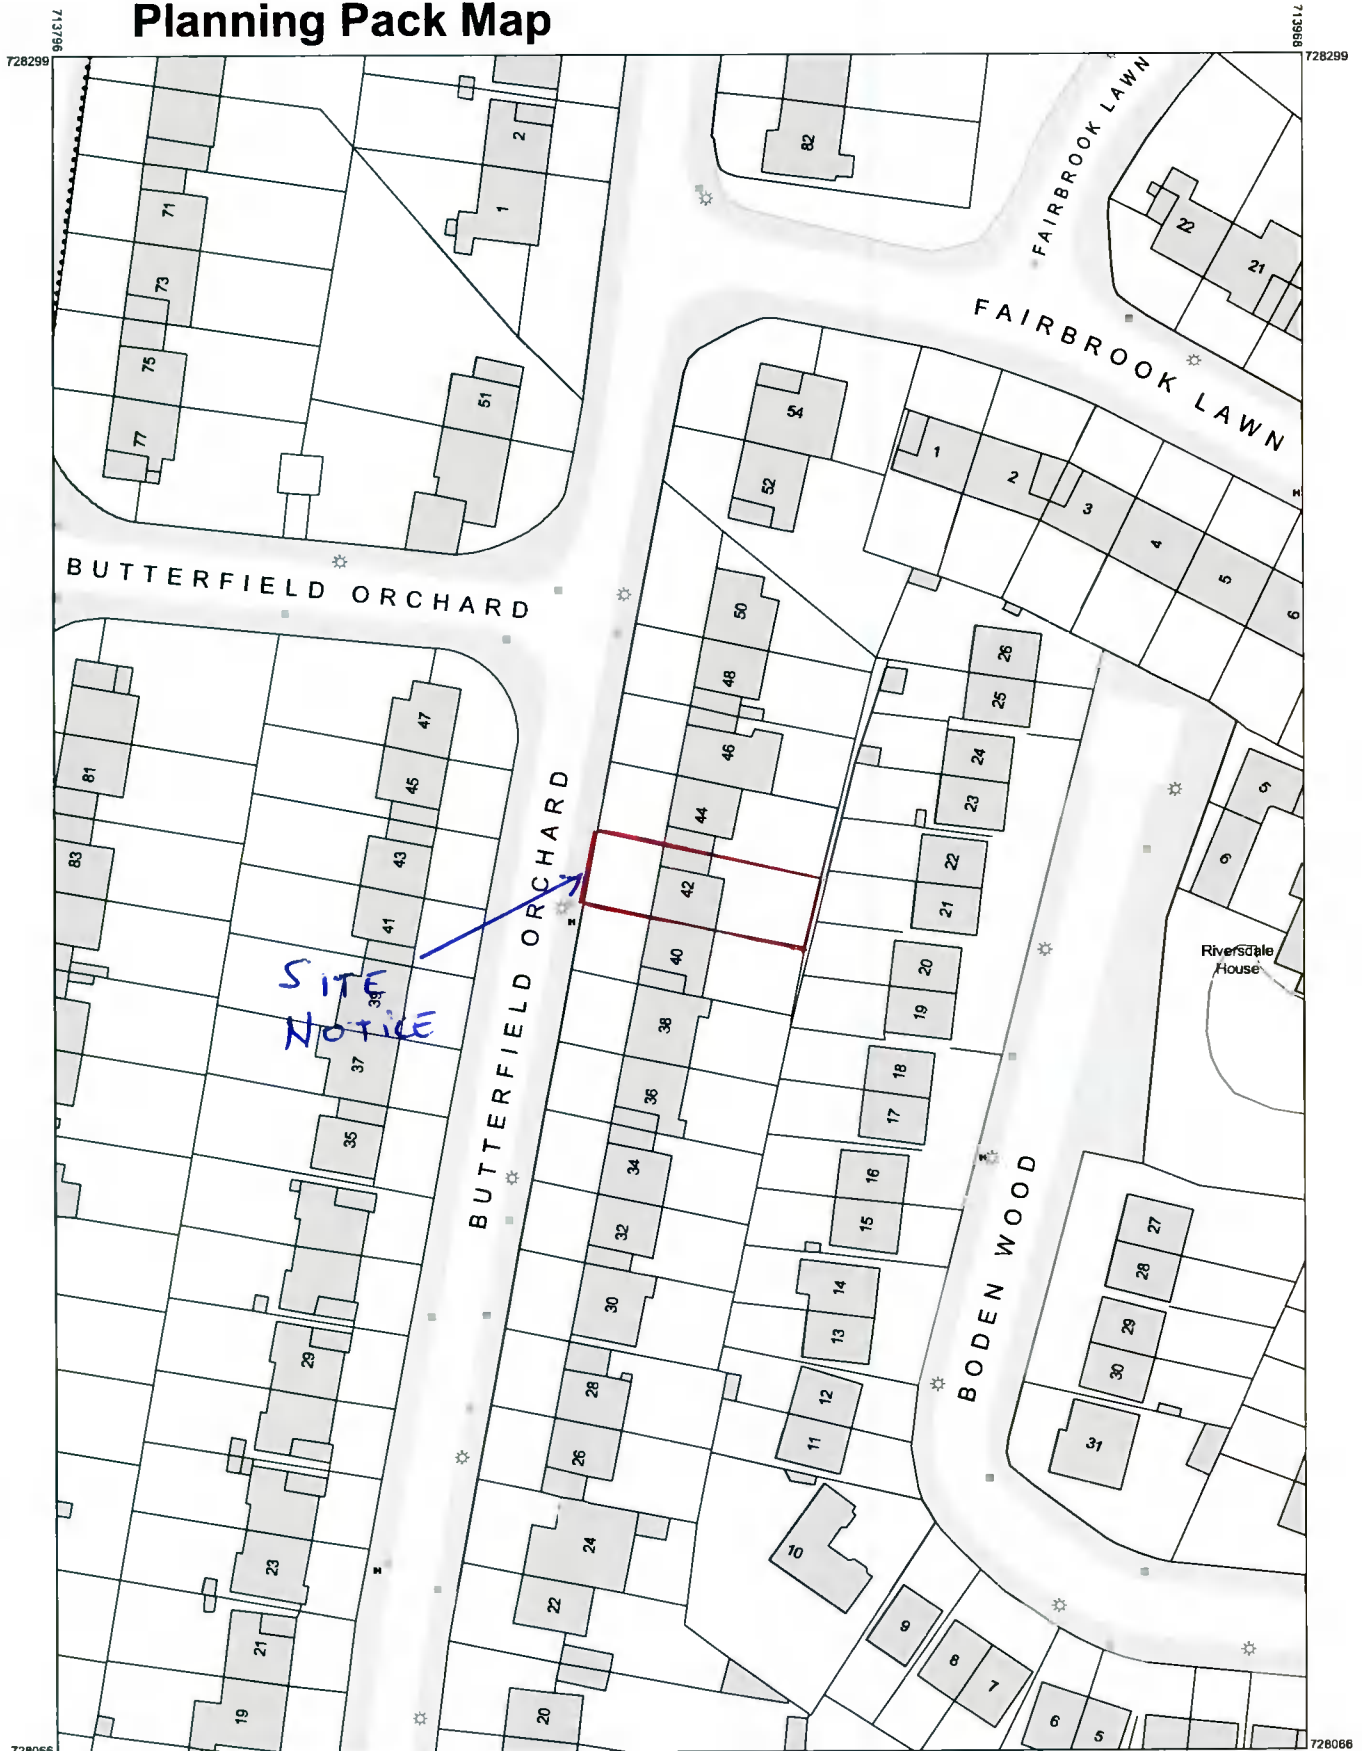

Planning Pack Map

SITE
NOTICE

OUTPUT SCALE: 1:1,000

COMPILED AND PUBLISHED BY: Ordnance Survey Ireland, Phoenix Park, Dublin 8, Ireland.

All rights reserved. No part of this publication may be copied, reproduced or transmitted in any form or by any means without the prior written permission of the copyright owners.

Ordnance Survey maps never show legal property boundaries, nor do they show ownership of physical features.

© Suirbhéireacht Ordnáis Éireann, 2021
© Ordnance Survey Ireland, 2021
www.osi.ie/copyright

CENTRE COORDINATES:
ITM 713882,728183

PUBLISHED: 12/11/2021

MAP SERIES: 1:1,000

ORDER NO.: 50232779_1

MAP SHEETS: 3391-08

CAPTURE RESOLUTION:

The map objects are only accurate to the resolution at which they were captured. Output scale is not indicative of data capture scale.

The representation on this map of a road, track or footpath is not evidence of the existence of a right of way.