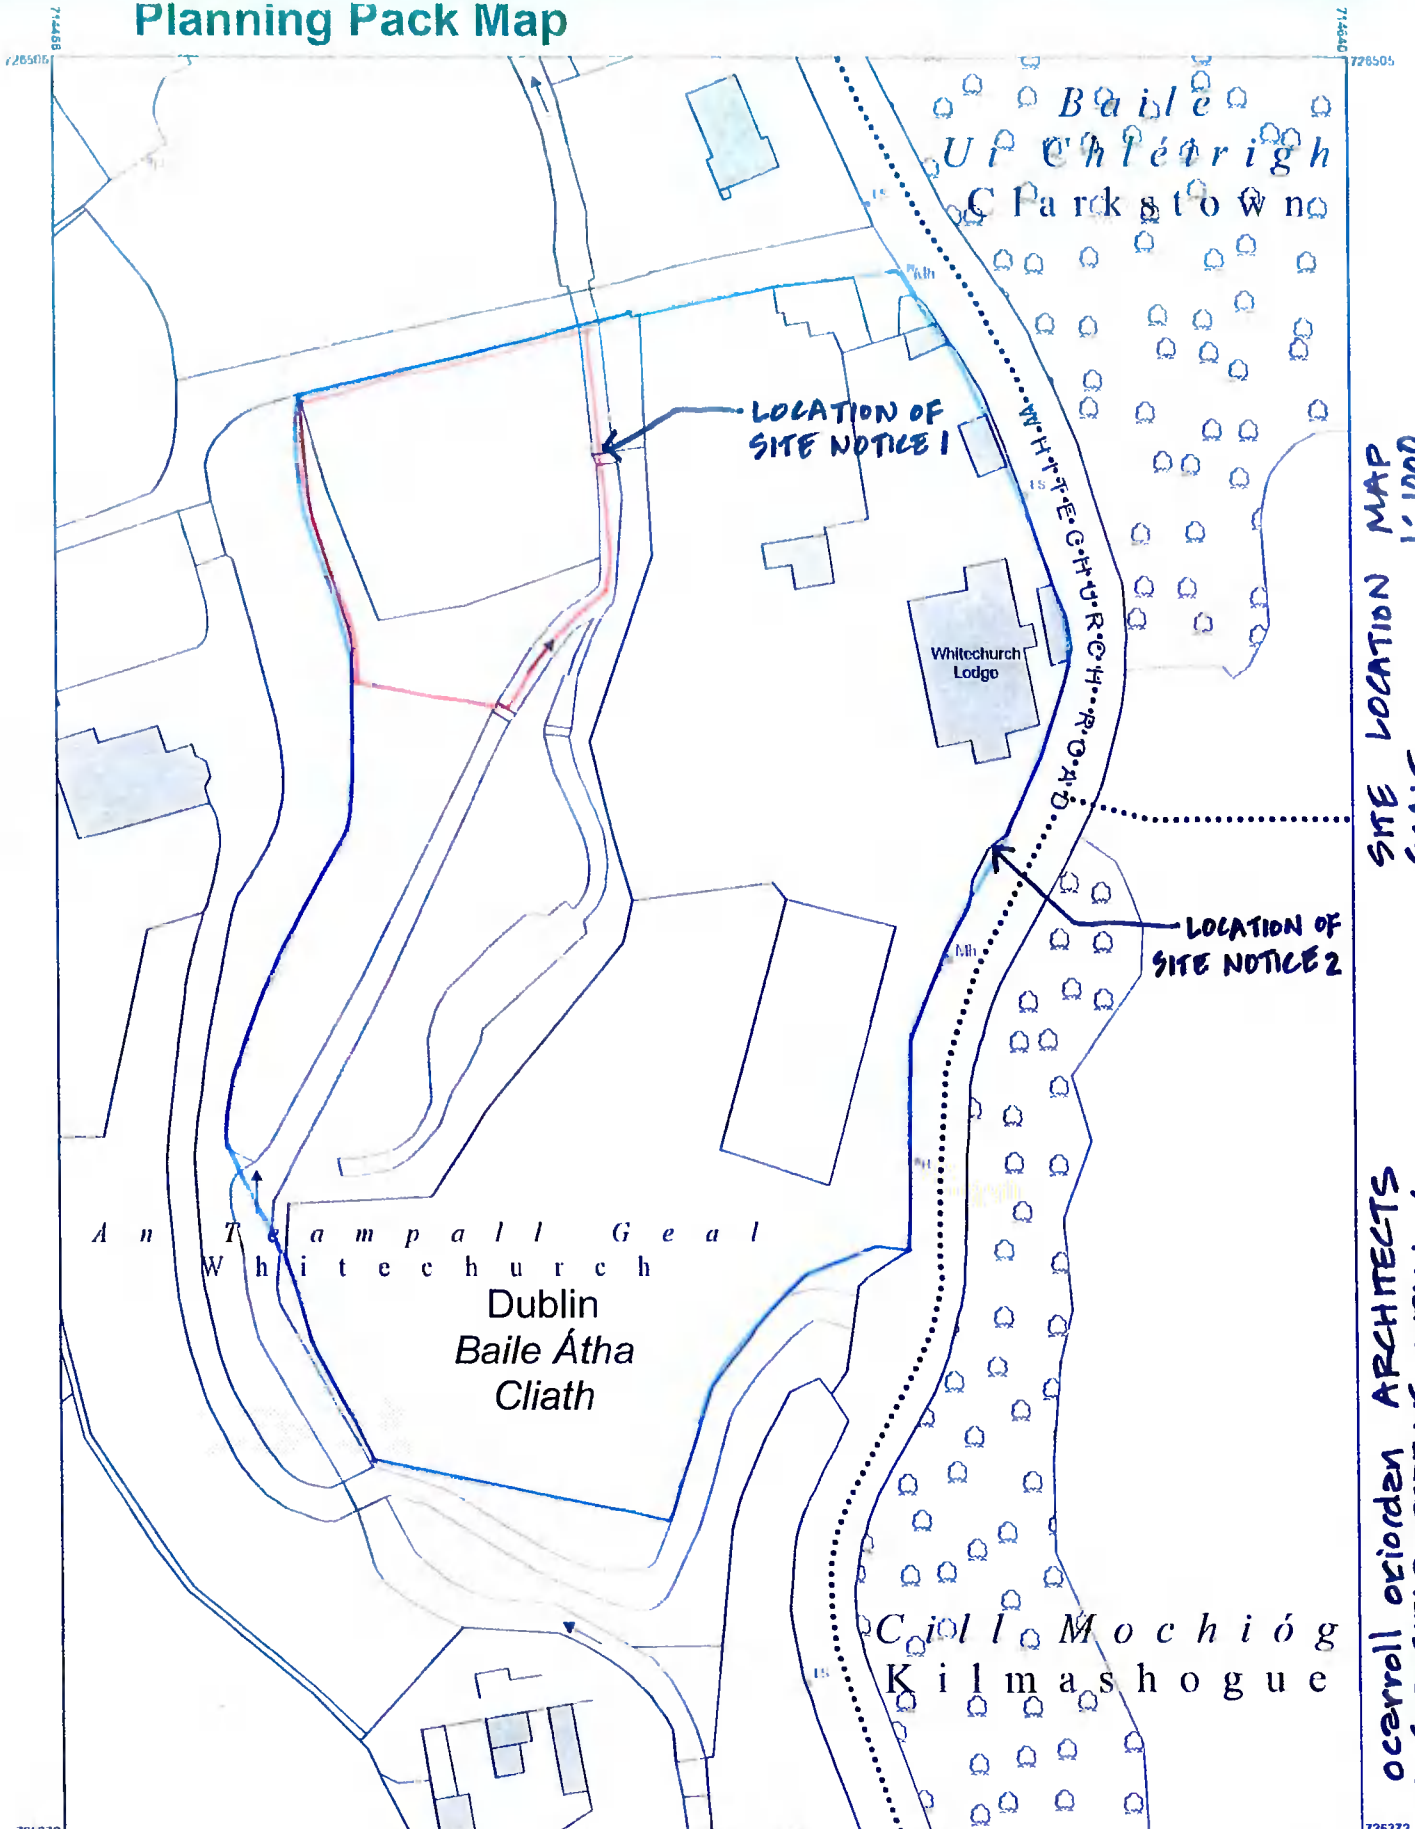

Planning Pack Map

SITE LOCATION MAP
SCALE 1:1000
REQ NO 2022/200

O'Carroll Oriordan ARCHITECTS
1 FORTFIELD TERRACE DUBLIN 6
sandra@ocarrollarchitects.com

OUTPUT SCALE: 1:1,000

COMPILED AND PUBLISHED BY: Ordnance Survey Ireland, Phoenix Park, Dublin 8, Ireland.

All rights reserved. No part of this publication may be copied, reproduced or transmitted in any form or by any means without the prior written permission of the copyright owners.

Ordnance Survey maps never show legal property boundaries, nor do they show ownership of physical features.

CAPTURE RESOLUTION:
The map objects are only accurate to the resolution at which they were captured. Output scale is not indicative of data capture scale.
Further information is available at: <http://www.osi.ie>; search 'Capture Resolution'
LEGEND:
<http://www.osi.ie>; search 'Large Scale Legend'

Unauthorised reproduction infringes Ordnance Survey Ireland and Government of Ireland copyright.

The representation on this map of a road, track or footpath is not evidence of the existence of a right of way.