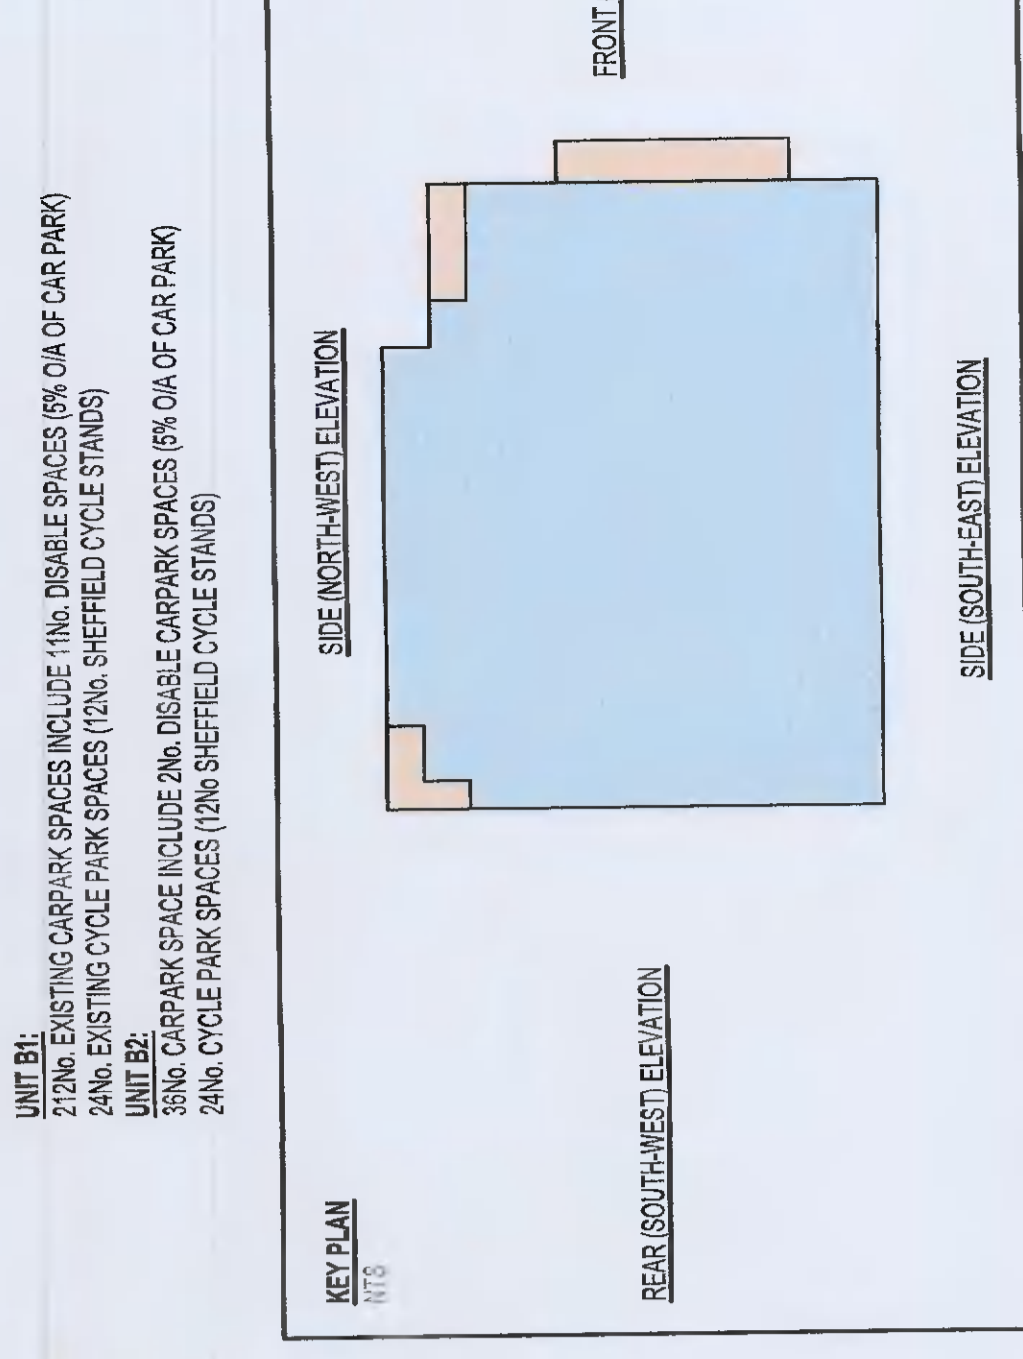

FRONT (NORTH-EAST) ELEVATION
SCALE: 1:200