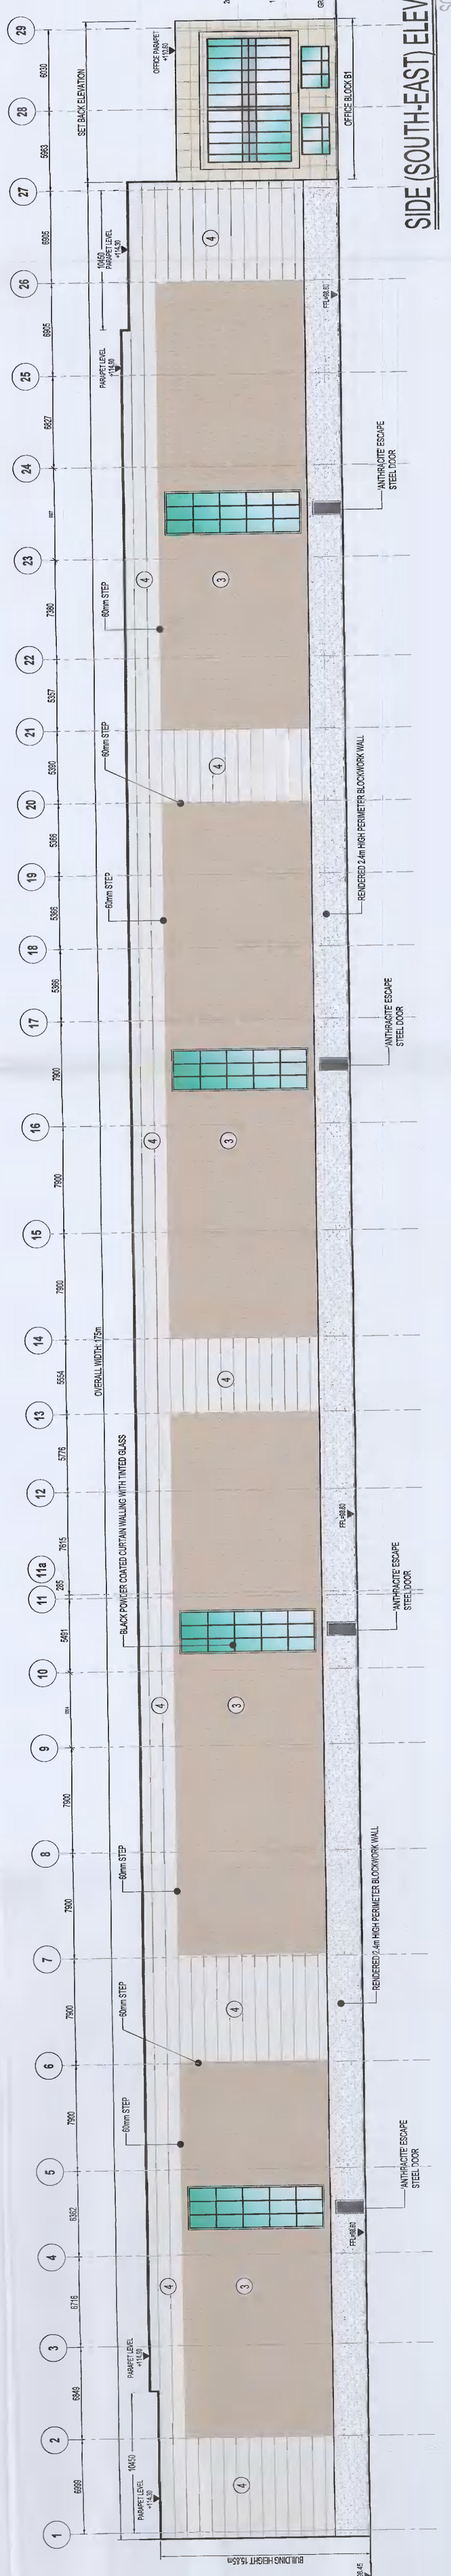

SIDE (NORTH-WEST) ELEVATION
SCALE: 1:200

SIDE (SOUTH-EAST) ELEVATION
SCALE: 1:200

UNIT #1
2,000 EXISTING CARPARK SPACES (100% ON CAR PARK)
2,000 EXISTING CYCLE PARK SPACES (100% SHEPHELD CYCLE STANDBY)
UNIT #2
2,000 EXISTING CARPARK SPACES (100% ON CAR PARK)
2,000 EXISTING CYCLE PARK SPACES (100% SHEPHELD CYCLE STANDBY)