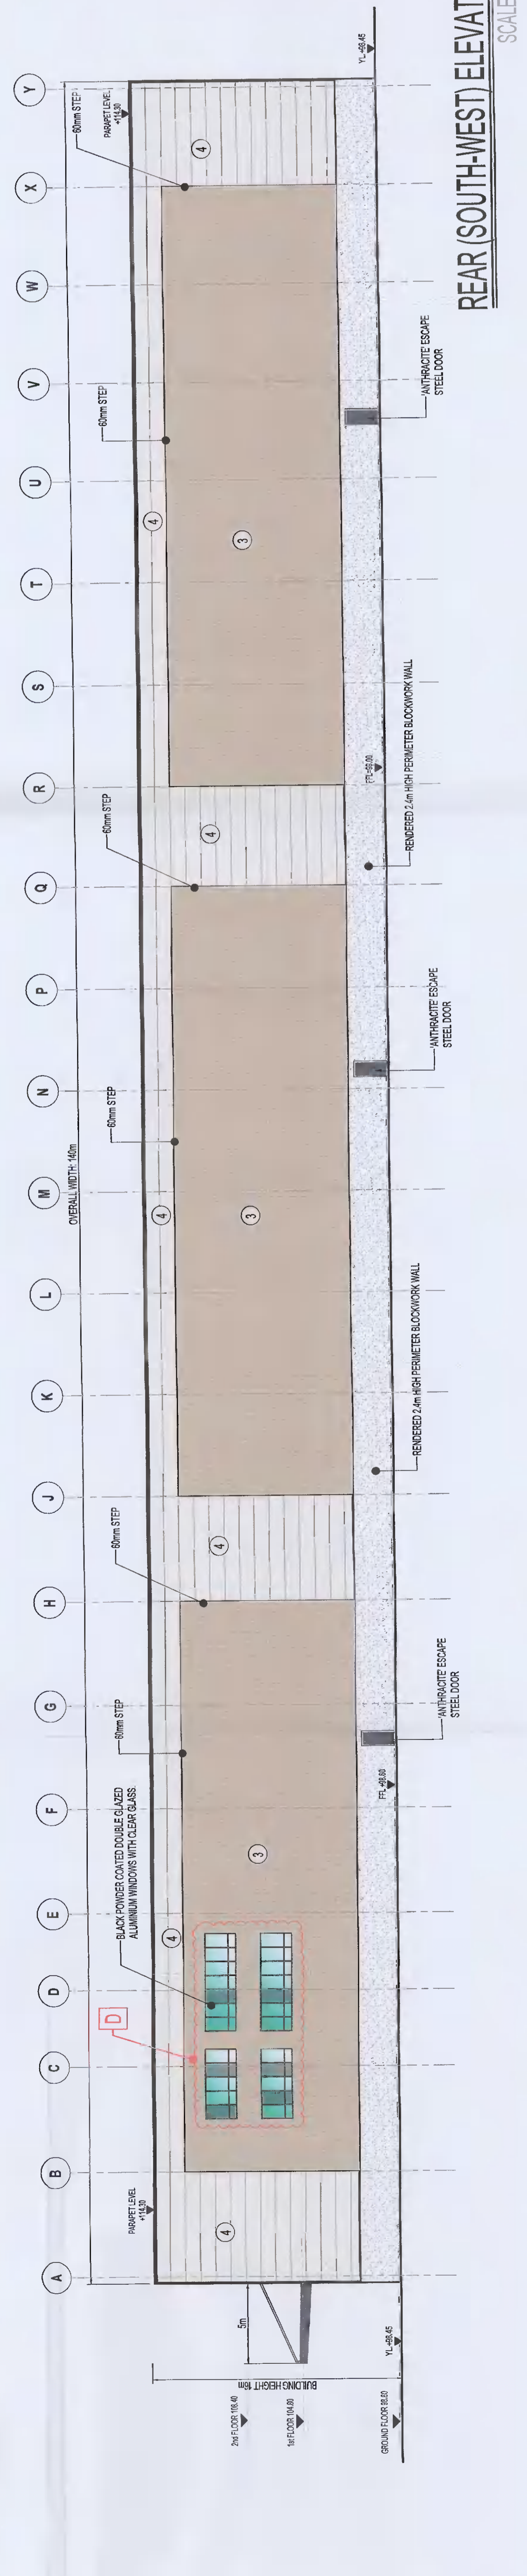

FRONT (NORTH-EAST) ELEVATION
SCALE: 1:200

REAR (SOUTH-WEST) ELEVATION
SCALE: 1:200

FINISHES LEGEND

NON-FIRE WALL:

1. 1 - 40mm RWP KINGSSPAN GREY WHITE OR EQUIVALENT CLADDING TYPE LAD ON 100mm TOPHATS ON SIDE WALLS.
2. 2 - 40mm RWP KINGSSPAN GREY WHITE OR EQUIVALENT CLADDING TYPE LAD ON 100mm TOPHATS ON SIDE WALLS.

NOTE: STEP OF 80mm IS CREATED BETWEEN CLADDING TYPES 1 & 2 FOR THE ENHANCES ELEVATION APPEARANCE.

FIRE WALL:

1. 1 - 40mm RWP KINGSSPAN GREY WHITE OR EQUIVALENT CLADDING TYPE LAD ON 100mm TOPHATS ON FIRE RATED SIDE WALLS.
2. 2 - 40mm RWP KINGSSPAN GREY WHITE OR EQUIVALENT CLADDING TYPE LAD ON 100mm TOPHATS ON FIRE RATED SIDE WALLS.

NOTE: STEP OF 80mm IS CREATED BETWEEN CLADDING TYPES 1 & 2 FOR THE ENHANCES ELEVATION APPEARANCE.