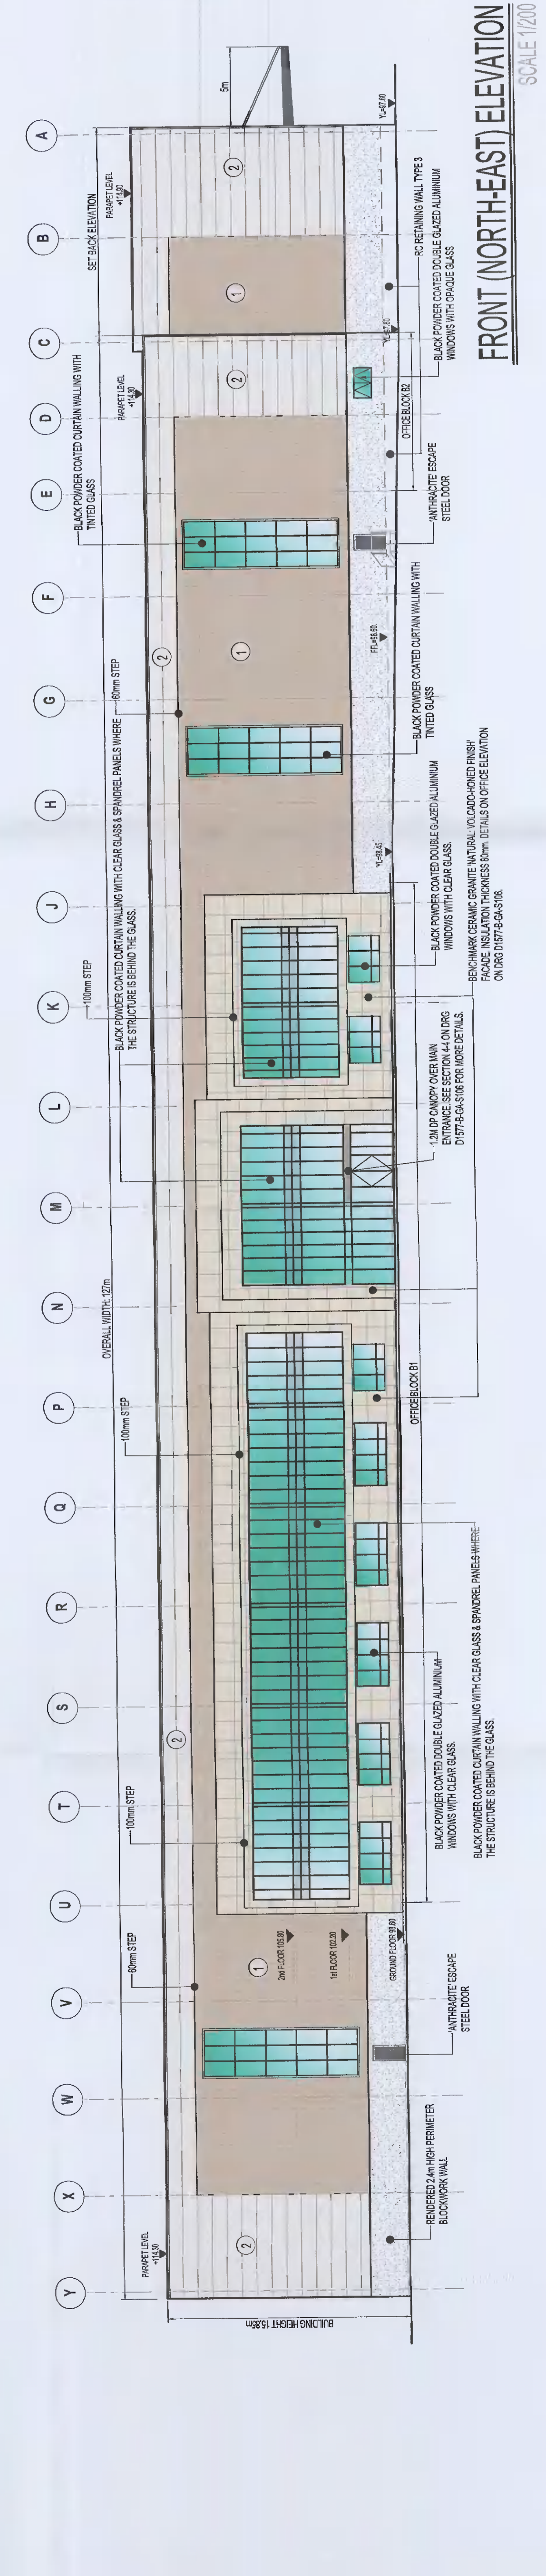

FRONT (NORTH-EAST) ELEVATION
SCALE: 1:200