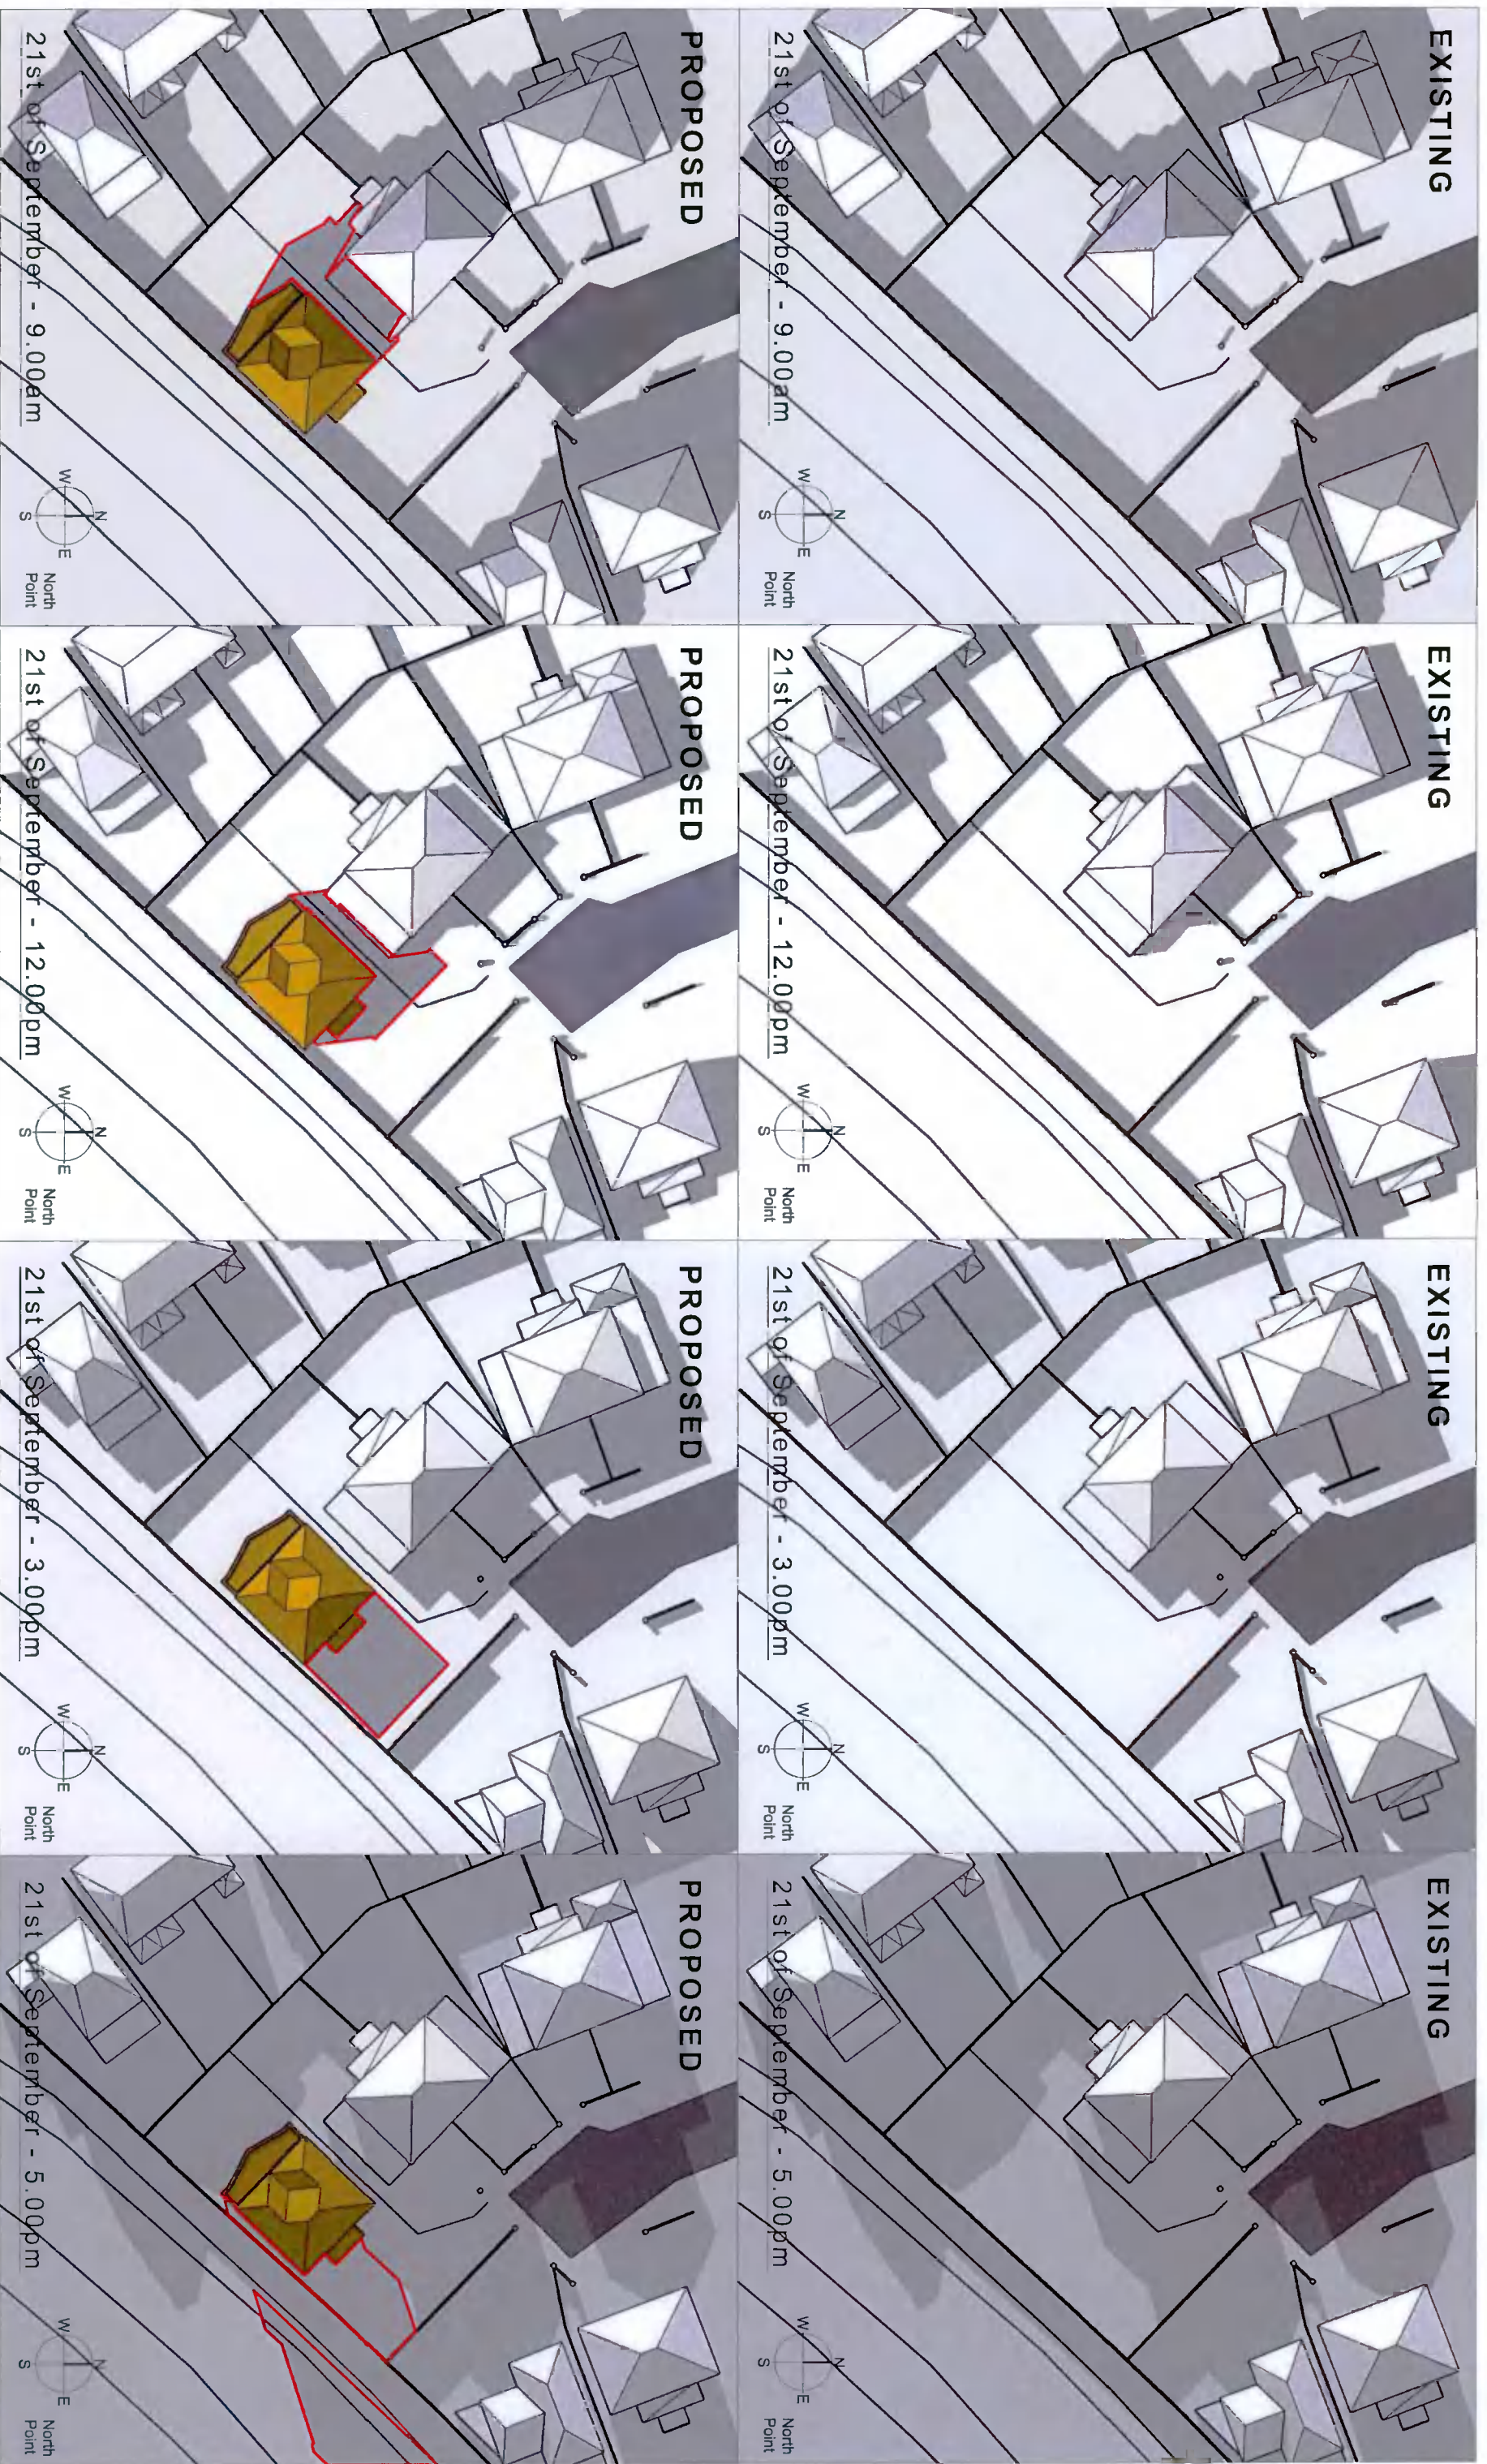

SHADOWS ANALYSIS
n.t.s.

• 4 seafield park,
boaterstown,
blackrock,
co. dublin
• 01 269 6860
• info@bda.ie
• www.bda.ie

Legend
 indicates new shadows
 indicates proposed works

48 Templeroan Way
Dublin 6

SHADOWS ANALYSIS
n.t.s.

Legend

- indicates new shadows
- indicates proposed works

EXISTING

21st of September - 9.00am

PROPOSED

21st of September - 9.00am

EXISTING

21st of September - 12.00pm

PROPOSED

21st of September - 12.00pm

EXISTING

21st of September - 3.00pm

PROPOSED

21st of September - 3.00pm

EXISTING

21st of September - 5.00pm

48 Templeroan Way
Dublin 16

SHADOWS ANALYSIS
n.t.s.

Legend
 indicates new shadows
 indicates proposed works