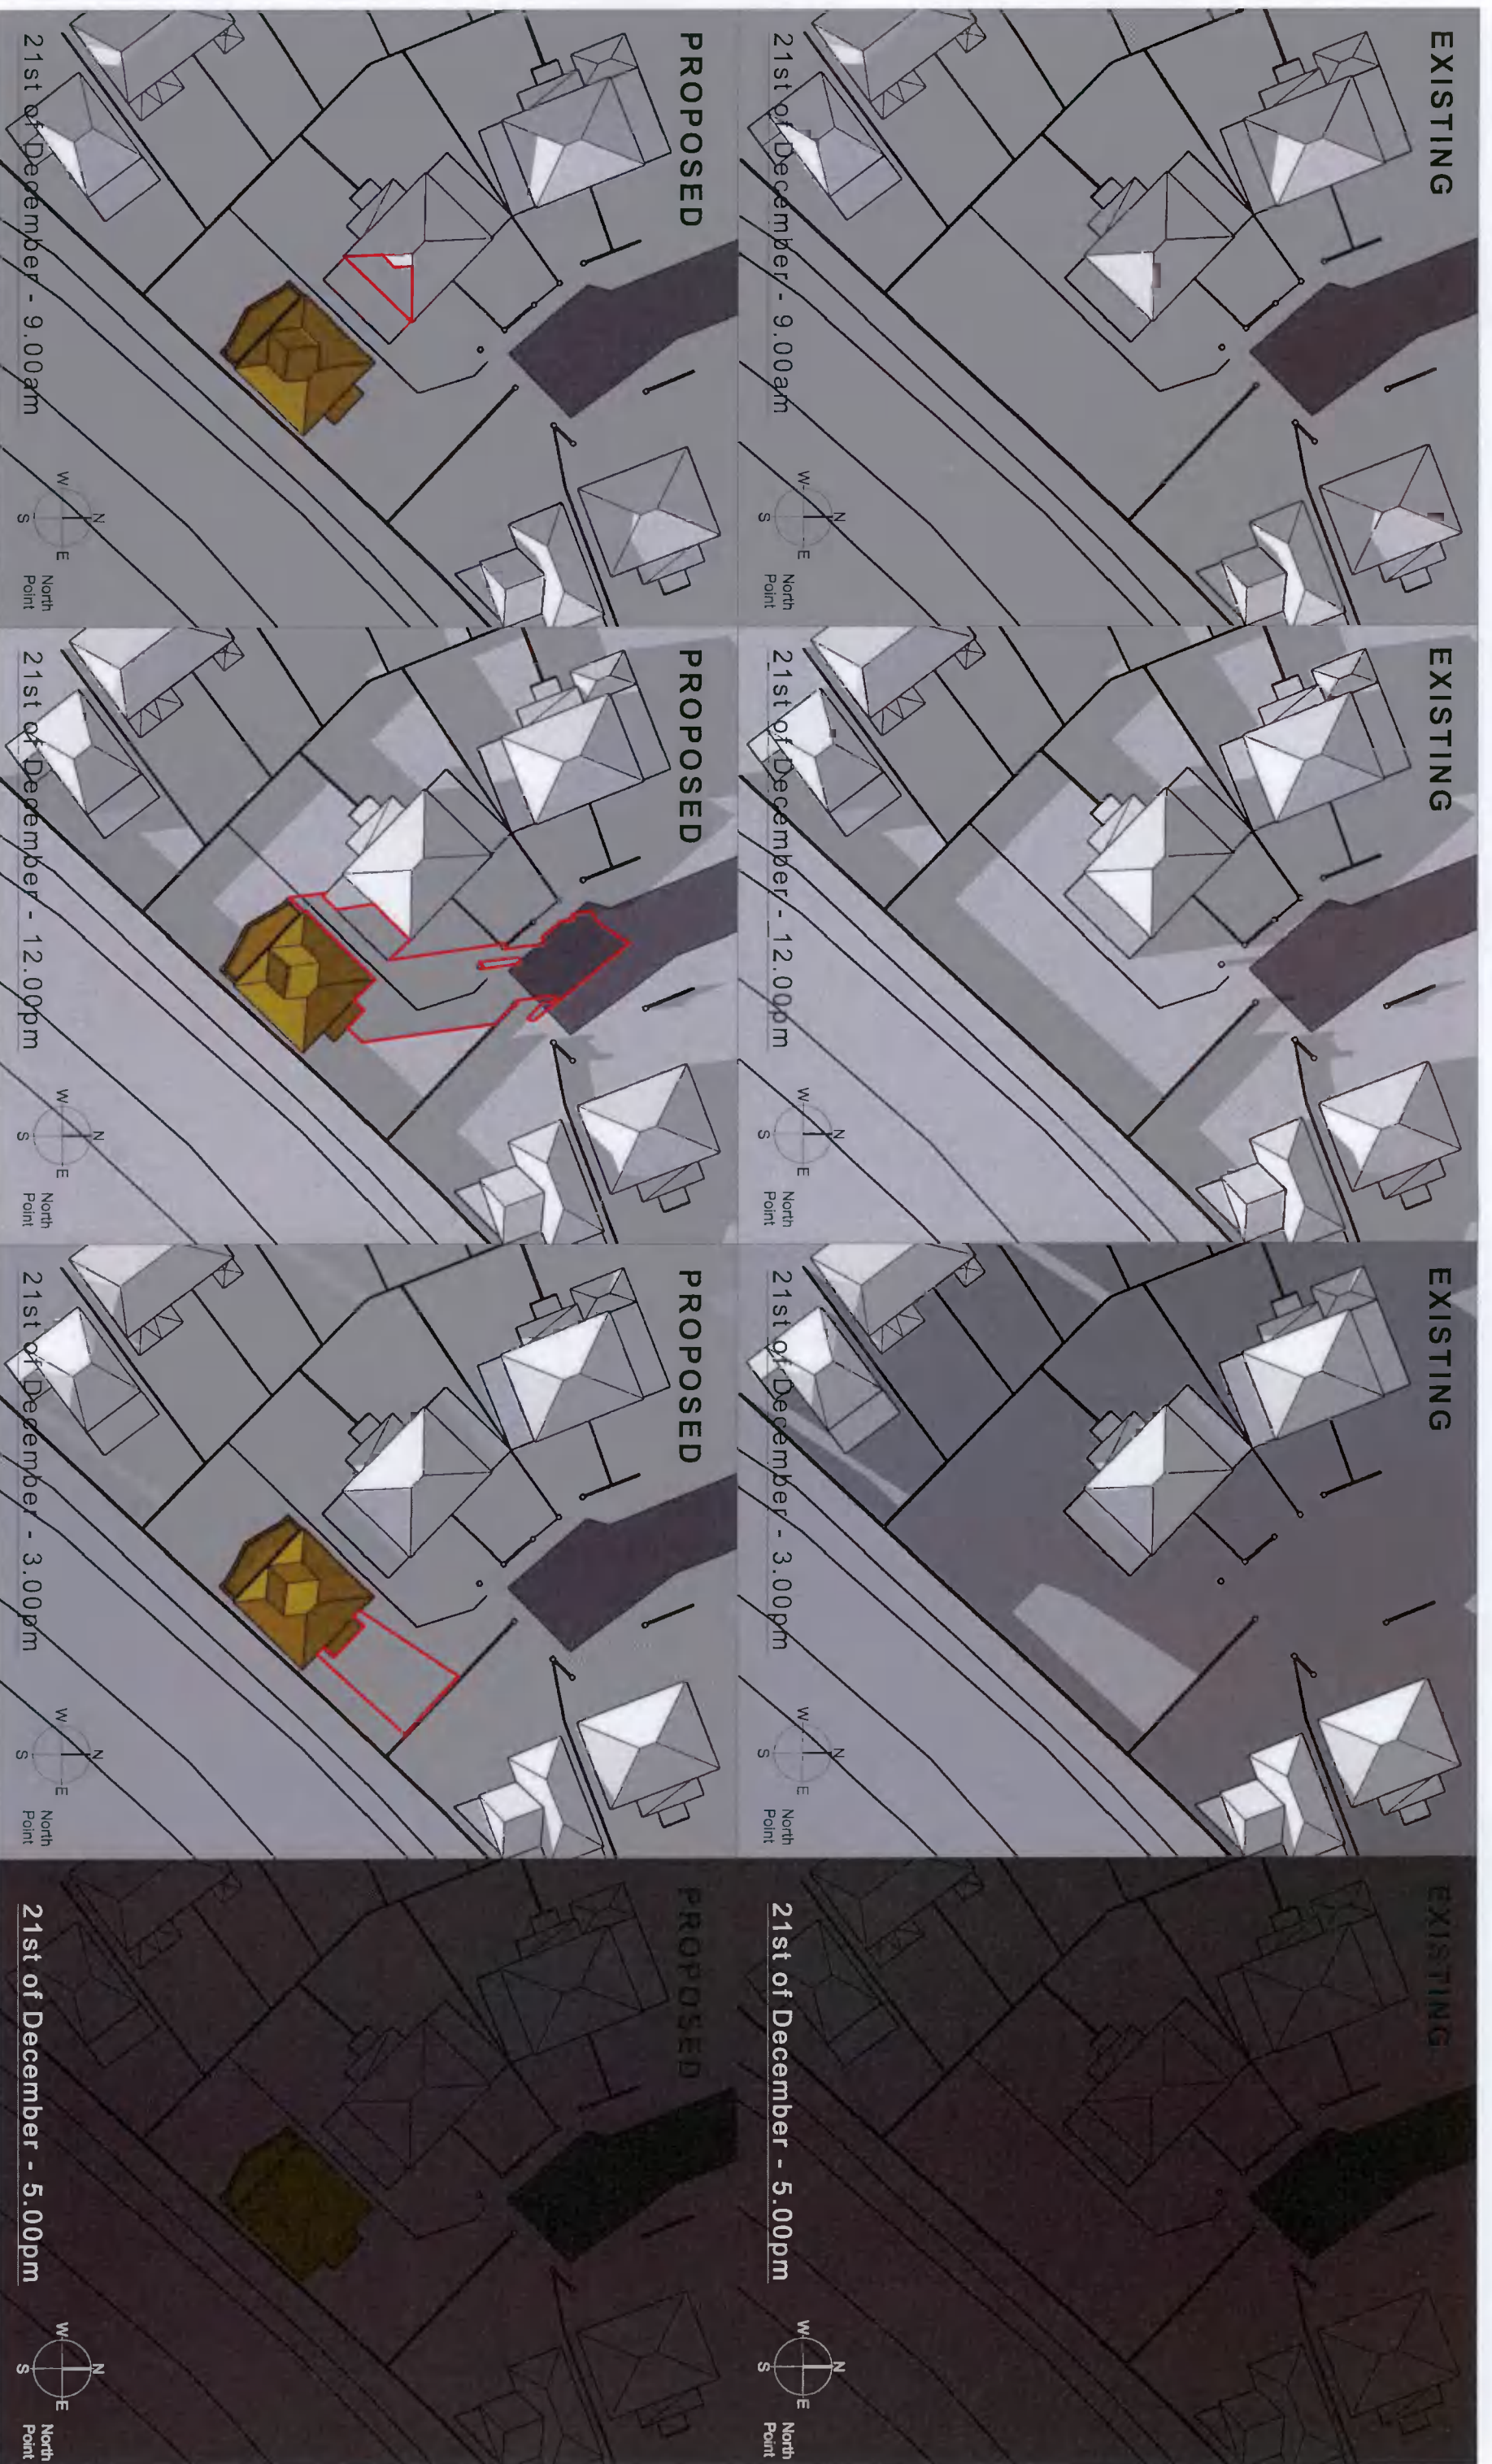

Legend

- indicates new shadows
- indicates proposed works

EXISTING

21st of September - 9.00am

PROPOSED

21st of September - 9.00am

EXISTING

21st of September - 12.00pm

PROPOSED

21st of September - 12.00pm

EXISTING

21st of September - 3.00pm

PROPOSED

21st of September - 3.00pm

EXISTING

21st of September - 5.00pm

48 Templeroan Way
Dublin 16

SHADOWS ANALYSIS
n.t.s.

Legend
 indicates new shadows
 indicates proposed works