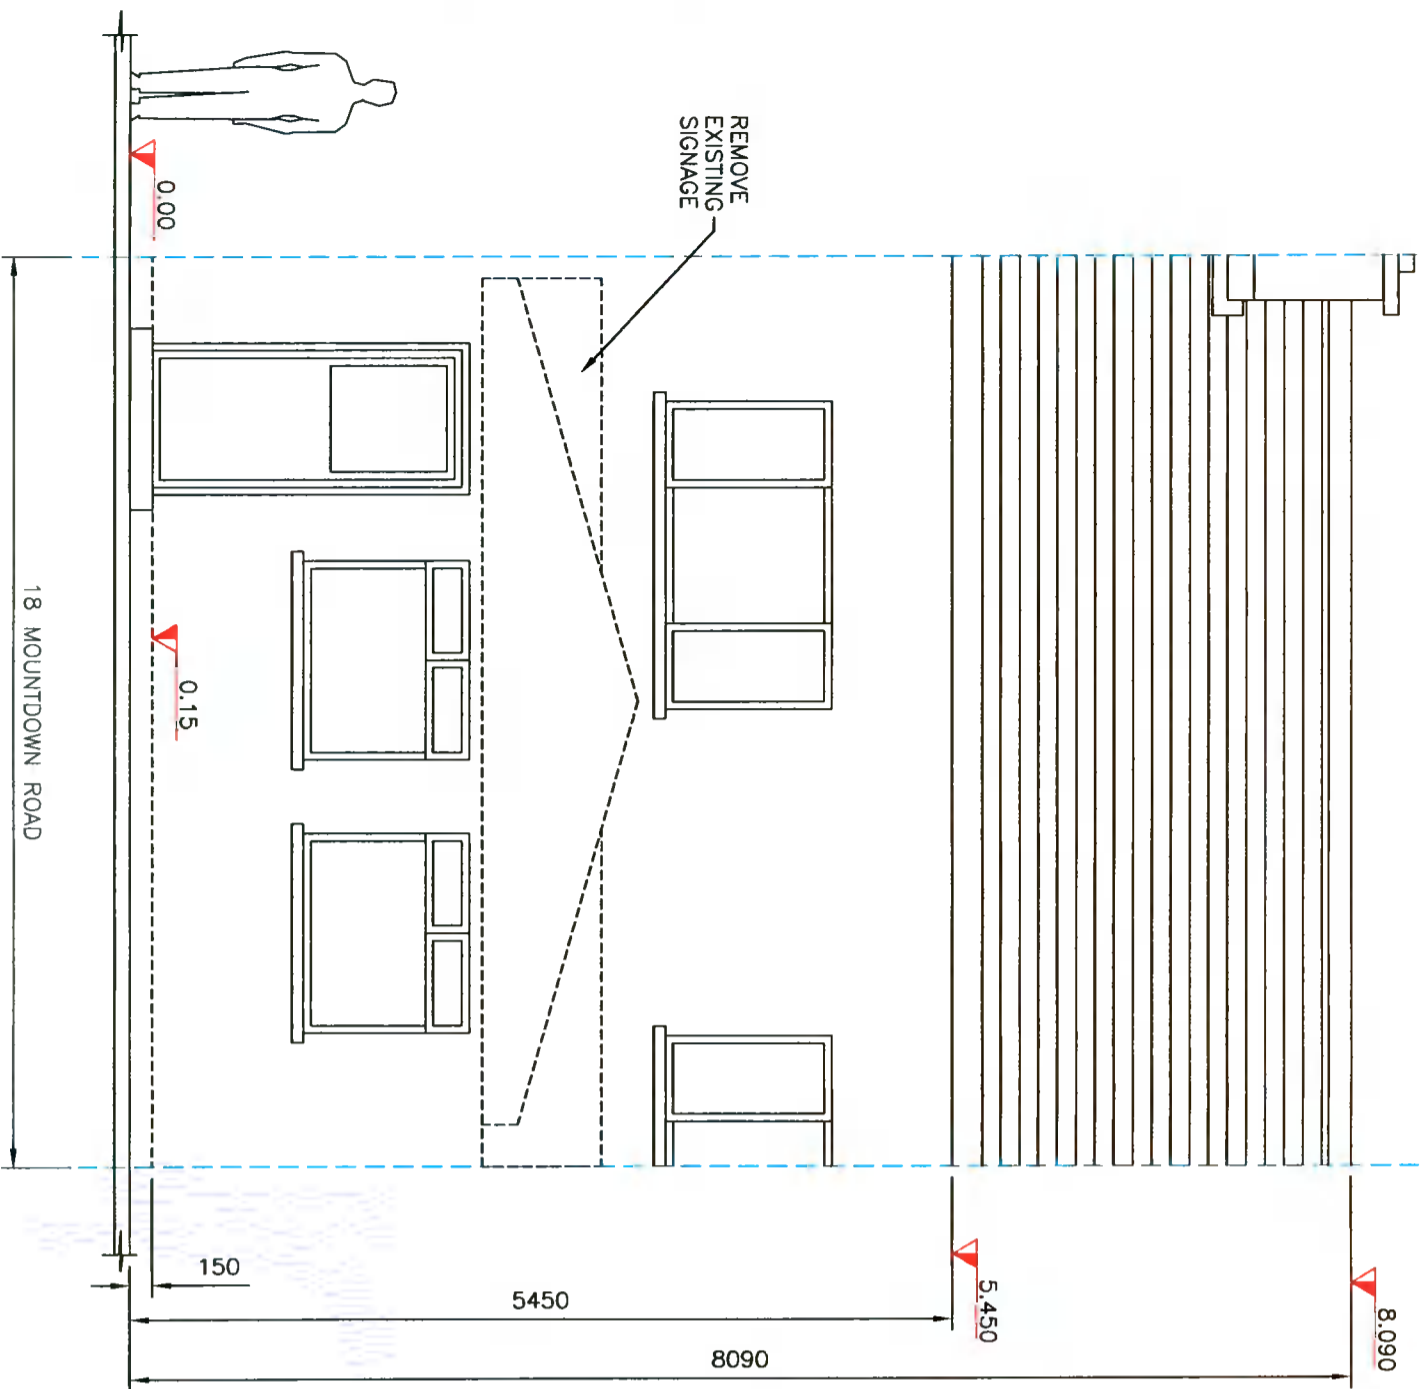

**EXISTING FRONT ELEVATION**

**EXISTING REAR ELEVATION**

The information contained in this drawing is confidential and must not be divulged to any third party without the written consent of 4bes Design Services.

38 Larkfield Avenue  
Lucan  
Co. Dublin

18 Mountdown Road  
Manor Estate  
Dublin 12

**EXISTING FRONT AND REAR ELEVATIONS**

DRAWN	JOHN FORBES , 38 LARKFIELD AVE. , LUCAN, CO. DUBLIN
DATE	NOVEMBER 2021
SCALE	1:50 @ A3

**PROPOSED FRONT ELEVATION**

**PROPOSED REAR ELEVATION**

The information contained in this drawing is confidential and must not be divulged to any third party without the written consent of 4bes Design Services.

38 Larkfield Avenue  
Lucan  
Co. Dublin

18 Mountdown Road  
Manor Estate  
Dublin 12

**PROPOSED FRONT AND REAR ELEVATIONS**

DRAWN	JOHN FORBES , 38 LARKFIELD AVE. , LUCAN, CO. DUBLIN
DATE	NOVEMBER 2021
SCALE	1:50 @ A3
<b>MR - 5</b>	