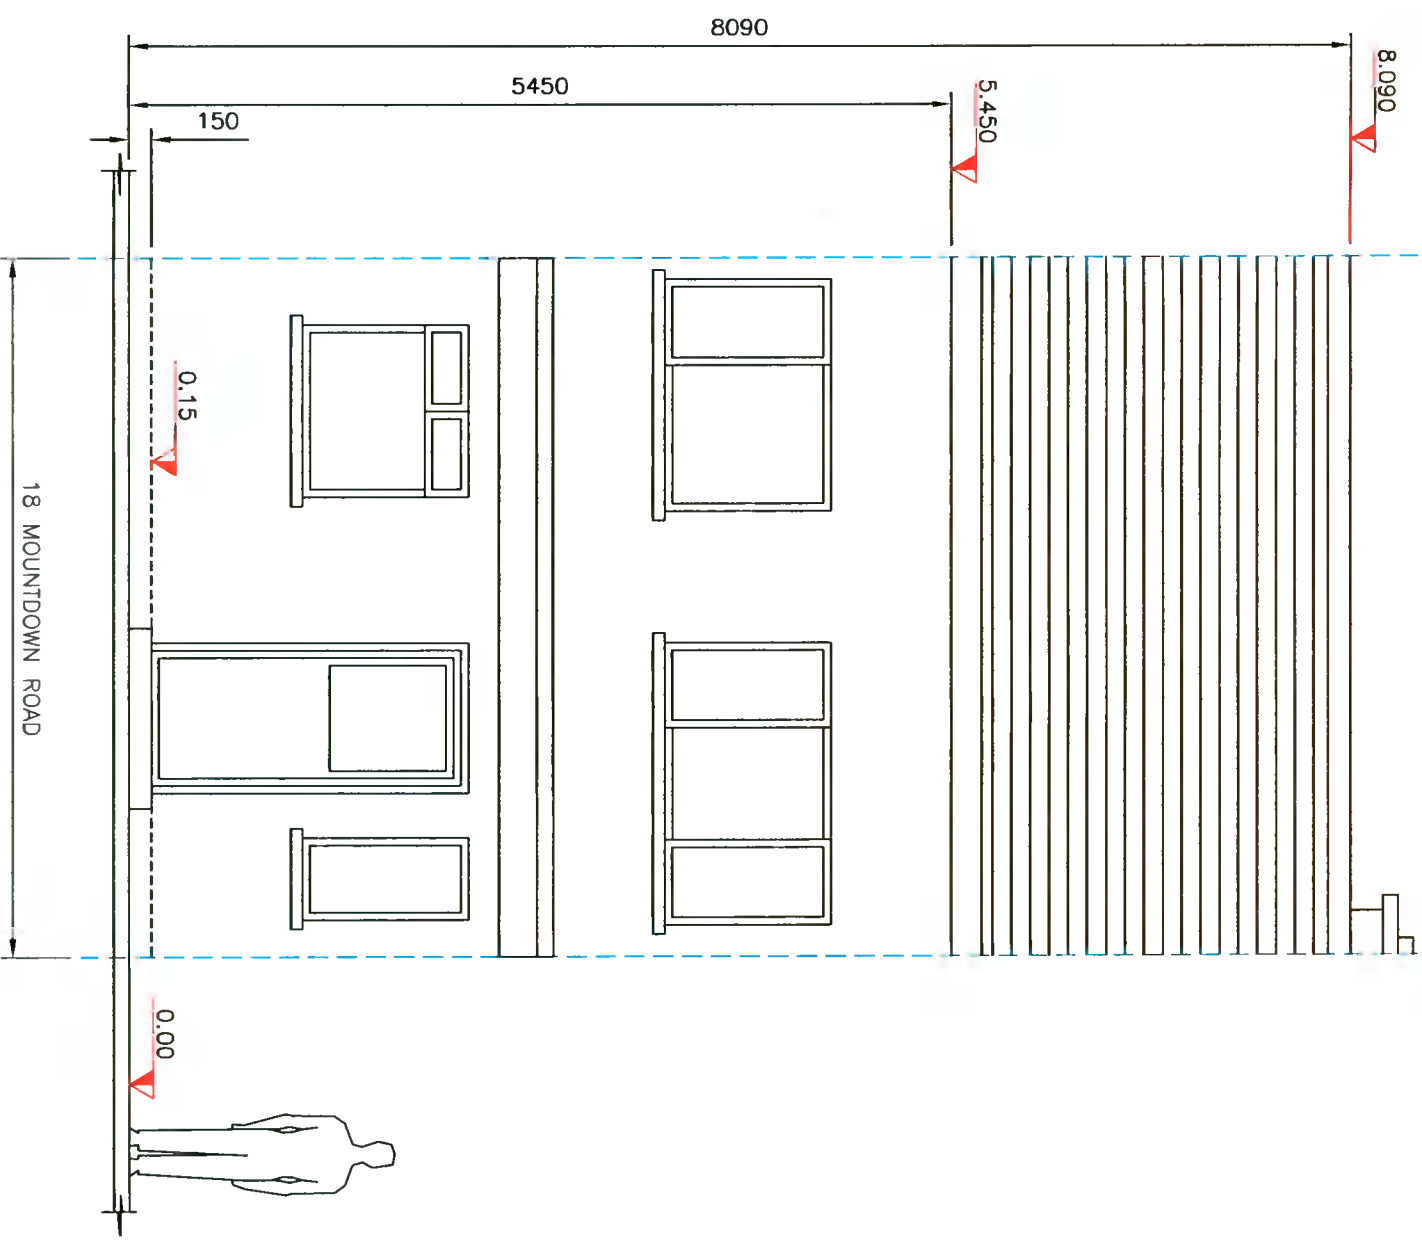

**EXISTING FRONT ELEVATION**

**EXISTING REAR ELEVATION**

The information contained in this drawing is confidential and must not be divulged to any third party without the written consent of 4bes Design Services.

38 Larkfield Avenue  
Lucan  
Co. Dublin

18 Mountdown Road  
Manor Estate  
Dublin 12

**EXISTING FRONT AND REAR ELEVATIONS**

DRAWN	JOHN FORBES , 38 LARKFIELD AVE. , LUCAN, CO. DUBLIN
DATE	NOVEMBER 2021
SCALE	1:50 @ A3

**PROPOSED FRONT ELEVATION**

**PROPOSED REAR ELEVATION**

The information contained in this drawing is confidential and must not be divulged to any third party without the written consent of 4bes Design Services.

38 Larkfield Avenue  
Lucan  
Co. Dublin

18 Mountdown Road  
Manor Estate  
Dublin 12

**PROPOSED FRONT AND REAR ELEVATIONS**

DRAWN	JOHN FORBES , 38 LARKFIELD AVE. , LUCAN, CO. DUBLIN
DATE	NOVEMBER 2021
SCALE	1:50 @ A3
<b>MR - 5</b>	