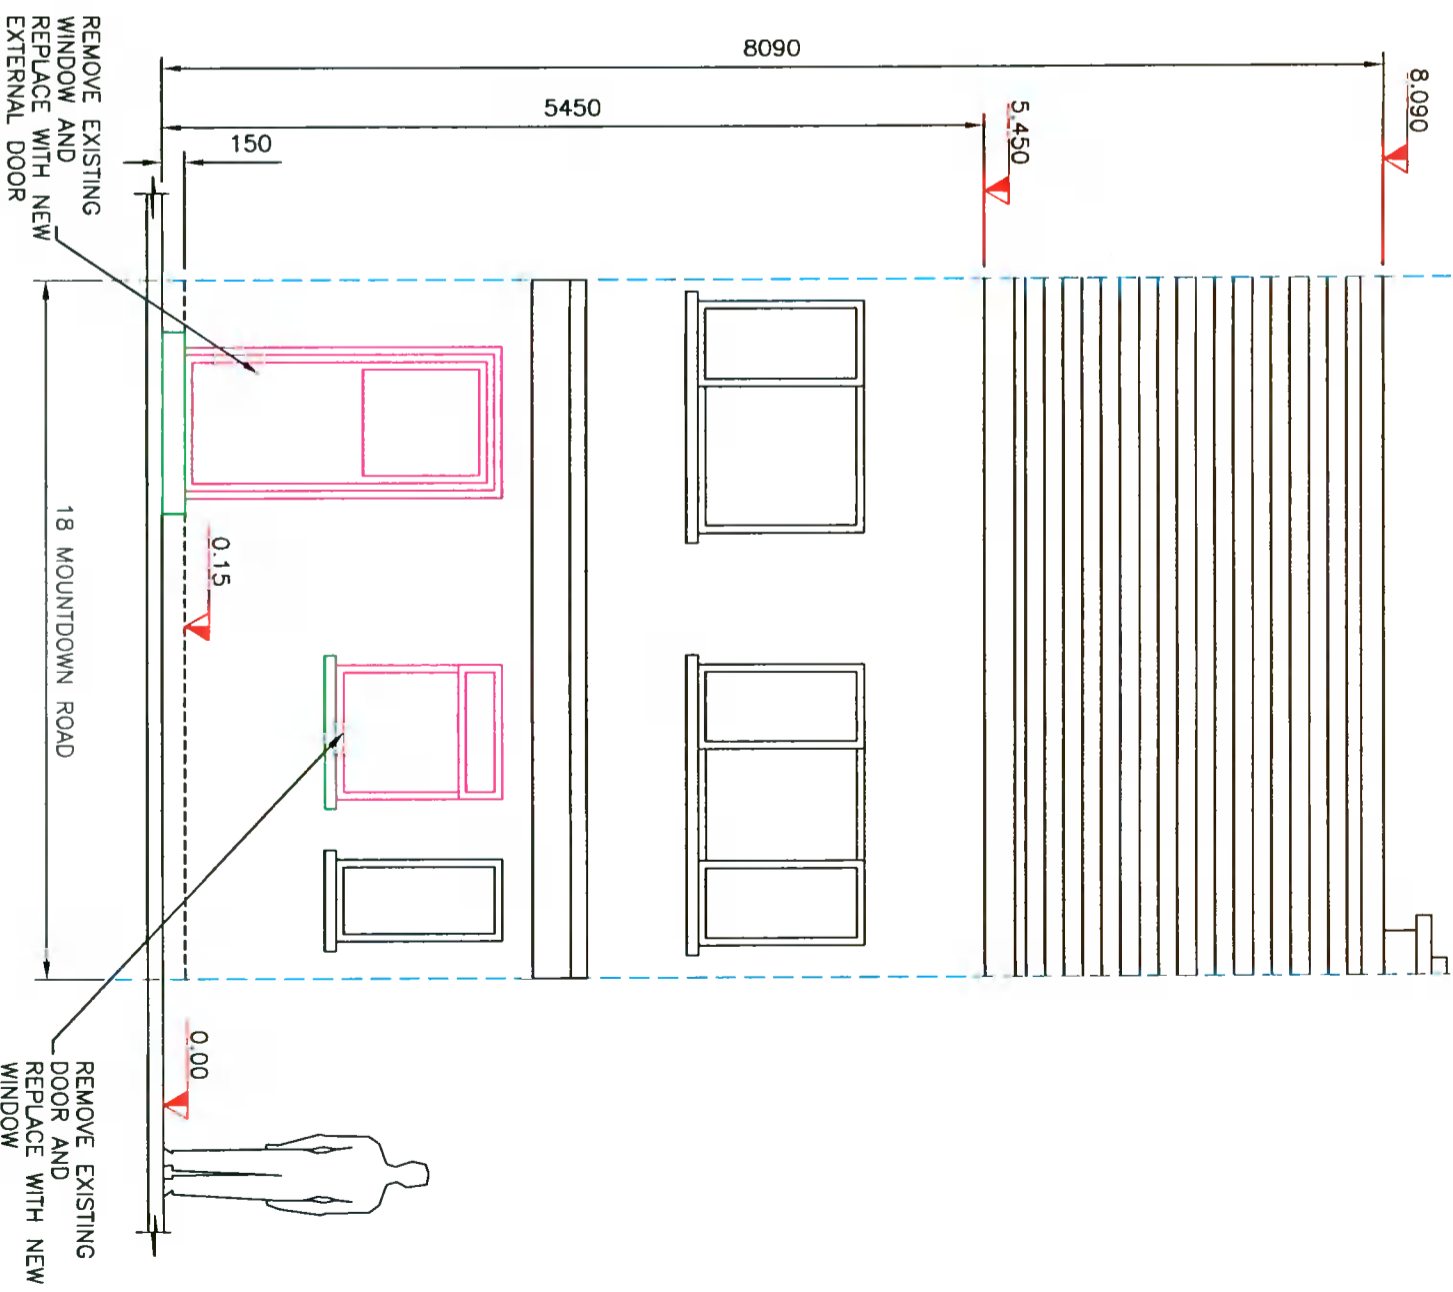

**EXISTING FRONT ELEVATION**

**EXISTING REAR ELEVATION**

The information contained in this drawing is confidential and must not be divulged to any third party without the written consent of 4bes Design Services.

38 Larkfield Avenue  
Lucan  
Co. Dublin

18 Mountdown Road  
Manor Estate  
Dublin 12

**EXISTING FRONT AND REAR ELEVATIONS**

DRAWN	JOHN FORBES , 38 LARKFIELD AVE. , LUCAN, CO. DUBLIN
DATE	NOVEMBER 2021
SCALE	1:50 @ A3

**PROPOSED FRONT ELEVATION**

**PROPOSED REAR ELEVATION**

The information contained in this drawing is confidential and must not be divulged to any third party without the written consent of 4bes Design Services.

38 Larkfield Avenue  
Lucan  
Co. Dublin

18 Mountdown Road  
Manor Estate  
Dublin 12

**PROPOSED FRONT AND REAR ELEVATIONS**

DRAWN	JOHN FORBES , 38 LARKFIELD AVE. , LUCAN, CO. DUBLIN
DATE	NOVEMBER 2021
SCALE	1:50 @ A3
<b>MR - 5</b>	