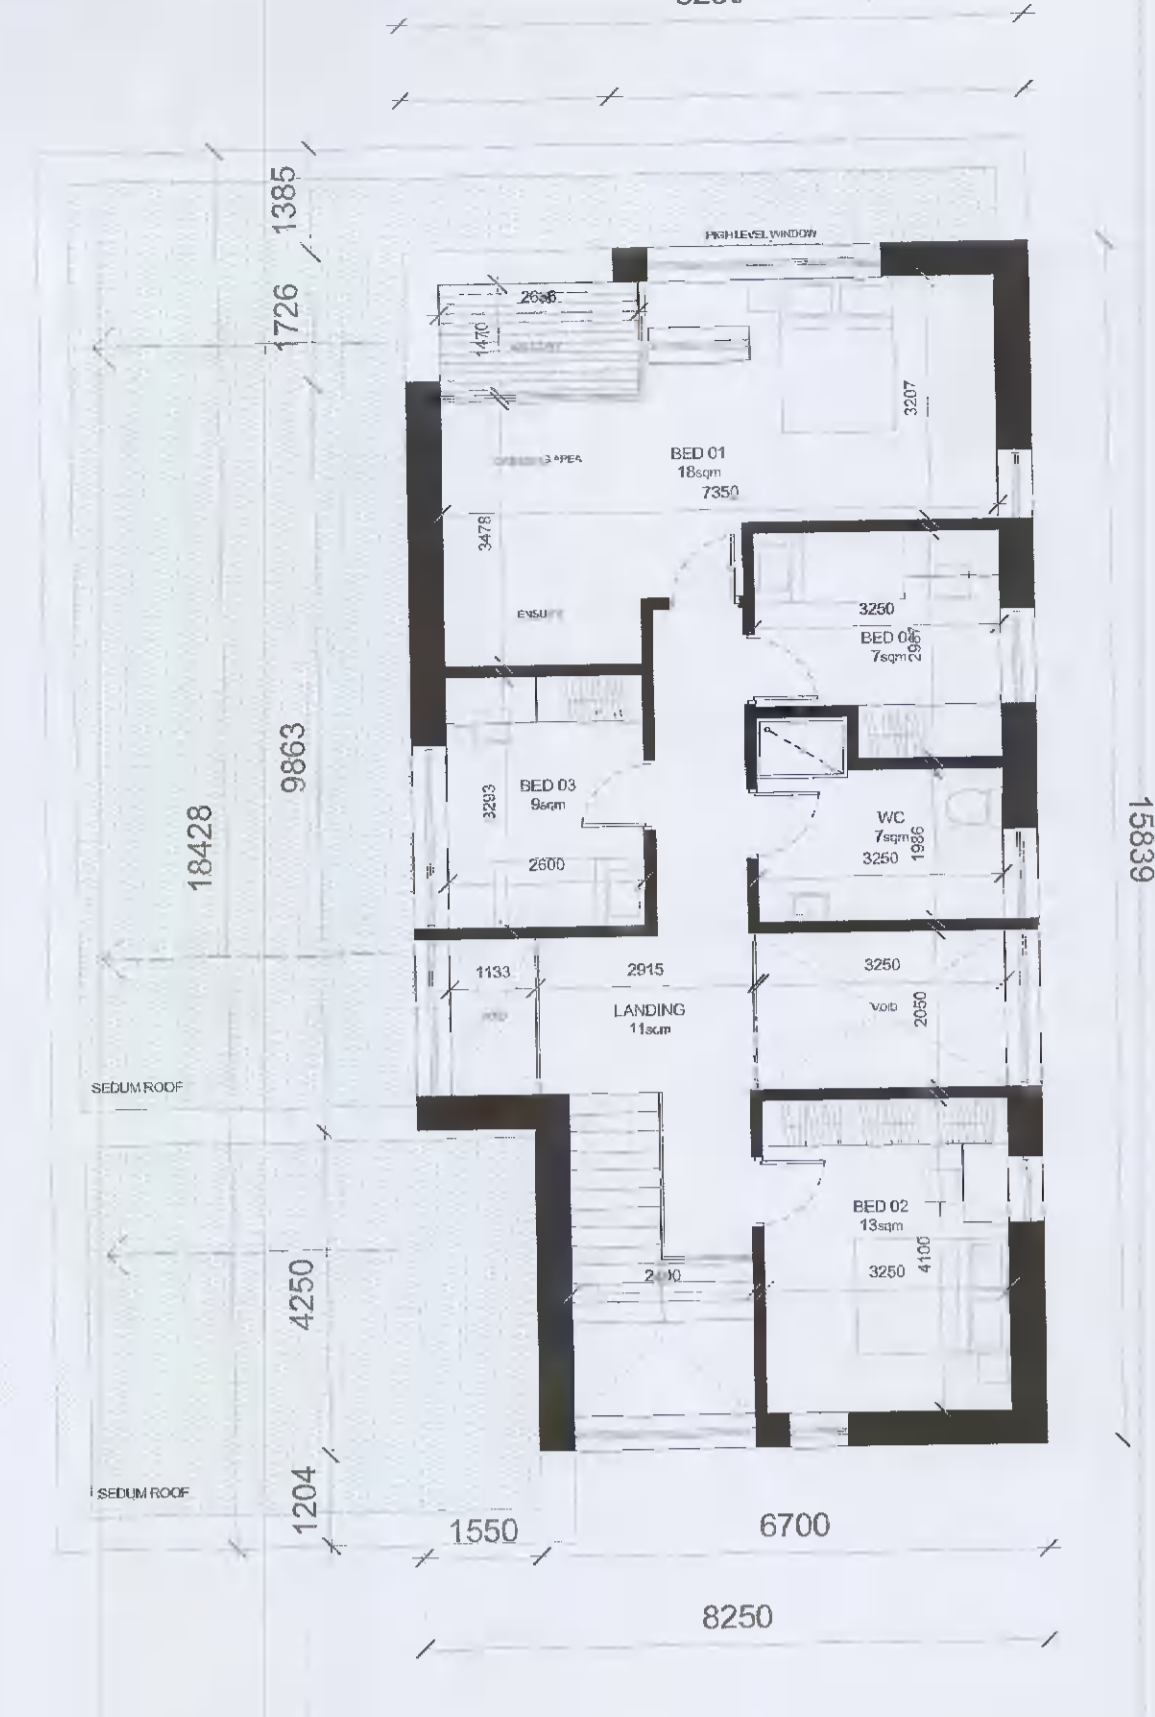

4 FIRST FLOOR PLAN - HOUSE B
2003_P401 1:100