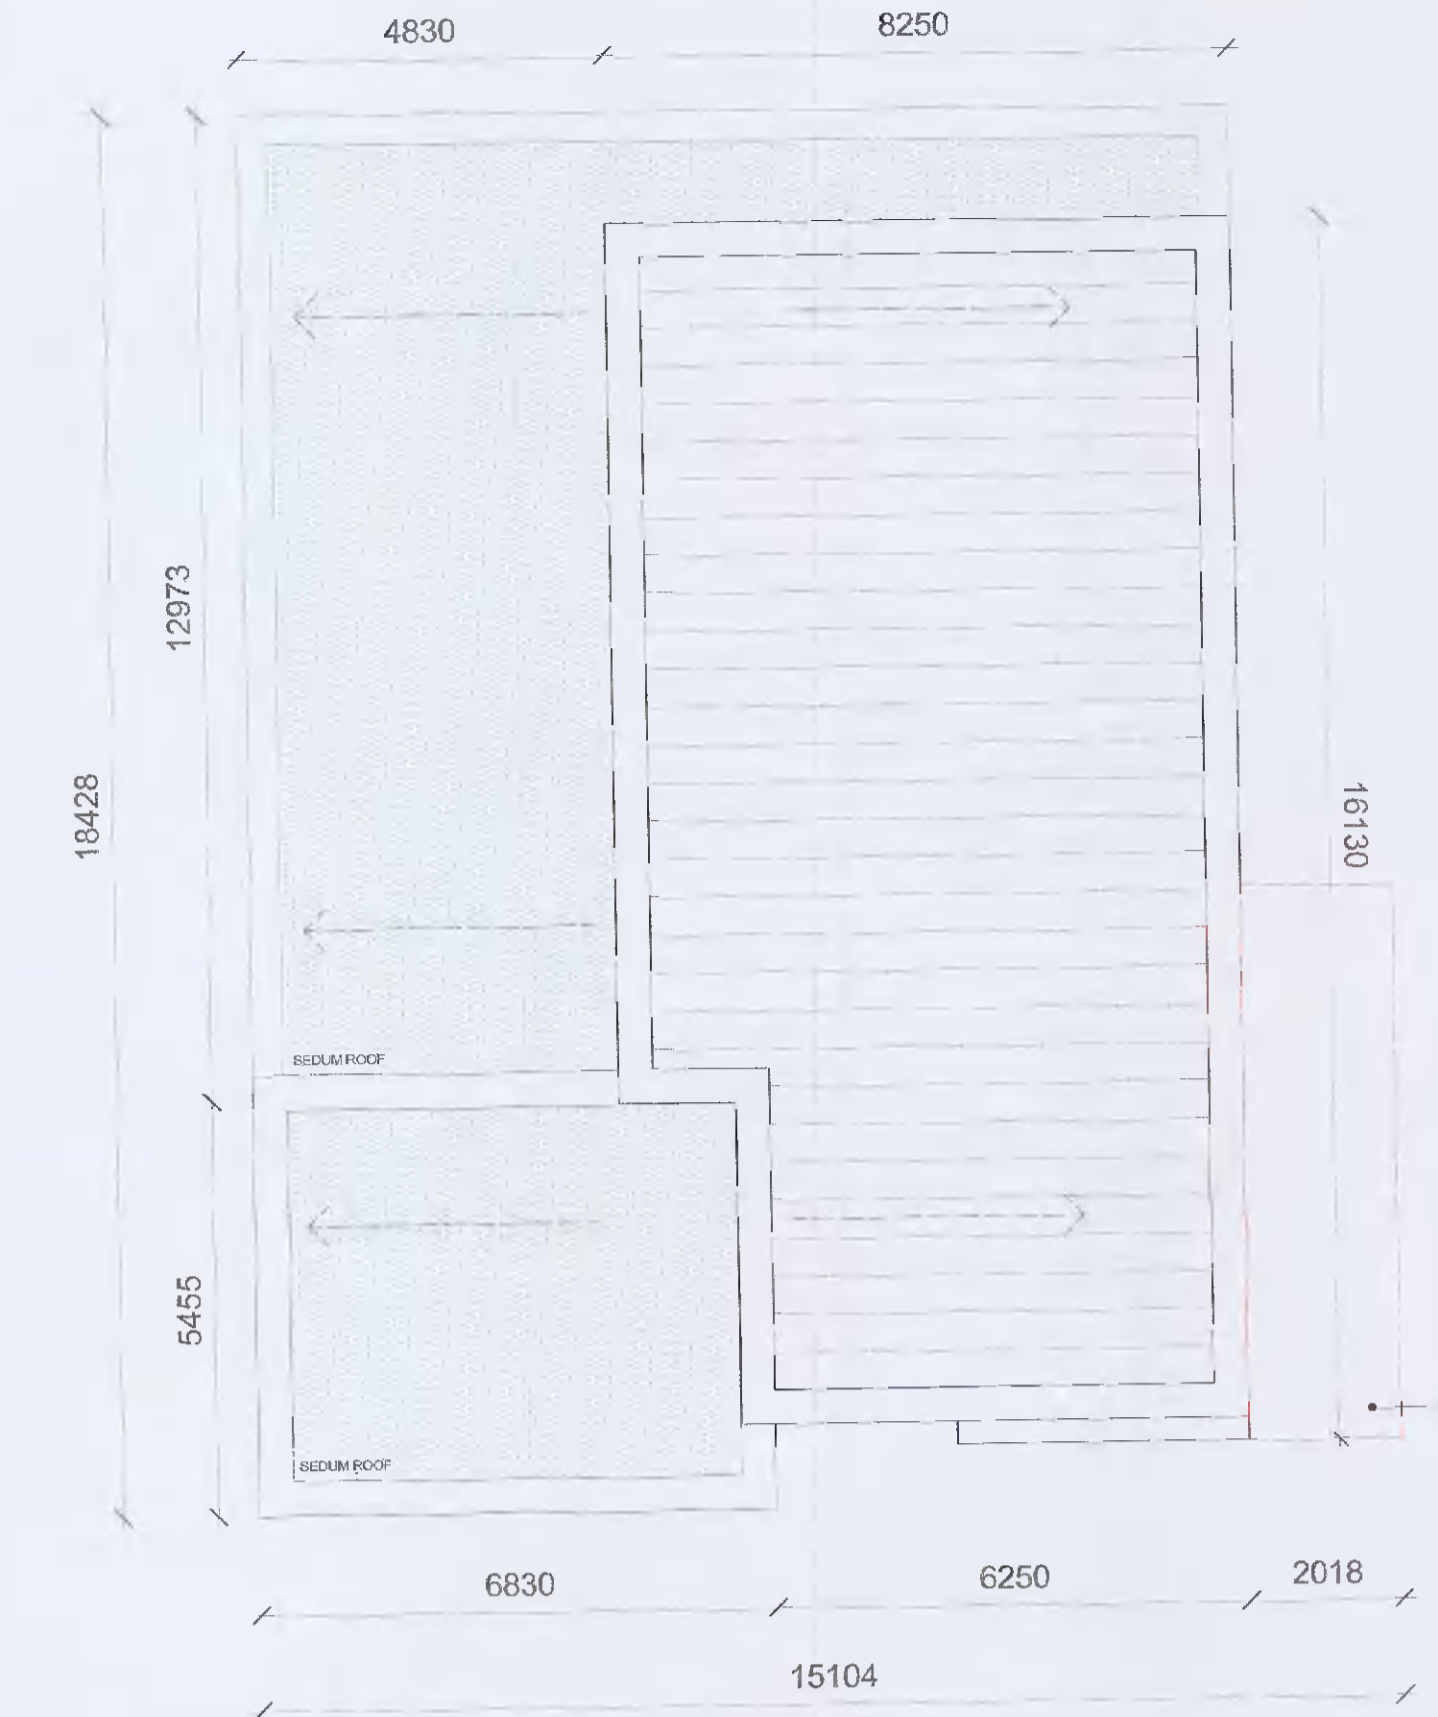

5 ROOF PLAN - HOUSE A & B
2003_P401 1:100

Covered Entrance Canopy in House A