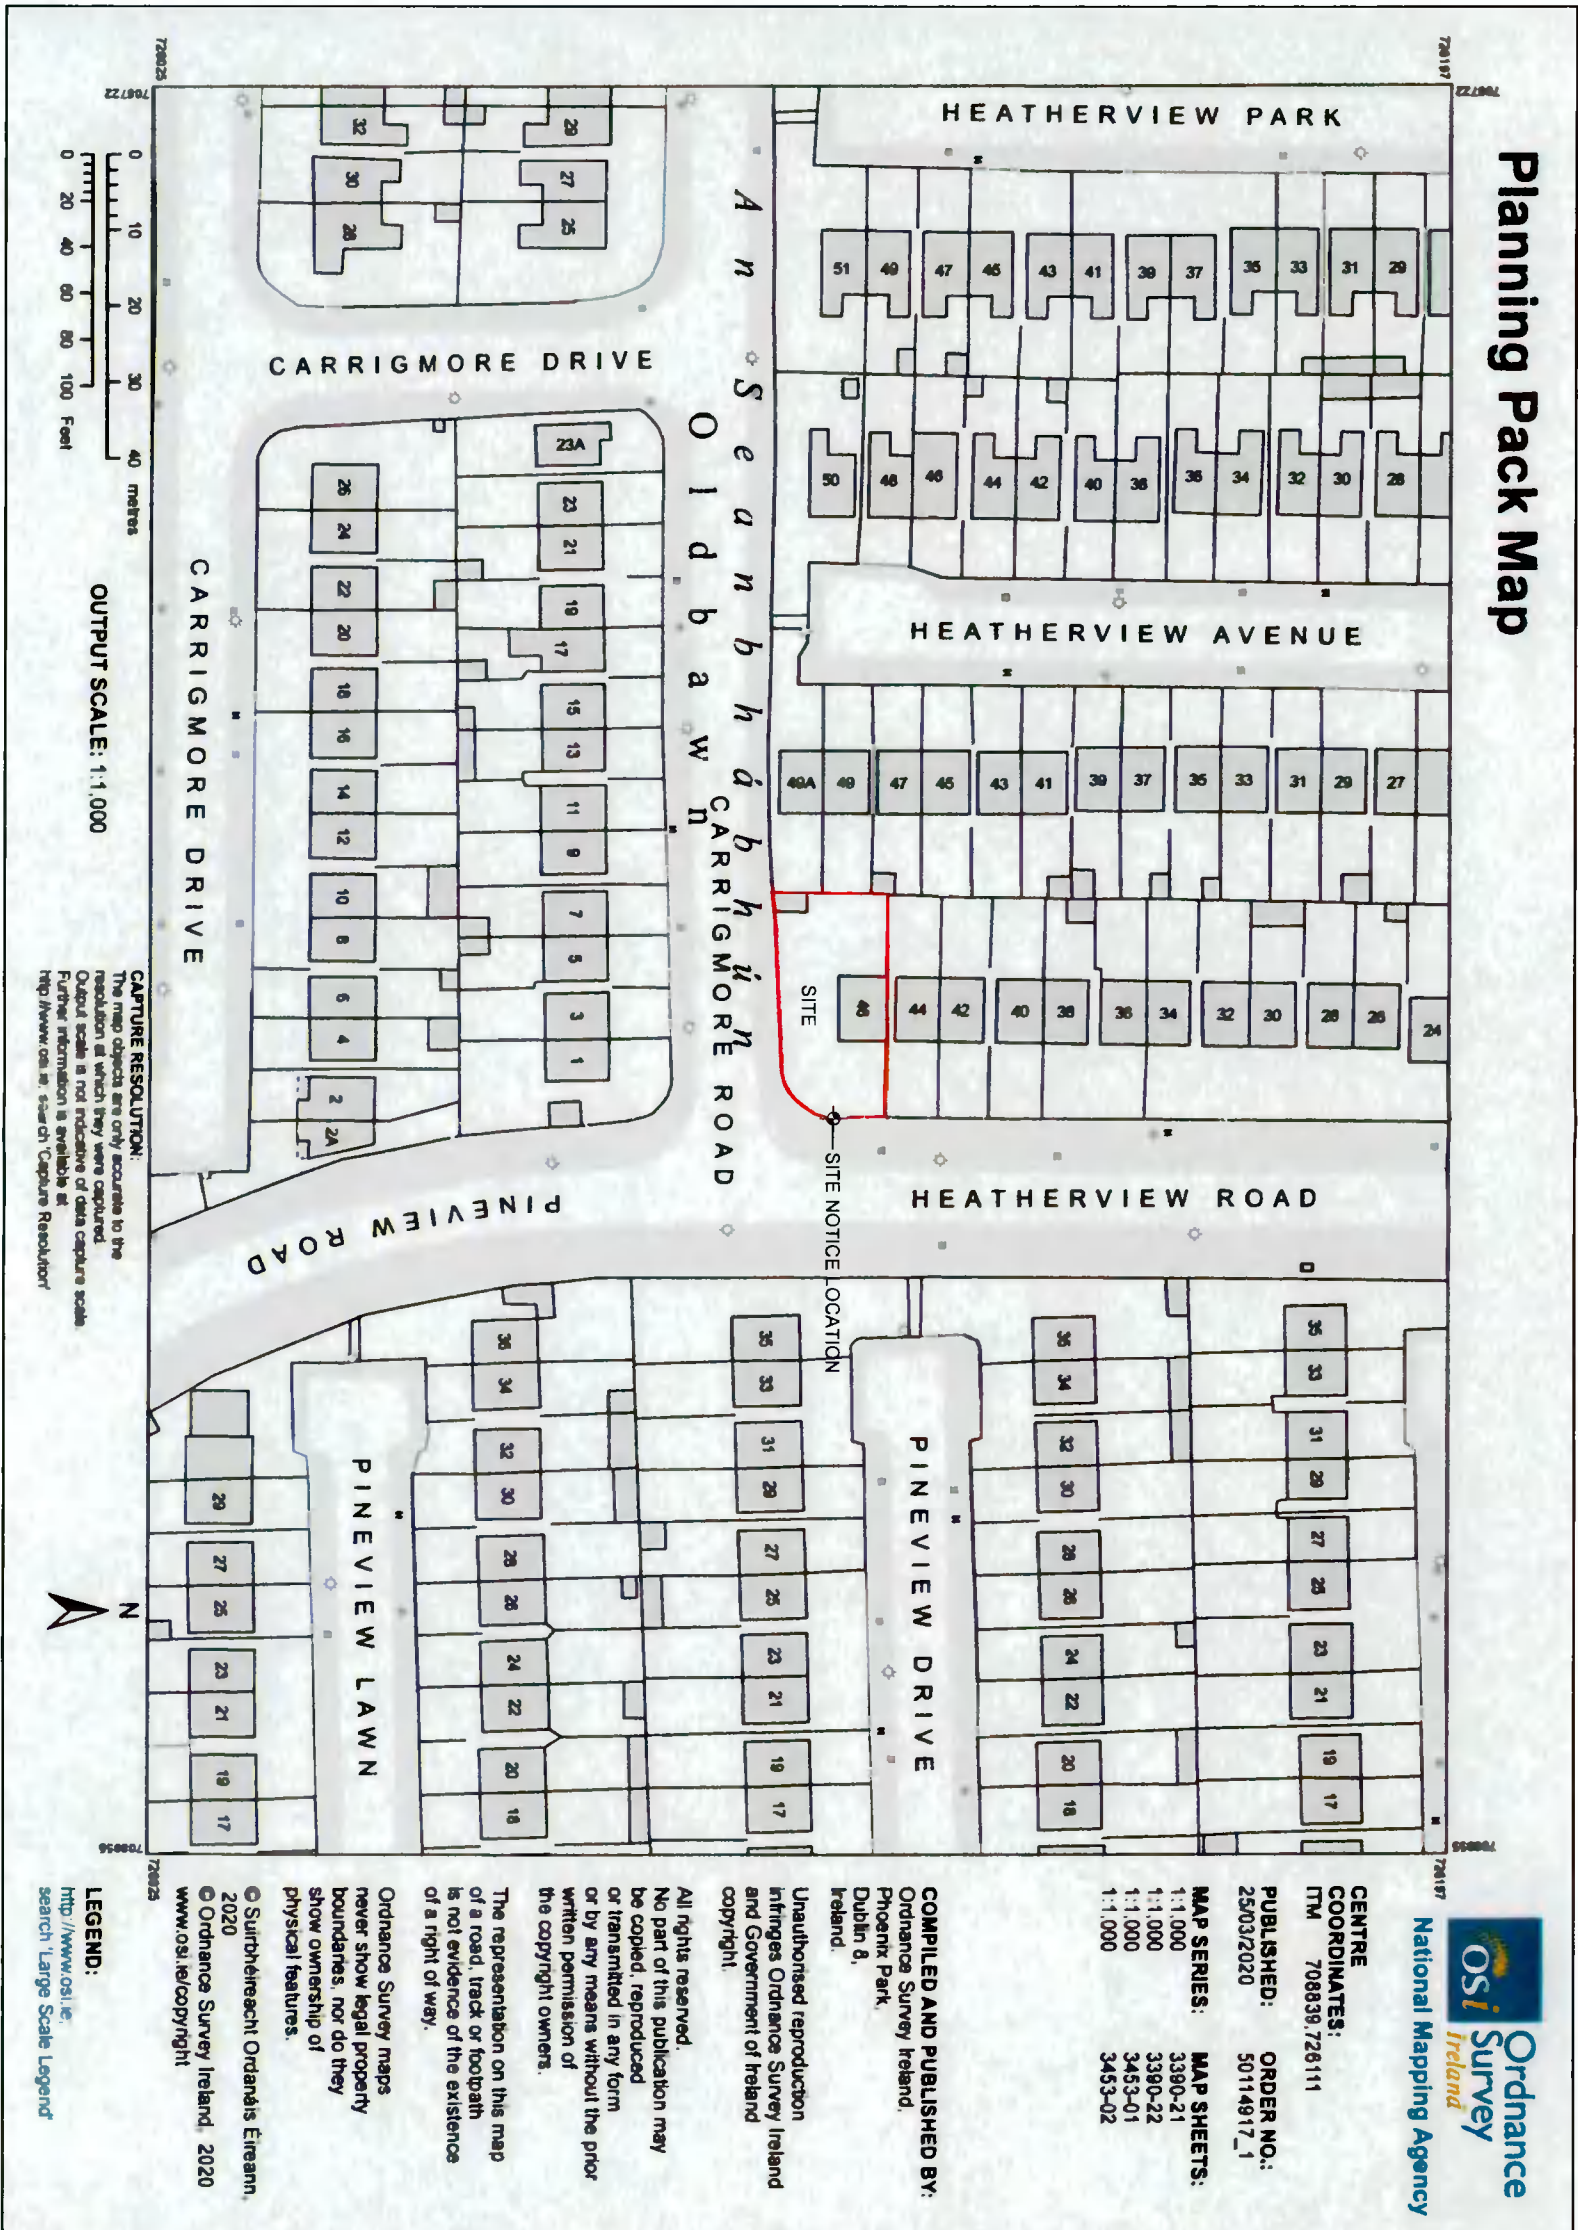

Planning Pack Map

CENTRE COORDINATES:
 TM 708839, 726111

PUBLISHED: 25/03/2020

MAP SERIES: 1:1,000, 1:1,000, 1:1,000, 1:1,000

MAP SHEETS: 3390-21, 3390-22, 3453-01, 3453-02

ORDER NO.: 50114917_1

COMPILED AND PUBLISHED BY:
 Ordnance Survey Ireland,
 Phoenix Park,
 Dublin 8,
 Ireland.

The representation on this map of a road, track or footpath is not evidence of the existence of a right of way.

Ordnance Survey maps never show legal property boundaries; nor do they show ownership of physical features.

OUTPUT SCALE: 1:1,000

FOR PLANNING PERMISSION PURPOSES ONLY

Client:	Gerald & Siobain McKenna		
Project:	46 Heatherview Road, Aylesbury, D24		
Drawing:	Site Location Map		
Date:	02/11/2021		
Scale:	1:1,000		
Dwg. No.:	203-21-P-01		
Rev.	Date	Comment	Drawn