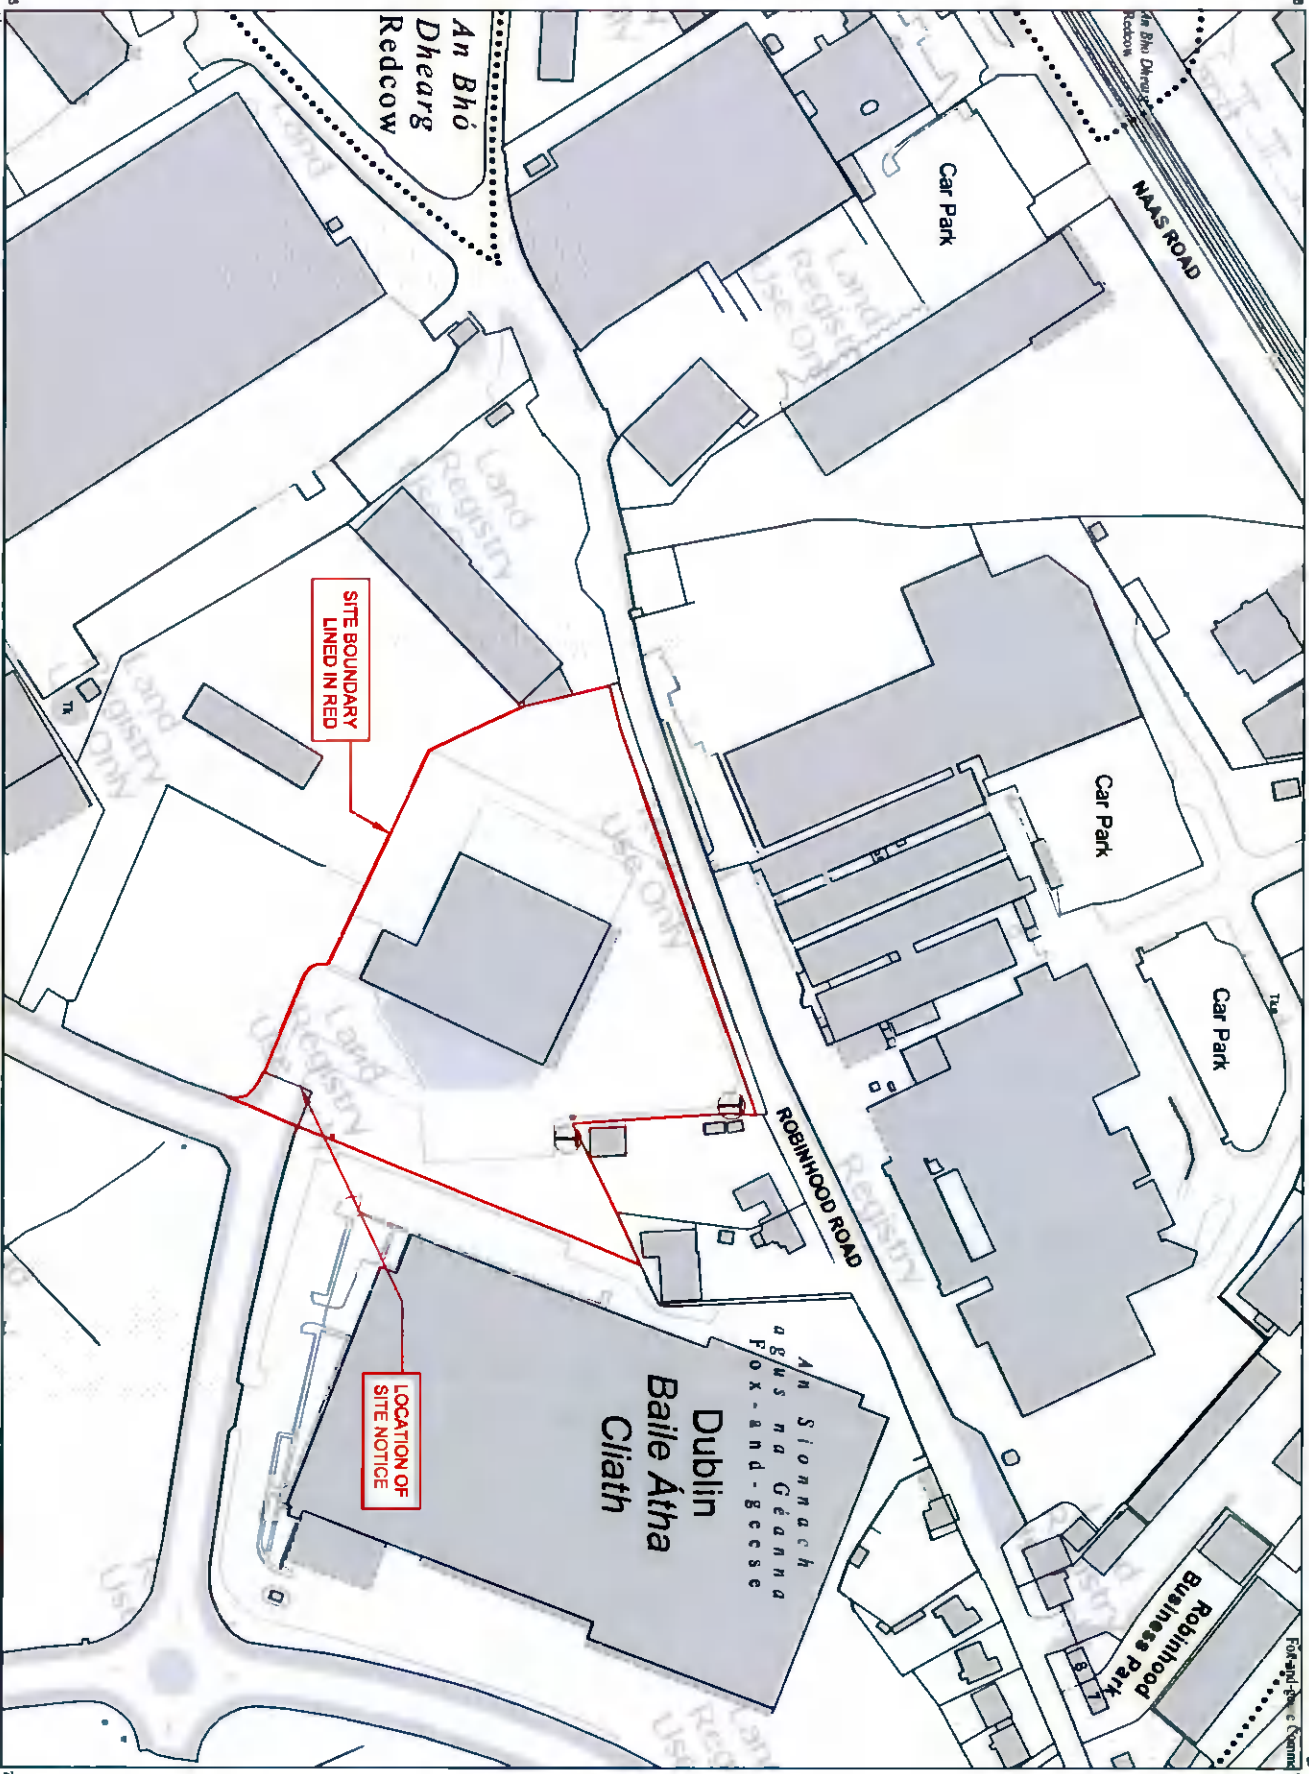

The representation on this map
of a road, track or footpath
is not evidence of the existence
of a right of way.

Ordnance Survey maps
never show legal property
boundaries, nor do they
show ownership of
physical features.

© Suirbhéacht Ordánais Éireann,
2021
© Ordnance Survey Ireland, 2021
www.osi.ie/copyright

LEGEND:
<http://www.osi.ie>
search 'Large Scale Legend'

OUTPUT SCALE: 1:2,500

CAPTURE RESOLUTION:
The map objects are only accurate to the
resolution at which they were captured.
Output scale is not indicative of data capture scale.
Further information is available at:
[http://www.osi.ie/search/Capture Resolution](http://www.osi.ie/search/Capture%20Resolution)