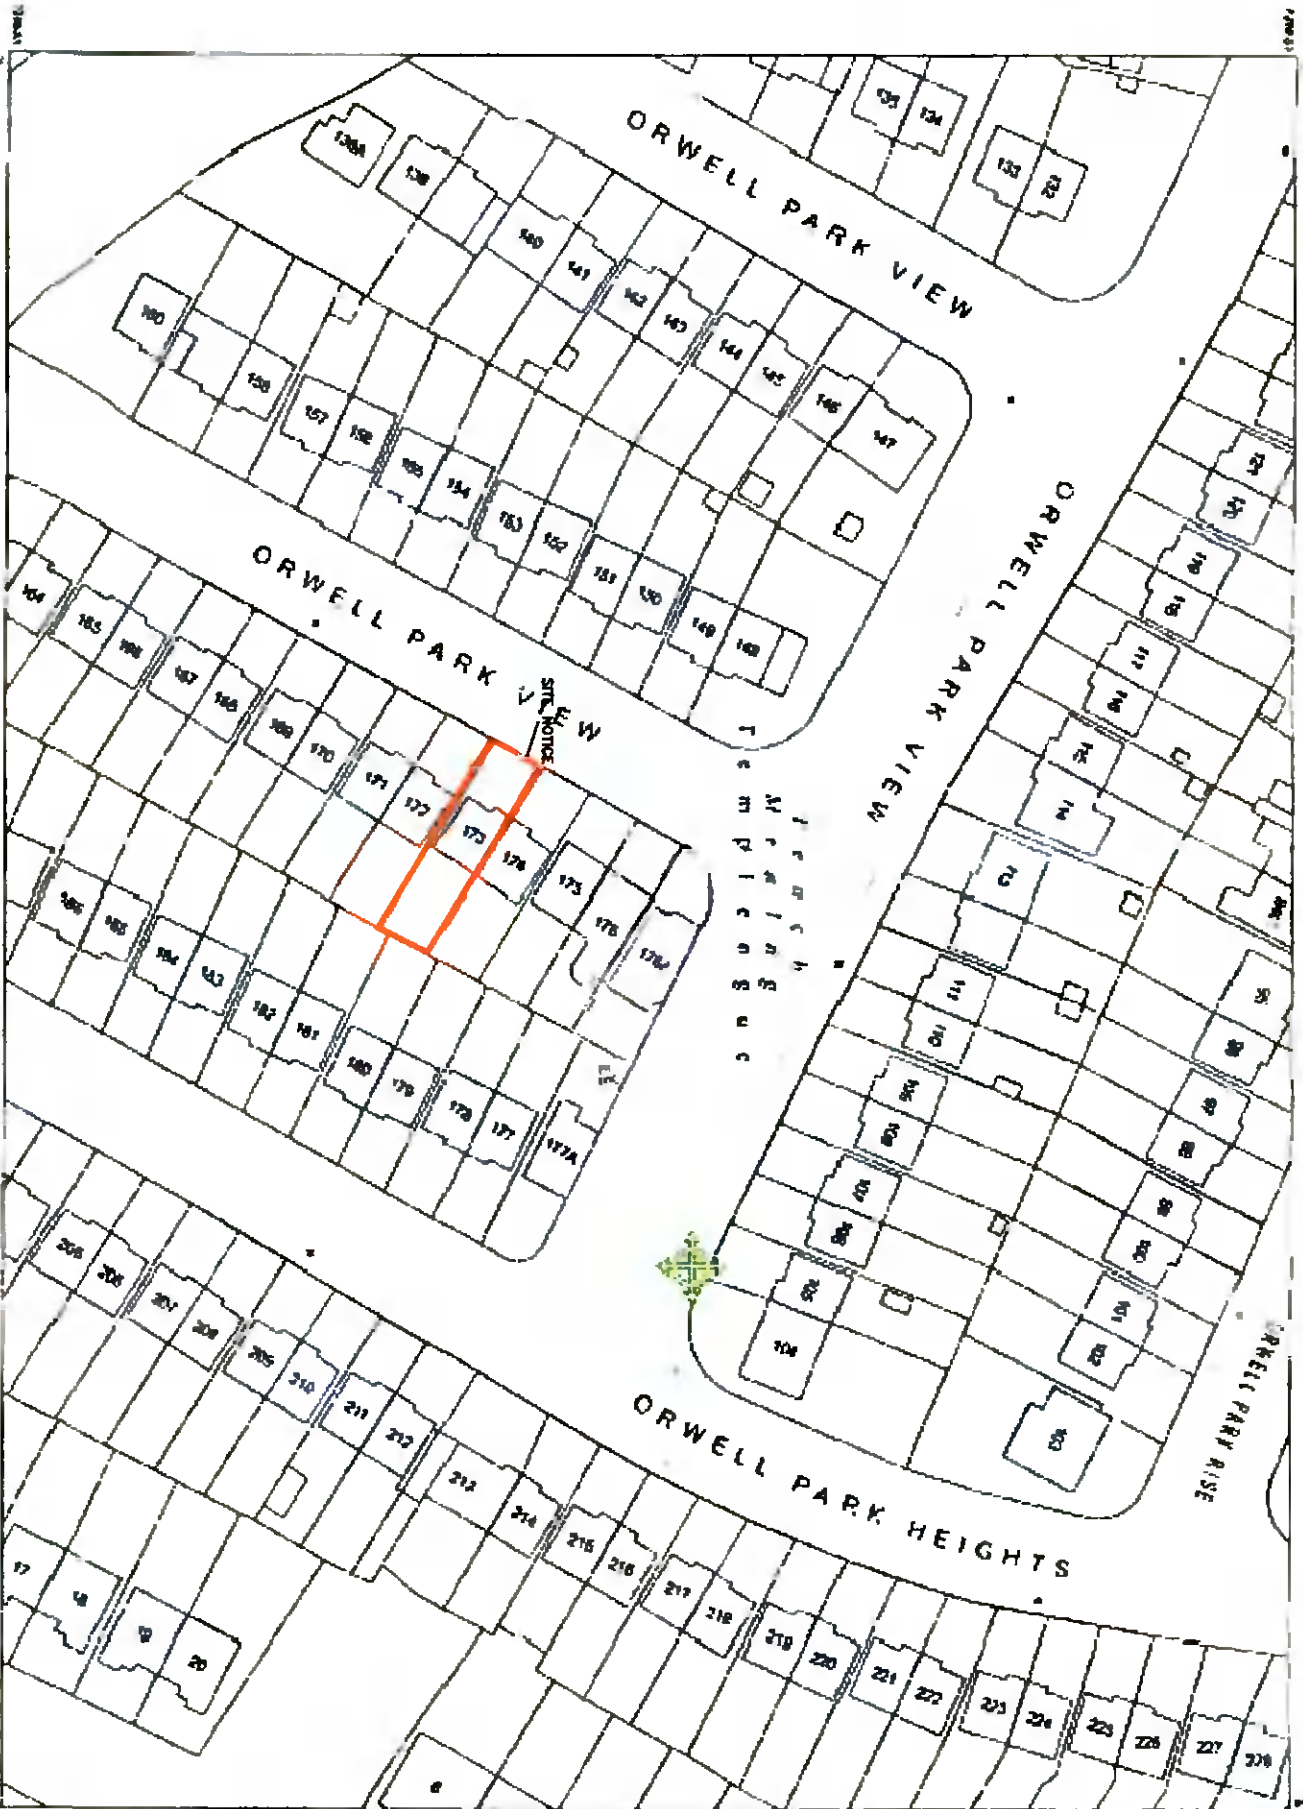

Planning Pack Map

Ordnance Licence Number CVALS0164528

National Mapping Agency

CENTRE COORDINATES:
 11M 711740.720147

PUBLISHED: 30/04/2019
ORDER NO.: 50000182_1

MAP SERIES: 1:11000
MAP SHEETS: 25M045

COMPILED AND PUBLISHED BY
 Ordnance Survey Ireland,
 Phoenix Park,
 Dublin 8,
 Ireland

The representation on this map
 of a road track or boundary
 is not evidence of the existence
 of a right of way

Ordnance Survey maps
 never show legal property
 boundaries, nor do they
 show ownership of
 physical features

© Ordnance Survey Ireland
 2019
 Ordnance Survey Licence 2019
www.osi.ie

LEGEND:
<http://www.osi.ie>
 source: Large Scale 1:10000

OUTPUT SCALE: 1:1 000

COPYING RESOLUTION
 The map objects are to only accurate to the
 resolution at which they were captured.
 Content scales is not reflecting of data capture scale.
 Further information is available at
www.osi.ie or see OS 'Copying Resolutions'