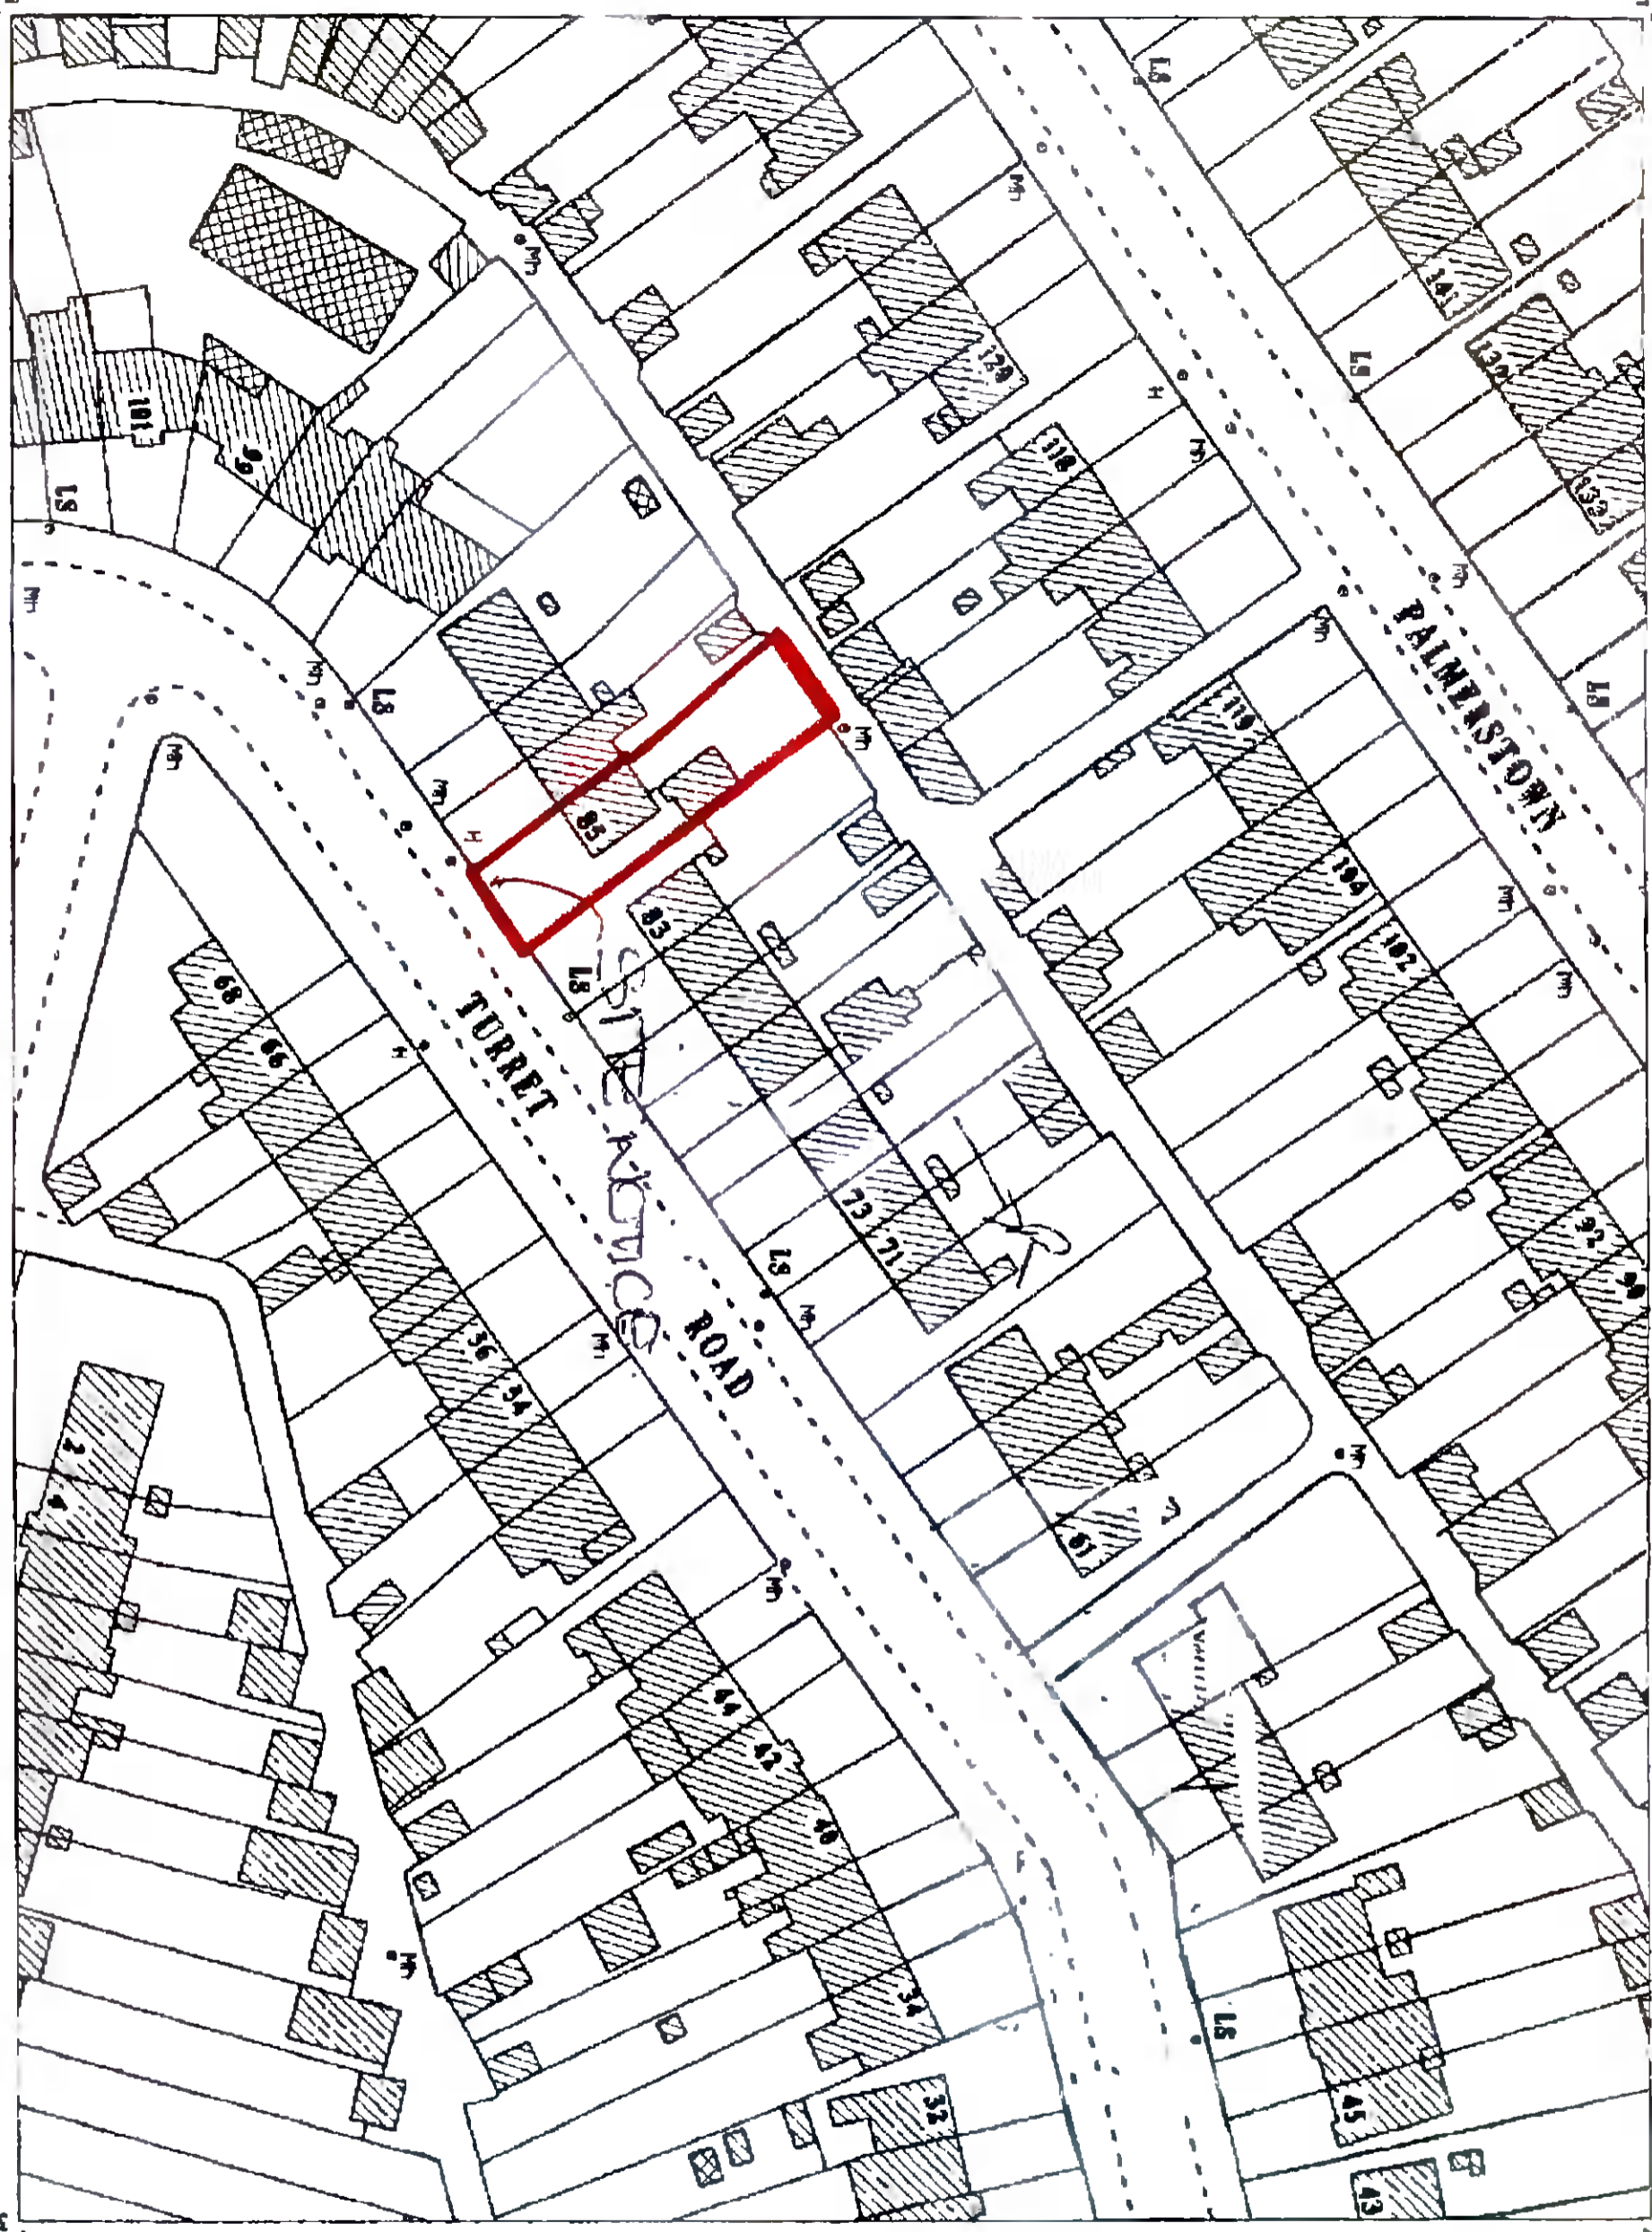

Surveyed 1989
 Revised 2004
 Laminate 1992

Urban PLACE Map

234671

234671

Scale: - 1:1000
 Scale: - 1:1000

Plot Ref. No. 241110_1_3
 Plot Date 04-JUN-2004

234671

1:1000
 J262-01