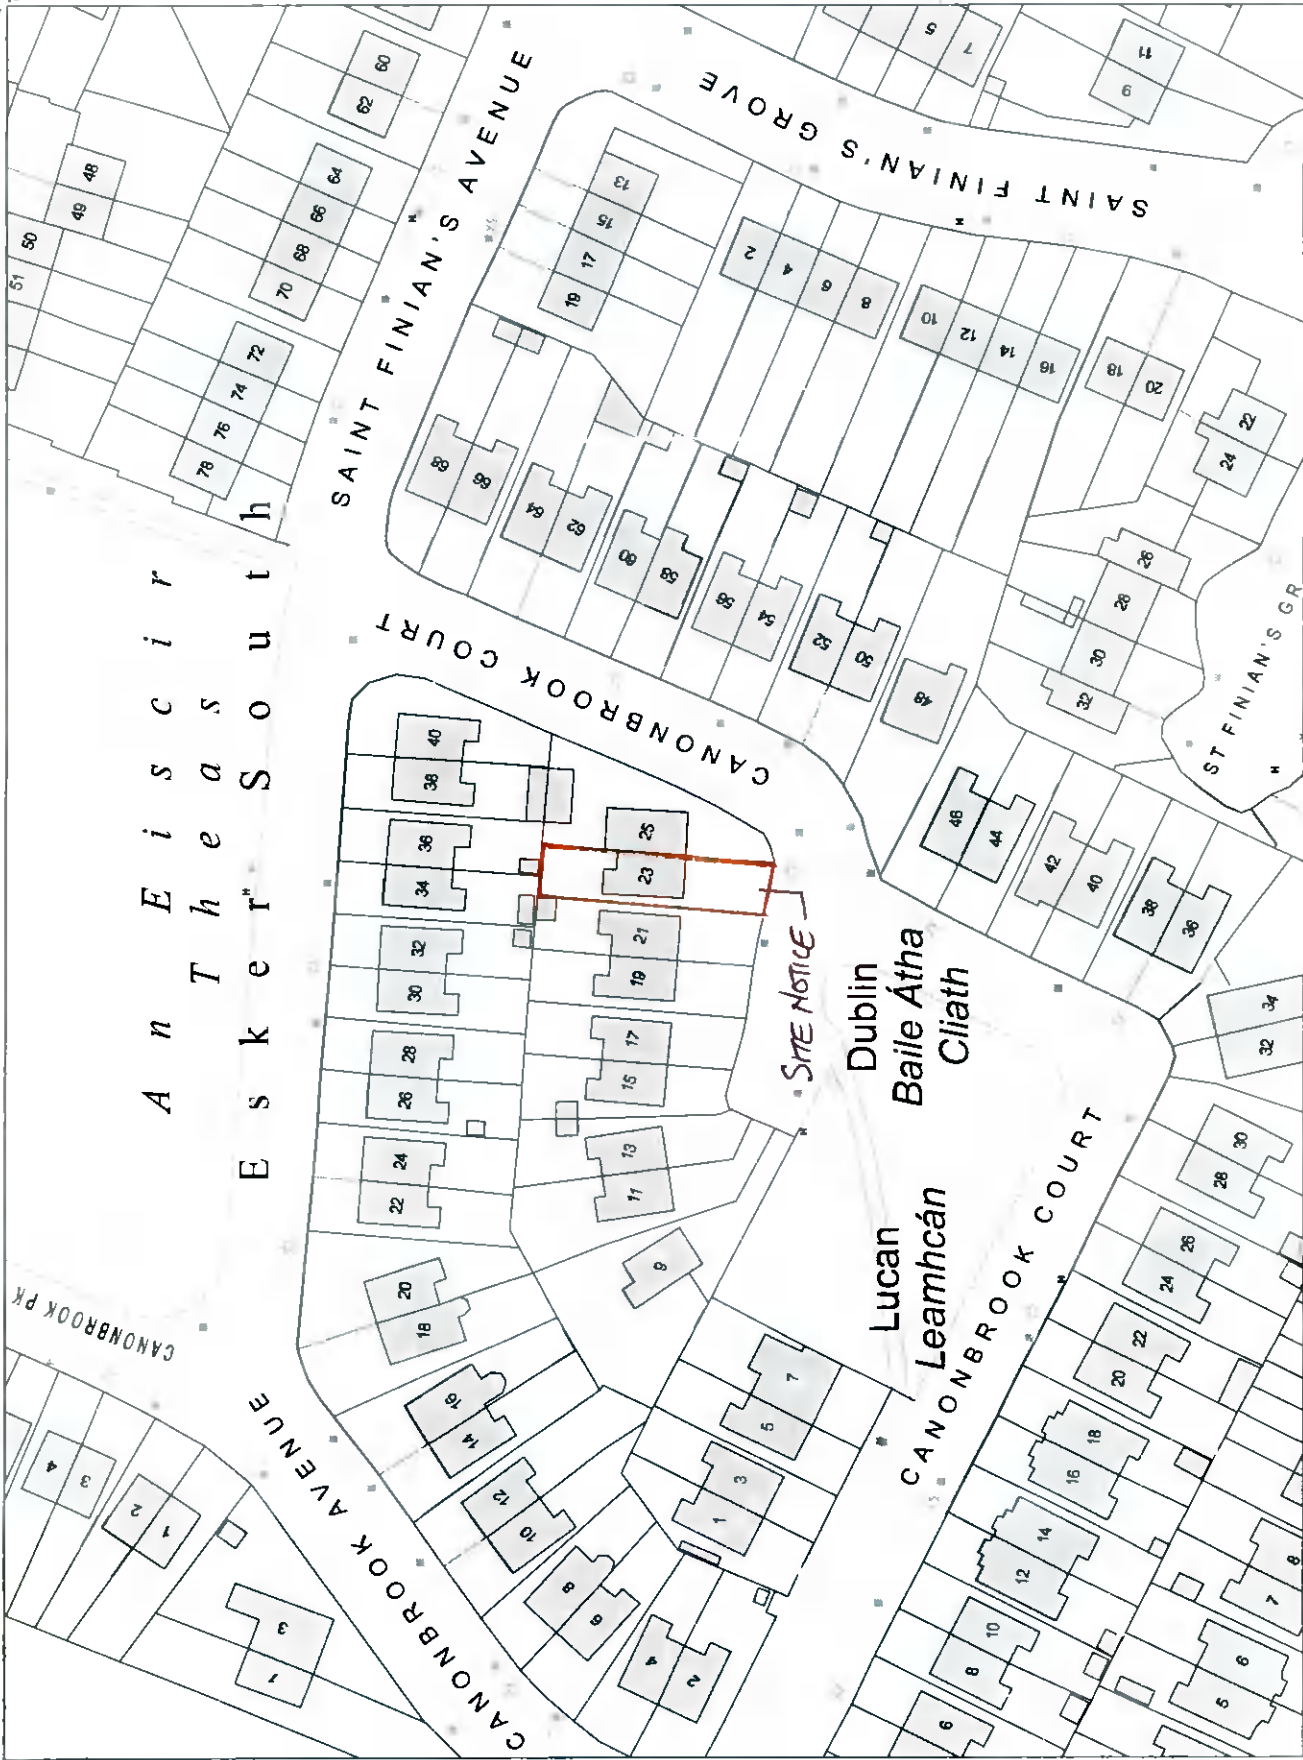

OSi PLACE Map

Ordnance Survey
National Mapping Agency

CENTRE COORDINATES:
ITM 703451,734304

PUBLISHED: 21/10/2021
ORDER NO.: 50228208_1

MAP SERIES: 1:1,000
MAP SHEETS: 3260-10

COMPILED AND PUBLISHED BY:
Ordnance Survey Ireland,
Phoenix Park,
Dublin 8,
Ireland.

Unauthorised reproduction
infringes Ordnance Survey Ireland
and Government of Ireland
copyright.

All rights reserved.
No part of this publication may
be copied, reproduced
or transmitted in any form
or by any means without the prior
written permission of
the copyright owners.

The representation on this map
of a road, track or footpath
is not evidence of the existence
of a right of way.

Ordnance Survey maps
never show legal property
boundaries, nor do they
show ownership of
physical features.

© Suirbhéireacht Ordnáis Éireann
2021
© Ordnance Survey Ireland, 2021
www.osi.ie/copyright

CAPTURE RESOLUTION:
The map objects are only accurate to the
resolution at which they were captured.
Output scale is not indicative of data capture scale.
Further information is available at
www.osi.ie

OUTPUT SCALE: 1:1,000

0 10 20 30 40 metres
0 20 40 60 80 100 Feet

734304

734304