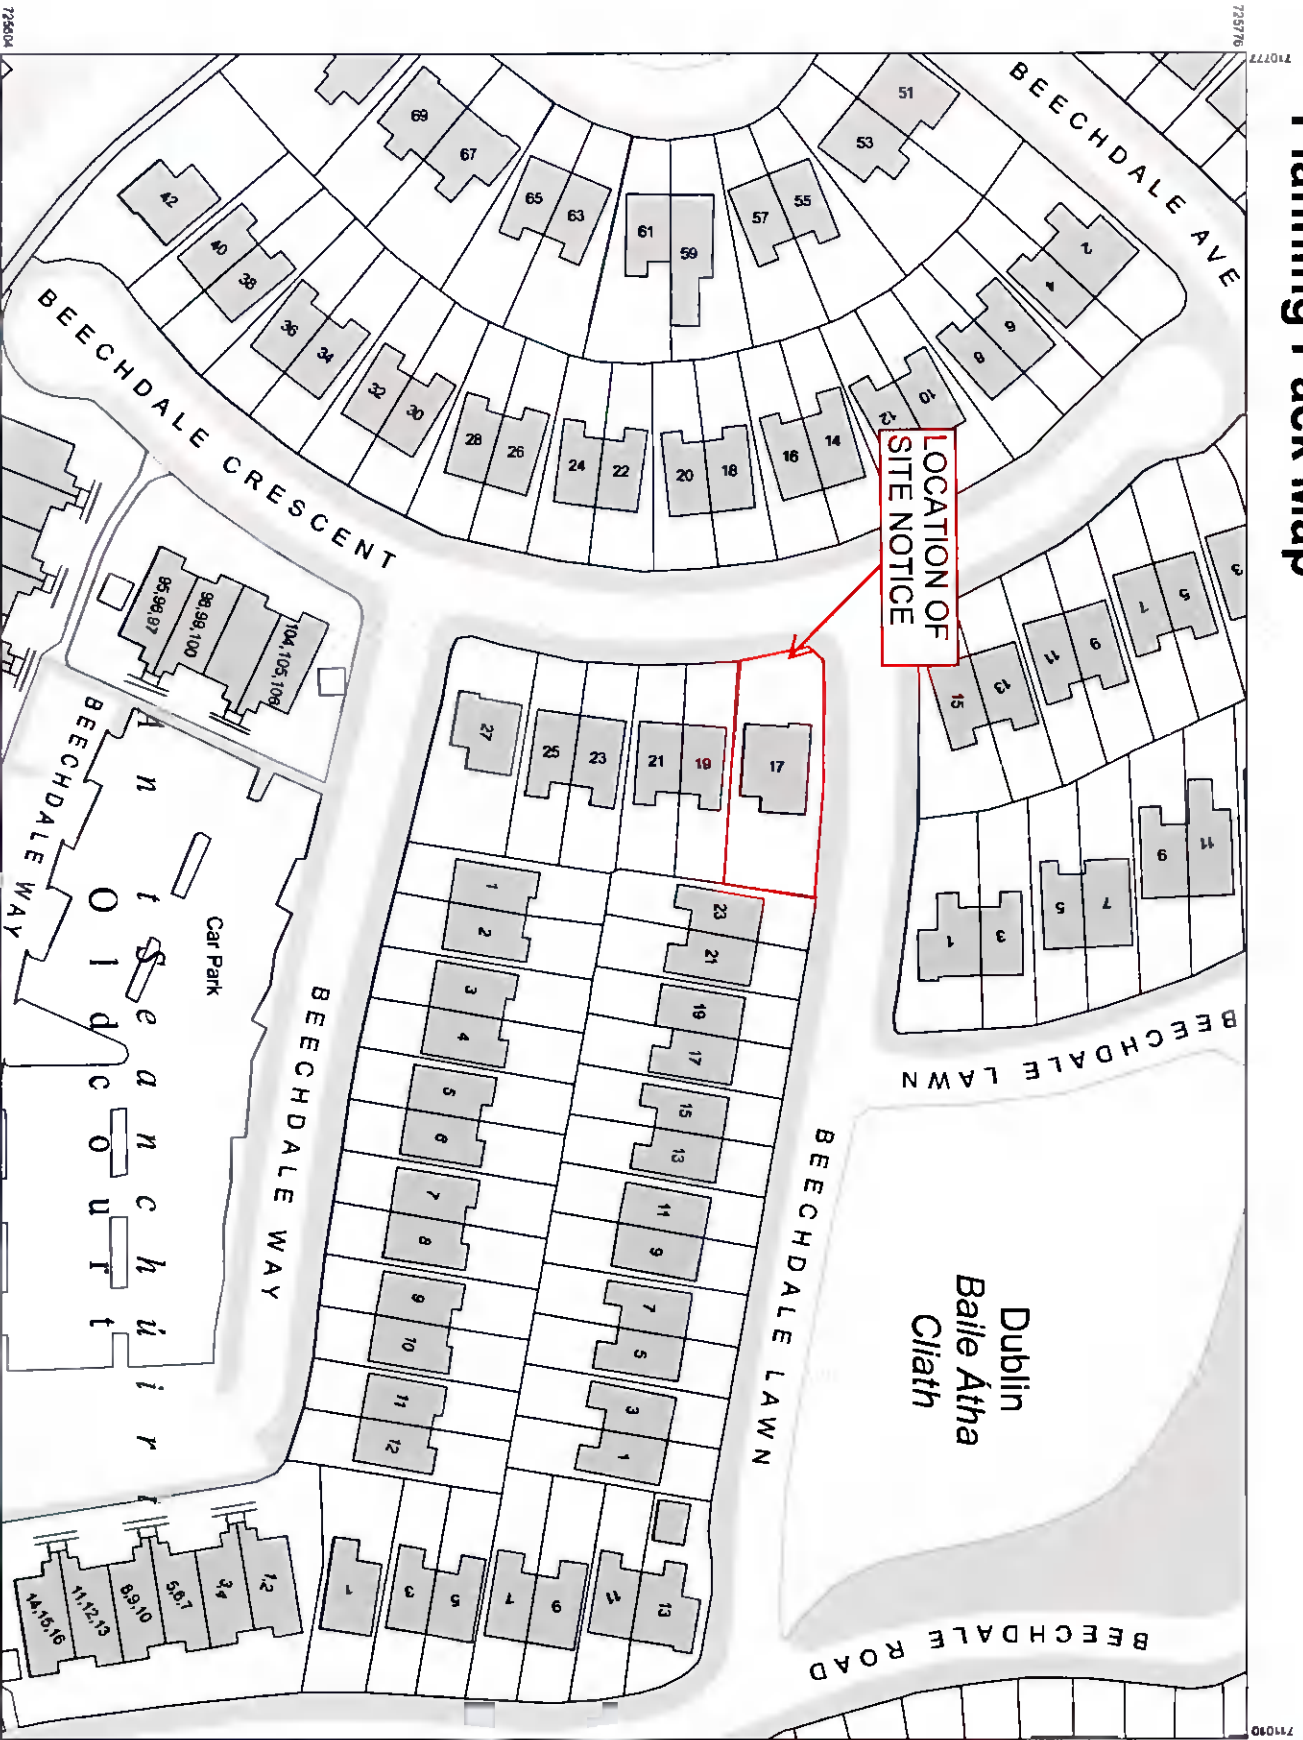

Planning Pack Map

DraftCAD Ltd
 32 Glen Easton Way
 Leixlip
 Co. Kildare

COMPILED AND PUBLISHED BY:
 Ordnance Survey Ireland,
 Phoenix Park,
 Dublin 8,
 Ireland.

Unauthorised reproduction
 infringes Ordnance Survey Ireland
 and Government of Ireland
 copyright.

All rights reserved.
 No part of this publication may
 be copied, reproduced
 or transmitted in any form
 or by any means without the prior
 written permission of
 the copyright owners

The representation on this map
 of a road, track or footpath
 is not evidence of the existence
 of a right of way.

Ordnance Survey maps
 never show legal property
 boundaries, nor do they
 show ownership of
 physical features.

© Suirbhreacht Ordánáis Éireann,
 2021
 © Ordnance Survey Ireland, 2021
 www.osi.ie/copyright

LEGEND:
<http://www.osi.ie>
 search 'Large Scale Legend'

CENTRE COORDINATES:
 ITM 710894,725690

PUBLISHED: ORDER NO.:
 20/10/2021 50227834_1

MAP SERIES: MAP SHEETS:
 1:2,500 3453-B

OUTPUT SCALE: 1:1,000

CAPTURE RESOLUTION:
 The map objects are only accurate to the
 resolution at which they were captured.
 Output scale is not indicative of data capture scale.
 Further information is available at:
<http://www.osi.ie> search 'Capture Resolution'