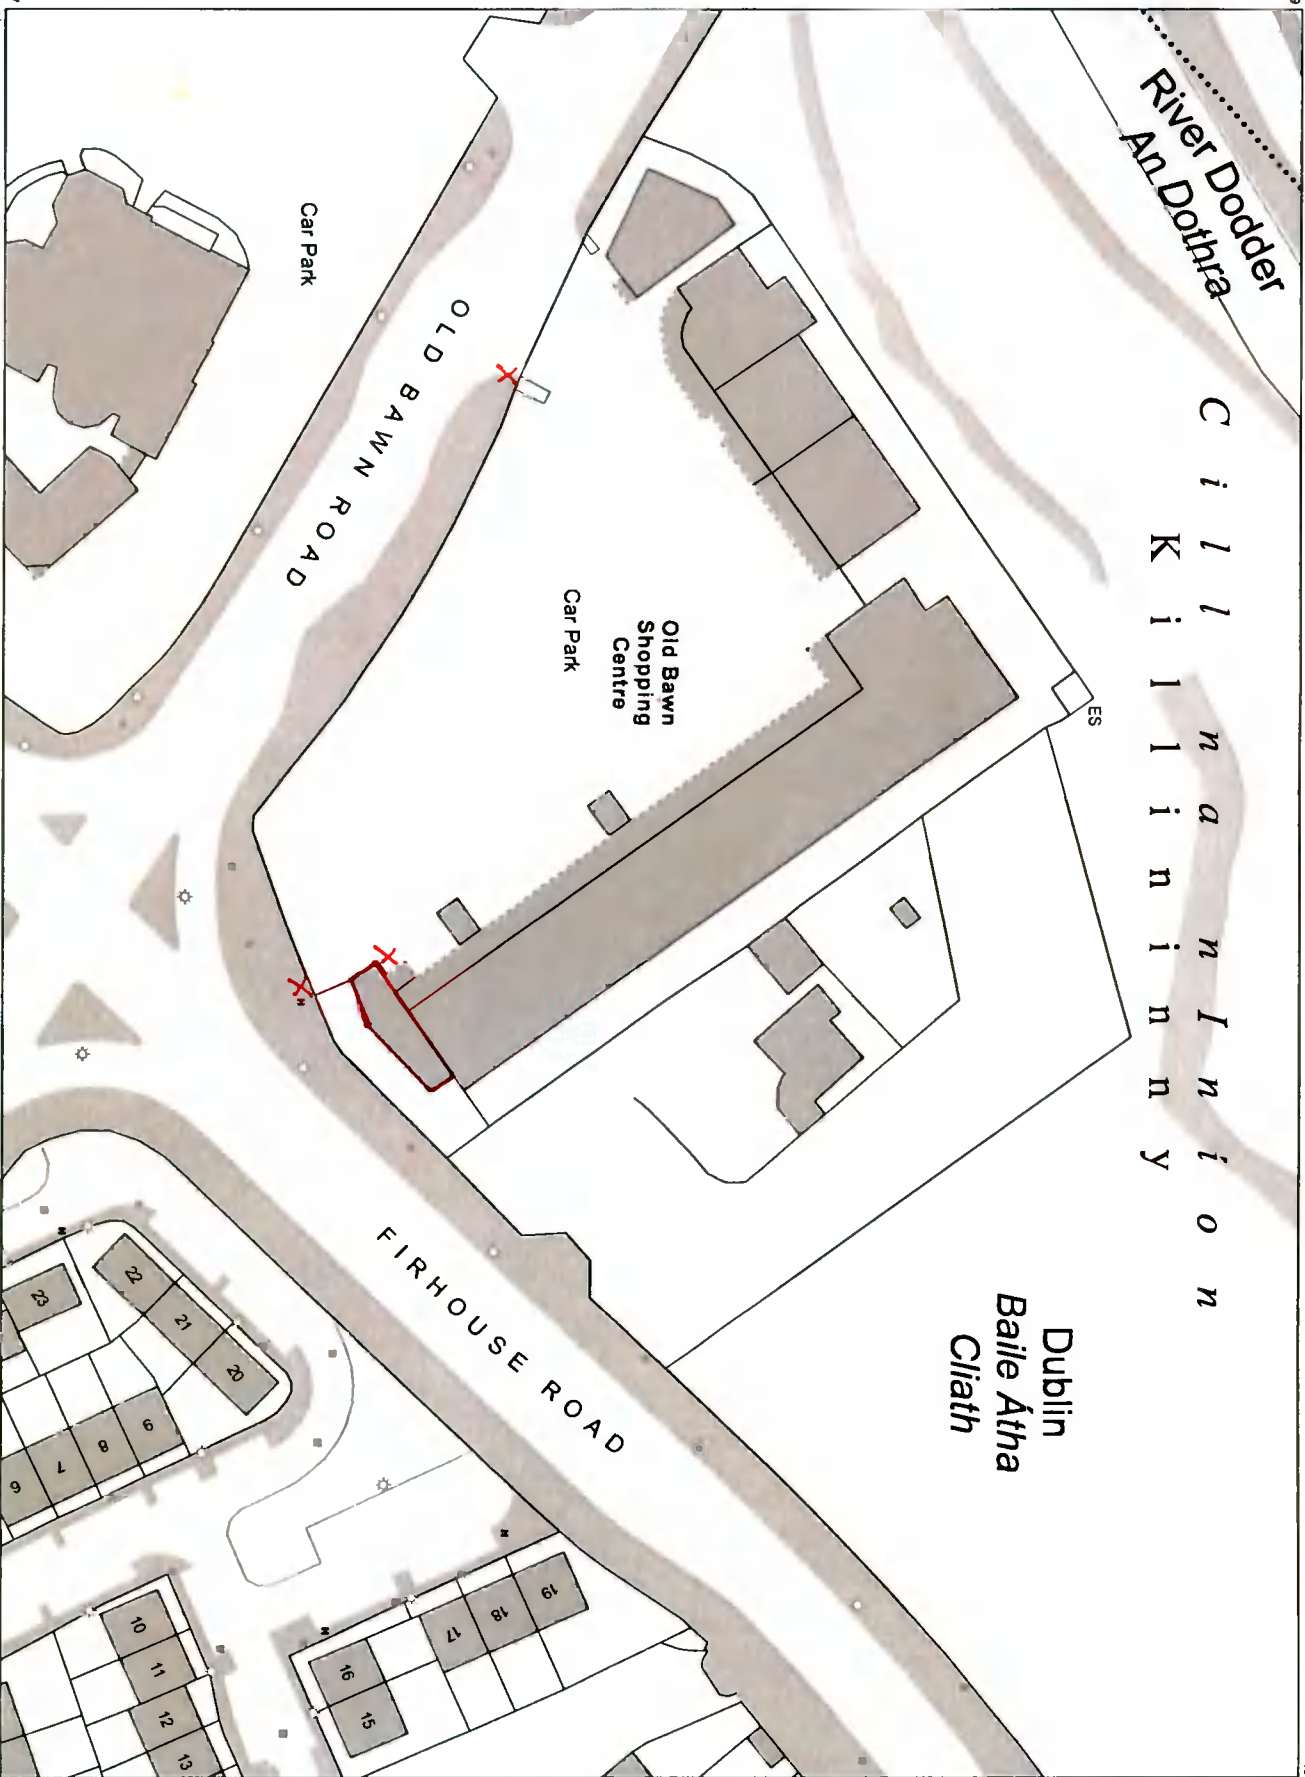

Planning Pack Map

River Dodder
An Dothra

C i l l i n a n I n i o n
K i l l i n i n n y

Dublin
Baile Átha
Ciath

FIRHOUSE ROAD

OLD BAWN ROAD

Old Bawn
Shopping
Centre

Car Park

Car Park

OUTPUT SCALE: 1:1,000

CAPTURE RESOLUTION:
The map objects are only accurate to the resolution at which they were captured. Output scale is not indicative of data capture scale. Further information is available at: <http://www.osi.ie/search/CaptureResolution>

National Mapping Agency

CENTRE COORDINATES:
ITM 709836,726323

PUBLISHED: ORDER NO.: 15/10/2021 50226852_1

MAP SERIES: MAP SHEETS: 1:1,000 3390-23

— SITE BOUNDARY.
X SITE NOTICE LOCATION.

COMPILED AND PUBLISHED BY:
Ordnance Survey Ireland,
Phoenix Park,
Dublin 8,
Ireland.

The representation on this map of a road, track or footpath is not evidence of the existence of a right of way.

Ordnance Survey maps never show legal property boundaries, nor do they show ownership of physical features.