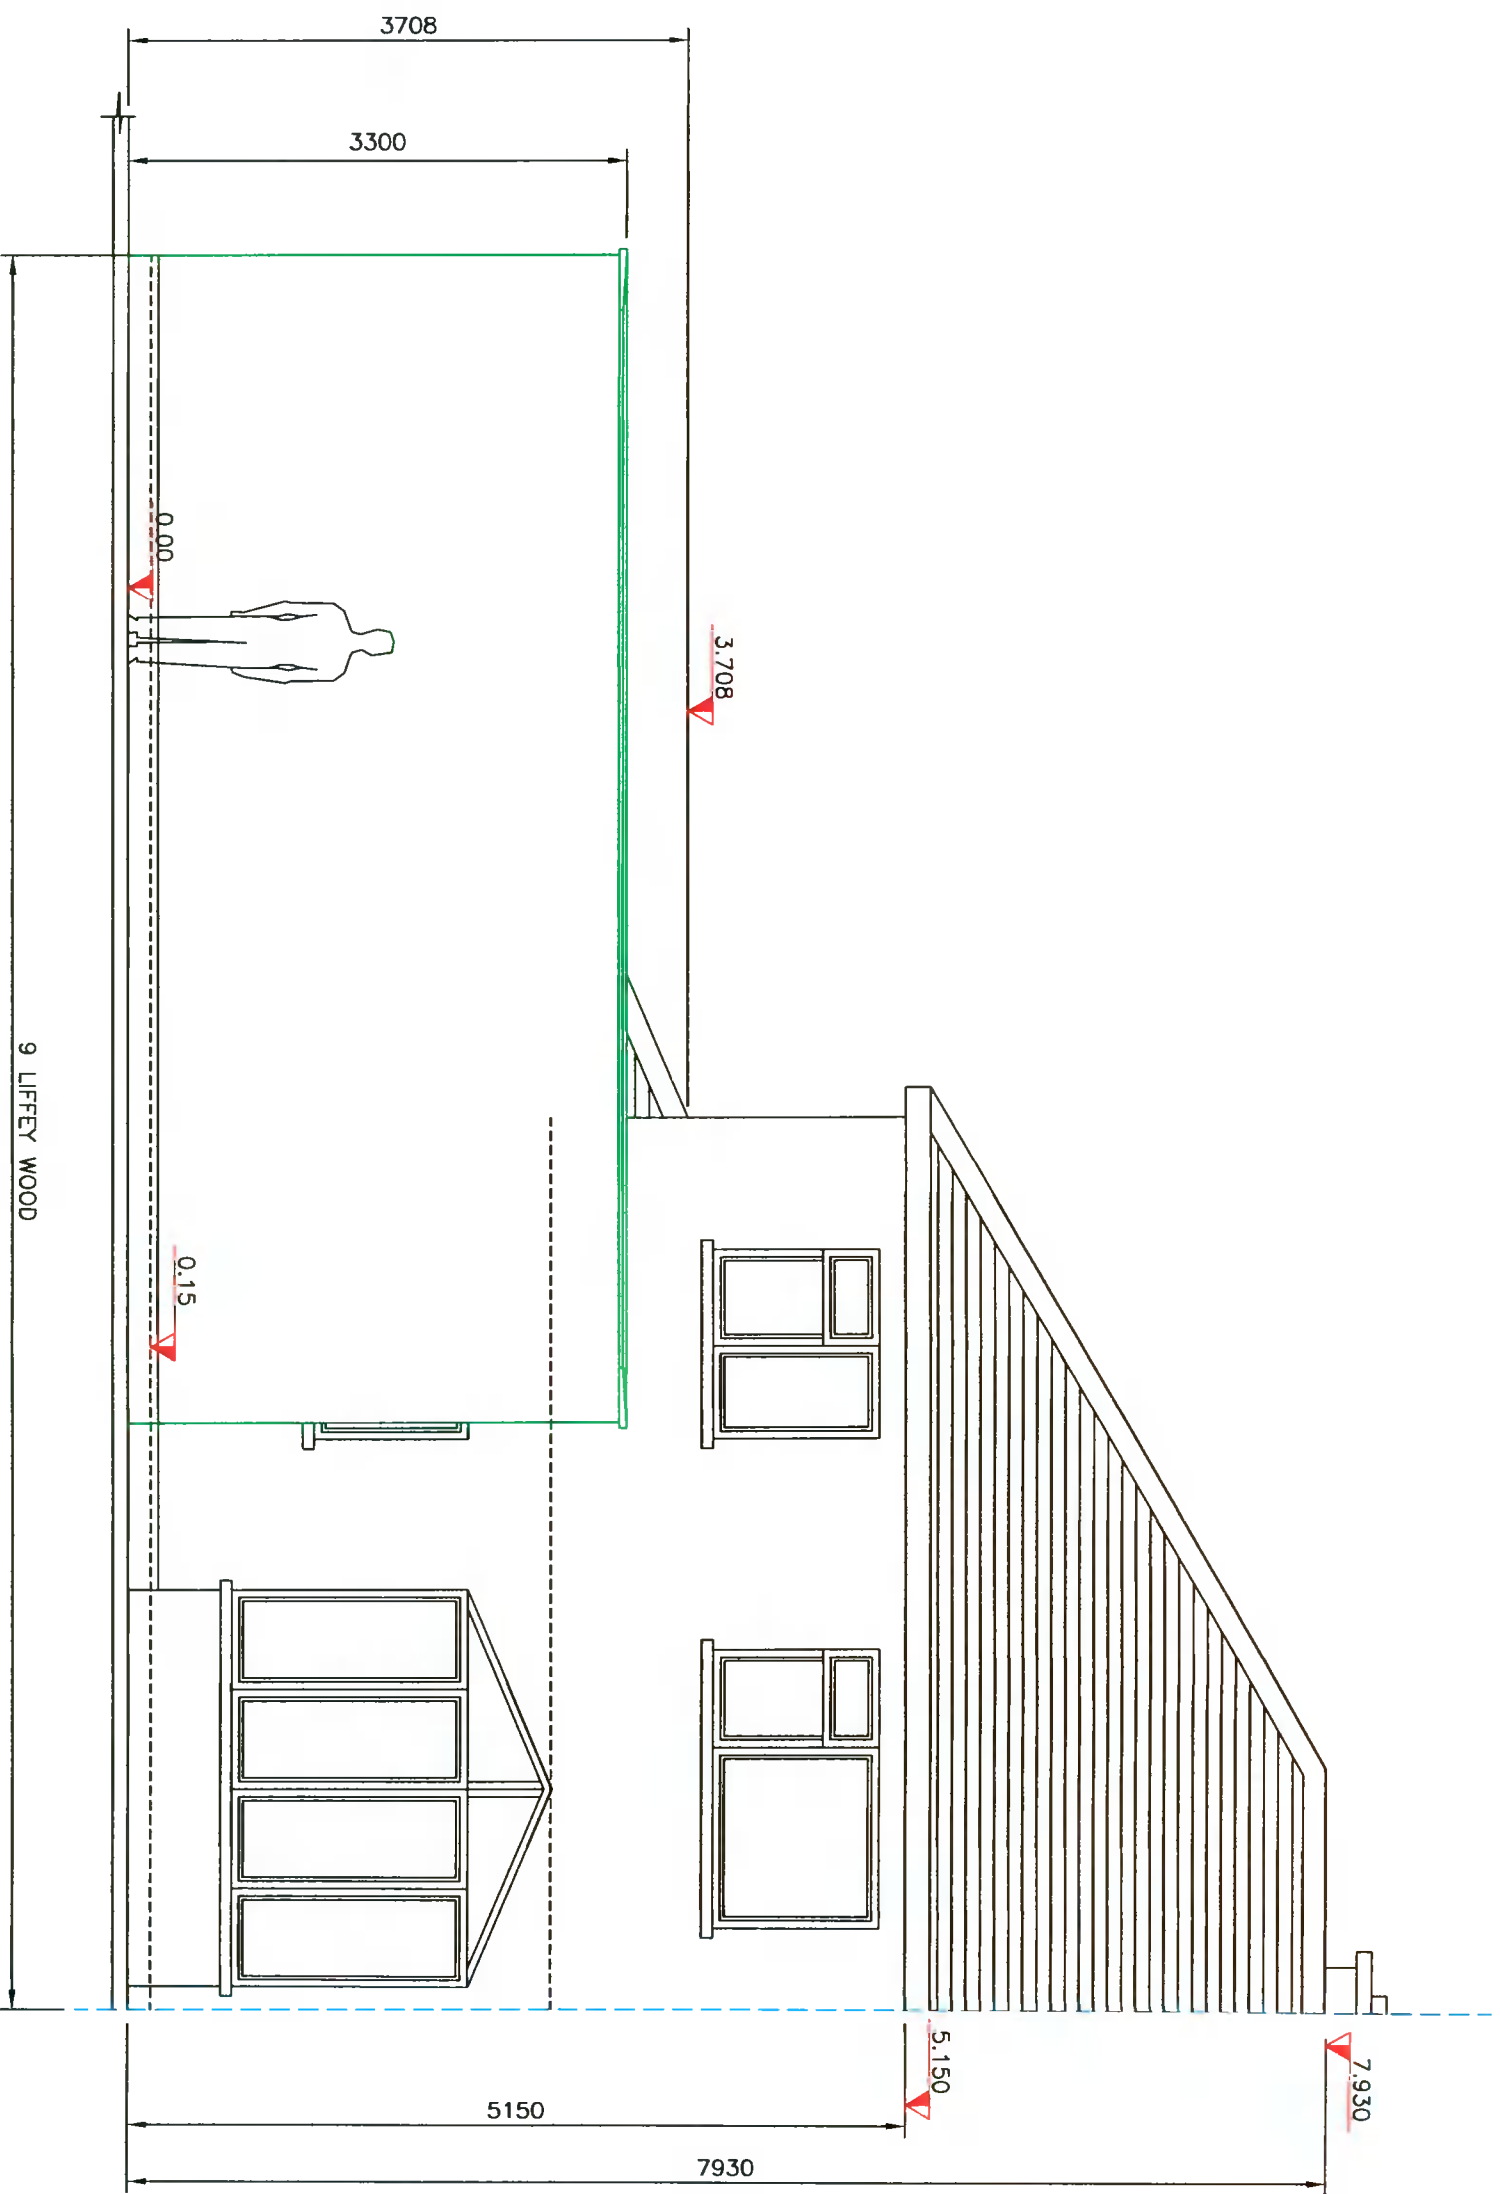

PROPOSED FRONT ELEVATION

ADDITIONAL INFORMATION

The information contained in this drawing is confidential and must not be divulged to any third party without the written consent of Abes Design Services.

38 Larkfield Avenue
Lucan
Co. Dublin

9 Liffey Wood,
Liffey Valley Park, Lucan,
Co. Dublin, K78 RP70

PROPOSED FRONT ELEVATION

DRAWN	JOHN FORBES , 38 LARKFIELD AVE. , LUCAN, CO. DUBLIN	Rhoda Campion
DATE	JUNE 2021	
SCALE	1:50 @ A3	

LW - 15

PROPOSED REAR ELEVATION

ADDITIONAL INFORMATION

The information contained in this drawing is confidential and must not be divulged to any third party without the written consent of 4bes Design Services.

38 Larkfield Avenue
Lucan
Co. Dublin

9 Liffey Wood,
Liffey Valley Park, Lucan,
Co. Dublin, K78 RP70

PROPOSED REAR ELEVATION

DRAWN	JOHN FORBES , 38 LARKFIELD AVE. , LUCAN, CO. DUBLIN
DATE	JUNE 2021
SCALE	1:50 @ A3
Rhoda Campion	