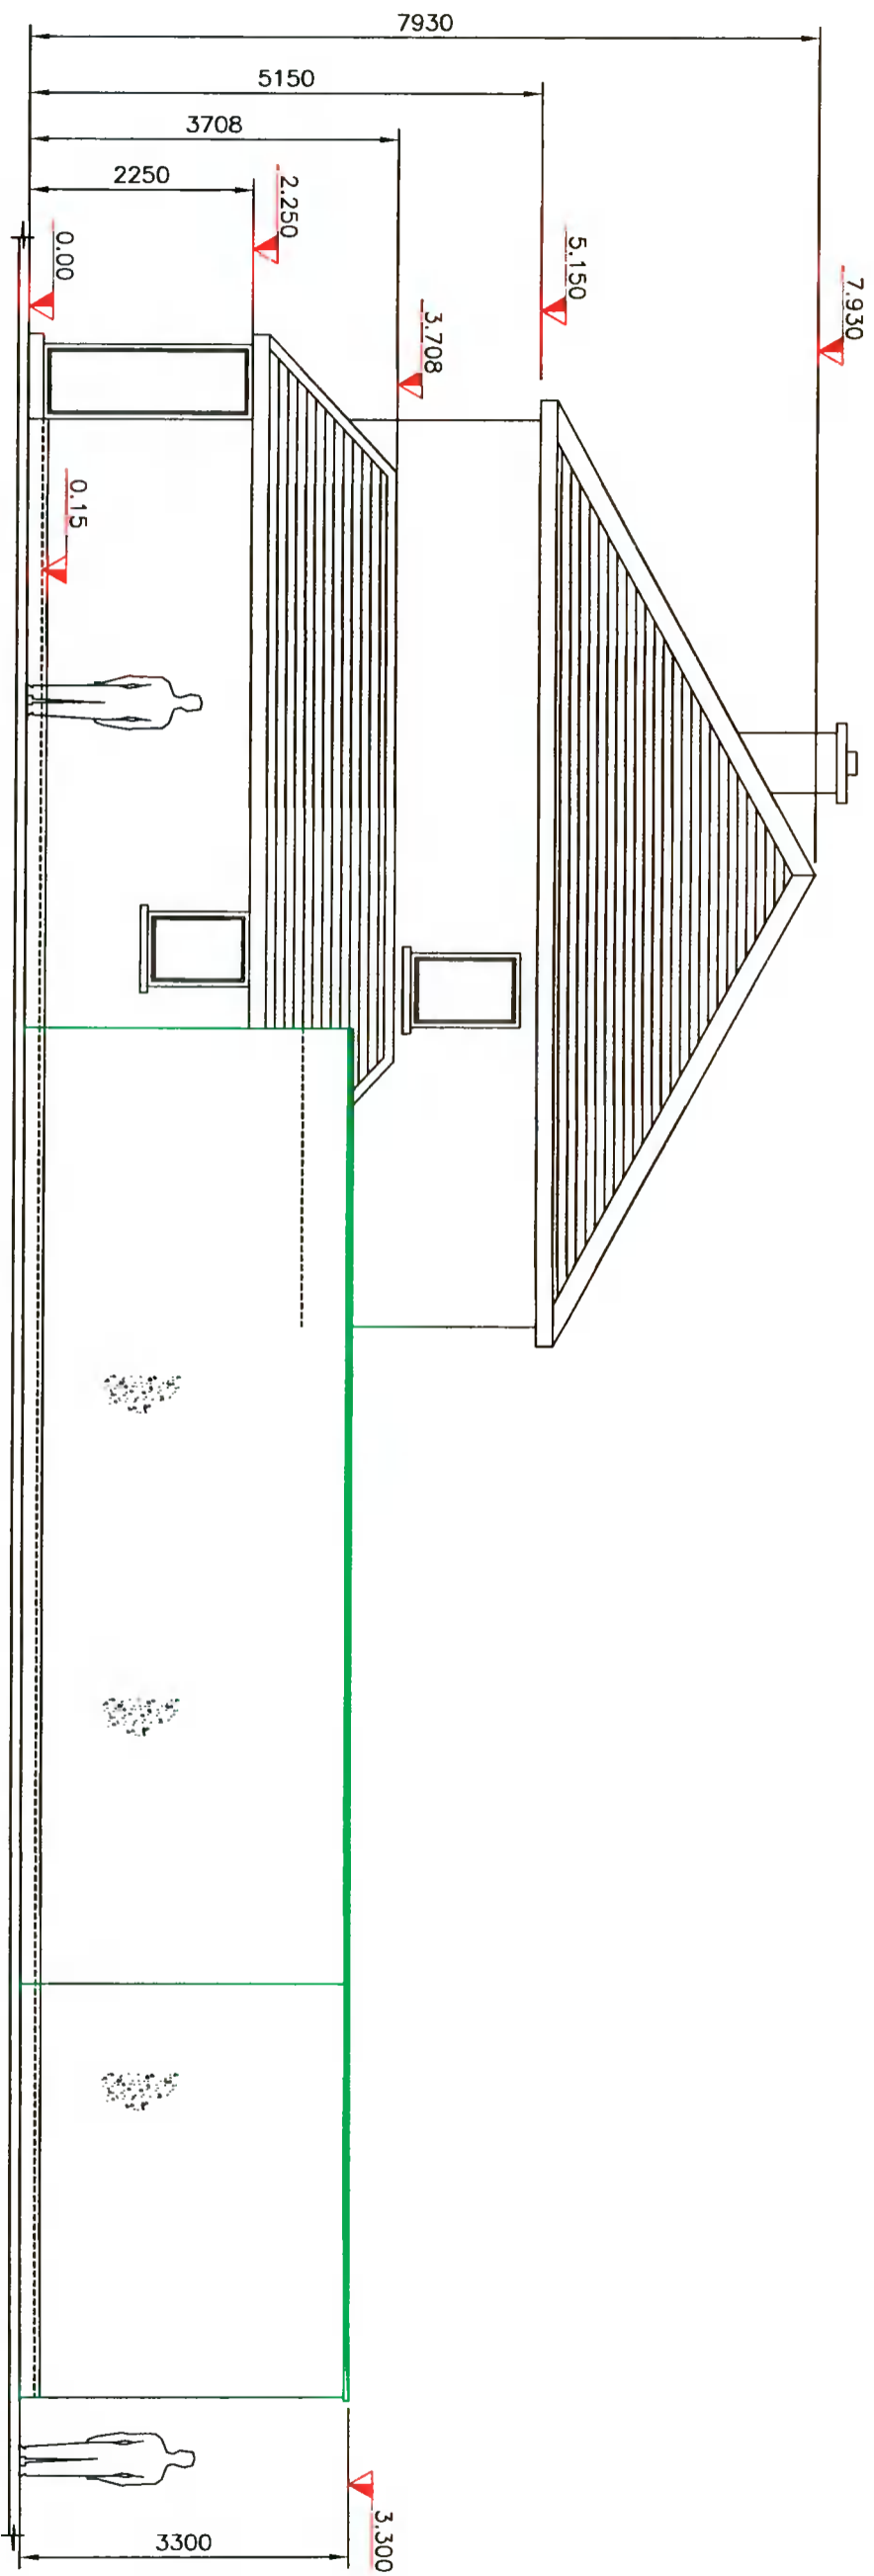

PROPOSED EXTENSION FRONT ELEVATION

ADDITIONAL INFORMATION

The information contained in this drawing is confidential and must not be divulged to any third party without the written consent of 4bes Design Services.

38 Larkfield Avenue
Lucan
Co. Dublin

9 Liffey Wood,
Liffey Valley Park, Lucan,
Co. Dublin, K78 RP70

**PROPOSED EXTENSION -
ELEVATIONS**

DRAWN	JOHN FORBES , 38 LARKFIELD AVE. , LUCAN, CO. DUBLIN
DATE	JUNE 2021
SCALE	1:50 @ A3
Rhoda Campion	

LW - 9

PROPOSED SIDE ELEVATION

ADDITIONAL INFORMATION

The information contained in this drawing is confidential and must not be divulged to any third party without the written consent of abes Design Services.

38 Larkfield Avenue
Lucan
Co. Dublin

9 Liffey Wood,
Liffey Valley Park, Lucan,
Co. Dublin, K78 RP70

PROPOSED SIDE ELEVATION

DRAWN	JOHN FORBES , 38 LARKFIELD AVE. , LUCAN, CO. DUBLIN	Rhoda Campion
DATE	JUNE 2021	
SCALE	1:75 @ A3	