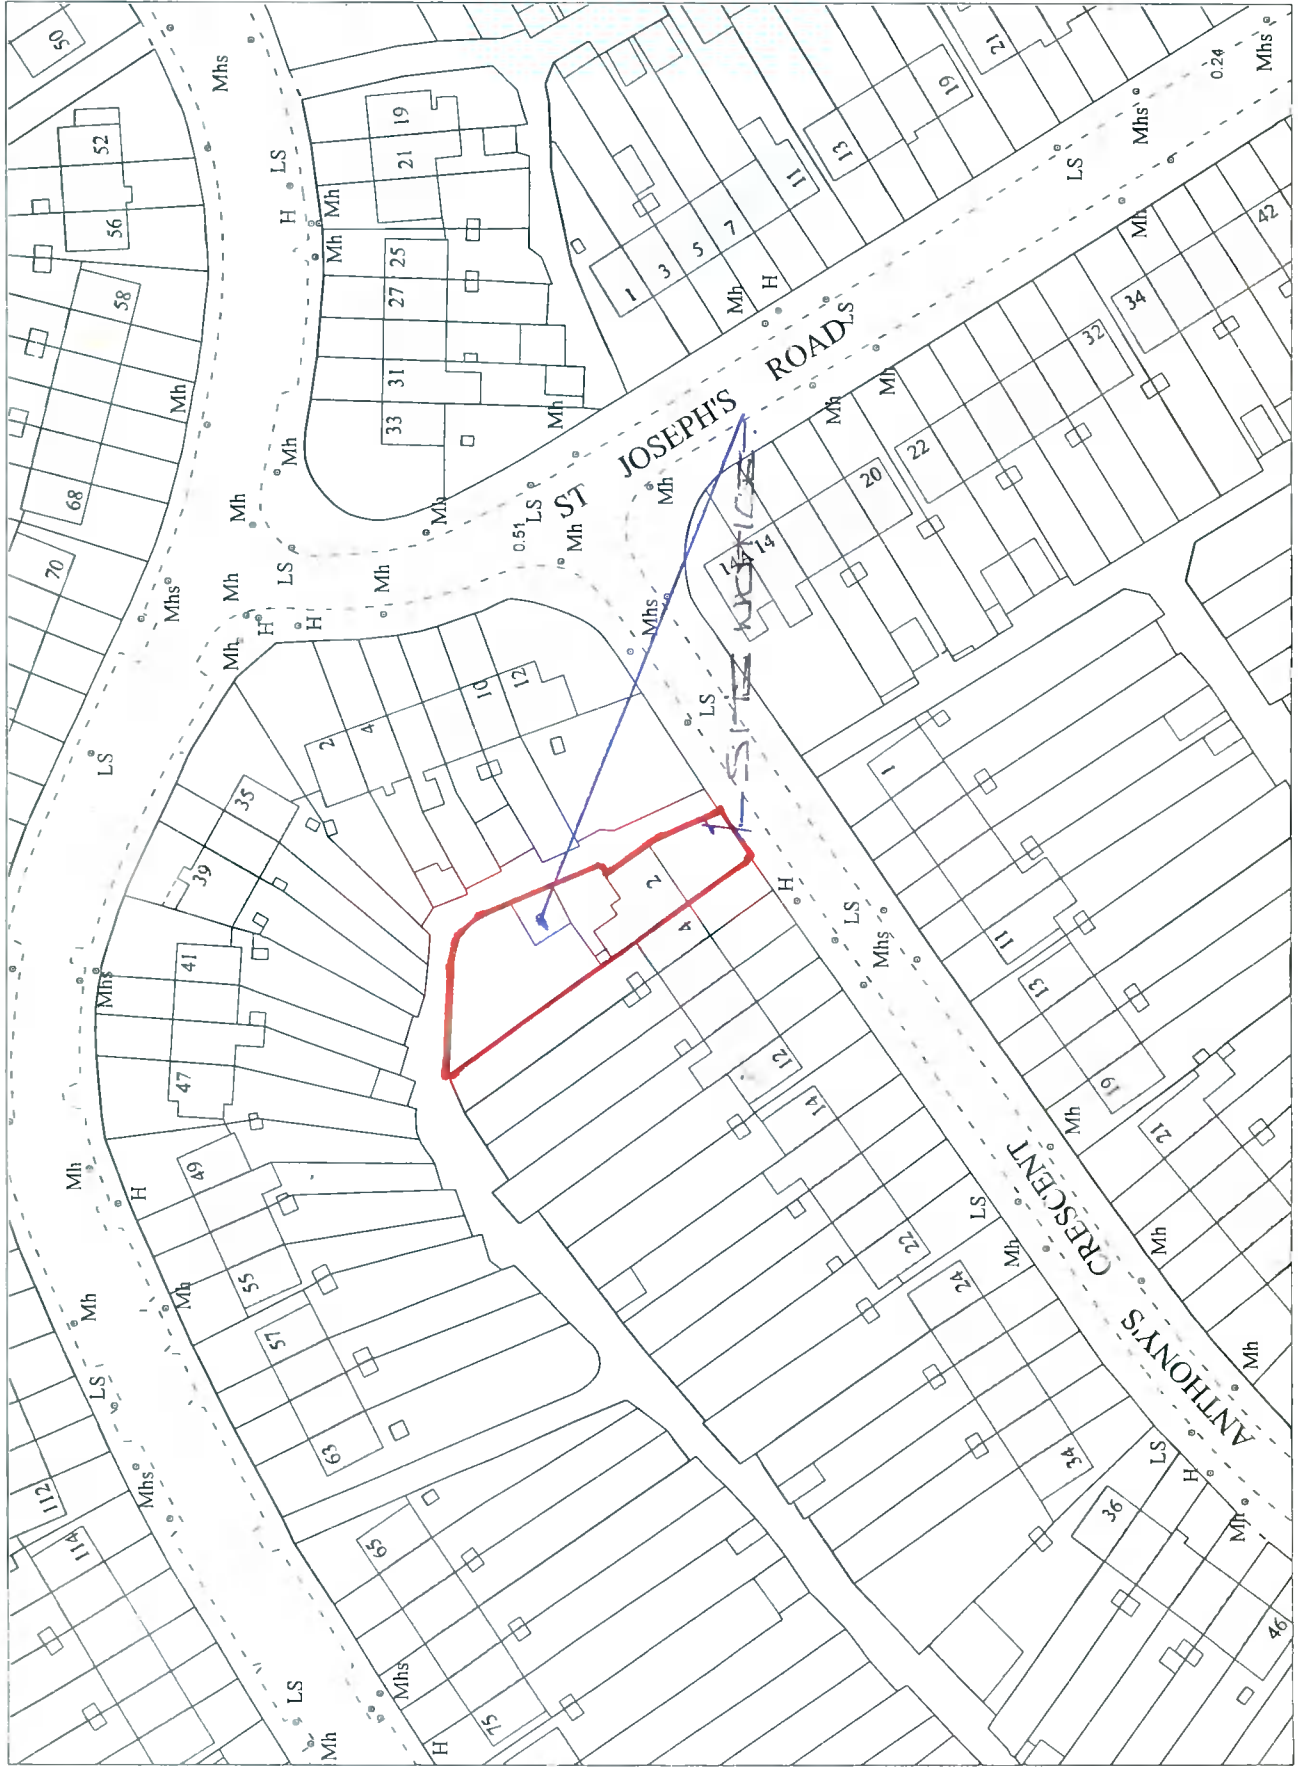

Urban PLACE Map

Surveyed 1972
Revised 2009
Levelled 1992

311225
230455

ITM CENTRE PT. COORDS.

711035.730396

DESCRIPTION

MAP SHEETS

1:1000
3327-15 3327-14

Printed and Compiled by
Snap Print,
Tallaght Retail Park, Belgard Road,
Tallaght, Dublin 24

Sárionn a léighidh neamhdánairlíne cóicheart
Shuirbhíreach Oirdeáils Éireann agus
Rialtas na hÉireann
Unauthorised reproduction infringes Ordnance
Survey, Ireland and Government of Ireland
copyright.

© Suirbhíreach Oirdeáils Éireann, 2009
© Ordnance Survey, Ireland, 2009

230283

Plot Ref. No. 1366407_1_2
Plot Date 02-JUN-2009

Metres
0 20 40 60 80 100
Feet
0 50 100 150 200 250

Scale: 1:1,000
Scala: 1:1,000

310992
230455

310992
230283