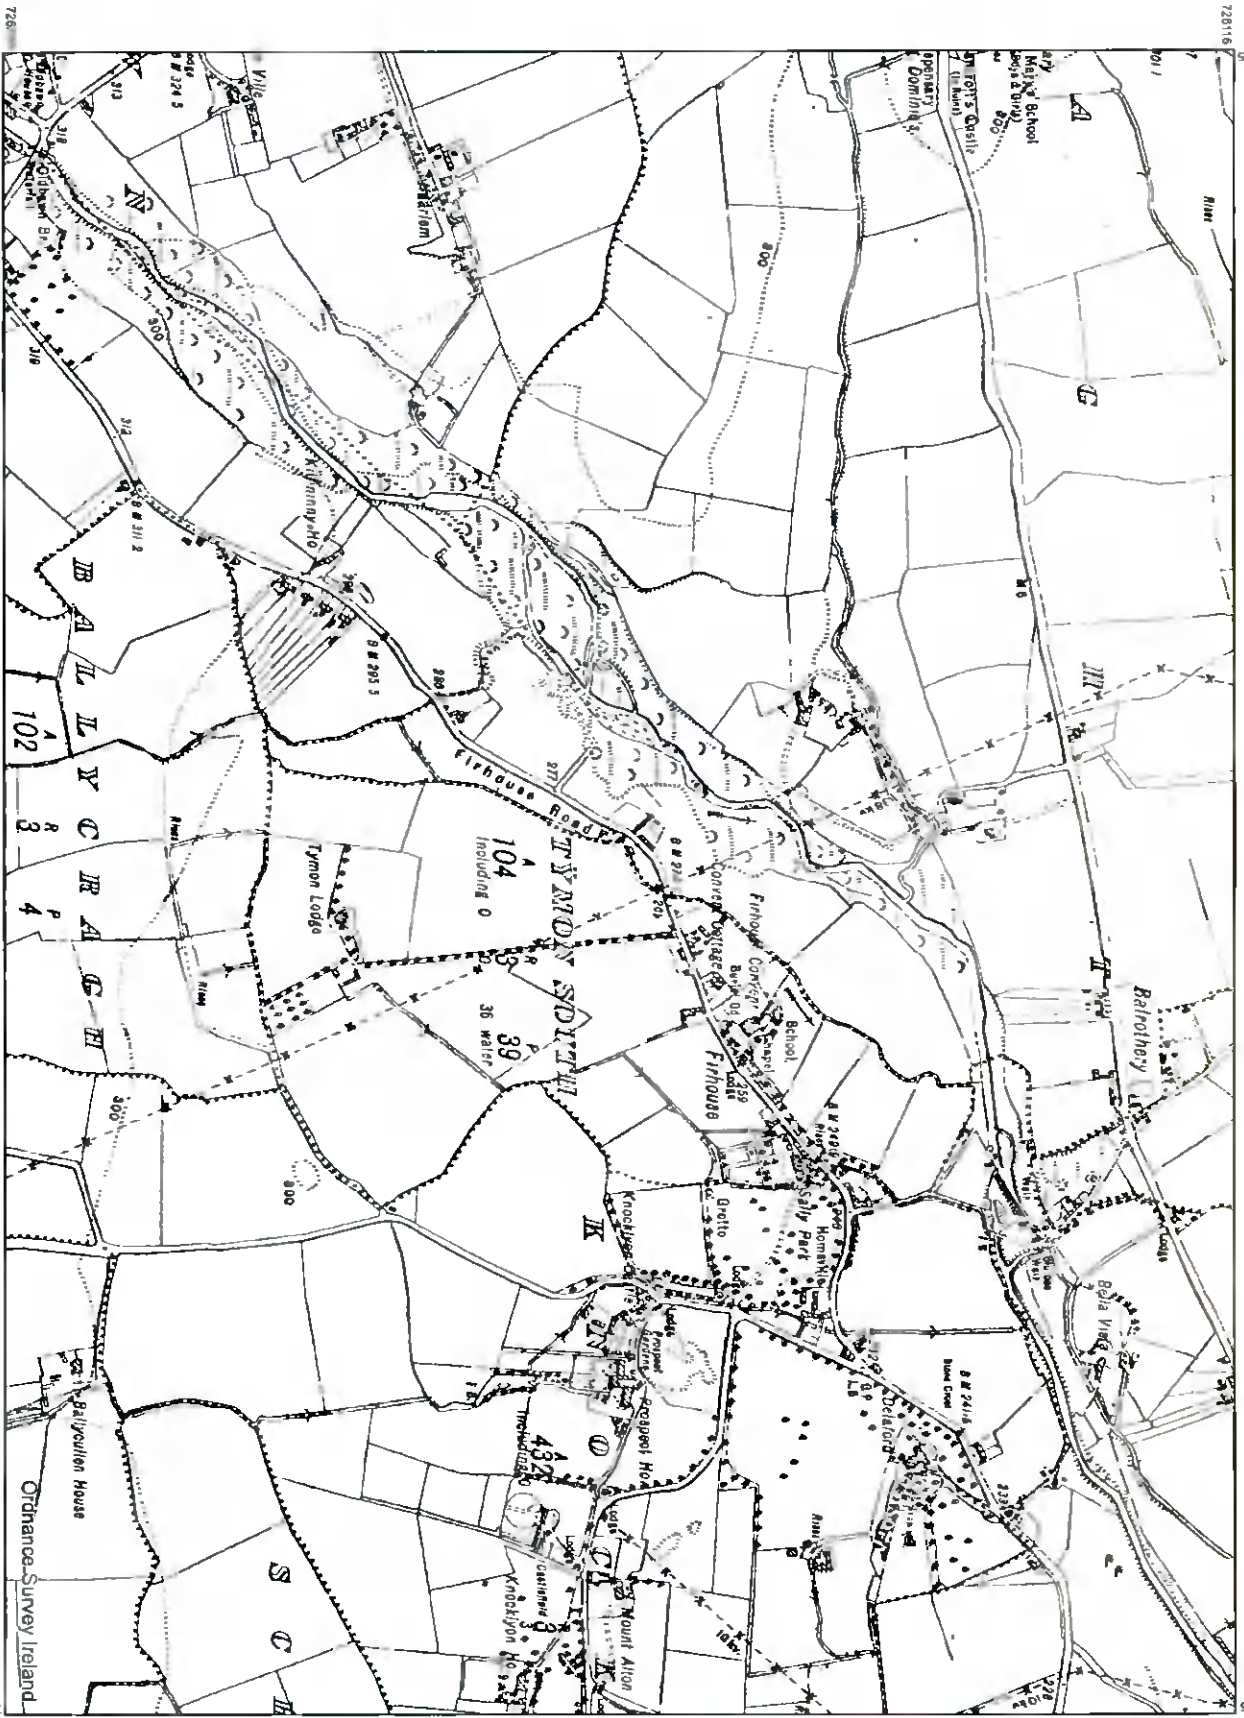

Site Location Map

CENTRE COORDINATES:
ITM 710766 727208

PUBLISHED: 28/10/2021

ORDER NO.: 50229485_1

MAP SERIES: MAP SHEETS:
6 Inch Resistor ITM DN022

COMPILED AND PUBLISHED BY:
Ordnance Survey Ireland,
Phoenix Park,
Dublin 8,
Ireland.

The representation on this map of a road, track or footpath is not evidence of the existence of a right of way.

Ordnance Survey maps never show legal property boundaries, nor do they show ownership of physical features.

© Surbhreacht Ordánais Éireann 2021
© Ordnance Survey Ireland, 2021
www.osi.ie/copyright

LEGEND:
<http://www.osi.ie>,
search 'Large Scale Legend'

CAPTURE RESOLUTION:
The map objects are only accurate to the resolution at which they were captured.
Output scale is not indicative of data capture scale.
Further information is available at:
<http://www.osi.ie>; search 'Capture Resolution'