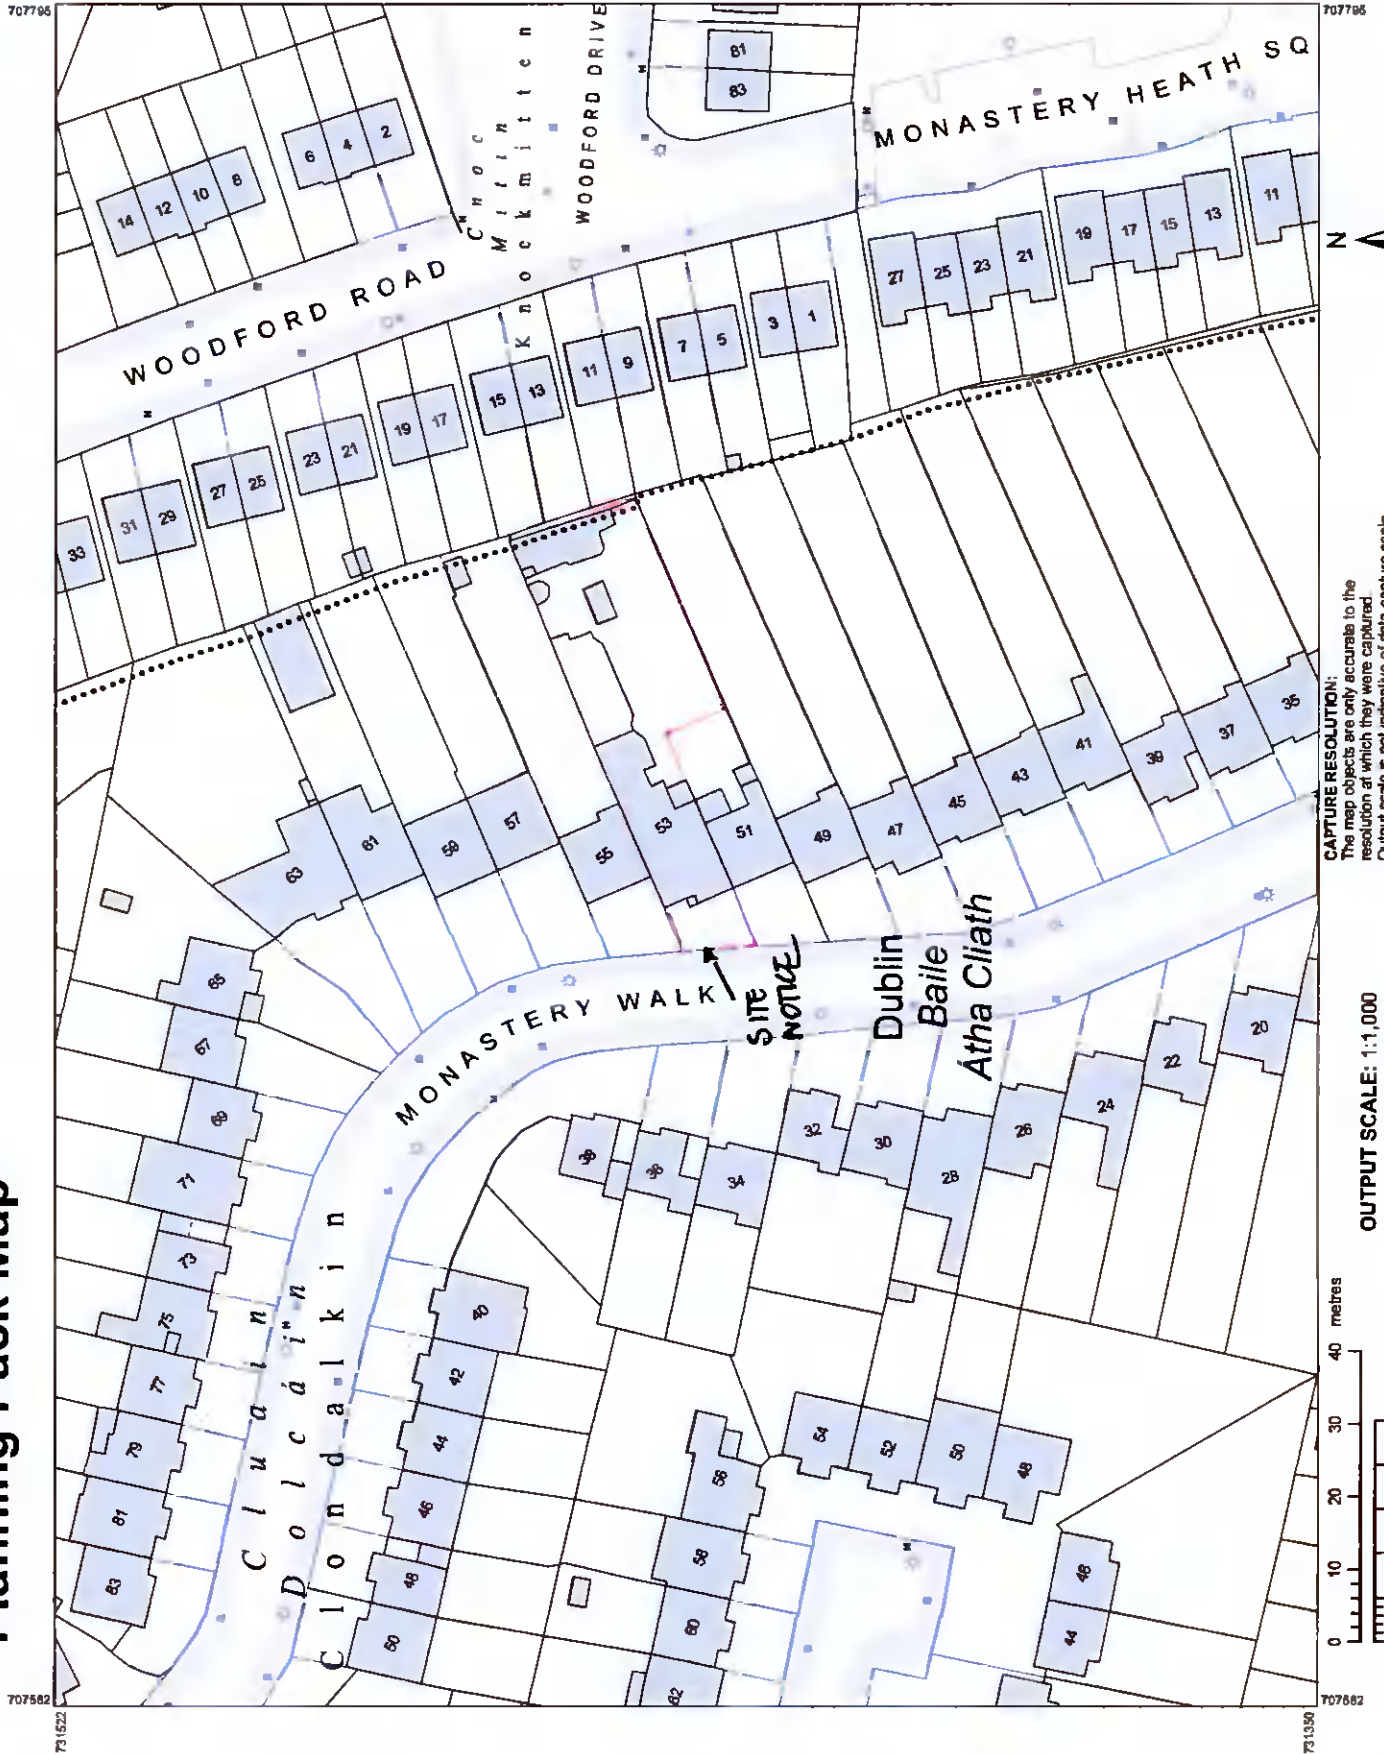

The representation on this map
of a road, track or footpath
is not evidence of the existence
of a right of way.

Ordnance Survey maps
never show legal property
boundaries, nor do they
show ownership of
physical features.

© Suirbheireacht Ordánais Éireann,
2021
© Ordnance Survey Ireland, 2021
www.osi.ie/copyright

LEGEND:
<http://www.osi.ie>;
search 'Large Scale Legend'

CAPTURE RESOLUTION:
The map objects are only accurate to the
resolution at which they were captured.
Output scale is not indicative of data capture scale.
Further information is available at:
<http://www.osi.ie>; search 'Capture Resolution'

OUTPUT SCALE: 1:1,000

707795 731522
707582 731522
731330 707662
731330 707795