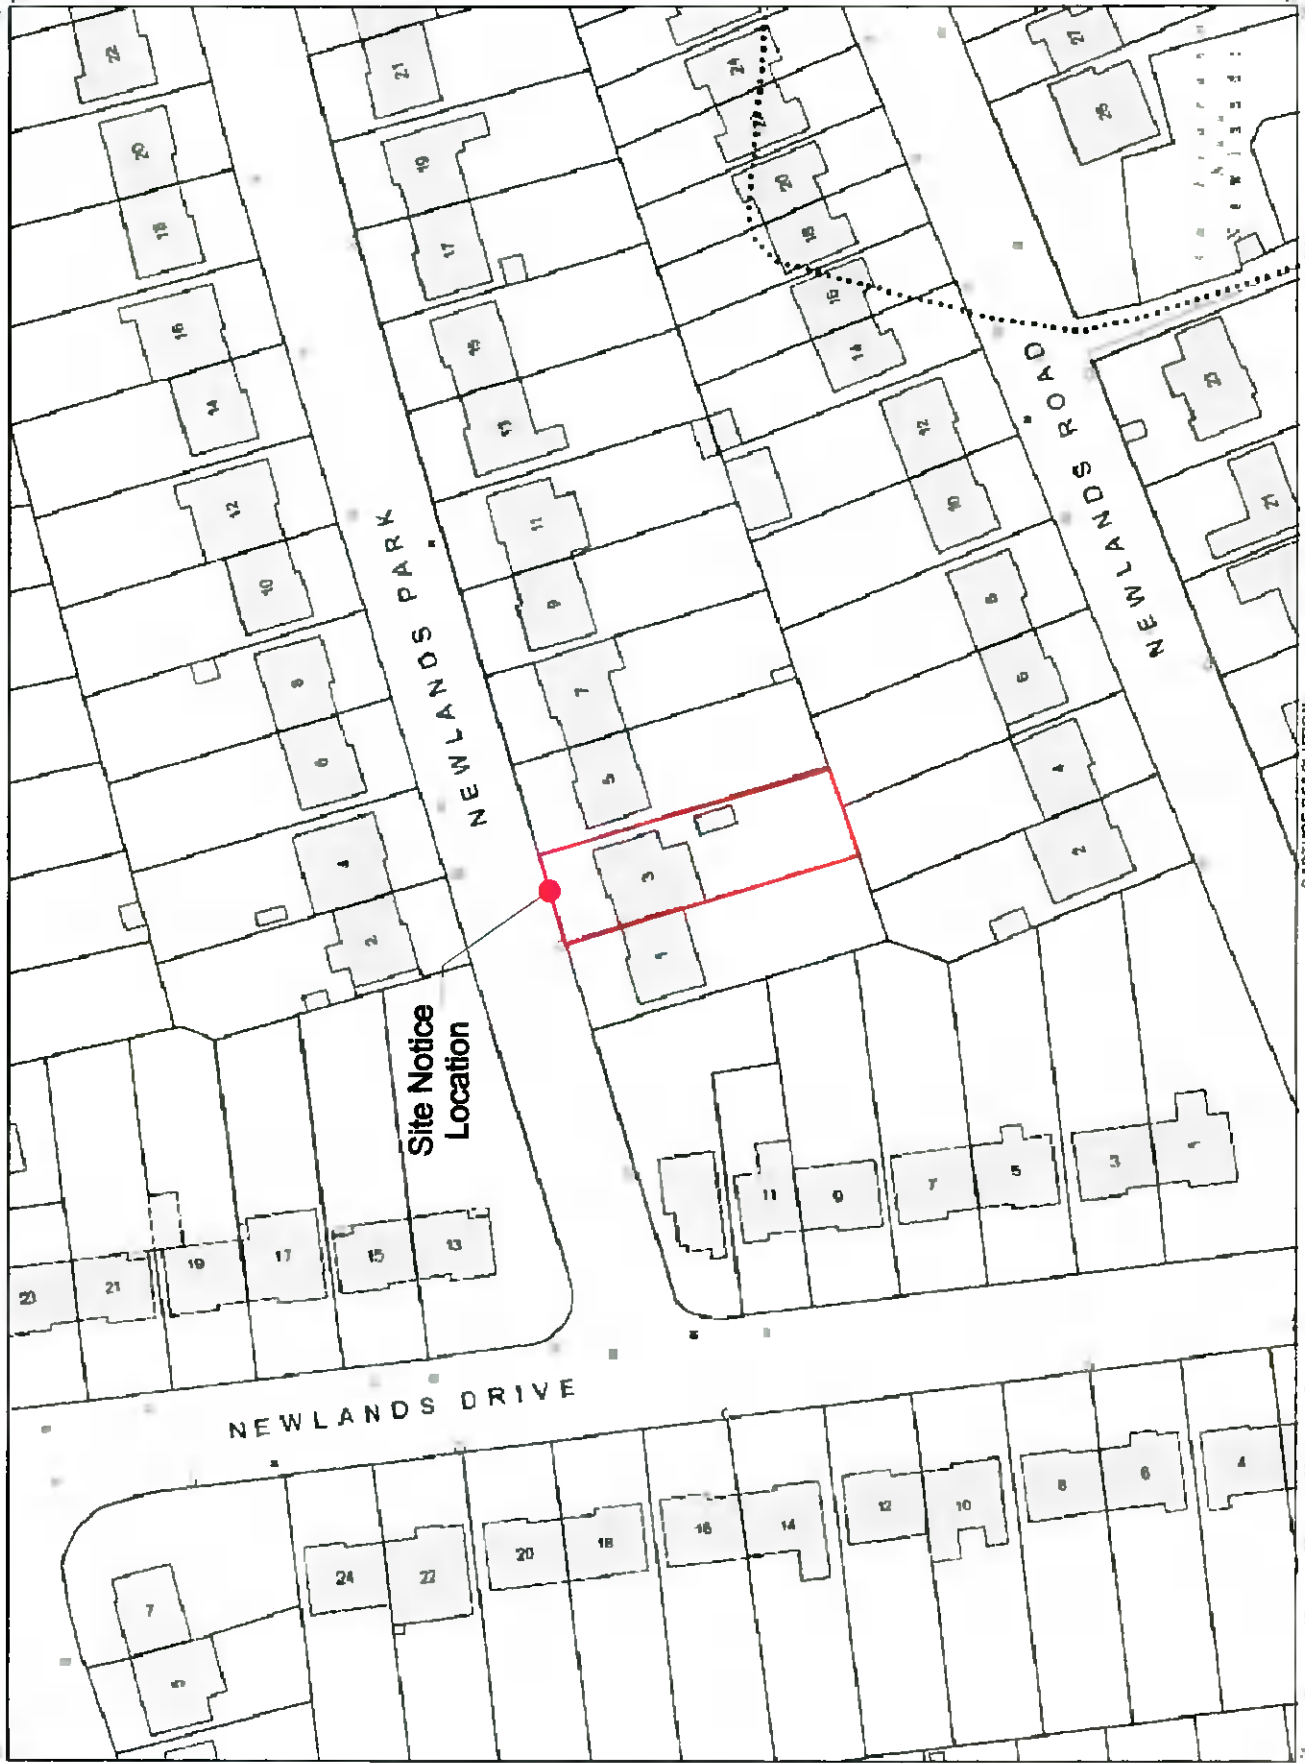

Planning Pack Map

CENTRE COORDINATES:
ITM 707399 733629

PUBLISHED: 26/04/2021 **ORDER NO.:** 50168777_1

MAP SERIES: 1:1,000 **MAP SHEETS:** 3326-1E

COMPILED AND PUBLISHED BY:
Ordnance Survey Ireland
Phoenix Park
Dublin 8,
Ireland.

Unauthorised reproduction
infringes Ordnance Survey Ireland
and Government of Ireland
copyright

All rights reserved.
No part of this publication may
be copied, reproduced
or transmitted in any form
or by any means without the prior
written permission of
the copyright owners.

The representation on this map
of a road, track or footpath
is not evidence of the existence
of a right of way.

Ordnance Survey maps
never show legal property
boundaries nor do they
show ownership of
physical features

© Suirbhreacht Ordánais Éireann
2021
© Ordnance Survey Ireland, 2021
www.osi.ie/copyright

LEGEND:
<http://www.osi.ie>
search Large Scale Legend

Site Notice
Location

CAPTURE RESOLUTION

The map objects are only accurate to the
resolution at which they were captured.
Output scale is not indicative of data capture scale.
Further information is available at:
<http://www.osi.ie> search Capture Resolution

OUTPUT SCALE: 1:1,000