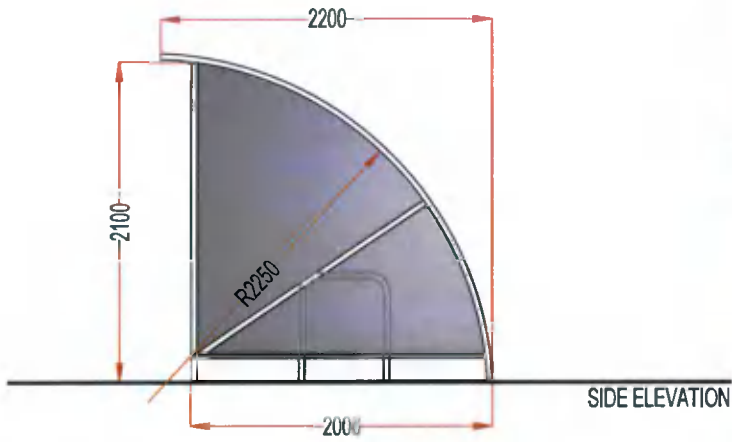

A4

Job Title
**DEVELOPMENT AT SITE C,
 COLLEGE LANE, GREENOGUE
 RATHCOOLE, Co. DUBLIN**

Drawing Title
COVERED BIKE PARK

Drawn: TK
 Checked: PK
 Approved: PK
 Scales: 1:50 @A4
 Date: OCTOBER 2021

KAVANAGH BURKE
 CONSULTING ENGINEERS

Drawing No. **GA-A10**

Rev. **PL1**