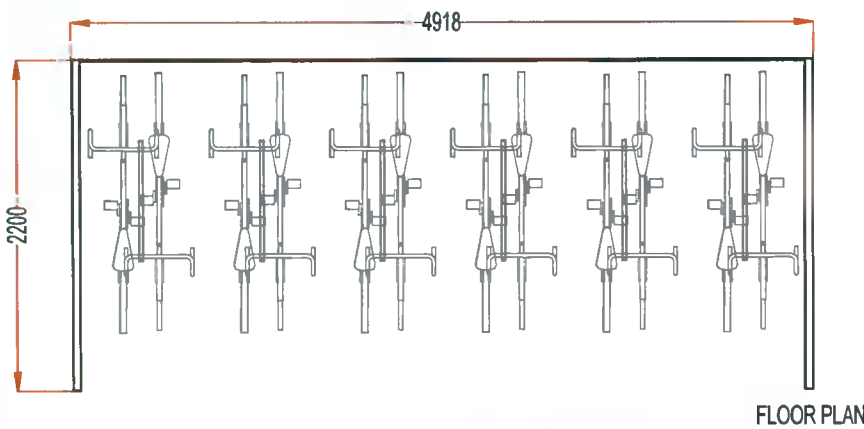

A4

Job Title
**DEVELOPMENT AT SITE C,
 COLLEGE LANE, GREENOGUE
 RATHCOOLE, Co. DUBLIN**

Drawing Title
COVERED BIKE PARK

Drawn: TK
 Checked: PK
 Approved: PK
 Scales: 1:50 @A4
 Date: OCTOBER 2021

KAVANAGH BURKE
 CONSULTING ENGINEERS

Drawing No. **GA-A10**

Rev. **PL1**