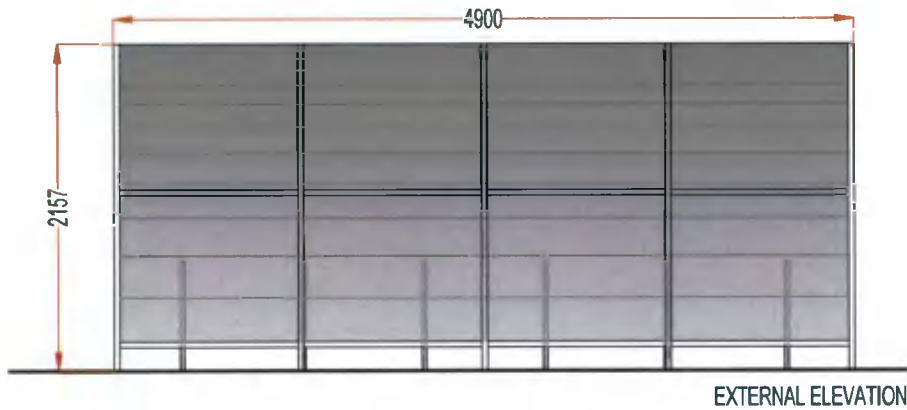

A4

Job Title
**DEVELOPMENT AT SITE C,
 COLLEGE LANE, GREENOGUE
 RATHCOOLE, Co. DUBLIN**

Drawing Title
COVERED BIKE PARK

Drawn: TK
 Checked: PK
 Approved: PK
 Scales: 1:50 @A4
 Date: OCTOBER 2021

KAVANAGH BURKE
 CONSULTING ENGINEERS