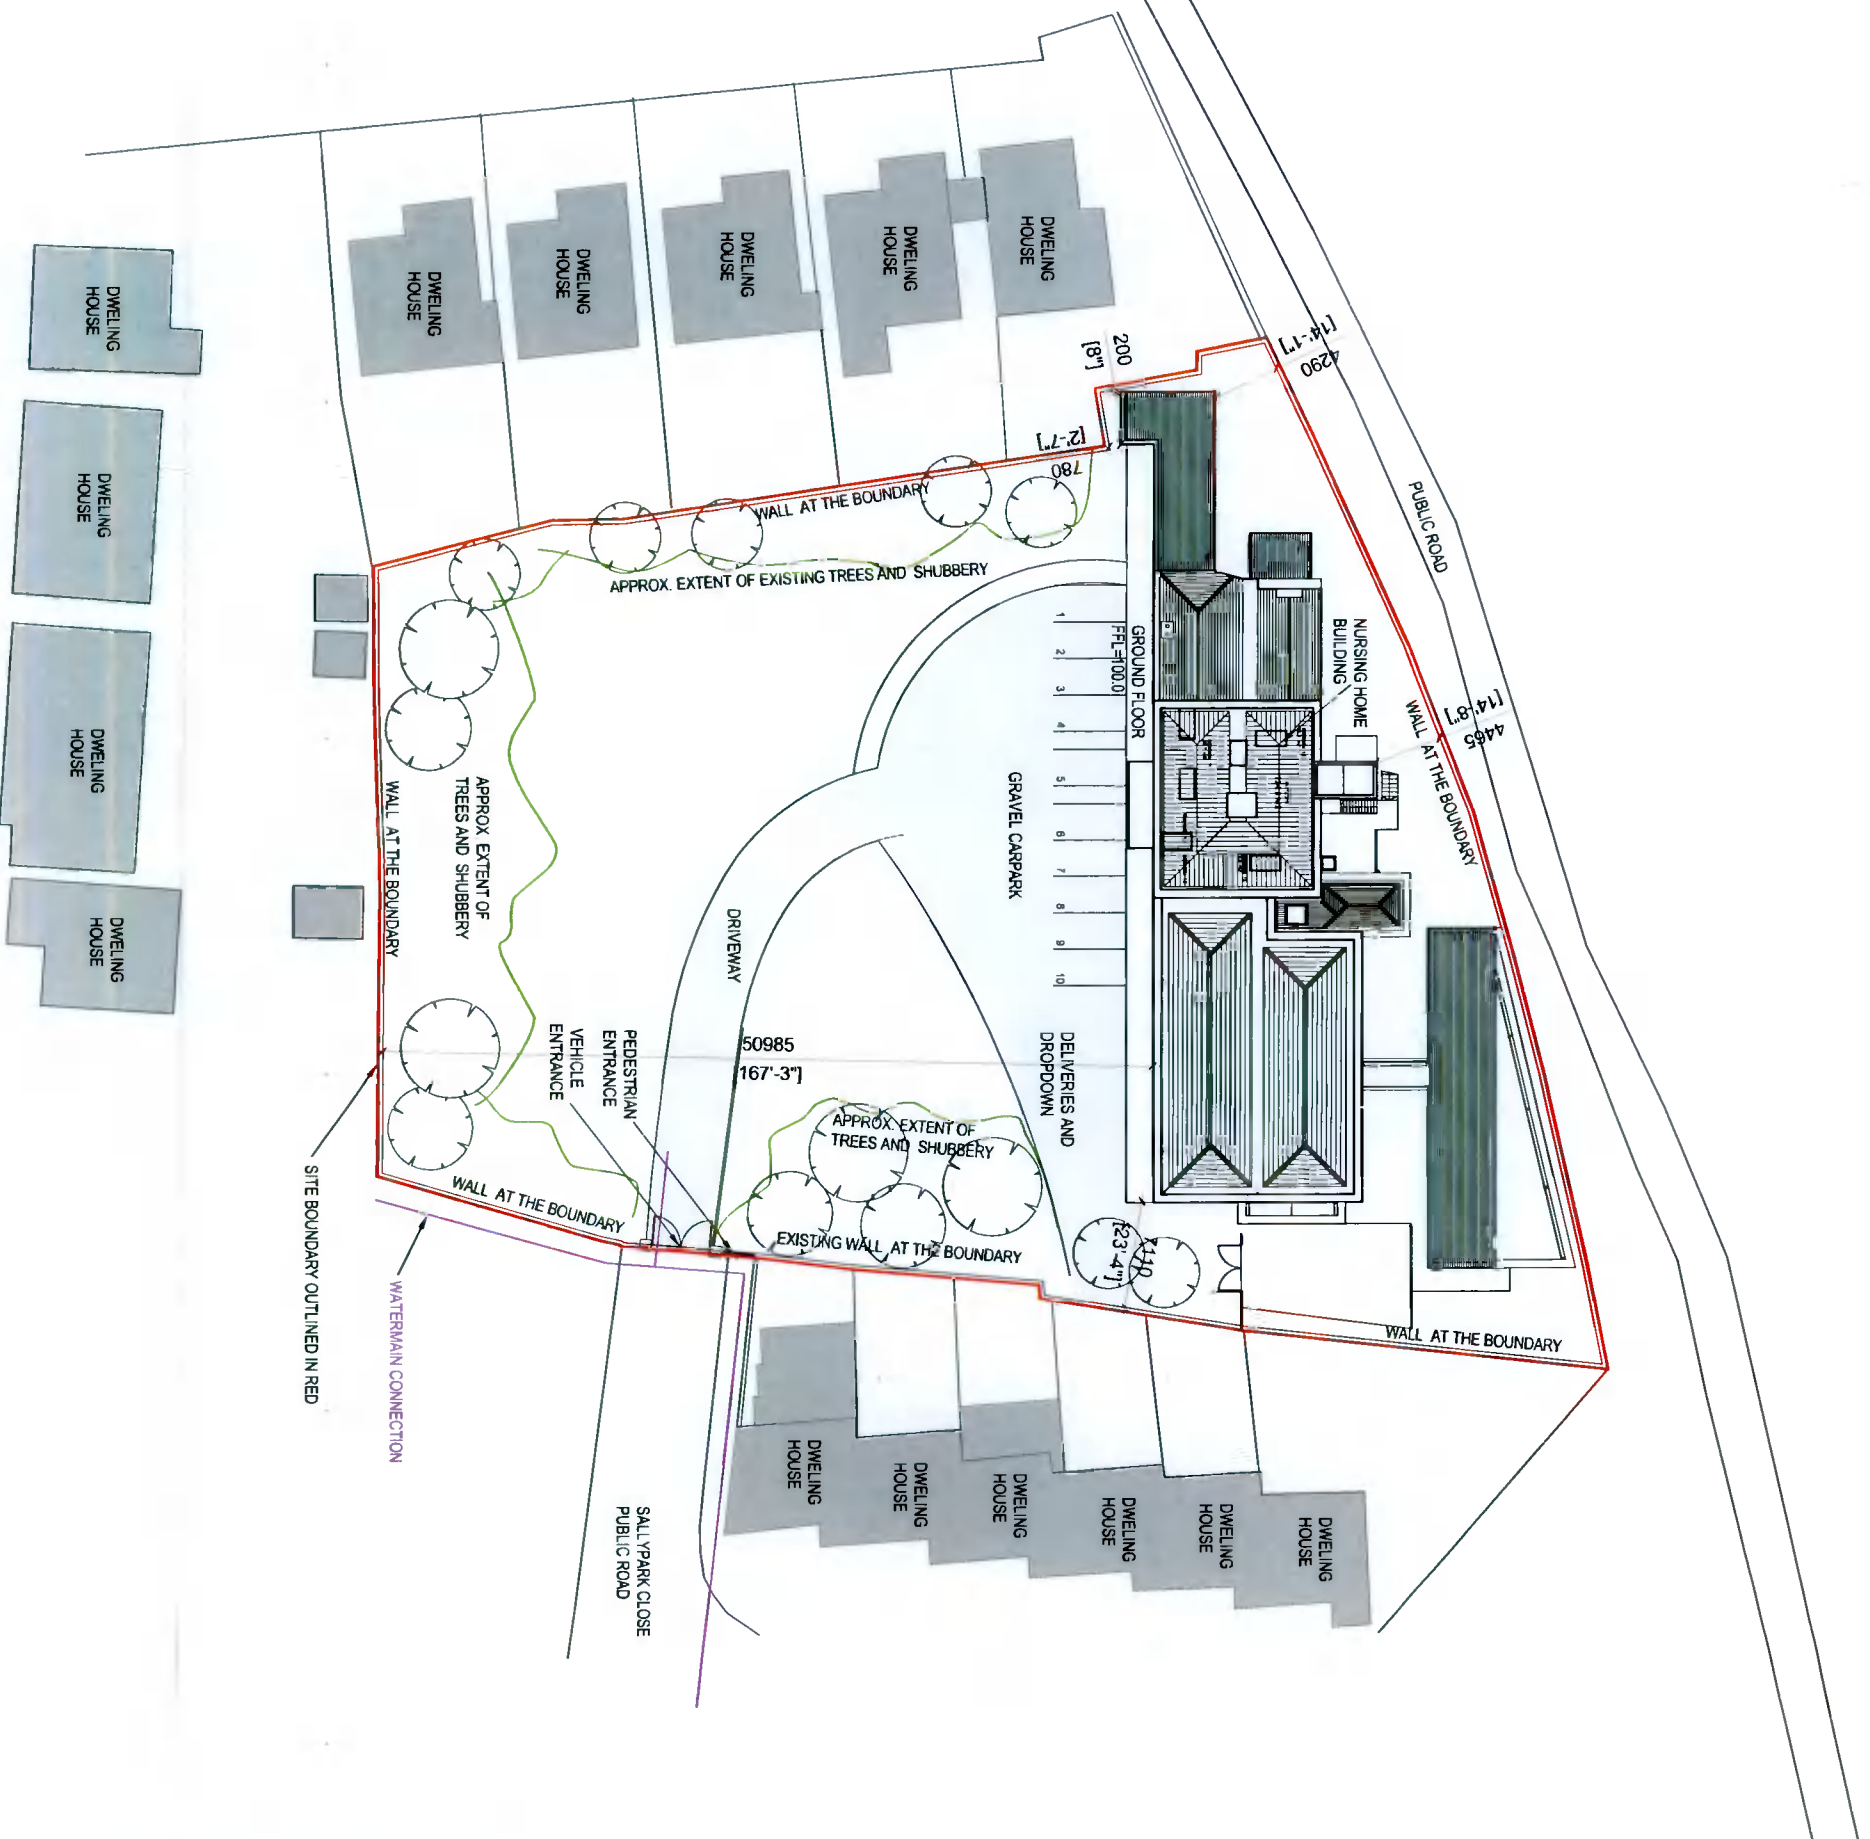

SITE LAYOUT PLAN as Existing
 Area: 0.39 Ha
 SCALE: 1:500

Total Existing Parking Space: 10

REV	DATE	BY	NOTES
B	Nov 2021	GC	PARKING SPACES ADDED

CEA ARCHITECTS

7E, NUTGROVE OFFICE PARK, RATHFARHAM, DUBLIN 14 01 4602000
 17 SOUTH MALL, CORK 021 4272000
 15 MILL ROAD, MIDDLETON, CO. CORK 021 4637000
 INFO@CEAGROUP.IE WWW.CEAGROUP.IE

Oaklands Nursing Home Ltd.

NURSING HOME
 Sally Park Nursing Home, Sally Park Close, Firhouse, Dublin 24

SITE LAYOUT PLAN
 as Existing
 May 2018
 SCALE 1:500 @ A3

18109

JMC SC
 L004

18109-CEA-F1 B