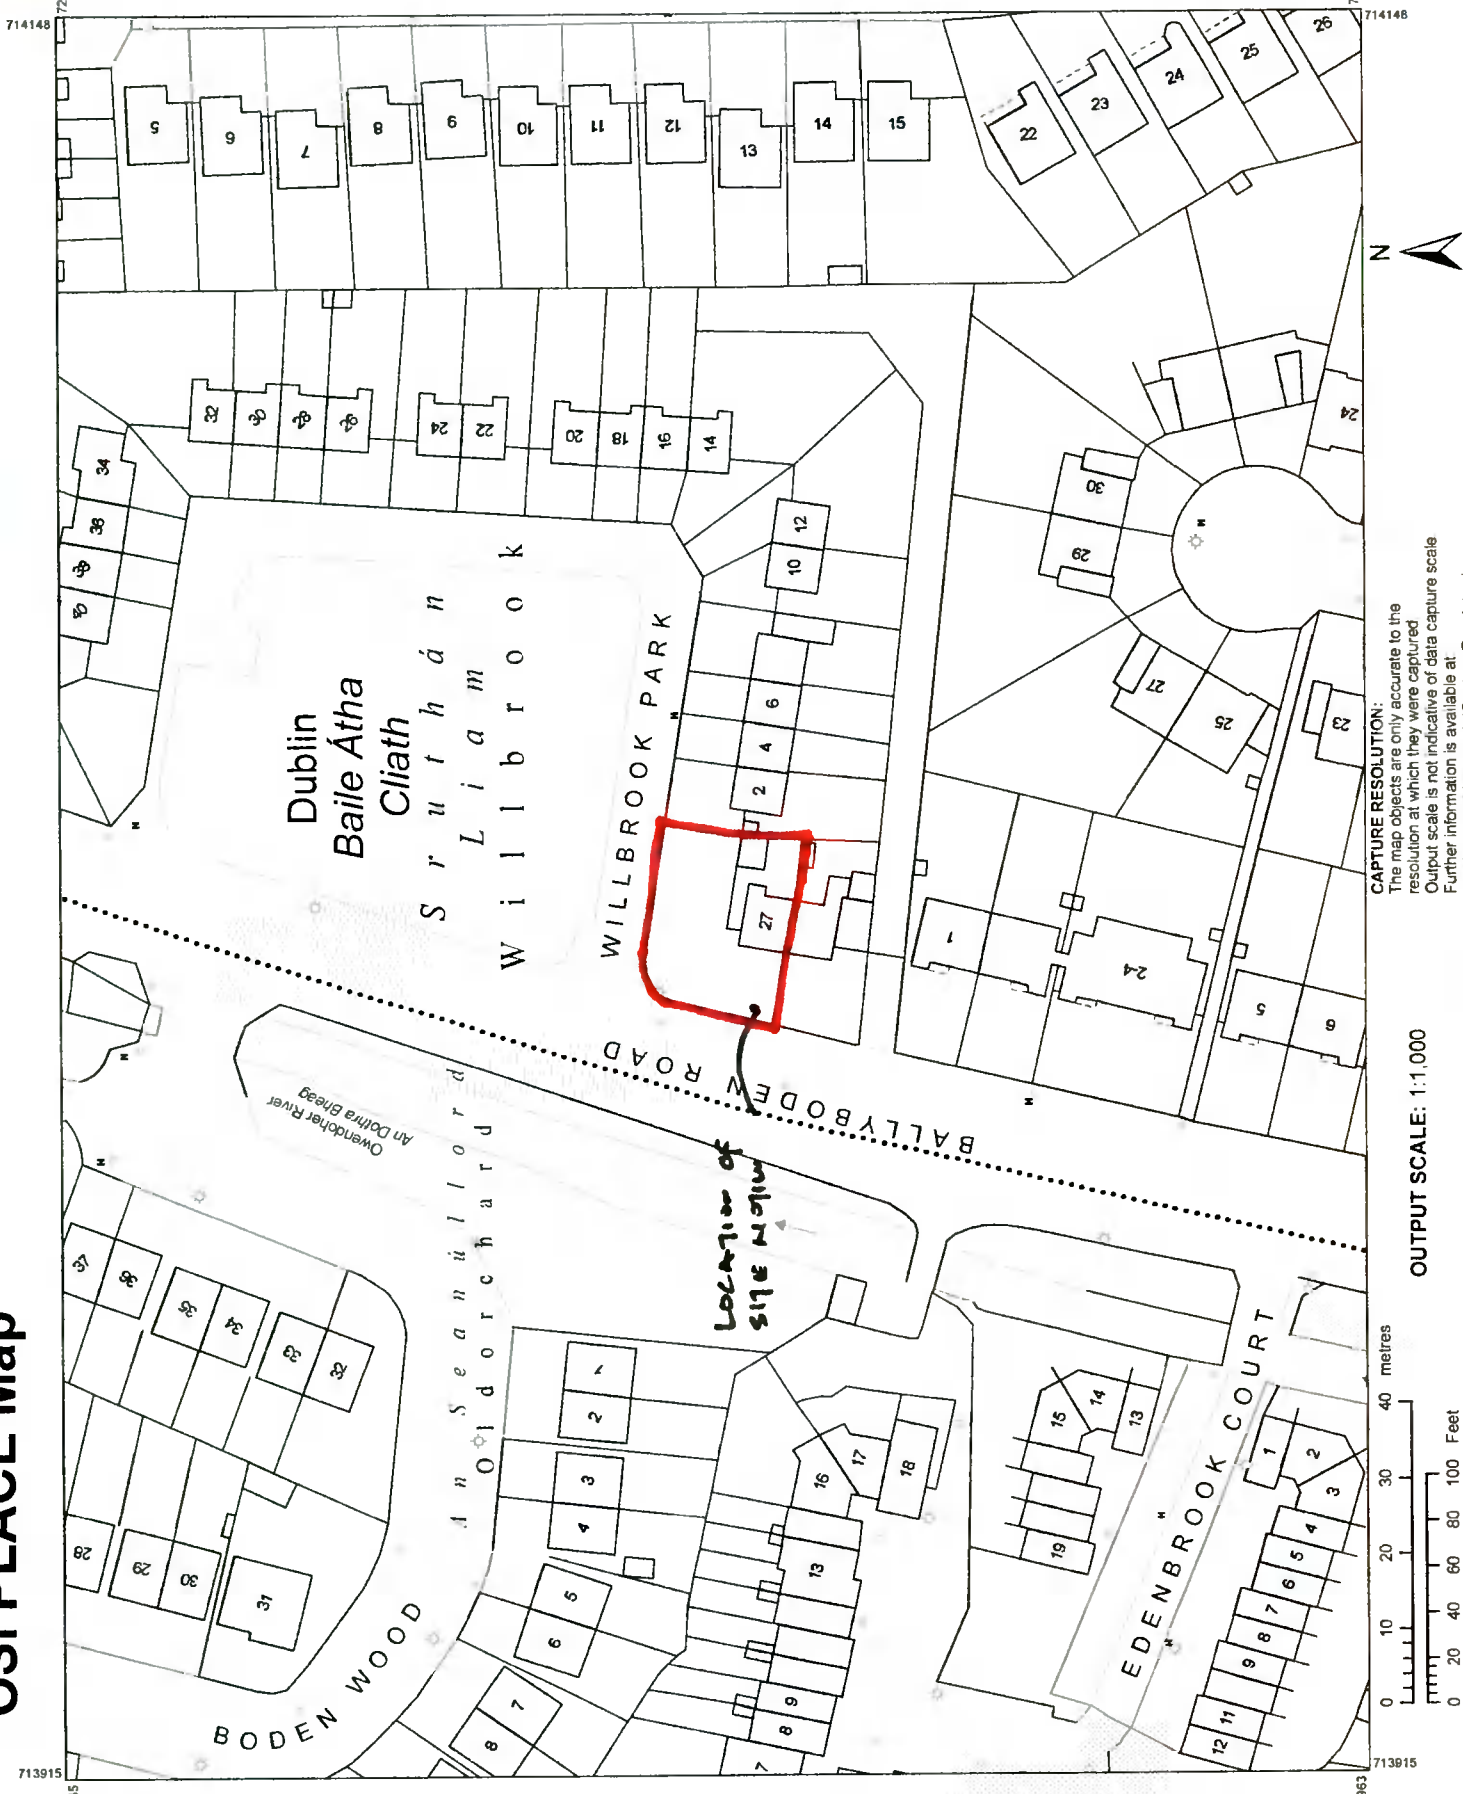

OSi PLACE Map

CENTRE COORDINATES:
ITM 714032.728049

PUBLISHED: 02/09/2021
ORDER NO.: 50217267_1

MAP SERIES: 1:1,000
MAP SHEETS: 3391-08

OS MAP NUMBER NO
CYAL 10164913

COMPILED AND PUBLISHED BY:
Ordnance Survey Ireland,
Phoenix Park,
Dublin 8,
Ireland.

Unauthorised reproduction
infringes Ordnance Survey Ireland
and Government of Ireland
copyright.

All rights reserved.
No part of this publication may
be copied, reproduced
or transmitted in any form
or by any means without the prior
written permission of
the copyright owners.

The representation on this map
of a road, track or footpath
is not evidence of the existence
of a right of way

Ordnance Survey maps
never show legal property
boundaries, nor do they
show ownership of
physical features

© Suirbhéireacht Ordanáis Éireann,
2021
© Ordnance Survey Ireland, 2021
www.osi.ie/copyright

LEGEND:
<http://www.osi.ie>
search 'Large Scale Legend'

CAPTURE RESOLUTION:
The map objects are only accurate to the
resolution at which they were captured.
Output scale is not indicative of data capture scale
Further information is available at
<http://www.osi.ie> search 'Capture Resolution'

OUTPUT SCALE: 1:1,000