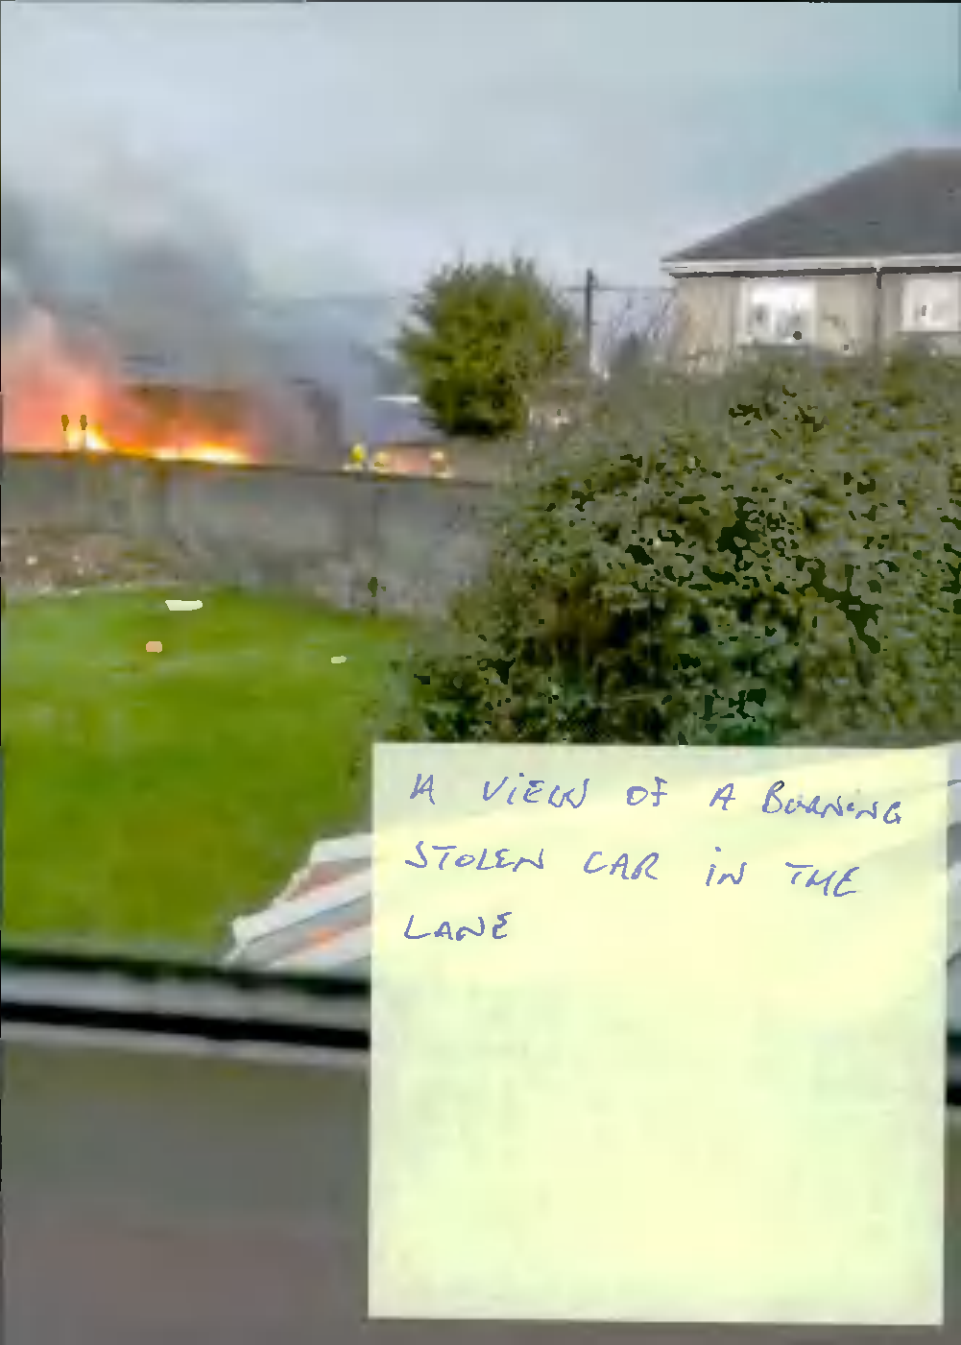

A VIEW OF THE LANE  
LOOKING DOWN FROM  
WHEATFIELD ROAD

A VIEW OF THE LANE  
AT THE BACK OF  
OAKCOURT GROVE

A photograph of a narrow paved lane leading to a row of houses. The lane is flanked by a stone wall on the left and dense bushes on the right. In the foreground, two black posts with white reflective bands are connected by a chain, partially blocking the lane. A sign is placed in the foreground, reading: 

A VIEW OF THE LANE  
AT THE BACK OF  
DALCOURT GROVE

A VIEW OF THE BARRIER  
STOPPING PEOPLE GOING  
DOWN THE LANE  
STOPPING ANTI SOCIAL BEHAVIOUR  
STOPPING STOLEN CARS  
FROM GOING DOWN AND  
BEING BURNED OUT.  
MY HOUSE 2ND ON THE  
LEFT

A VIEW OF A SECTION  
OF THE BARRIER PULLED  
BACK, ALLOWING  
PEOPLE TO ACCESS  
THE LAKE WAY

IS THE PROPOSED SILVER  
GRANITE DEVELOPMENT  
ALLOWED TO USE THIS LANE  
WAY AS PART OF THE  
DEVELOPMENT.

A VIEW OF A BURNING  
STOLEN CAR IN THE  
LANE

A photograph showing a residential area. In the background, a house is on fire, with bright orange flames and thick black smoke rising into the sky. The house is partially obscured by a grey concrete wall. To the right, another house with a dark roof and lit windows is visible. In the foreground, there is a green lawn and a large, dense green bush. A white handwritten note is placed in the lower right corner of the image.