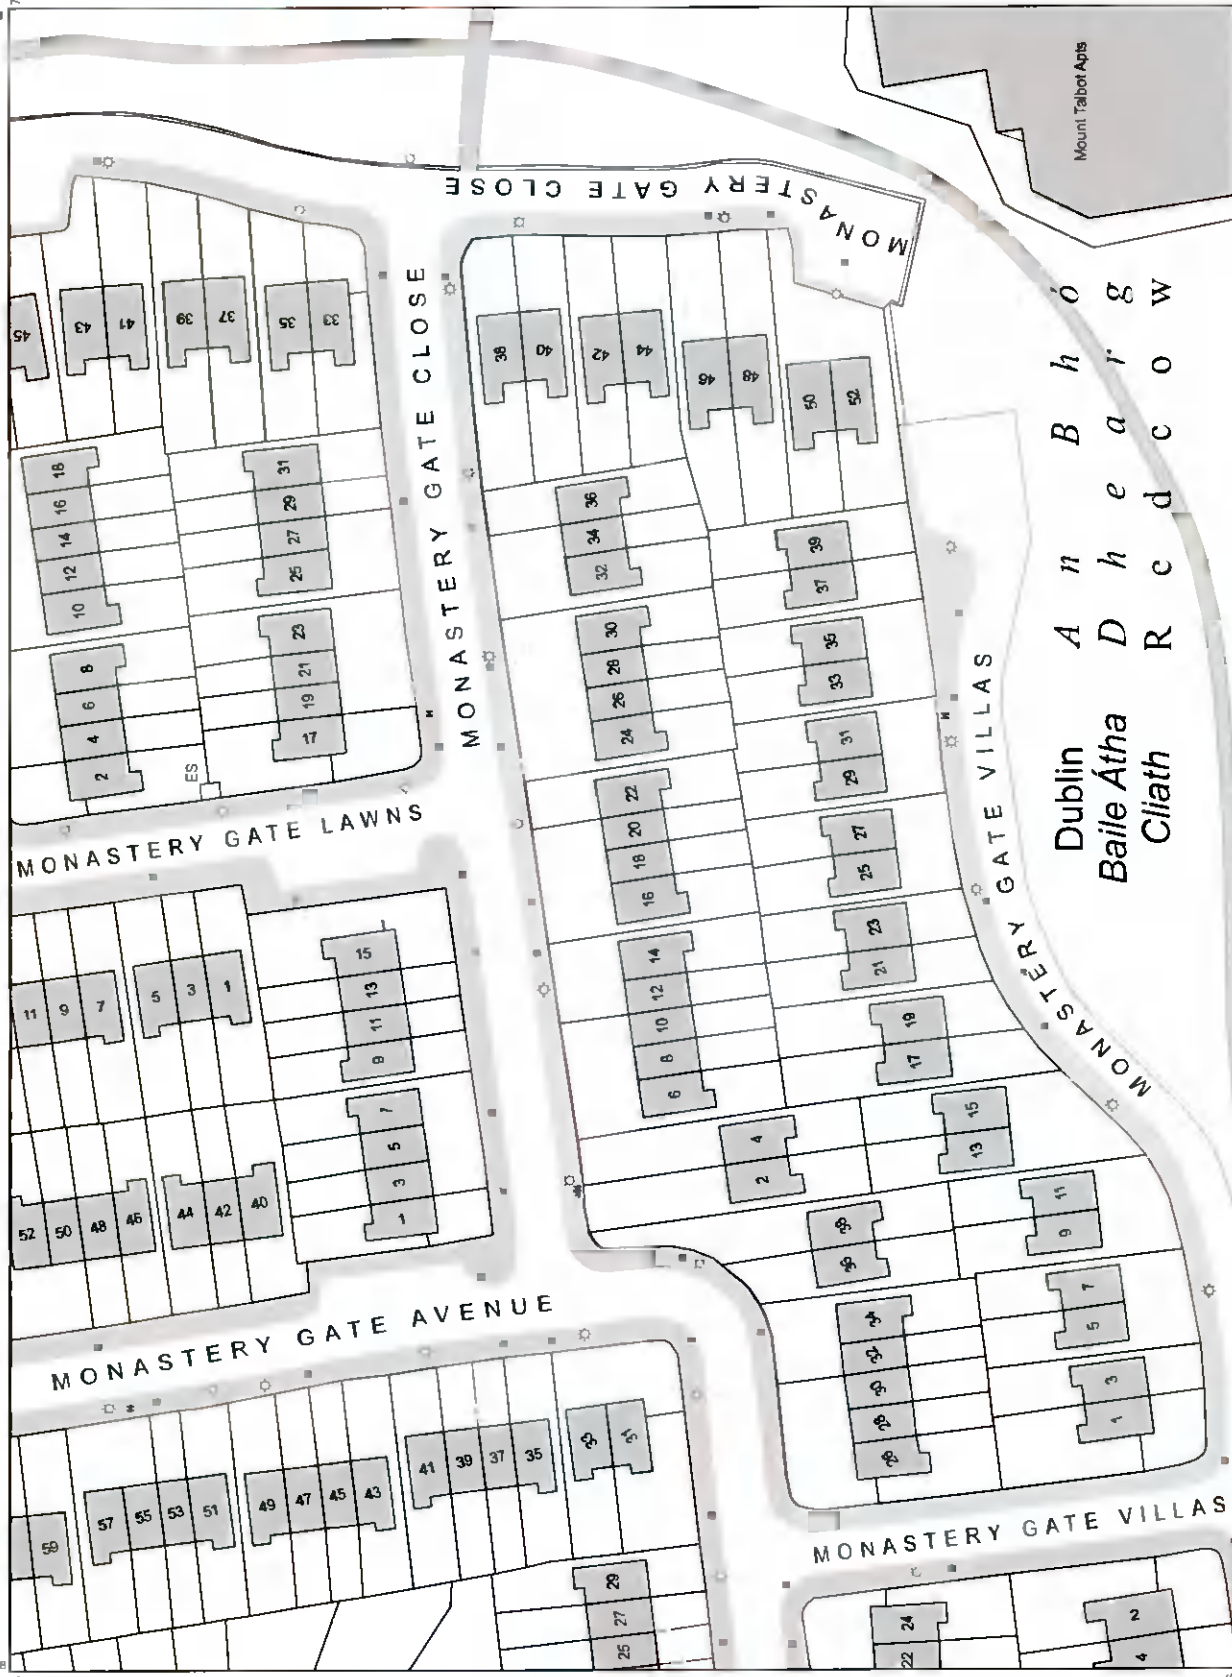

CAPTURE RESOLUTION:
The map objects are only accurate to the
resolution at which they were captured.
Output scale is not indicative of data capture scale
Further information is available at
<http://www.osi.ie>, search 'Capture Resolution'

OUTPUT SCALE: 1:1,000

708471

708238

711066

711066