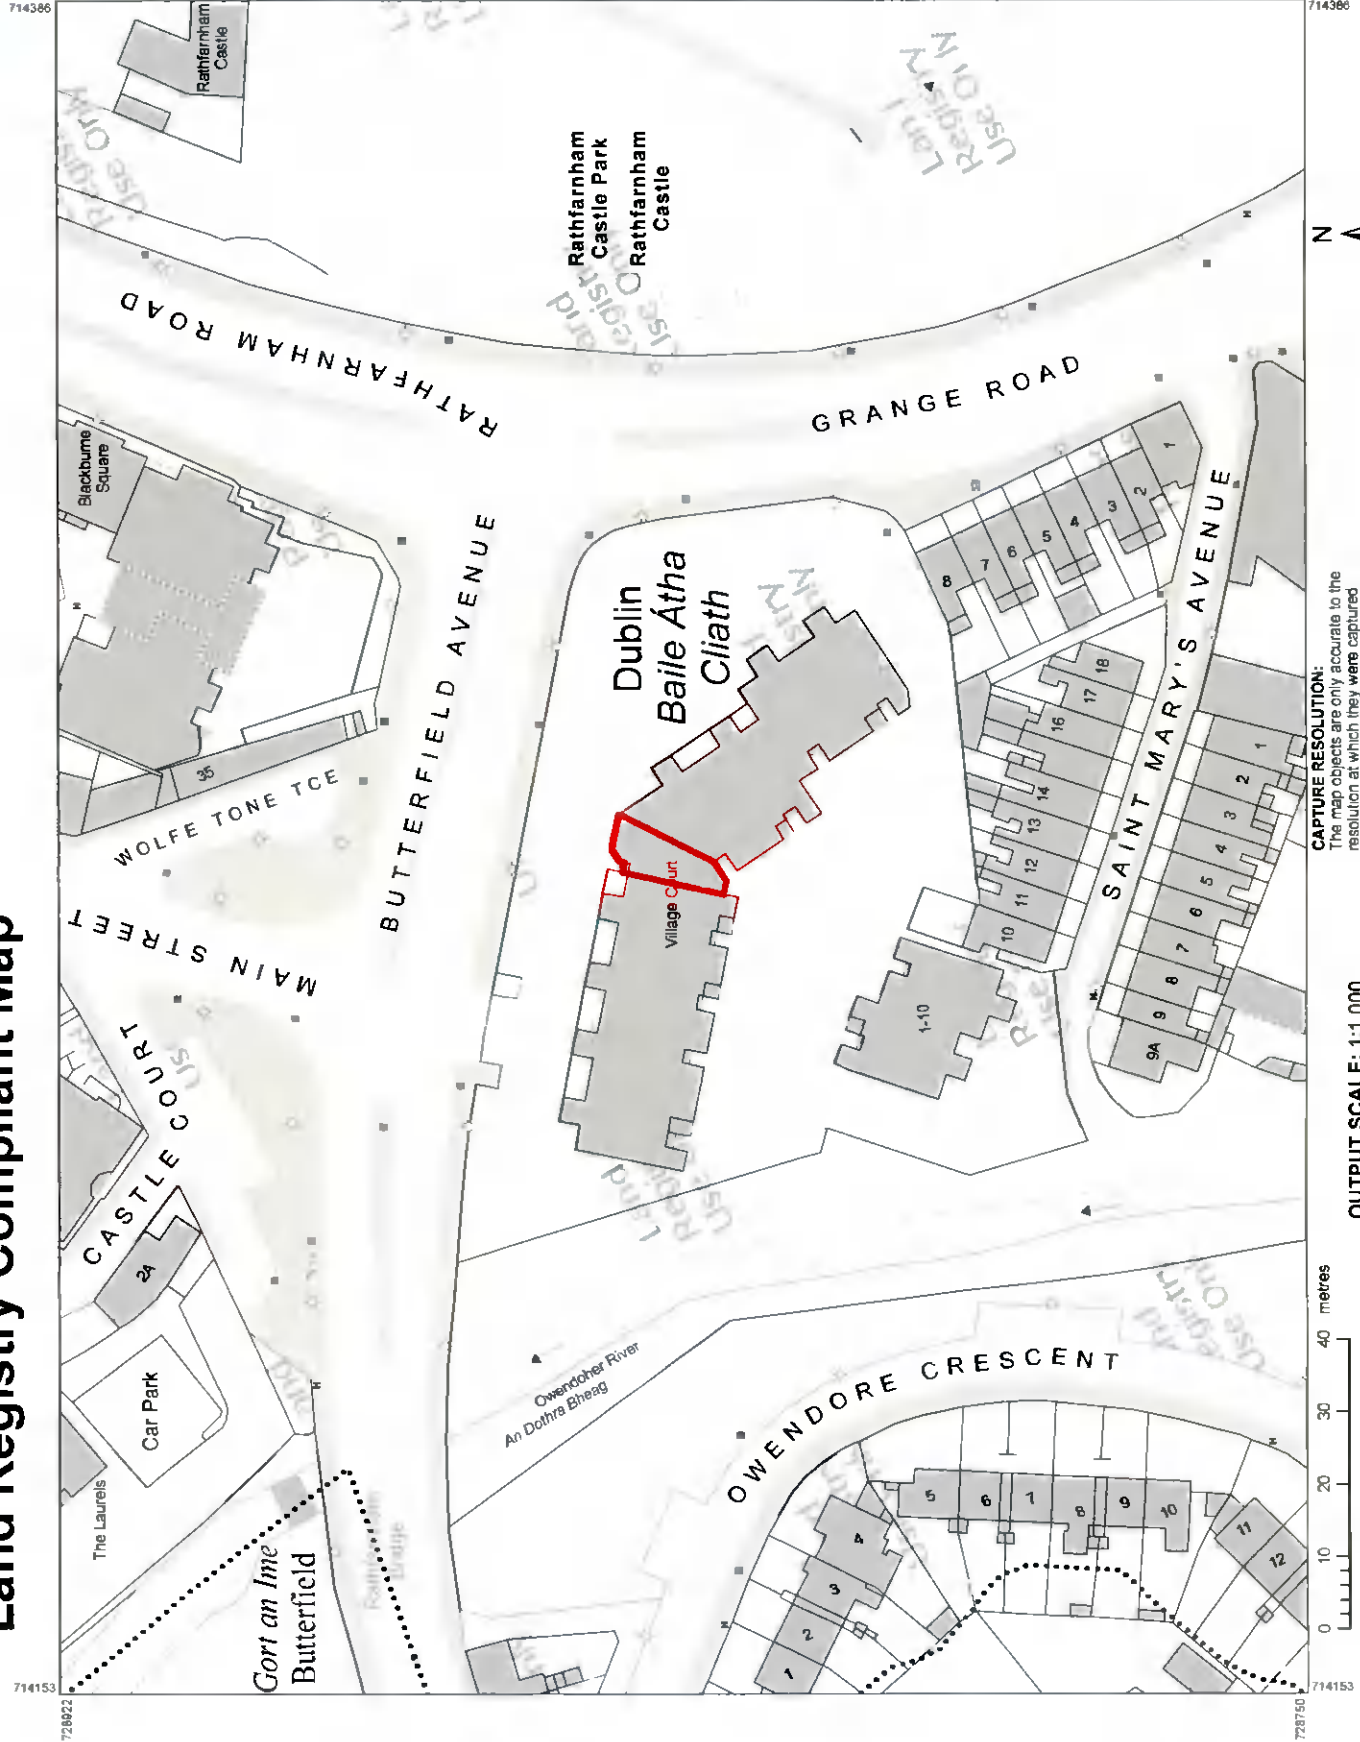

CENTRE COORDINATES:
ITM 714270,728836
PUBLISHED: 01/11/2021
ORDER NO.: 50230231_1
MAP SERIES: 1:1,000
MAP SHEETS: 3391-03
1:1,000 3391-04

COMPILED AND PUBLISHED BY:
Ordnance Survey Ireland,
Phoenix Park,
Dublin 8,
Ireland.
Unauthorised reproduction
infringes Ordnance Survey Ireland
and Government of Ireland
copyright

All rights reserved
No part of this publication may
be copied, reproduced
or transmitted in any form
or by any means without the prior
written permission of
the copyright owners

The representation on this map
of a road, track or footpath
is not evidence of the existence
of a right of way

Ordnance Survey maps
never show legal property
boundaries, nor do they
show ownership of
physical features.

© Suirbhreacht Ordnánais Éireann,
2021
© Ordnance Survey Ireland 2021
www.os.ie/copyright

LEGEND:
<http://www.os.ie>,
search 'Large Scale Legend'

Land Registry Compliant Map

CAPTURE RESOLUTION:
The map objects are only accurate to the
resolution at which they were captured
Output scale is not indicative of data capture scale
Further information is available at:
<http://www.os.ie> search 'Capture Resolution'

OUTPUT SCALE: 1:1,000