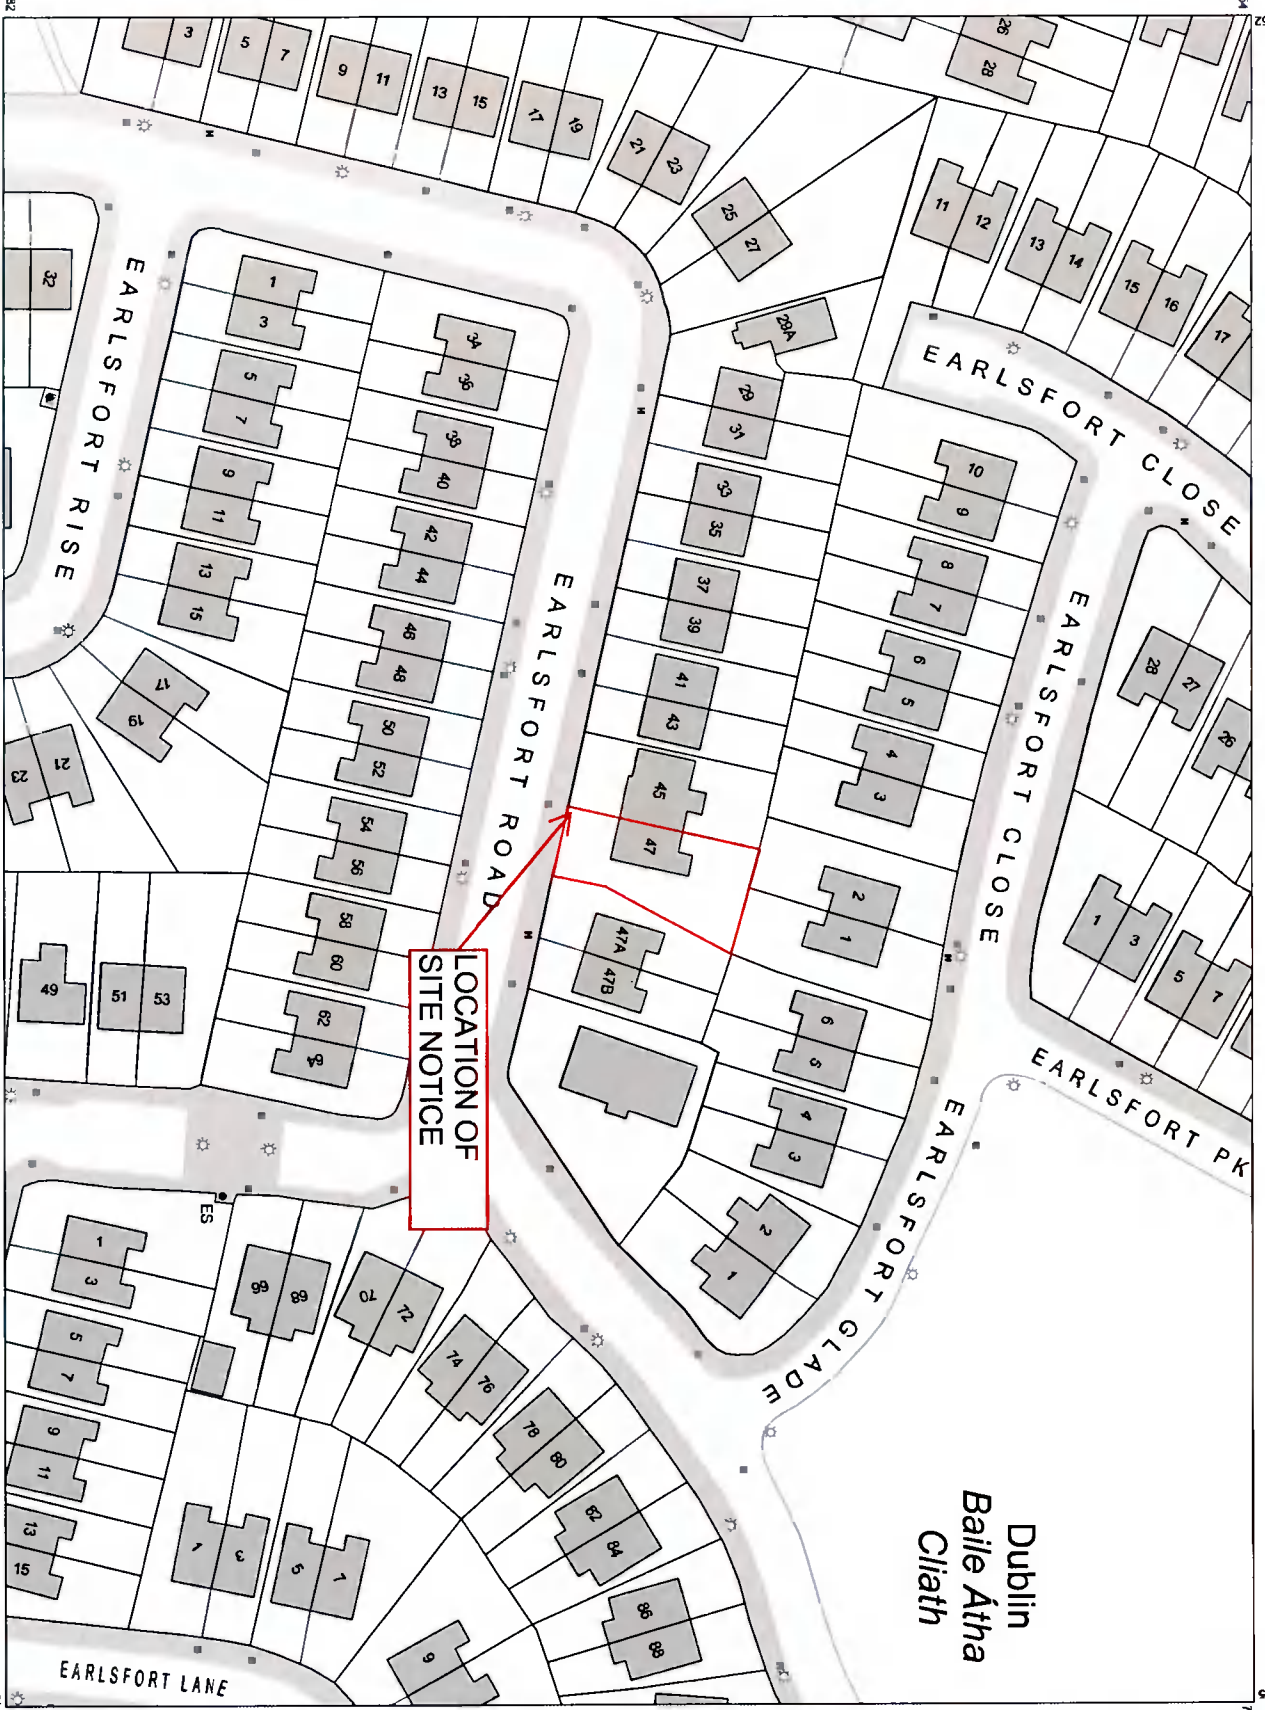

Planning Pack Map

National Mapping Agency

CENTRE COORDINATES:
ITM 705469,733968

PUBLISHED: 13/10/2021
ORDER NO.: 50226241_1

MAP SERIES: 1:1,000
MAP SHEETS: 3261-07, 1:1,000 3261-08

DraftCAD Ltd
32 Glen Easton Way
Leixlip Co. Kildare

COMPILED AND PUBLISHED BY:
Ordnance Survey Ireland,
Phoenix Park,
Dublin 8,
Ireland.

Unauthorised reproduction infringes Ordnance Survey Ireland and Government of Ireland copyright.

All rights reserved.
No part of this publication may be copied, reproduced or transmitted in any form or by any means without the prior written permission of the copyright owners.

The representation on this map of a road, track or footpath is not evidence of the existence of a right of way.

Ordnance Survey maps never show legal property boundaries, nor do they show ownership of physical features.

© Suirbhéireacht Ordánáis Éireann, 2021
© Ordnance Survey Ireland, 2021
www.osi.ie/copyright

LEGEND:
<http://www.osi.ie/search/LargeScaleLegend>

OUTPUT SCALE: 1:1,000

CAPTURE RESOLUTION:
The map objects are only accurate to the resolution at which they were captured.
Output scale is not indicative of data capture scale.
Further information is available at:
<http://www.osi.ie/search/CaptureResolution>