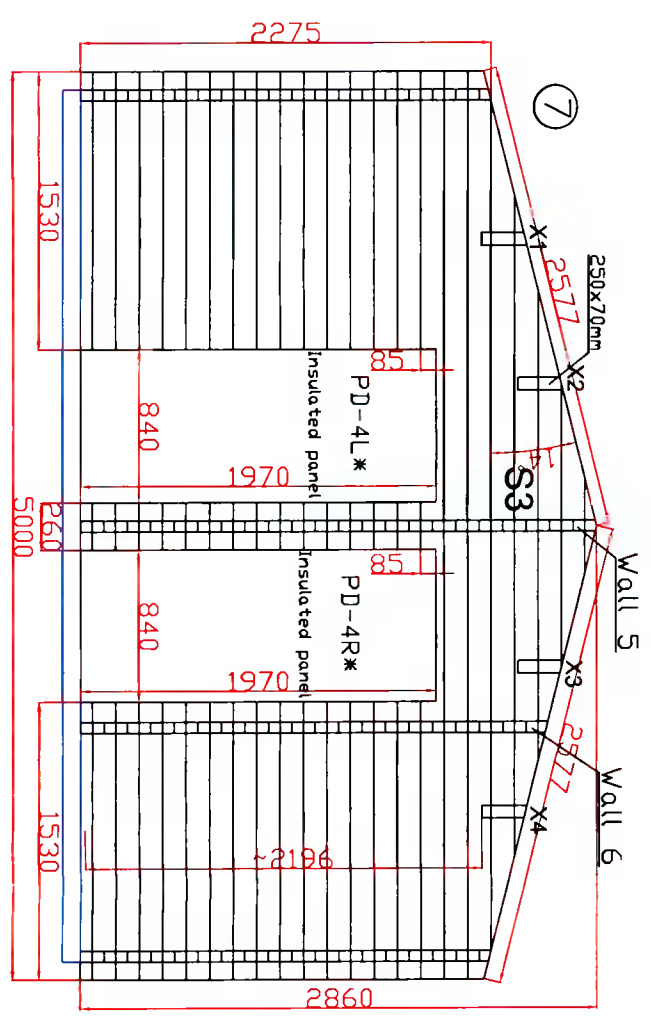

5

TRIHOLD PROPERTIES LTD
Standard

BUDGET 2 BED A 5080-60 68SSDGs

SIZE (m): 5.0 x 8.0
SIDE WALL HEIGHT: 2275 mm
RIDGE HEIGHT: 2860 mm
WALL LOG: 60 mm

6

7

8

9