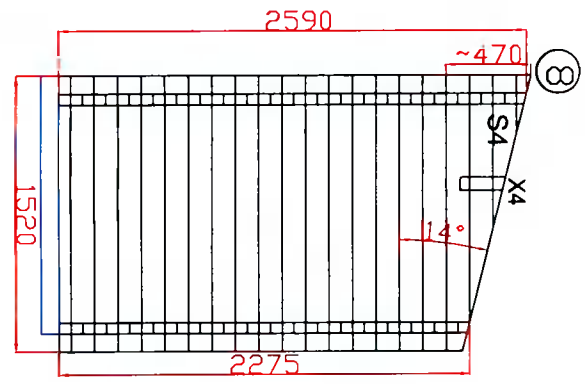

5

TRIHOLD PROPERTIES LTD
Standard

BUDGET 2 BED A 5080-60 68SSDGs

SIZE (m): 5.0 x 8.0
SIDE WALL HEIGHT: 2275 mm
RIDGE HEIGHT: 2860 mm
WALL LOG: 60 mm

6

7

8

9