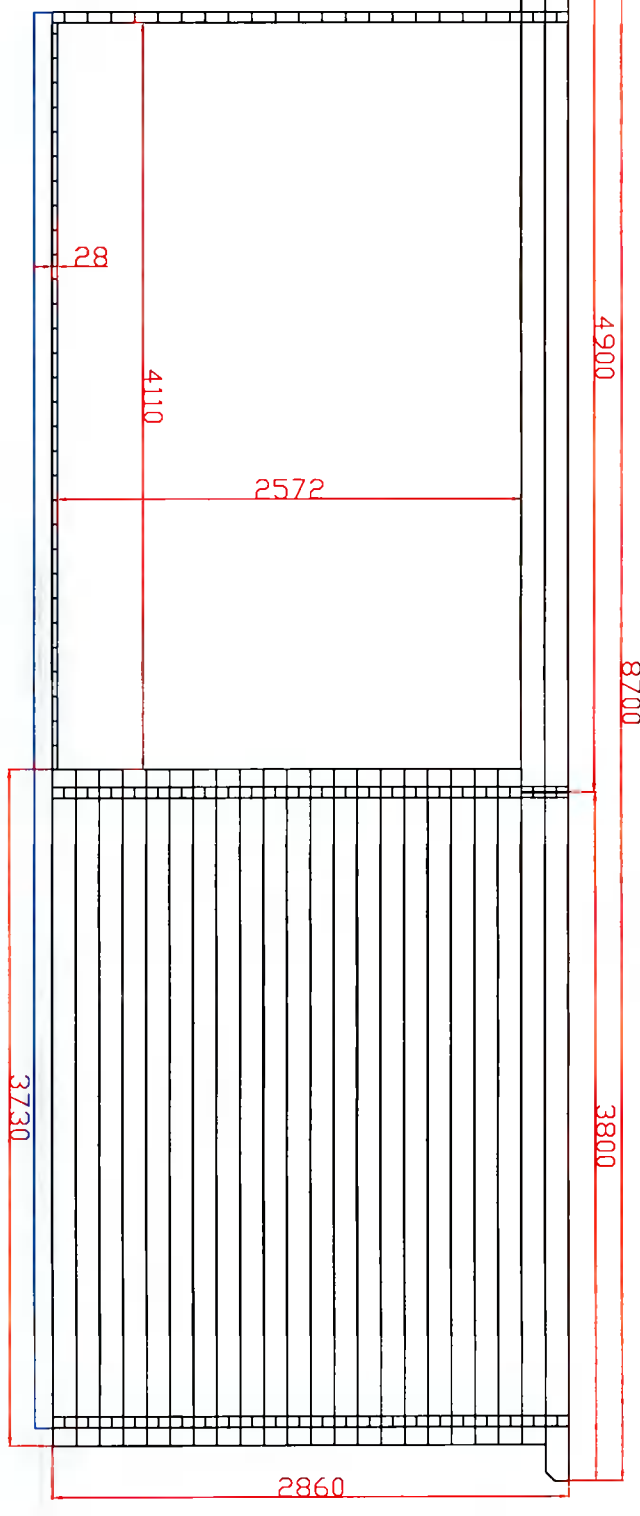

5

TRIHOLD PROPERTIES LTD
Standard

BUDGET 2 BED A 5080-60 68SSDGs

SIZE (m): 5.0 x 8.0
SIDE WALL HEIGHT: 2275 mm
RIDGE HEIGHT: 2860 mm
WALL LOG: 60 mm

6

7

8

9