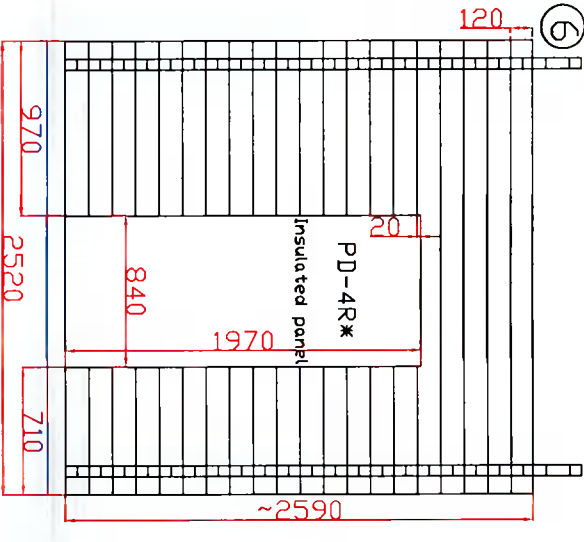

5

TRIHOLD PROPERTIES LTD
Standard

BUDGET 2 BED A 5080-60 68SSDGs

SIZE (m): 5.0 x 8.0
SIDE WALL HEIGHT: 2275 mm
RIDGE HEIGHT: 2860 mm
WALL LOG: 60 mm

6

7

8

9