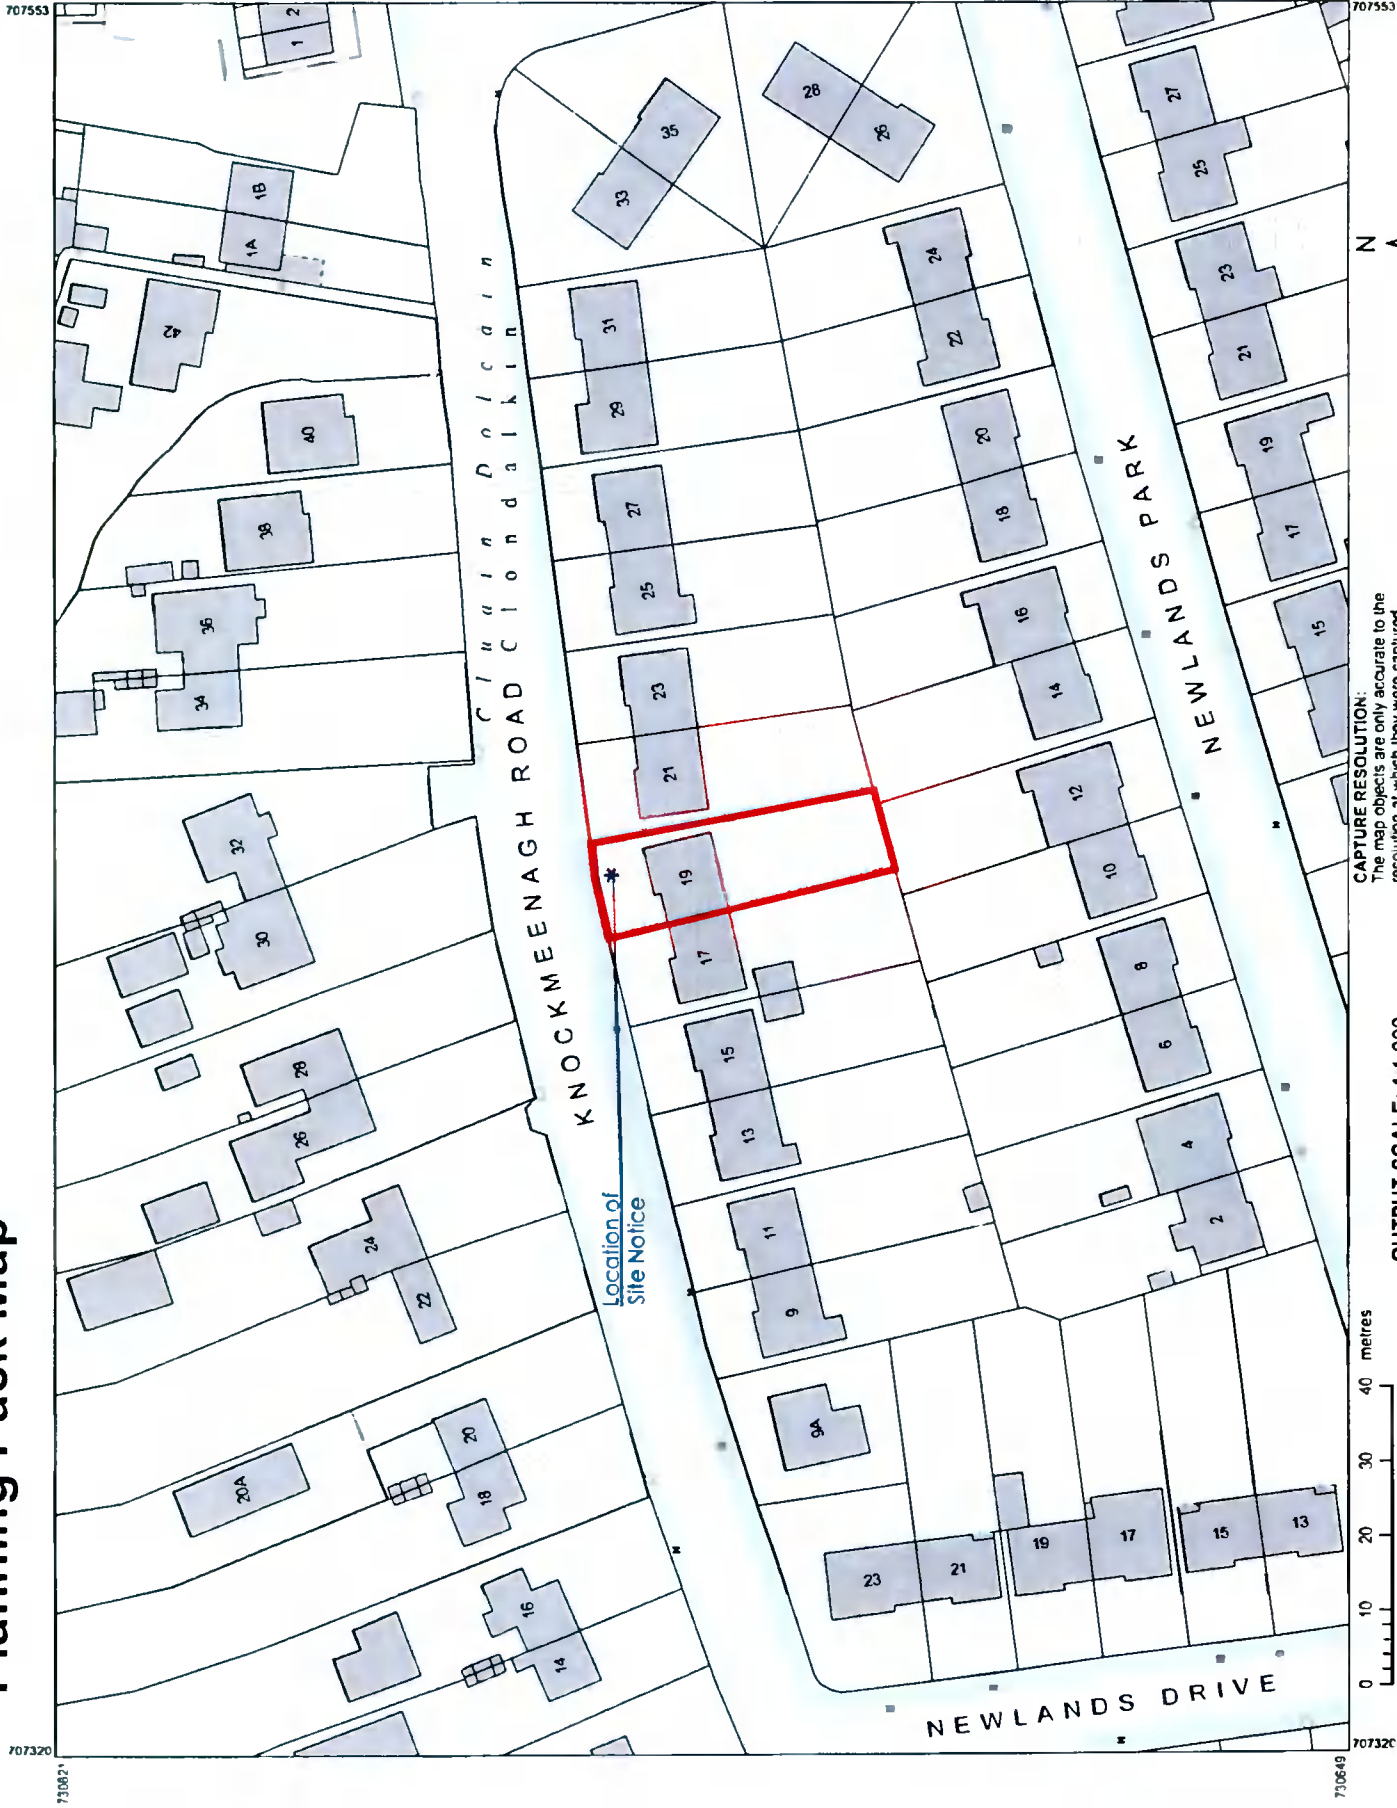

Planning Pack Map

National Mapping Agency

CENTRE COORDINATES:
ITM 707437.730735

PUBLISHED: 05/05/2020
ORDER NO.: 50118857_1

MAP SERIES: 1:1,000
MAP SHEETS: 3326-15

COMPILED AND PUBLISHED BY:
Ordnance Survey Ireland,
Phoenix Park,
Dublin 8,
Ireland.

The representation on this map
of a road, track or footpath
is not evidence of the existence
of a right of way

Ordnance Survey maps
never show legal property
boundaries, nor do they
show ownership of
physical features

© Suirbhreacht Ordnáis Éireann,
2020
© Ordnance Survey Ireland, 2020
www.osi.ie/copyright

LEGEND:
<http://www.osi.ie>
search 'Large Scale Legend'

CAPTURE RESOLUTION:
The map objects are only accurate to the
resolution at which they were captured
Output scale is not indicative of data capture scale
Further information is available at
<http://www.osi.ie> search 'Capture Resolution'