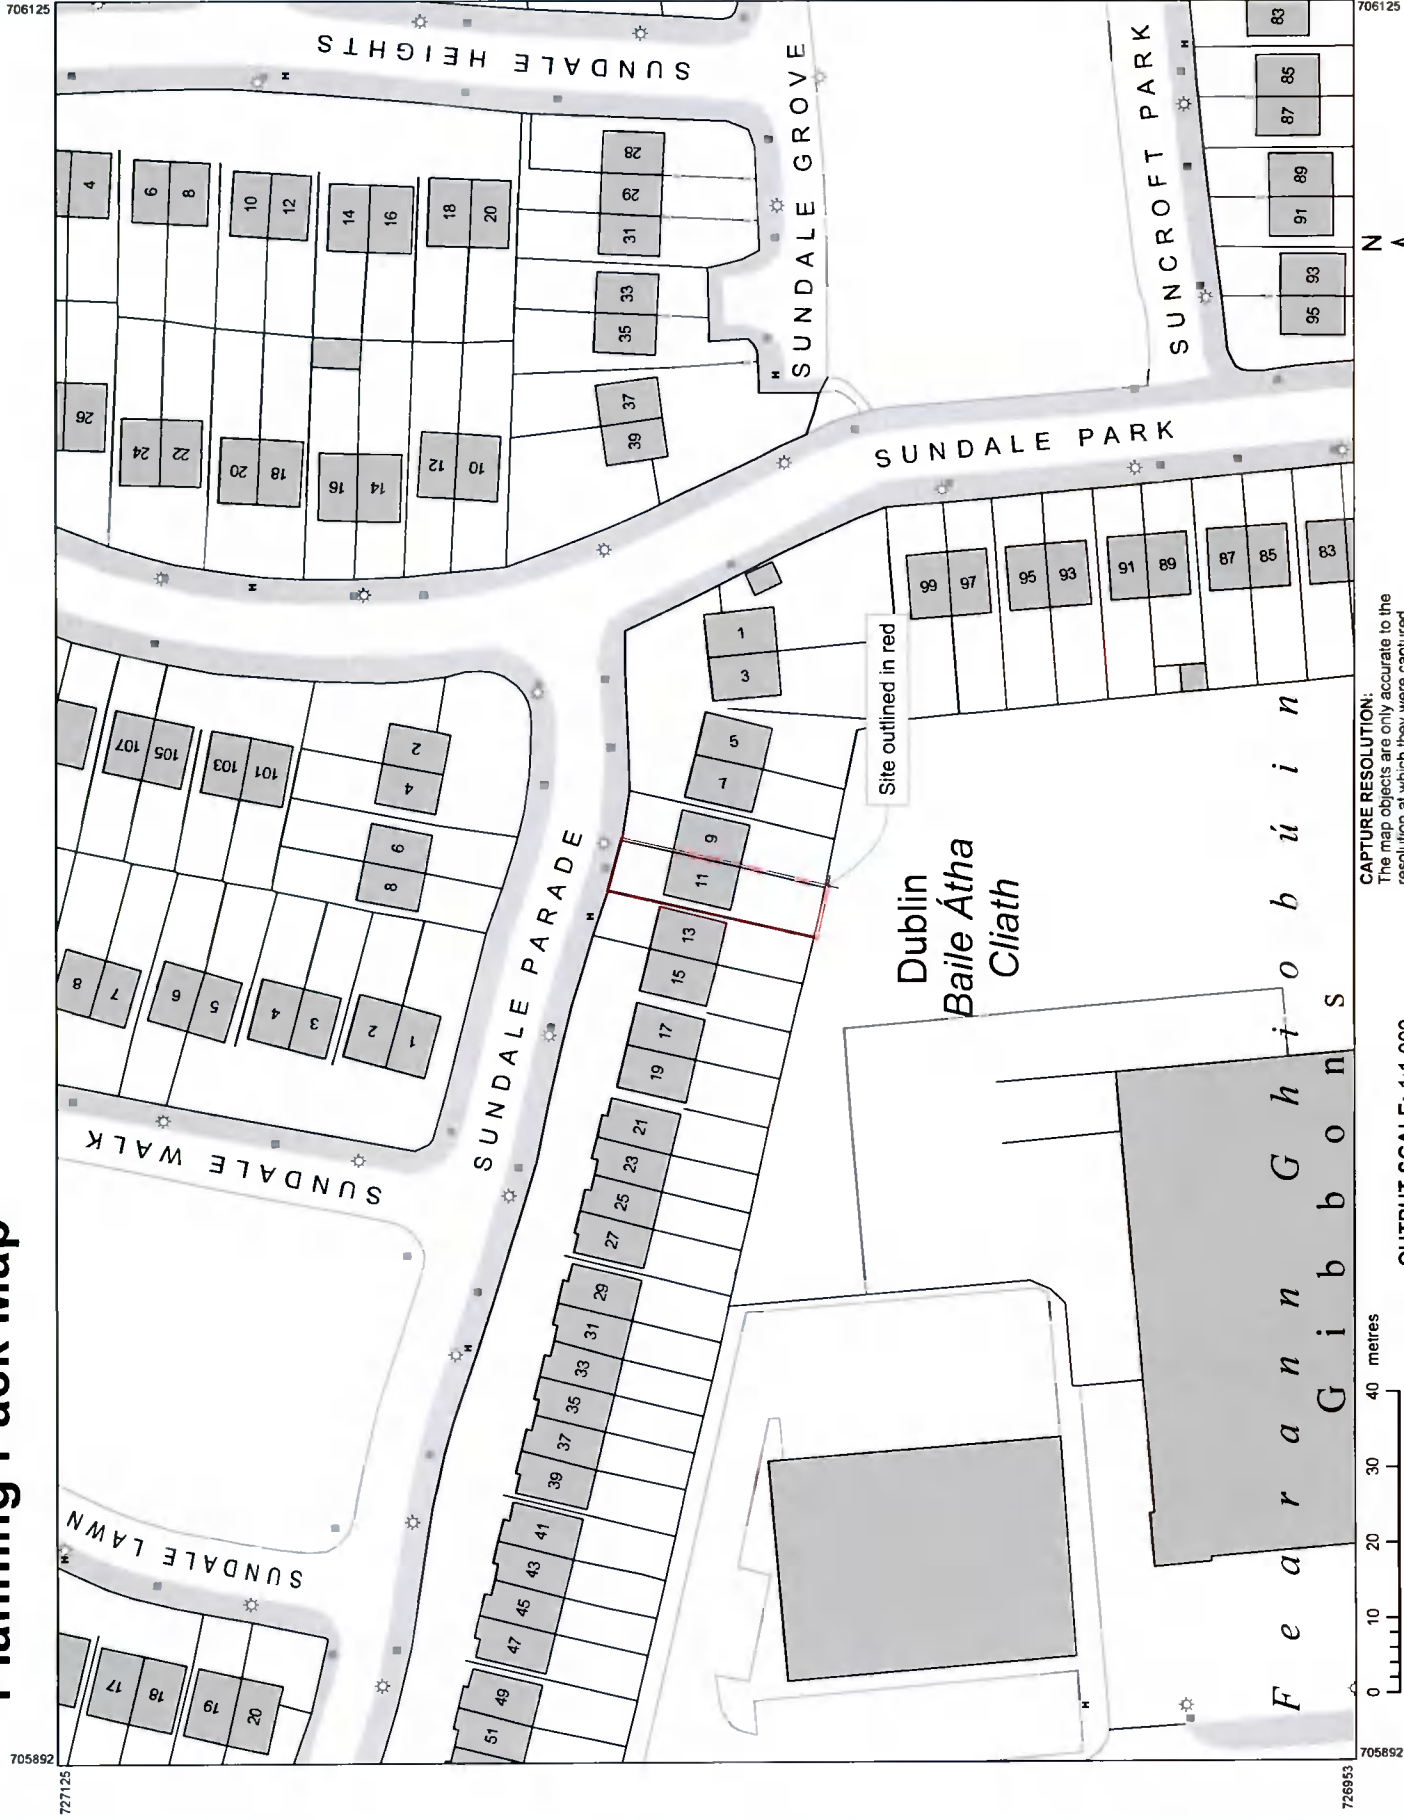

Planning Pack Map

National Mapping Agency

CENTRE COORDINATES:
ITM 706009.727039

PUBLISHED: 30/10/2020
ORDER NO.: 50152189_1

MAP SERIES: 1:1,000
MAP SHEETS: 3389-18

Section 5

SITE LOCATION MAP

job no. : 4783
sheet no. : DEC01
date : 11/10/2021
issue : 03

COMPILED AND PUBLISHED BY:
Ordnance Survey Ireland,
Phoenix Park,
Dublin 8,
Ireland.

Unauthorised reproduction
infringes Ordnance Survey Ireland
and Government of Ireland
copyright.

All rights reserved.
No part of this publication may
be copied, reproduced
or transmitted in any form
or by any means without the prior
written permission of
the copyright owners.

The representation on this map
of a road, track or footpath
is not evidence of the existence
of a right of way.

Ordnance Survey maps
never show legal property
boundaries, nor do they
show ownership of
physical features.

© Suirbhéacht Ordnáis Éireann,
2020
© Ordnance Survey Ireland, 2020
www.osi.ie/copyright

LEGEND:

<http://www.osi.ie>,
search 'Large Scale Legend'

CAPTURE RESOLUTION:
The map objects are only accurate to the
resolution at which they were captured
Output scale is not indicative of data capture scale
Further information is available at
<http://www.osi.ie>, search 'Capture Resolution'

OUTPUT SCALE: 1:1,000

726953

726953

706125

705892