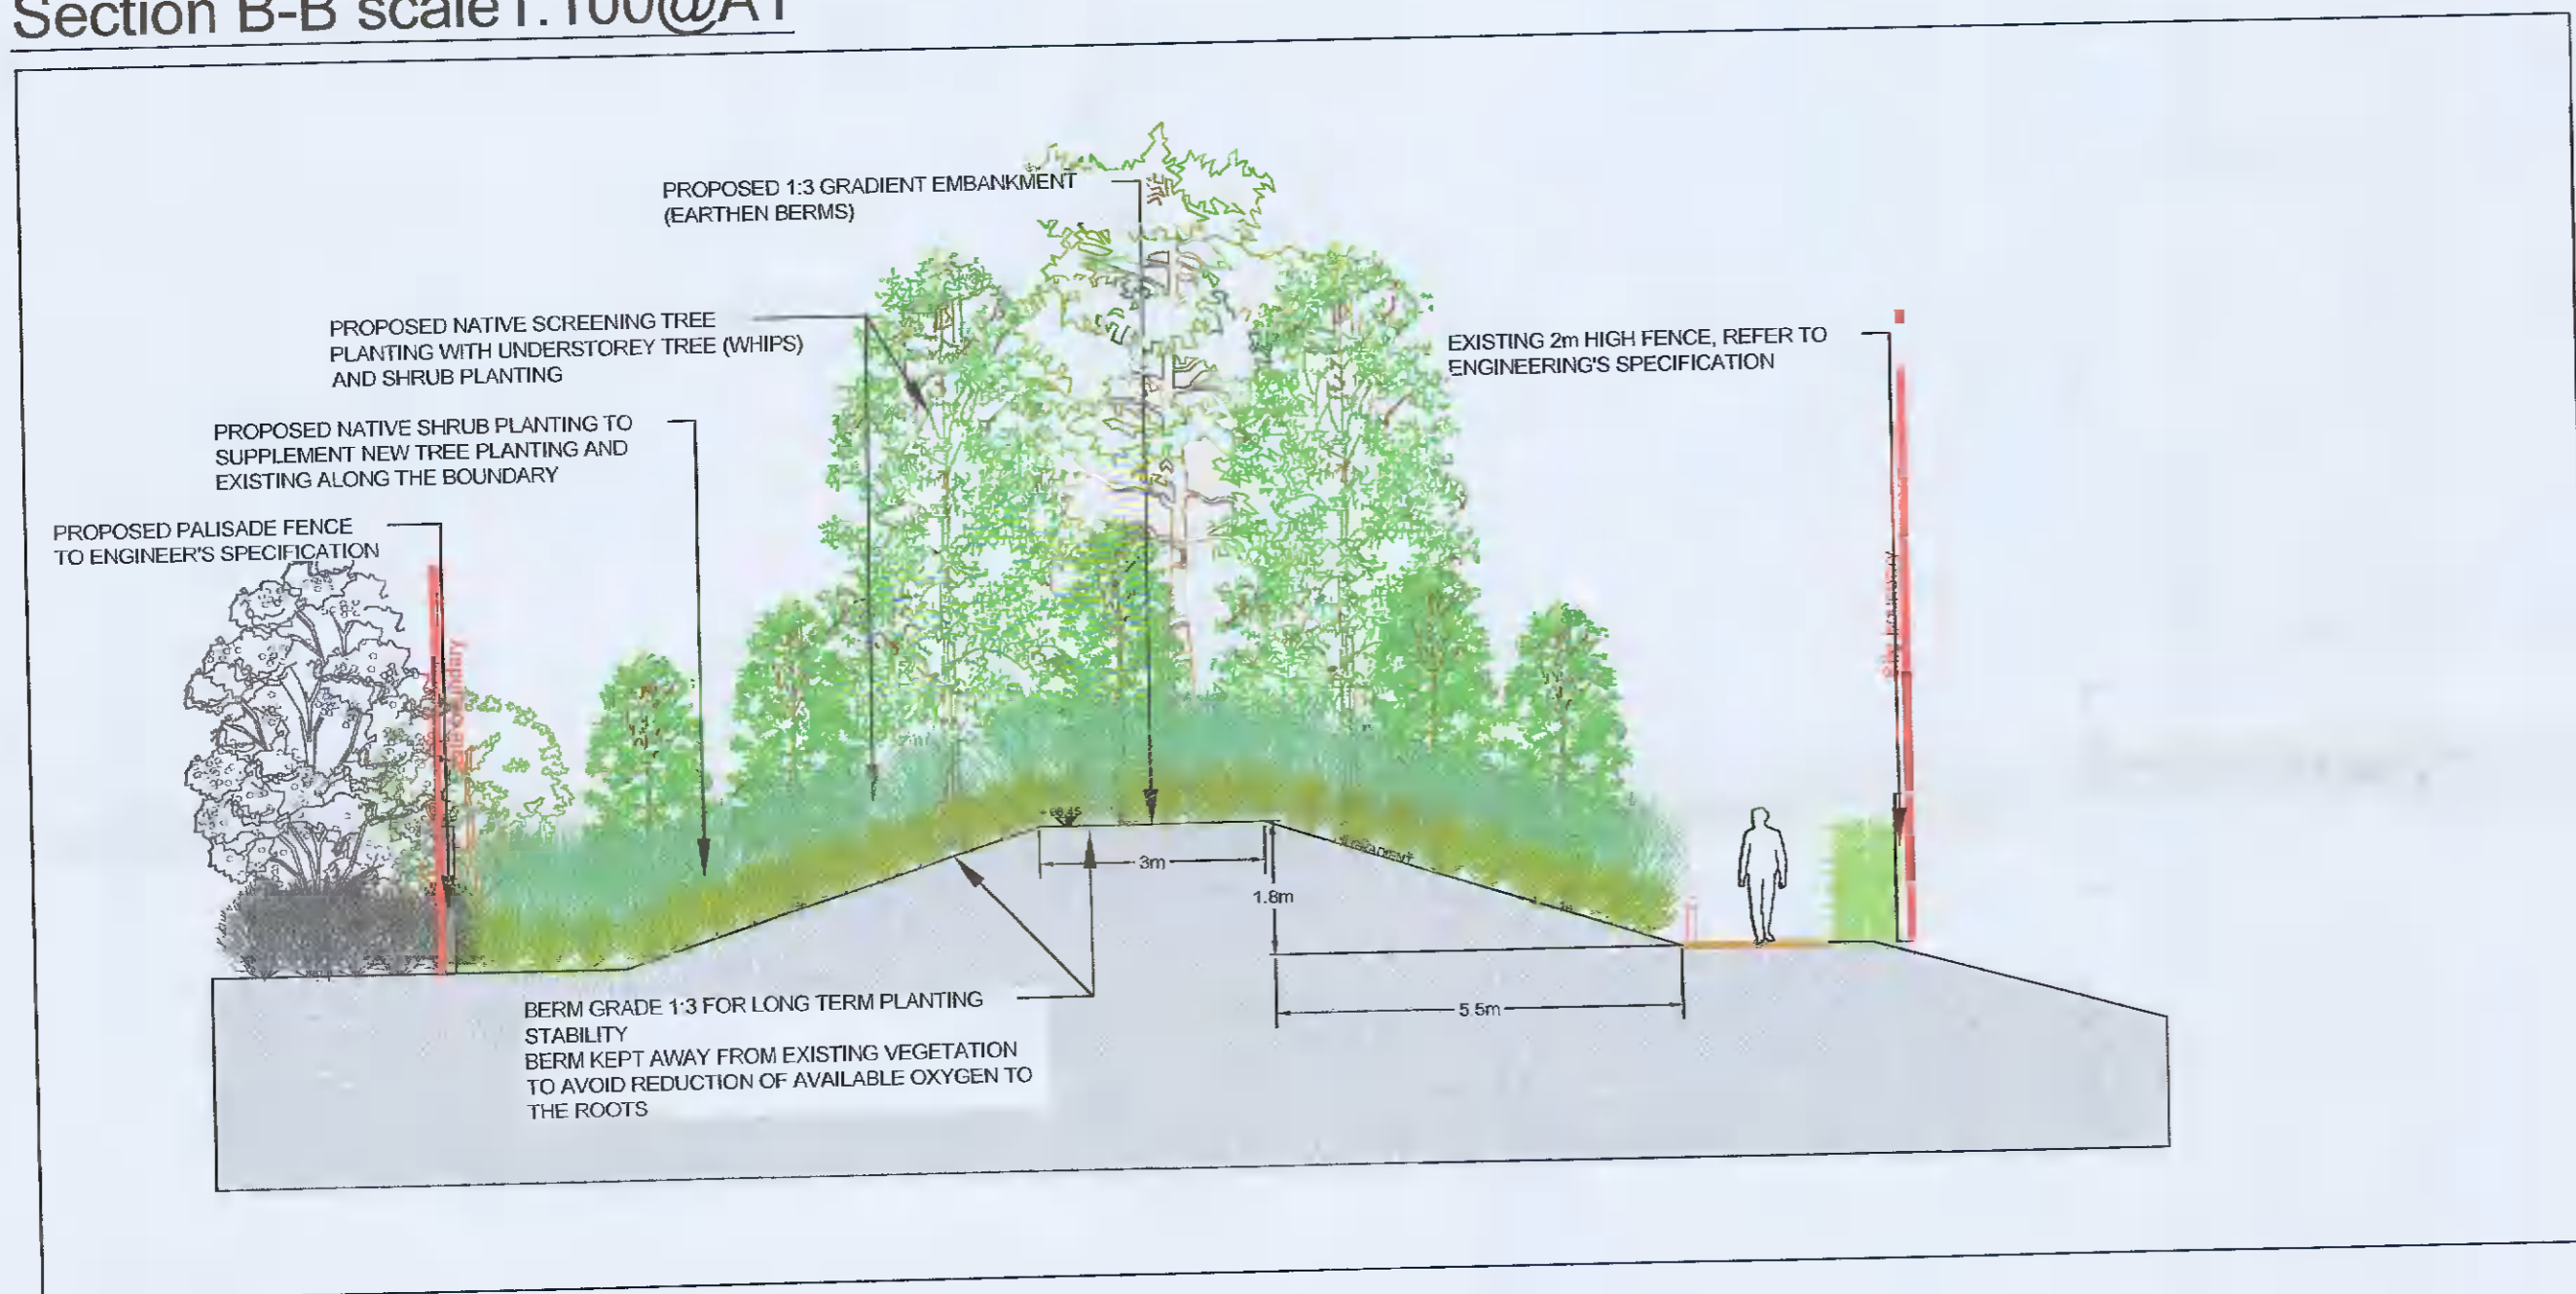

Section A-A scale 1:100@A1

Section B-B scale 1:100@A1

Section C-C scale 1:100@A1

Key Plan scale 1:1500@A1

Unit 8
Block 650
Greenogue Business Plaza
Greenogue Business Park
Rathcoole
Dublin D24 CY64

T +353 (0)1 685 5595
E info@jbaconsulting.com
www.jbaconsulting.com
Twitter @JBAConsulting

Drawn: CZ	29/10/2021	Designed: CZ	21/09/2021
Checked: CP	29/10/2021	Approved: BOC	29/10/2021
Project Reference: 2021s0067		Scale: AS SHOWN	
Drawing Number: FDJ-JBAI-XX-XX-DR-L-0003	Status: A3	Revision: C01	Sheet Size: A1