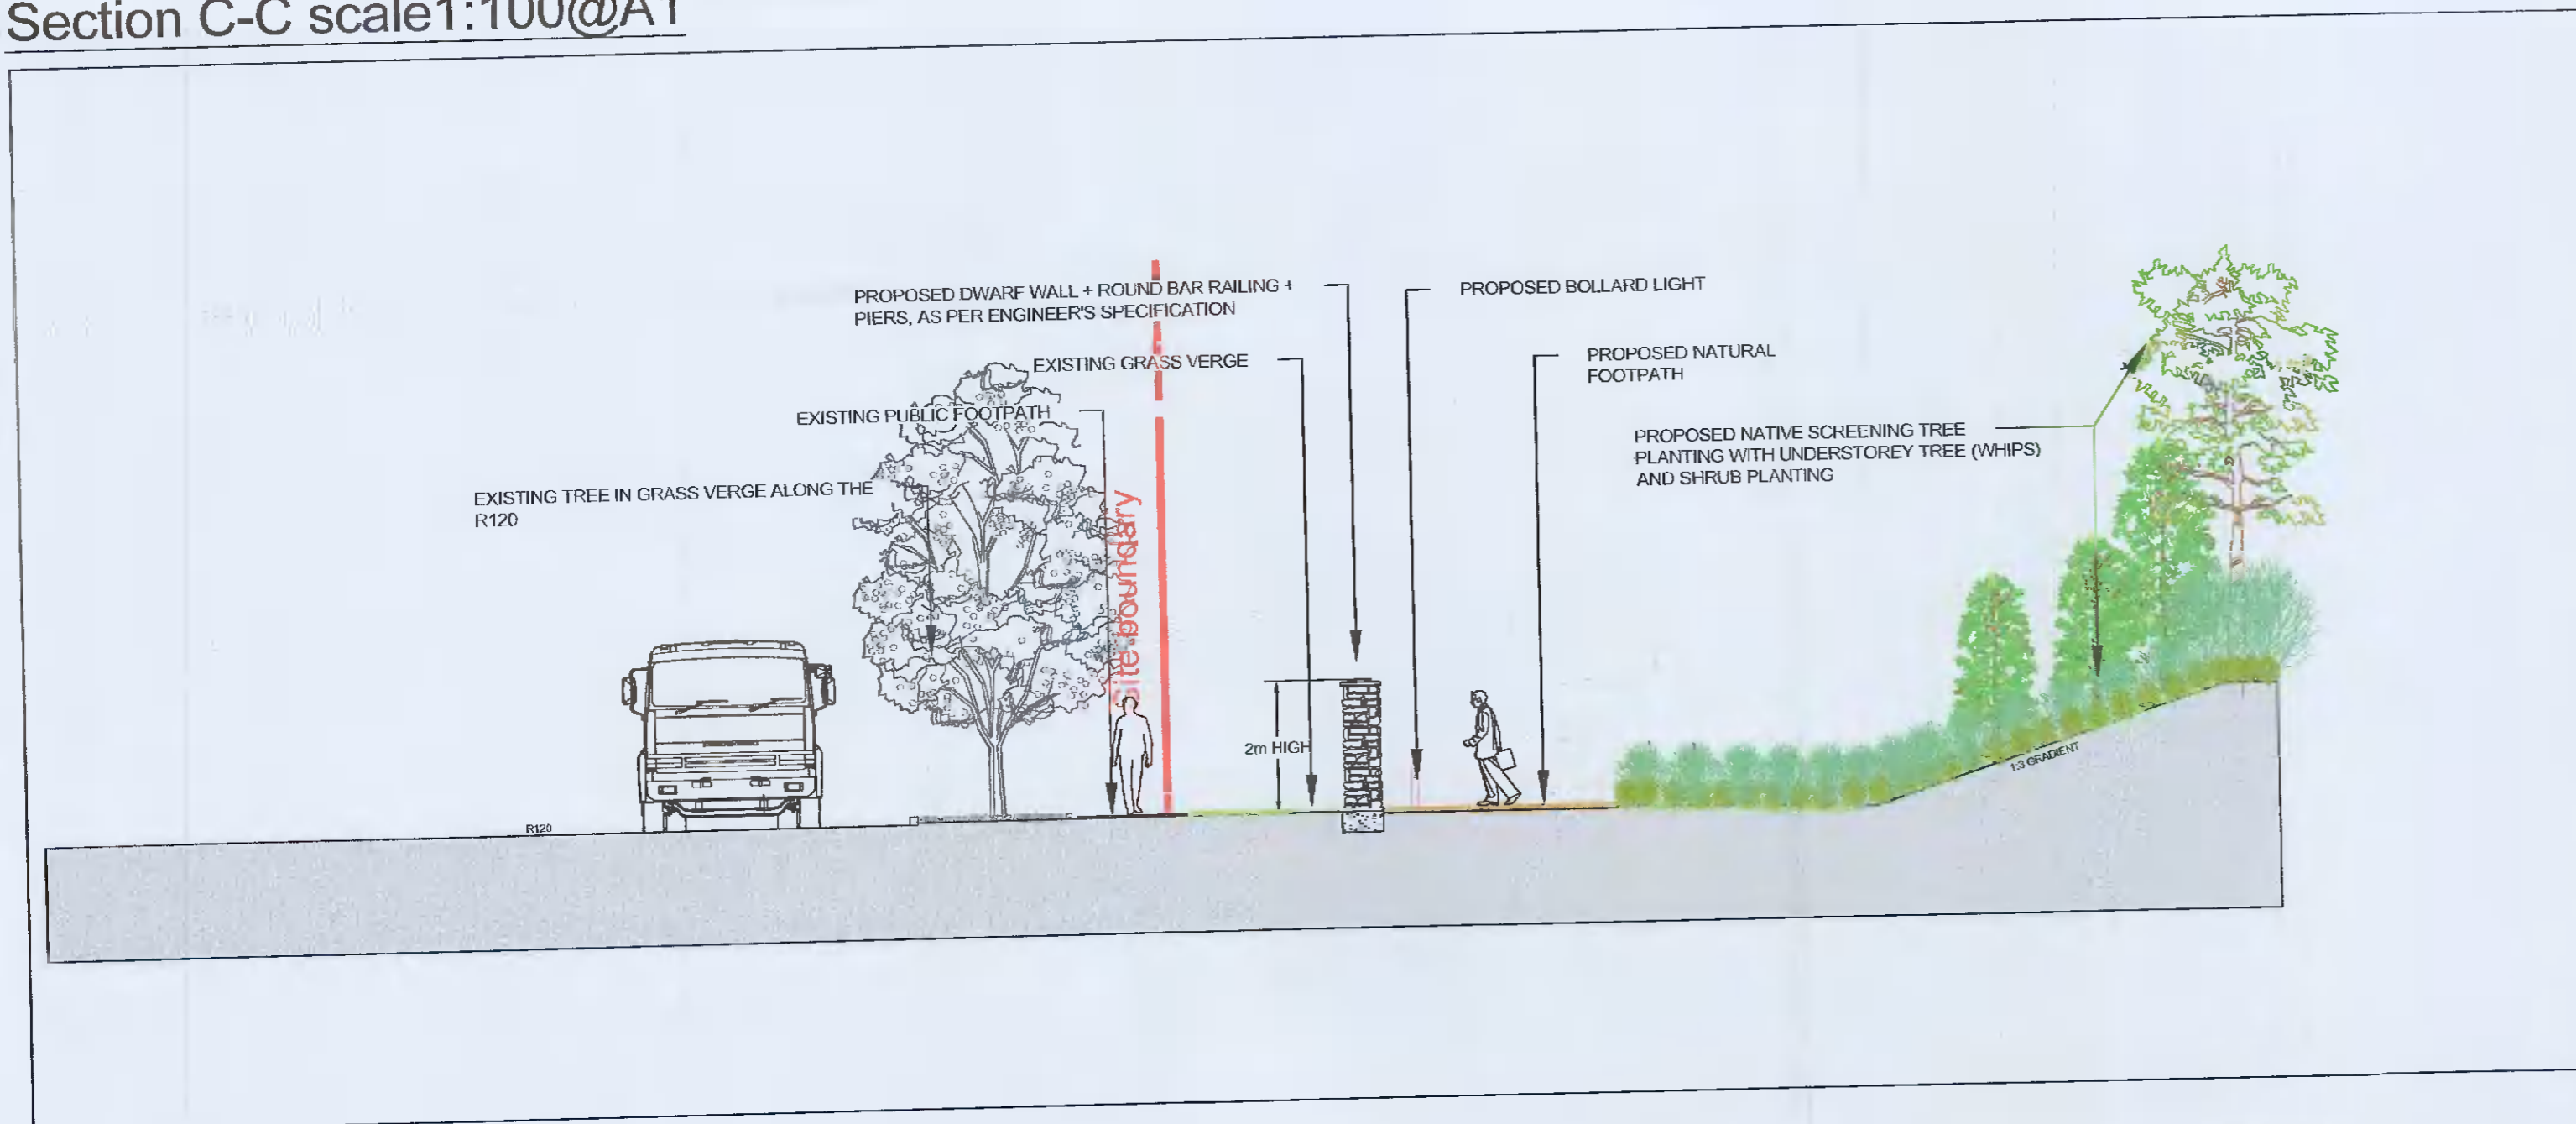

Section A-A scale 1:100@A1

Section B-B scale 1:100@A1

Section C-C scale 1:100@A1

Key Plan scale 1:1500@A1

Unit 8
Block 650
Greenogue Business Plaza
Greenogue Business Park
Rathcoole
Dublin D24 CY64

T +353 (0)1 685 5595
E info@jbaconsulting.com
www.jbaconsulting.com
Twitter @JBAConsulting

Drawn: CZ	29/10/2021	Designed: CZ	21/09/2021
Checked: CP	29/10/2021	Approved: BOC	29/10/2021
Project Reference: 2021s0067		Scale: AS SHOWN	
Drawing Number: FDJ-JBAI-XX-XX-DR-L-0003	Status: A3	Revision: C01	Sheet Size: A1