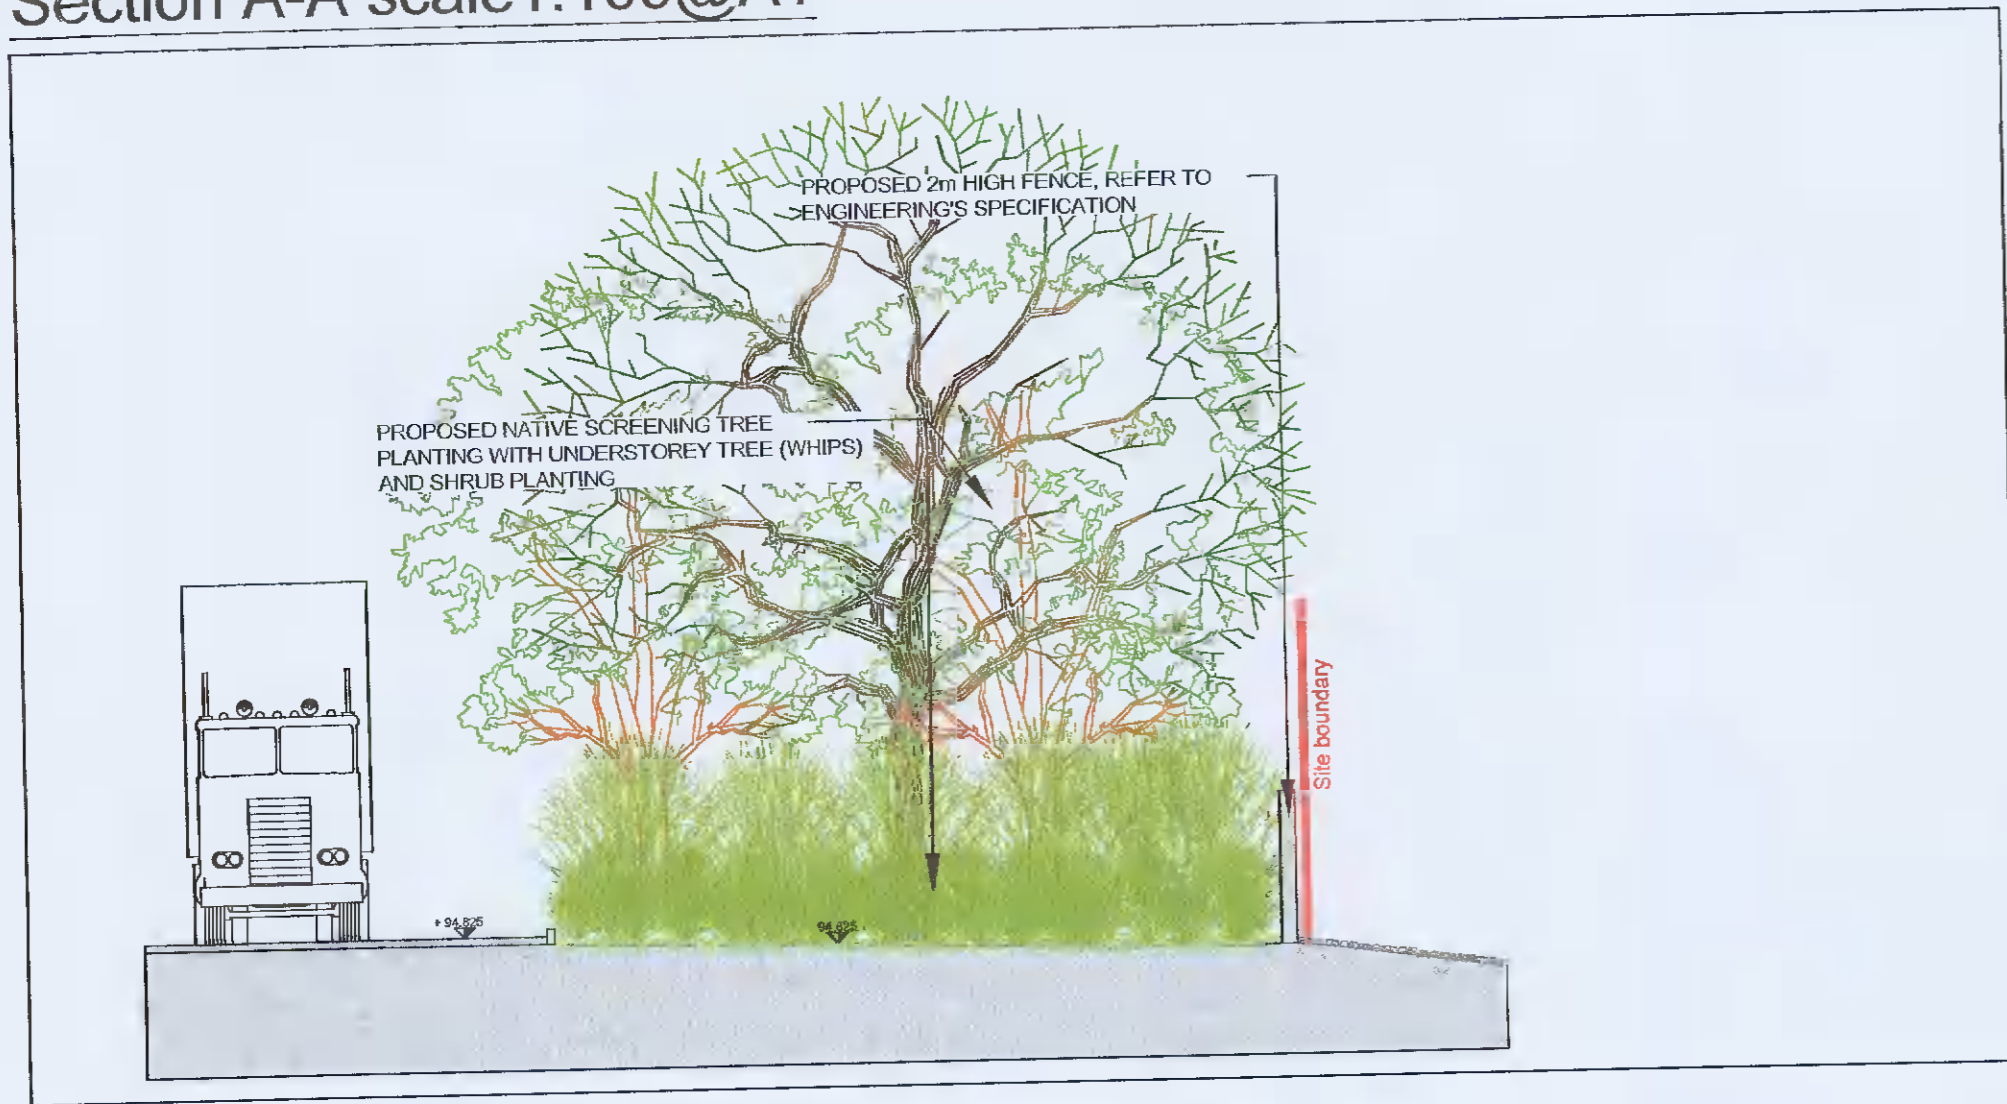

Section A-A scale 1:100@A1

Section B-B scale 1:100@A1

Section C-C scale 1:100@A1

Key Plan scale 1:1500@A1

Unit 8
Block 650
Greenogue Business Plaza
Greenogue Business Park
Rathcoole
Dublin D24 CY64

T +353 (0)1 685 5595
E info@jbaconsulting.com
www.jbaconsulting.com
Twitter @JBAConsulting

Drawn: CZ	29/10/2021	Designed: CZ	21/09/2021
Checked: CP	29/10/2021	Approved: BOC	29/10/2021
Project Reference: 2021s0067		Scale: AS SHOWN	
Drawing Number: FDJ-JBAI-XX-XX-DR-L-0003	Status: A3	Revision: C01	Sheet Size: A1