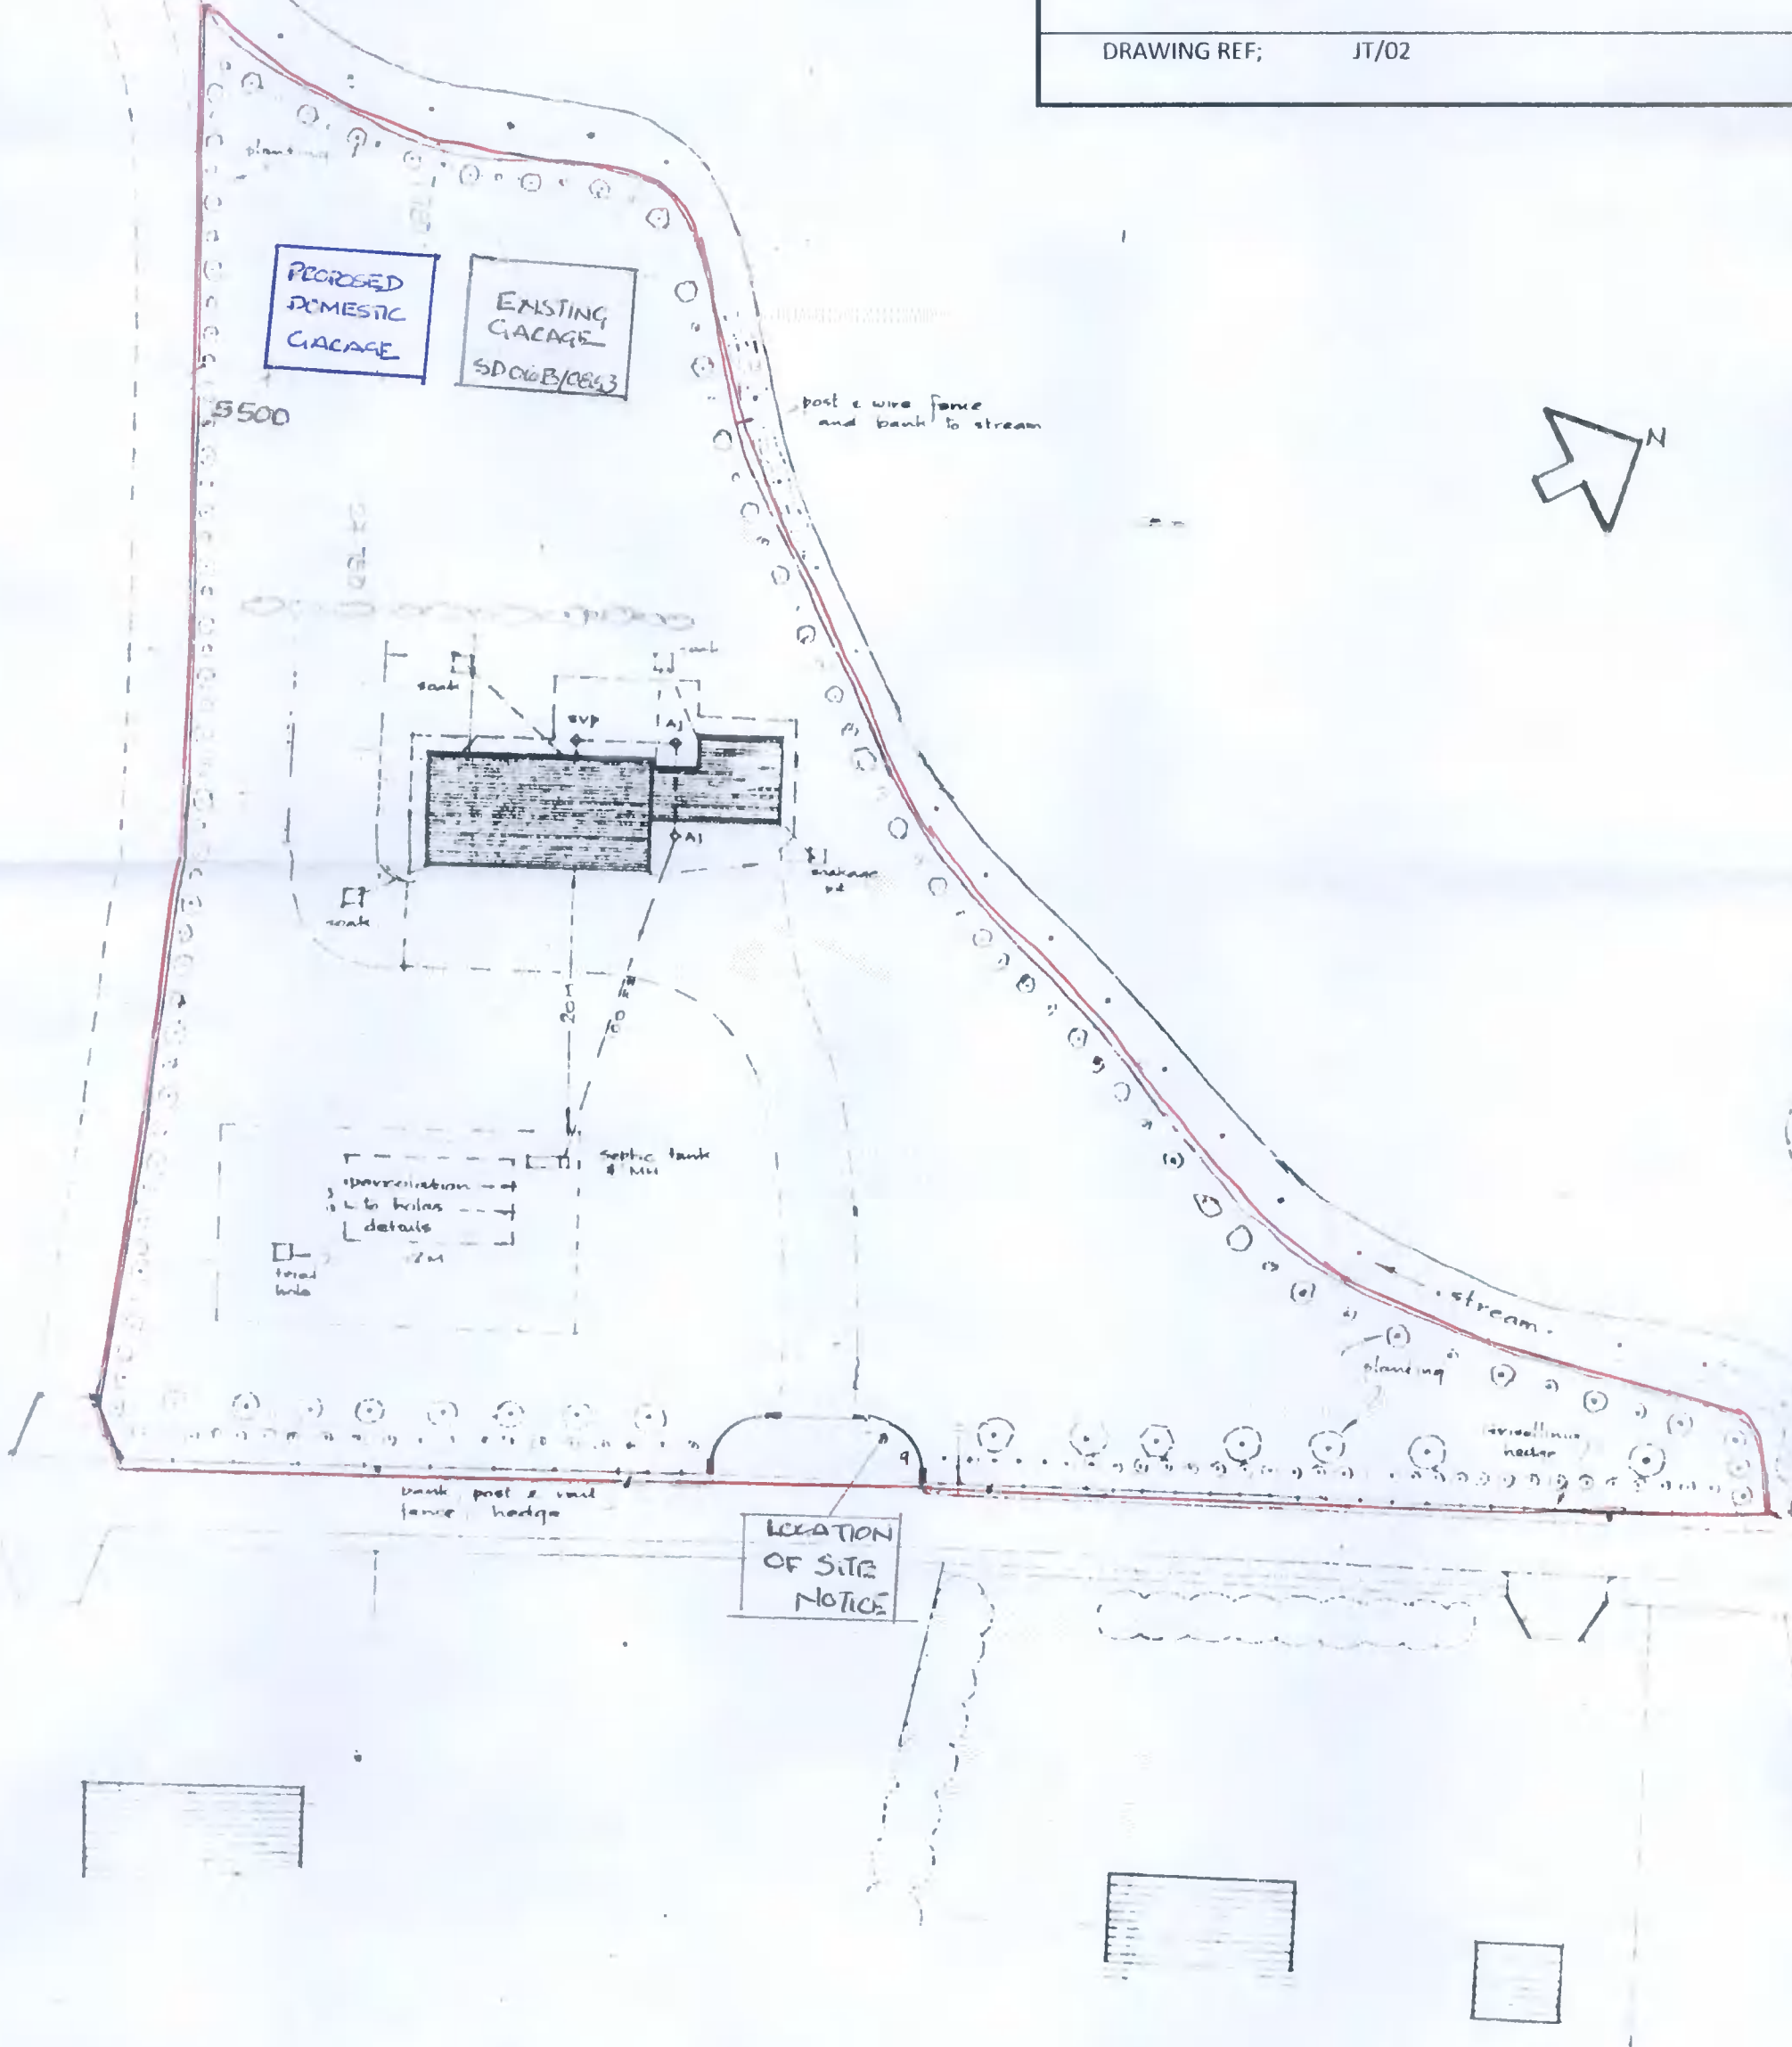

on Tracey  
(father)

DRAWING PREPARED BY  
J CALLAGHAN, THE LUGG, BRITTAS, CO. DUBLIN  
TEL. 086 2513452

TITLE  
**SITE LAYOUT MAP**

RAHEEN, BRITTAS, CO. DUBLIN  
FOR MR JAMES & BRENDA TRACEY

SCALE 1; 500

DATE 11/10/2021

DRAWING REF; JT/02

FRONT ELEVATION

REAR ELEVATION

SECTION A-A

PLAN

SIDE ELEVATION EAST/WEST

PROJECT  
NEW DOMESTIC GARAGE TO  
REAR OF EXISTING DWELLING AT  
RAHEEN, BRITTAS, CO DUBLIN. FOR  
JAMES & BRENDA TRACEY

PLAN, SECTION & ELEVATIONS

DRAWING PREPARED BY:  
J. CALLAGHAN, THE LUGG, BRITTAS  
CO. DUBLIN

SCALE 1:100

DATE JULY 2021

DRAWING No JT/001

REVISION 0