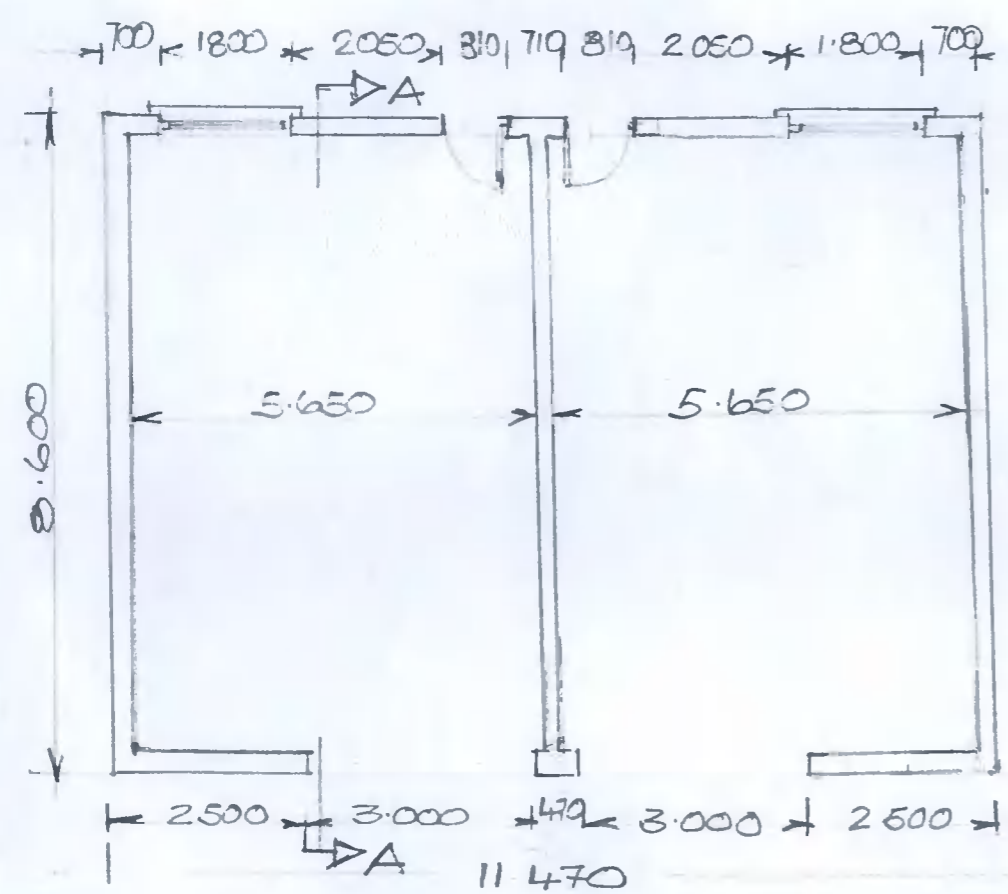

DATE 11/10/2021

DRAWING REF; JT/02

FRONT ELEVATION

REAR ELEVATION

SECTION A-A

PLAN

SIDE ELEVATION EAST/WEST

PROJECT  
NEW DOMESTIC GARAGE TO  
REAR OF EXISTING DWELLING AT  
RAHEEN, BRITTAS, CO DUBLIN. FOR  
JAMES & BRENDA TRACEY

PLAN, SECTION & ELEVATIONS

DRAWING PREPARED BY:  
J. CALLAGHAN, THE LUGG, BRITTAS  
CO. DUBLIN

SCALE 1:100

DATE JULY 2021

DRAWING No JT/001

REVISION 0