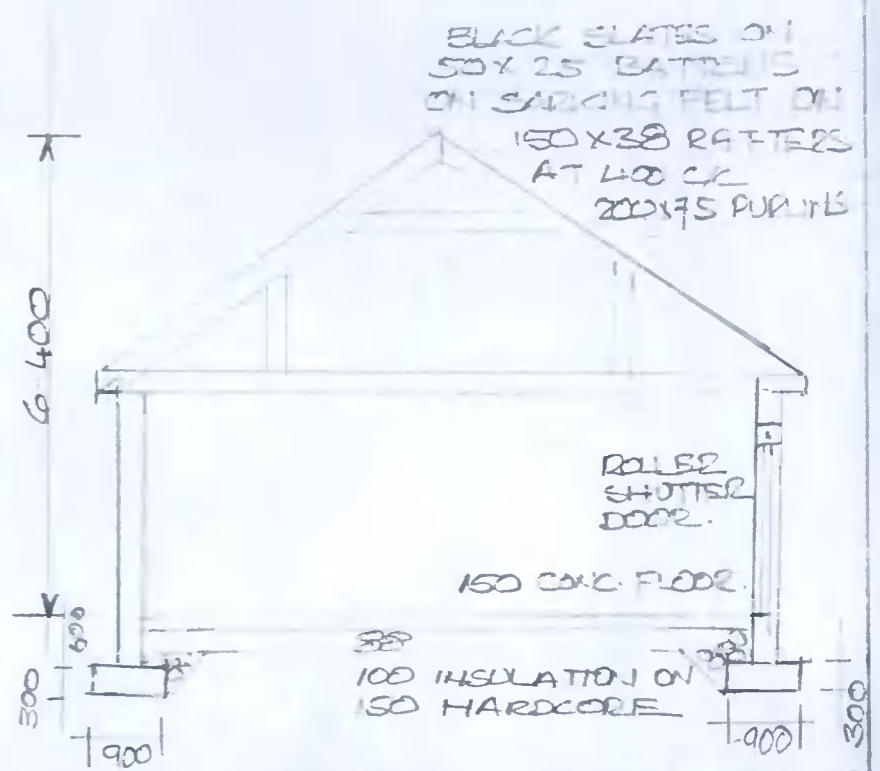

on Tracey  
(father)

DRAWING PREPARED BY  
J CALLAGHAN, THE LUGG, BRITTAS, CO. DUBLIN  
TEL. 086 2513452

TITLE  
**SITE LAYOUT MAP**

RAHEEN, BRITTAS, CO. DUBLIN  
FOR MR JAMES & BRENDA TRACEY

SCALE 1; 500

DATE 11/10/2021

DRAWING REF; JT/02

FRONT ELEVATION

REAR ELEVATION

SECTION A-A

PLAN

SIDE ELEVATION EAST/WEST

PROJECT  
NEW DOMESTIC GARAGE TO  
REAR OF EXISTING DWELLING AT  
RAHEEN, BRITTAS, CO DUBLIN. FOR  
JAMES & BRENDA TRACEY

PLAN, SECTION & ELEVATIONS

DRAWING PREPARED BY:  
J. CALLAGHAN, THE LUGG, BRITTAS  
CO. DUBLIN

SCALE 1:100

DATE JULY 2021

DRAWING No JT/001

REVISION 0