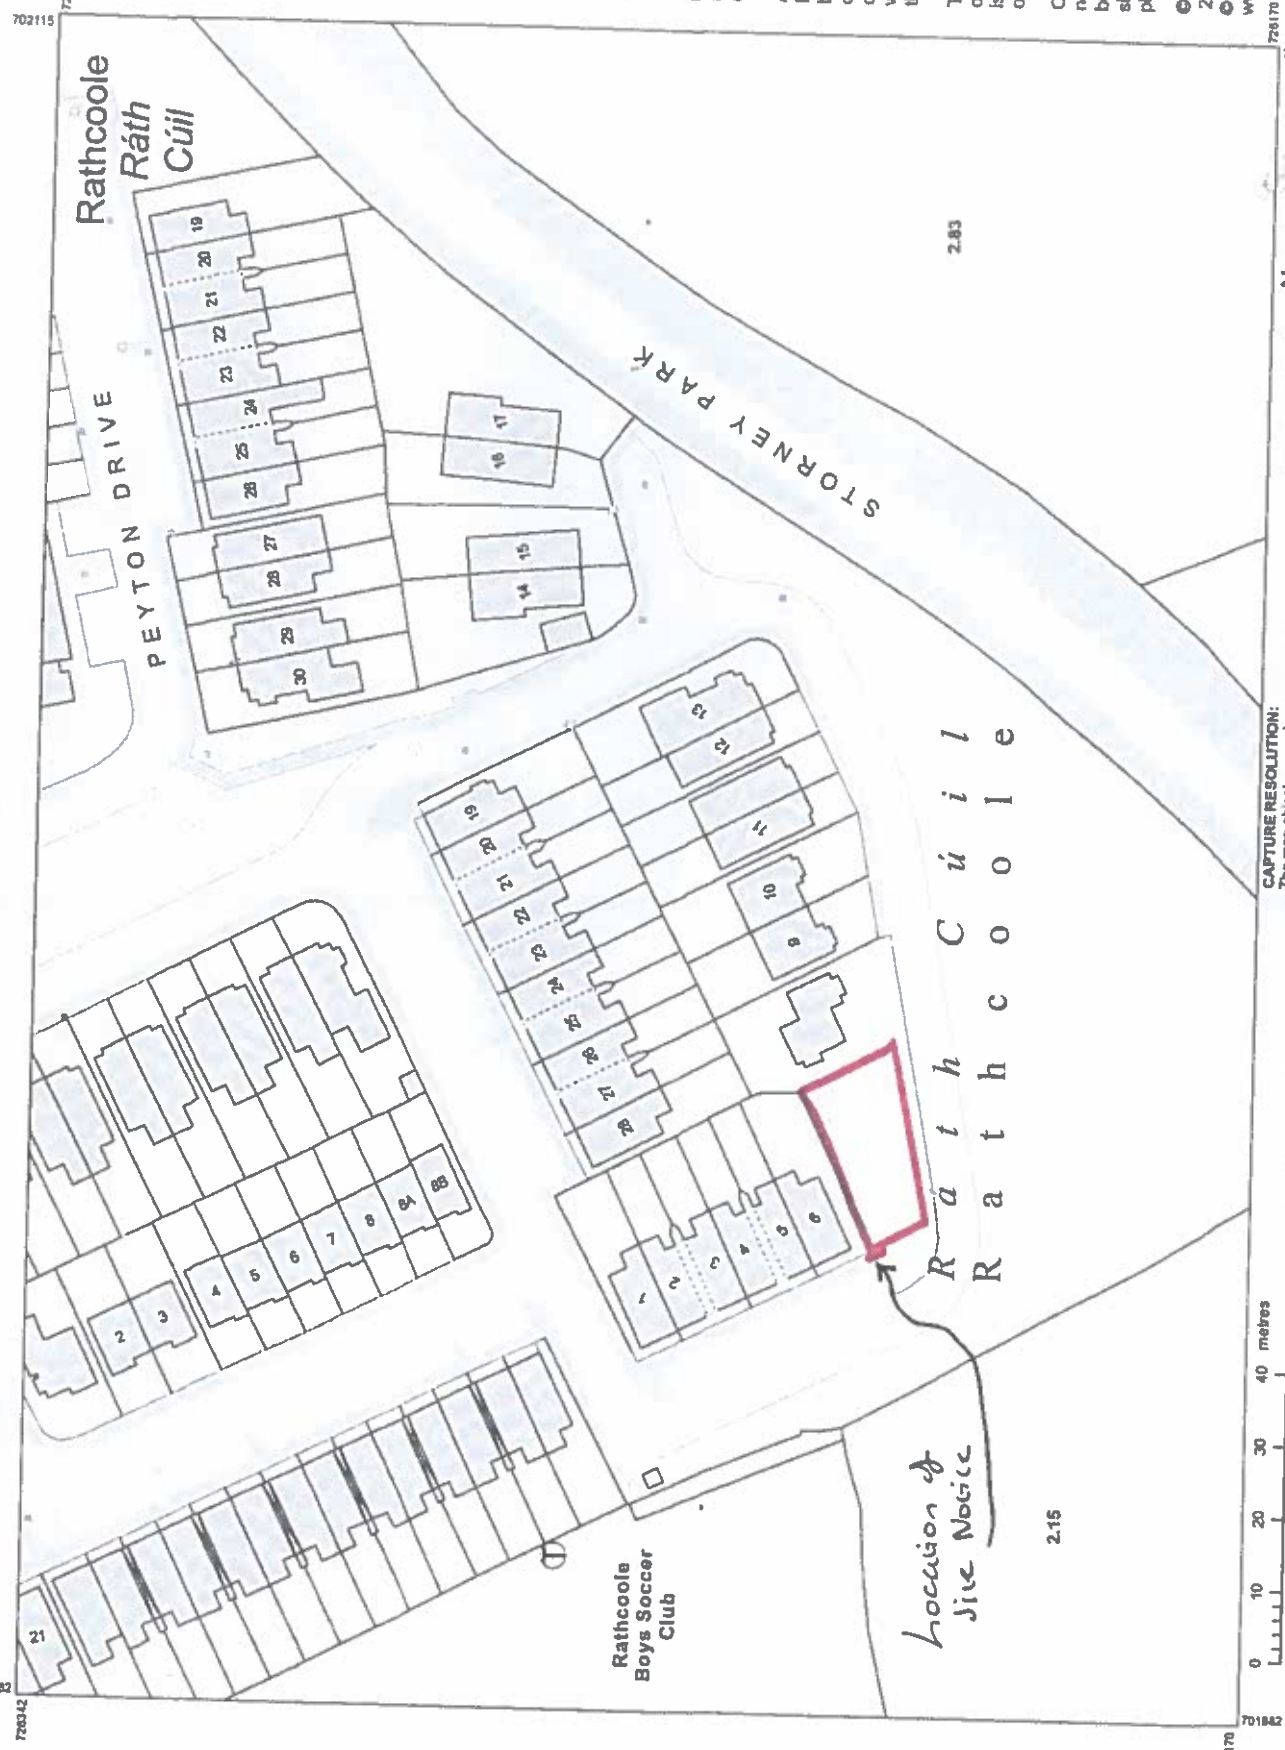

Planning Pack Map

CENTRE COORDINATES:
ITM 701999,726256

PUBLISHED:
29/10/2021

ORDER NO.:
50229889_1

MAP SERIES:
1:1,000 3388-B
1:2,500 3388-C
1:2,500 3388-D

COMPILED AND PUBLISHED BY:
Ordnance Survey Ireland,
Phoenix Park,
Dublin 8,
Ireland.

The representation on this map
of a road, track or footpath
is not evidence of the existence
of a right of way.

Ordnance Survey maps
never show legal property
boundaries, nor do they
show ownership of
physical features.

© Suirbhéireacht Ordnáis Éireann,
2021
© Ordnance Survey Ireland, 2021
www.osi.ie/copyright

LEGEND:
<http://www.osi.ie>
search 'Large Scale Legend'

CAPTURE RESOLUTION:
The map objects are only accurate to the
resolution at which they were captured.
Output scale is not indicative of data capture scale.
Further information is available at:
<http://www.osi.ie>; search 'Capture Resolution'

OUTPUT SCALE: 1:1,000