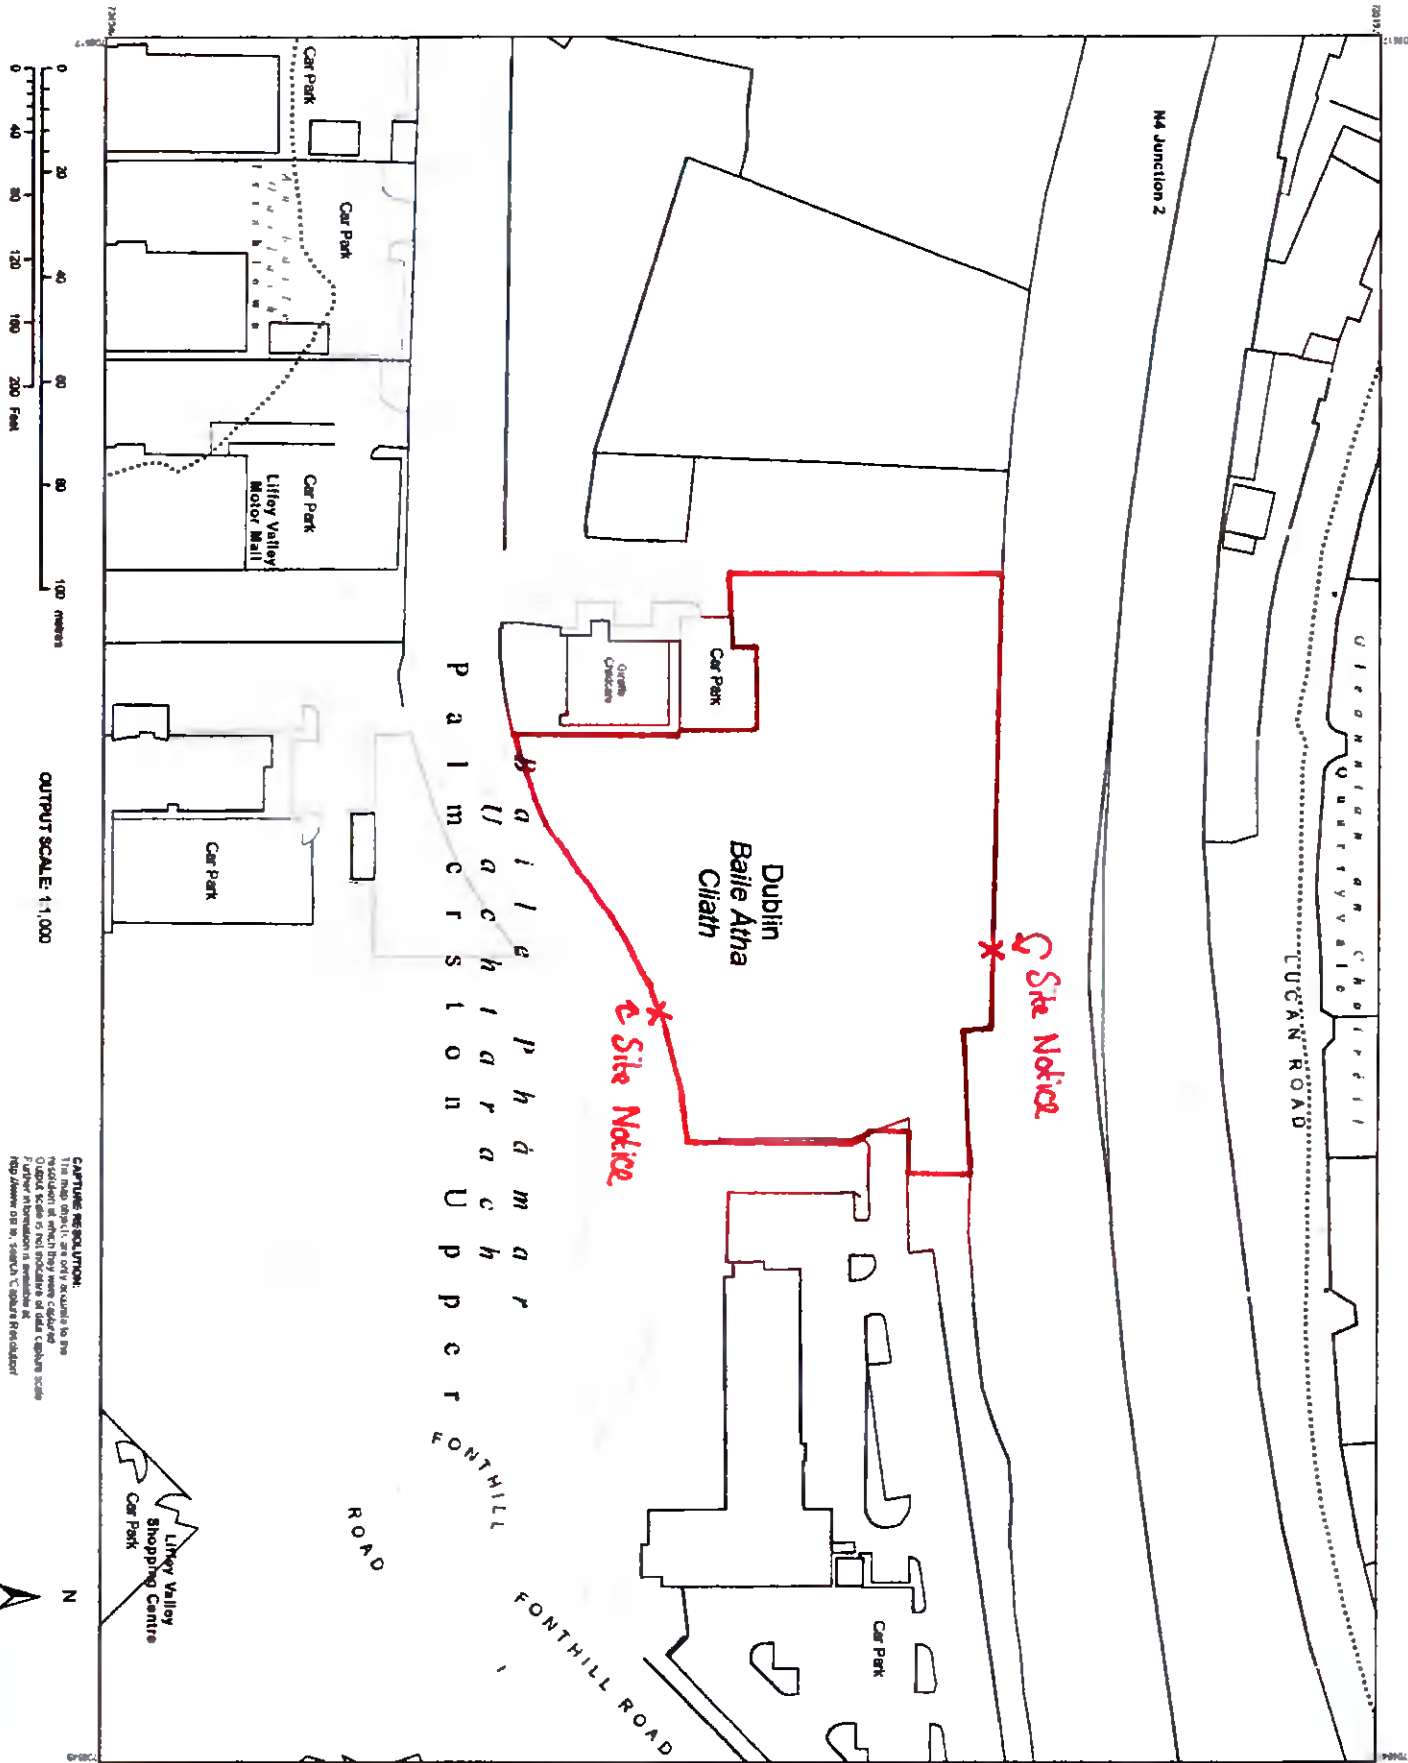

Planning Pack Map

CENTRE COORDINATES:
TM 708703.735008

PUBLISHED: 21/10/2020
ORDER NO.: 50150230_1

MAP SERIES: 1:2,500
1:1,000
MAP SHEETS: 3195-D
2001-04

COMPILED AND PUBLISHED BY:
Ordnance Survey Ireland,
Phoenix Park,
Dublin 8,
Ireland.

Unauthorised reproduction infringes Ordnance Survey Ireland and Government of Ireland copyright.

All rights reserved. No part of this publication may be copied, reproduced or transmitted in any form or by any means without the prior written permission of the copyright owners.

The representation on this map of a road track or footpath is not evidence of the existence of a right of way.

Ordnance Survey maps never show legal property boundaries, nor do they show ownership of physical features.

© Ordnance Survey Ireland, 2020
Ordnance Survey Ireland 2020
www.osi.ie/copyright

LEGEND:

http://www.osi.ie
search 'Large Scale Legend'

OUTPUT SCALE: 1:1,000