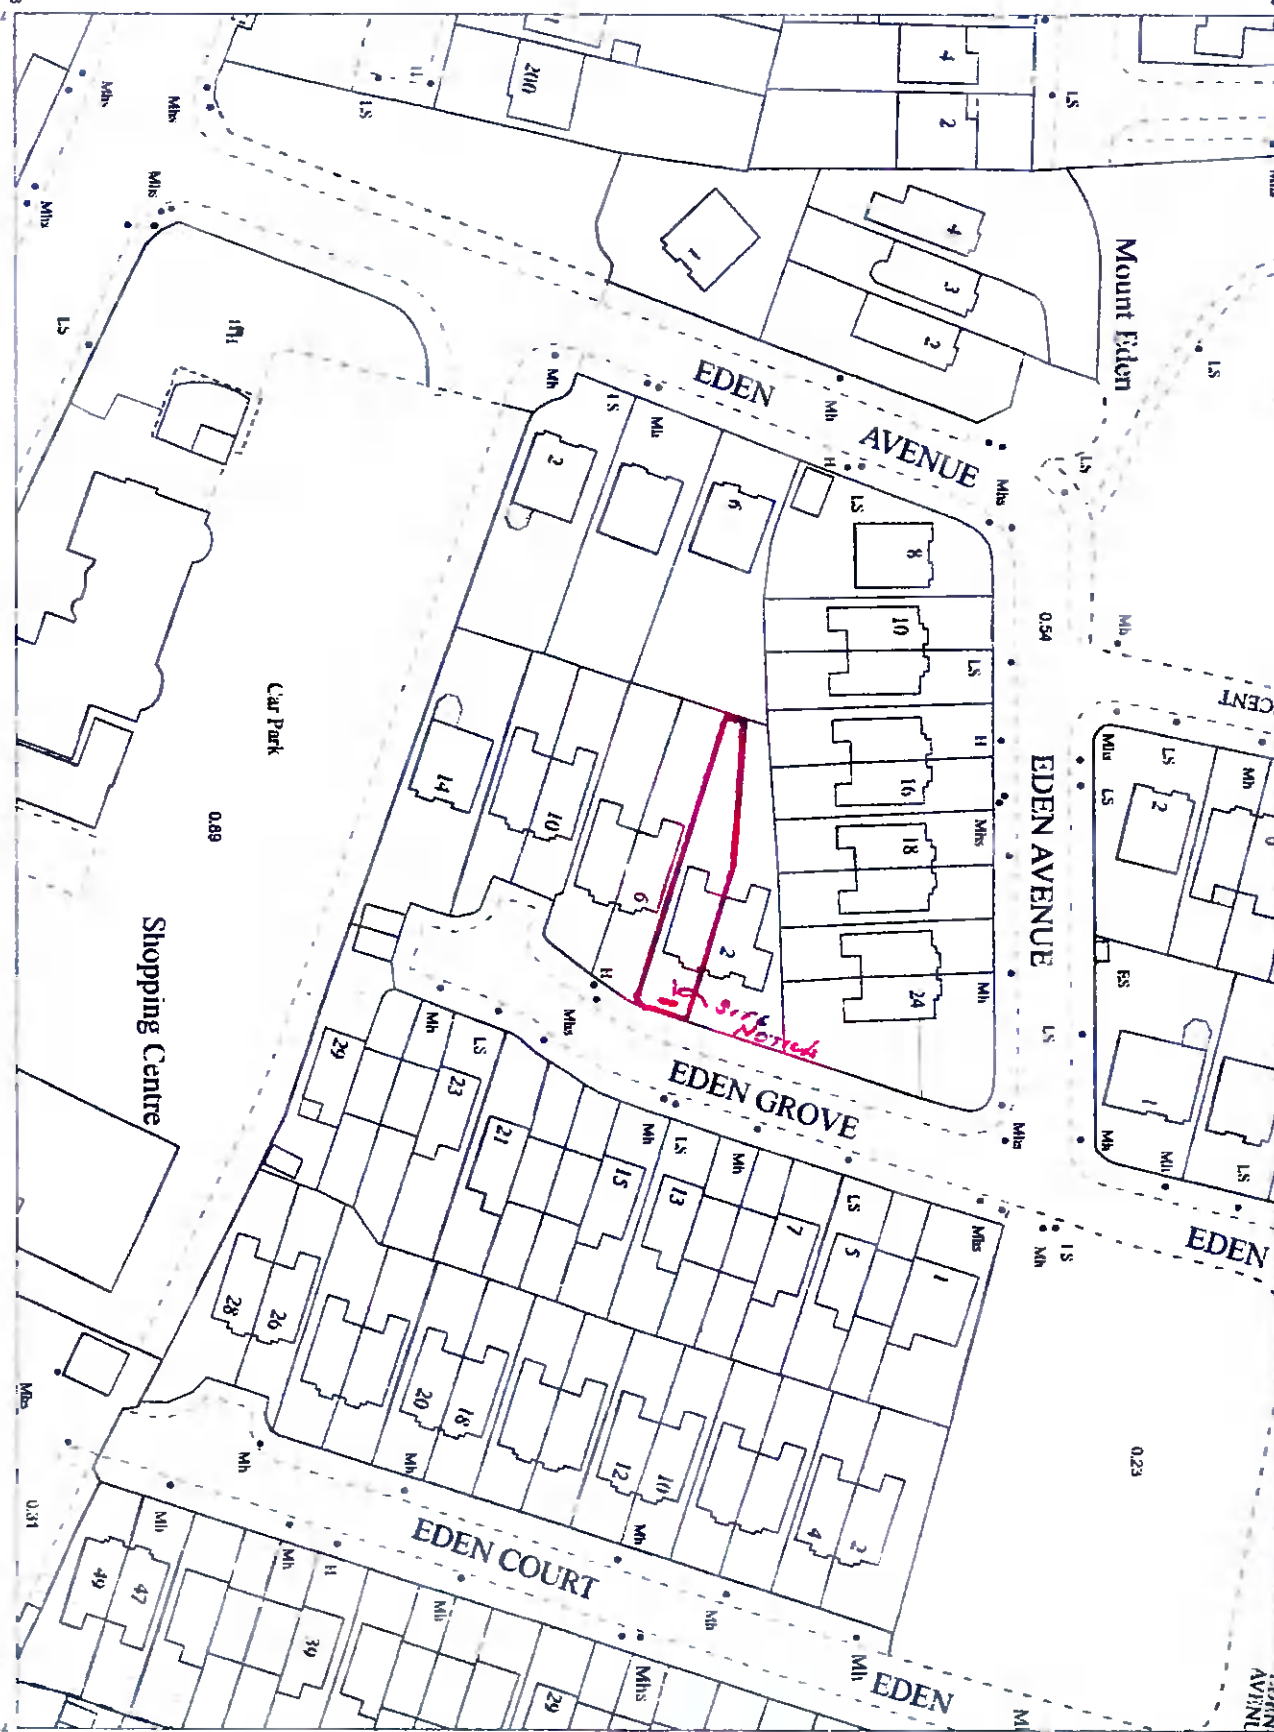

Surveyed 1982
Revised 2015
Levelled 1977

Urban PLACE Map

Scale:- 1:1,000
Scale:- 1:1,000