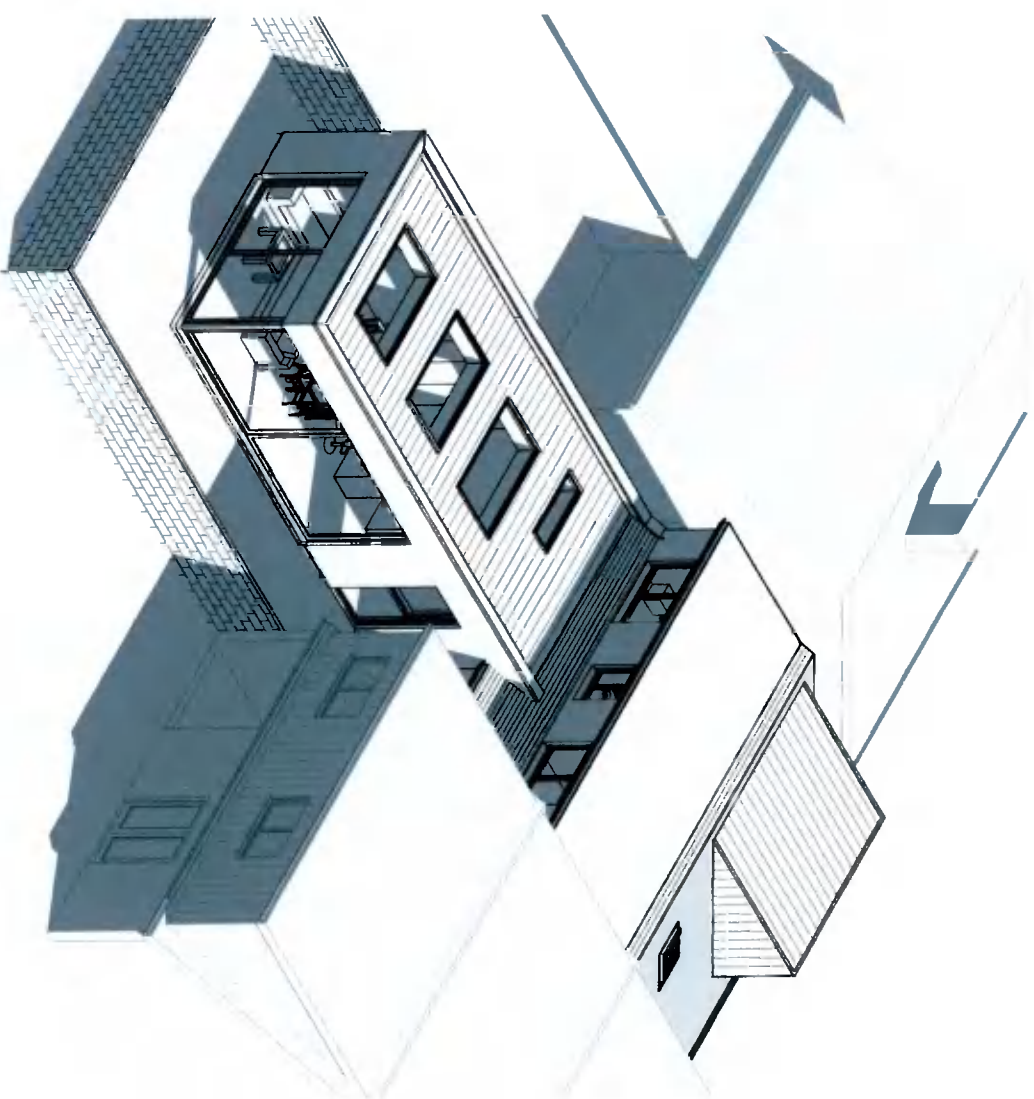

1 3D Ortho 01

2 3D Ortho 02

3 3D Ortho 03

REF.	DATE	Revision
Peter Brennan Hayfield House, Knocklyon Road, Templeogue, Dublin 16 North Point		
PROJECT: Proposed Extension & Dormer Roof Rev. 04		
PROJECT NO: PRJ102		
CLIENT: Alison McGinley		
ADDRESS: 32 Mountdown Park, Manor Estate, Dublin 12, D12 XV73		
DRAWN BY: Peter Brennan		
DATE: 08/10/21	SCALE:	DWG. No. P110
DRAWING: 3D Ortho Views Existing & Proposed		
DO NOT SCALE FROM DRAWING STATUS: Preliminary Planning		