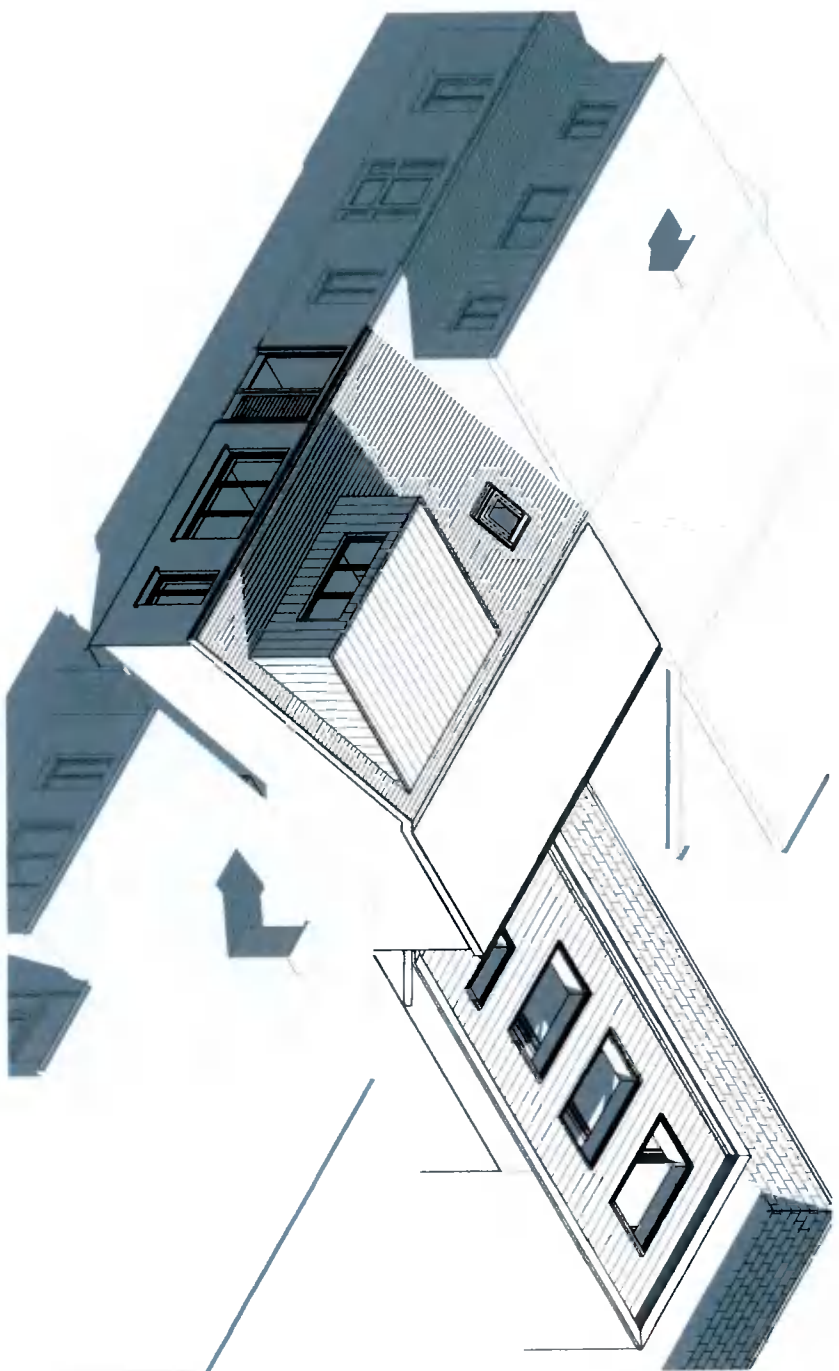

1 3D Ortho 01

2 3D Ortho 02

3 3D Ortho 03

REF.	DATE	Revision
Peter Brennan Hayfield House, Knocklyon Road, Templeogue, Dublin 16 North Point		
PROJECT: Proposed Extension & Dormer Roof Rev. 04		
PROJECT NO: PRJ102		
CLIENT: Alison McGinley		
ADDRESS: 32 Mountdown Park, Manor Estate, Dublin 12, D12 XV73		
DRAWN BY: Peter Brennan		
DATE: 08/10/21	SCALE:	DWG. No. P110
DRAWING: 3D Ortho Views Existing & Proposed		
DO NOT SCALE FROM DRAWING STATUS: Preliminary Planning		