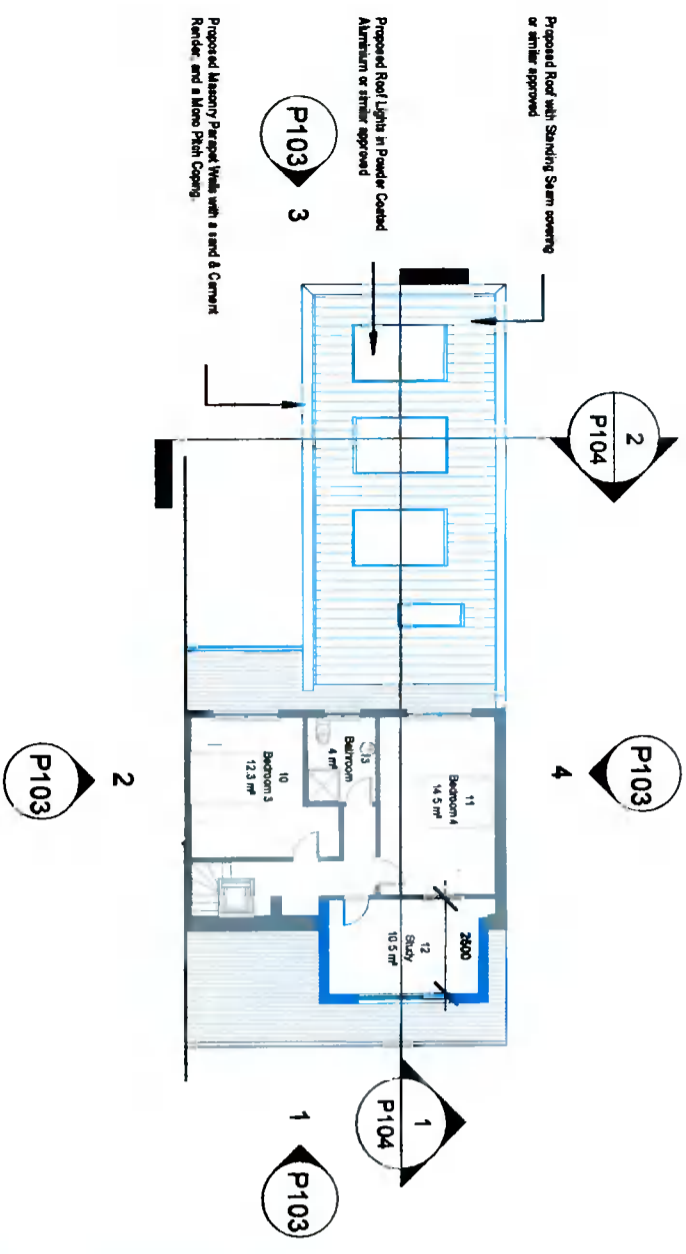

2 Level 1 First Floor Proposed
1 : 200