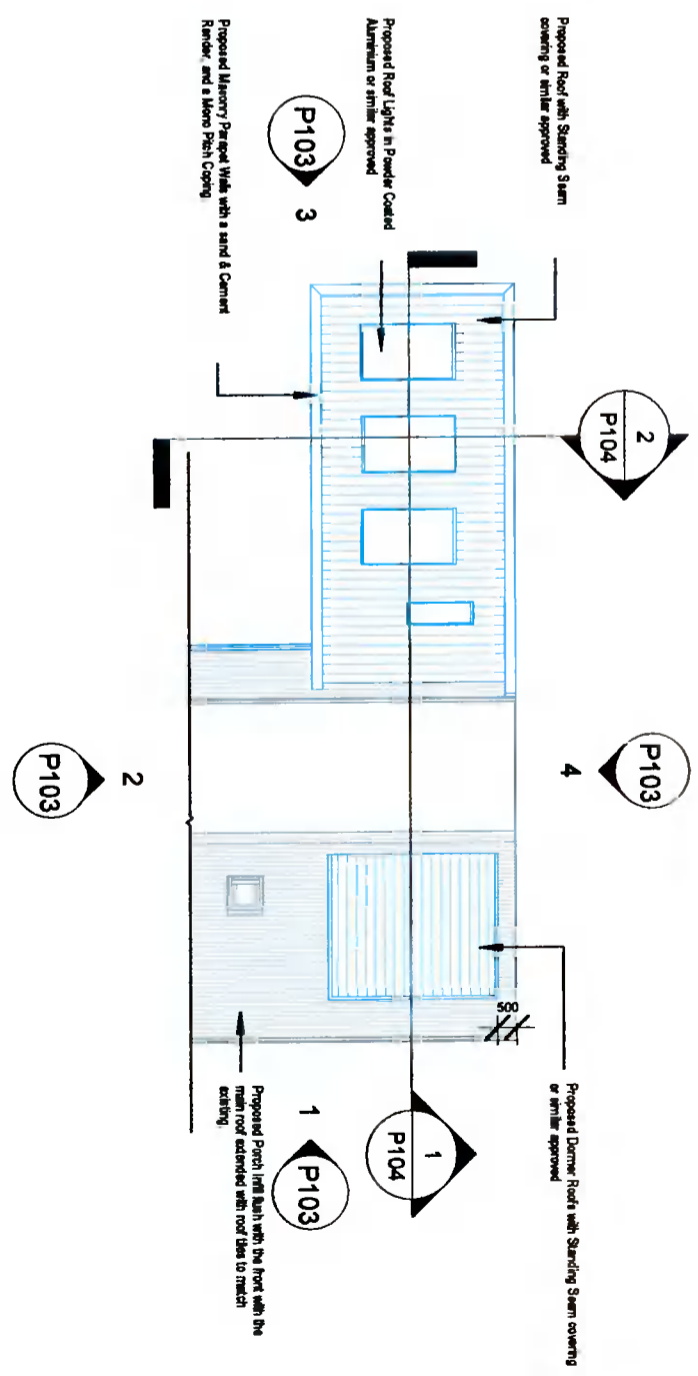

3 Level 3 Roof Plan Proposed
1 : 200