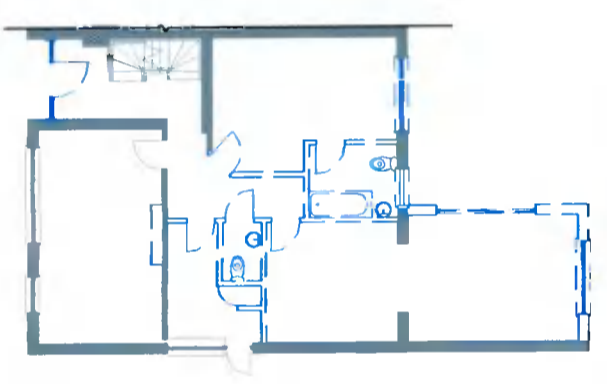

4 Level 0 Ground Floor Demolition
1 : 200