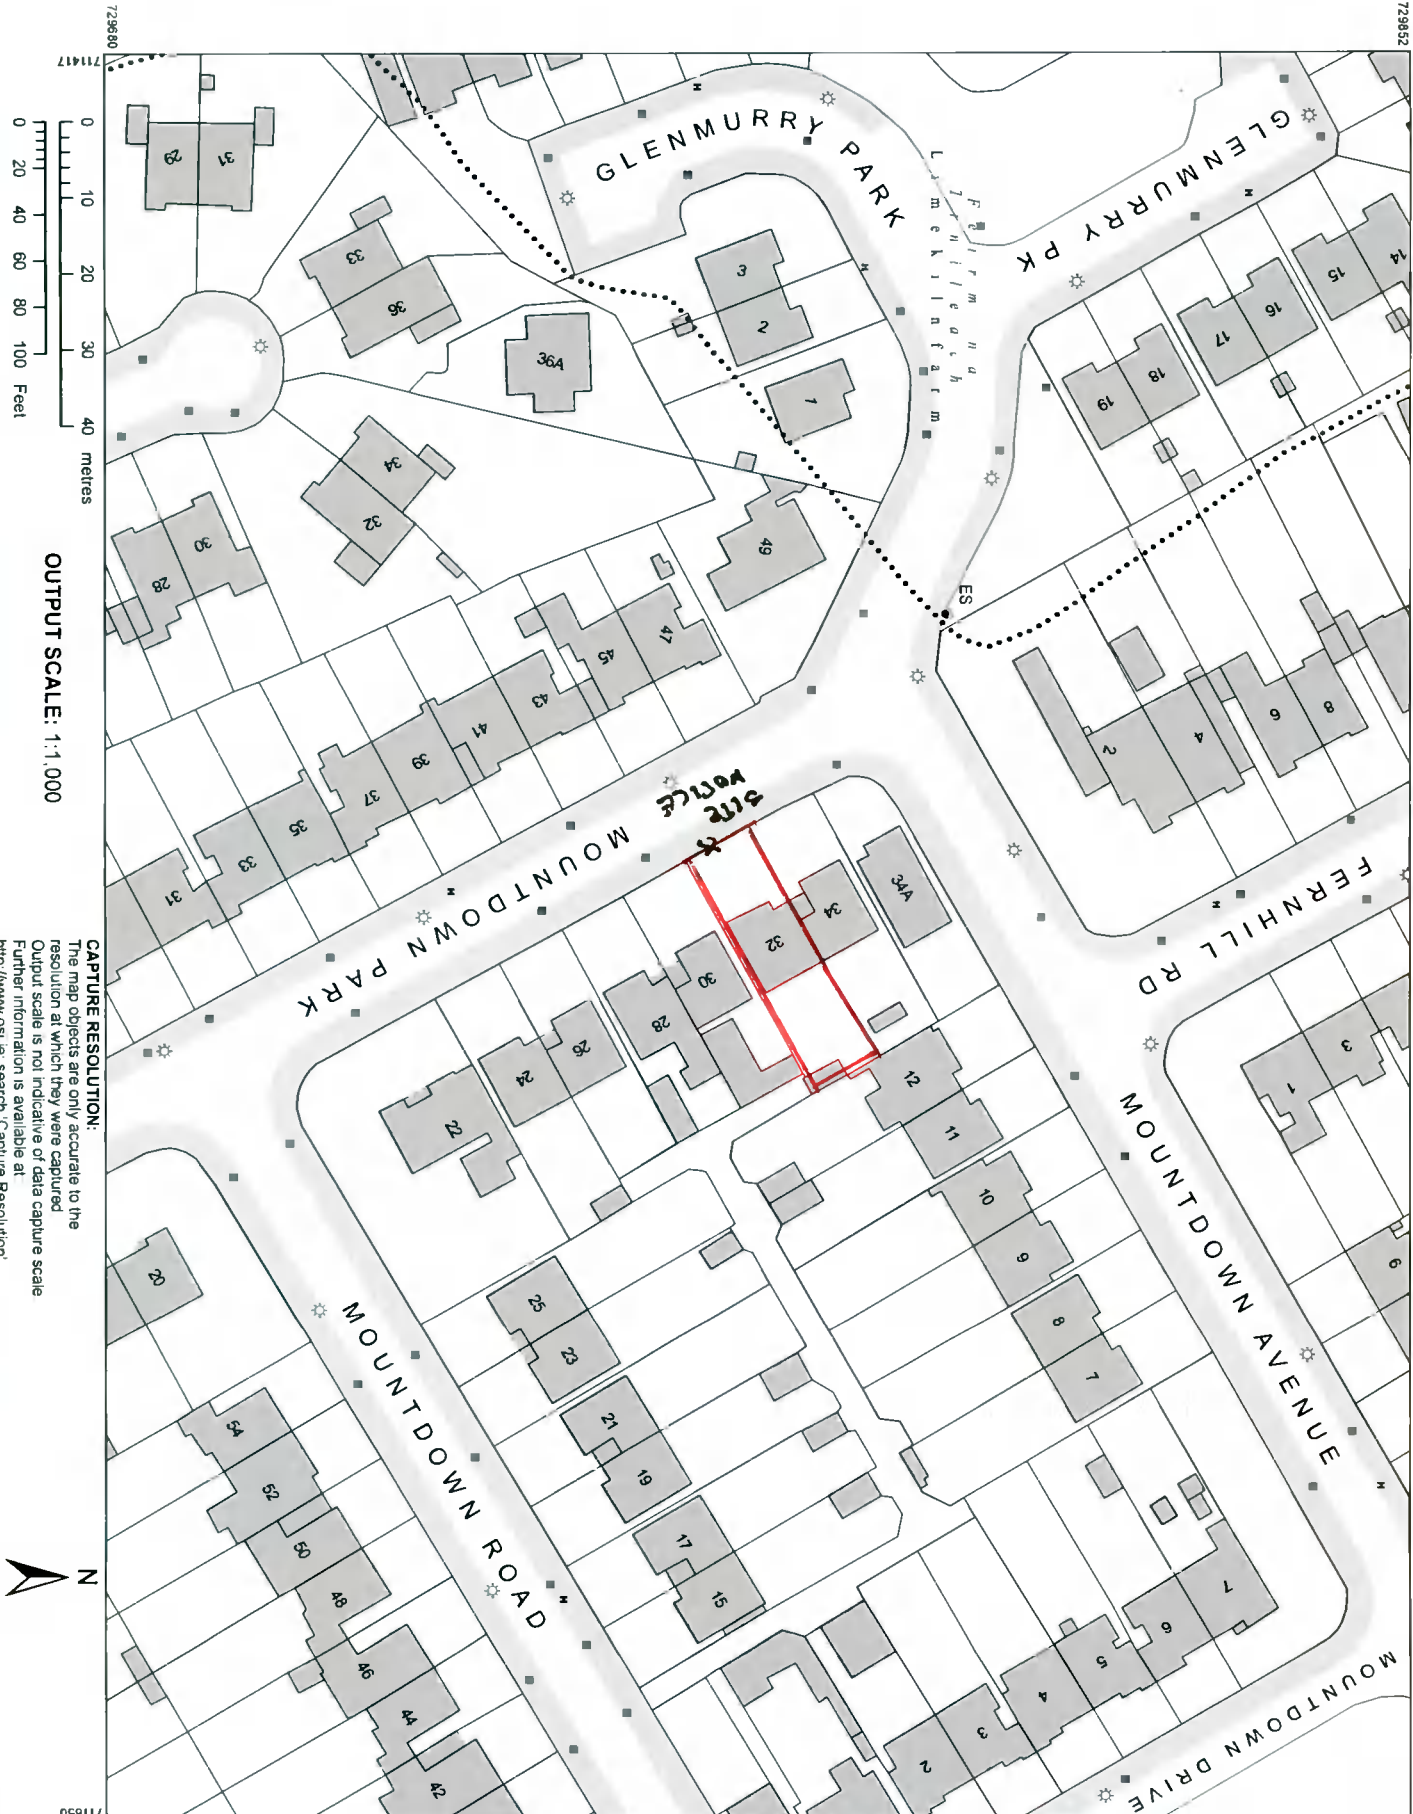

The representation on this map of a road, track or footpath is not evidence of the existence of a right of way

Ordnance Survey maps never show legal property boundaries, nor do they show ownership of physical features.

© Surbhreacht Ordánais Éireann, 2021
© Ordnance Survey Ireland, 2021
www.osi.ie/copyright

LEGEND:

http://www.osi.ie/
search 'Large Scale Legend'

OUTPUT SCALE: 1:1,000

CAPTURE RESOLUTION:
The map objects are only accurate to the resolution at which they were captured. Output scale is not indicative of data capture scale. Further information is available at [http://www.osi.ie/search/Capture Resolution](http://www.osi.ie/search/Capture%20Resolution)