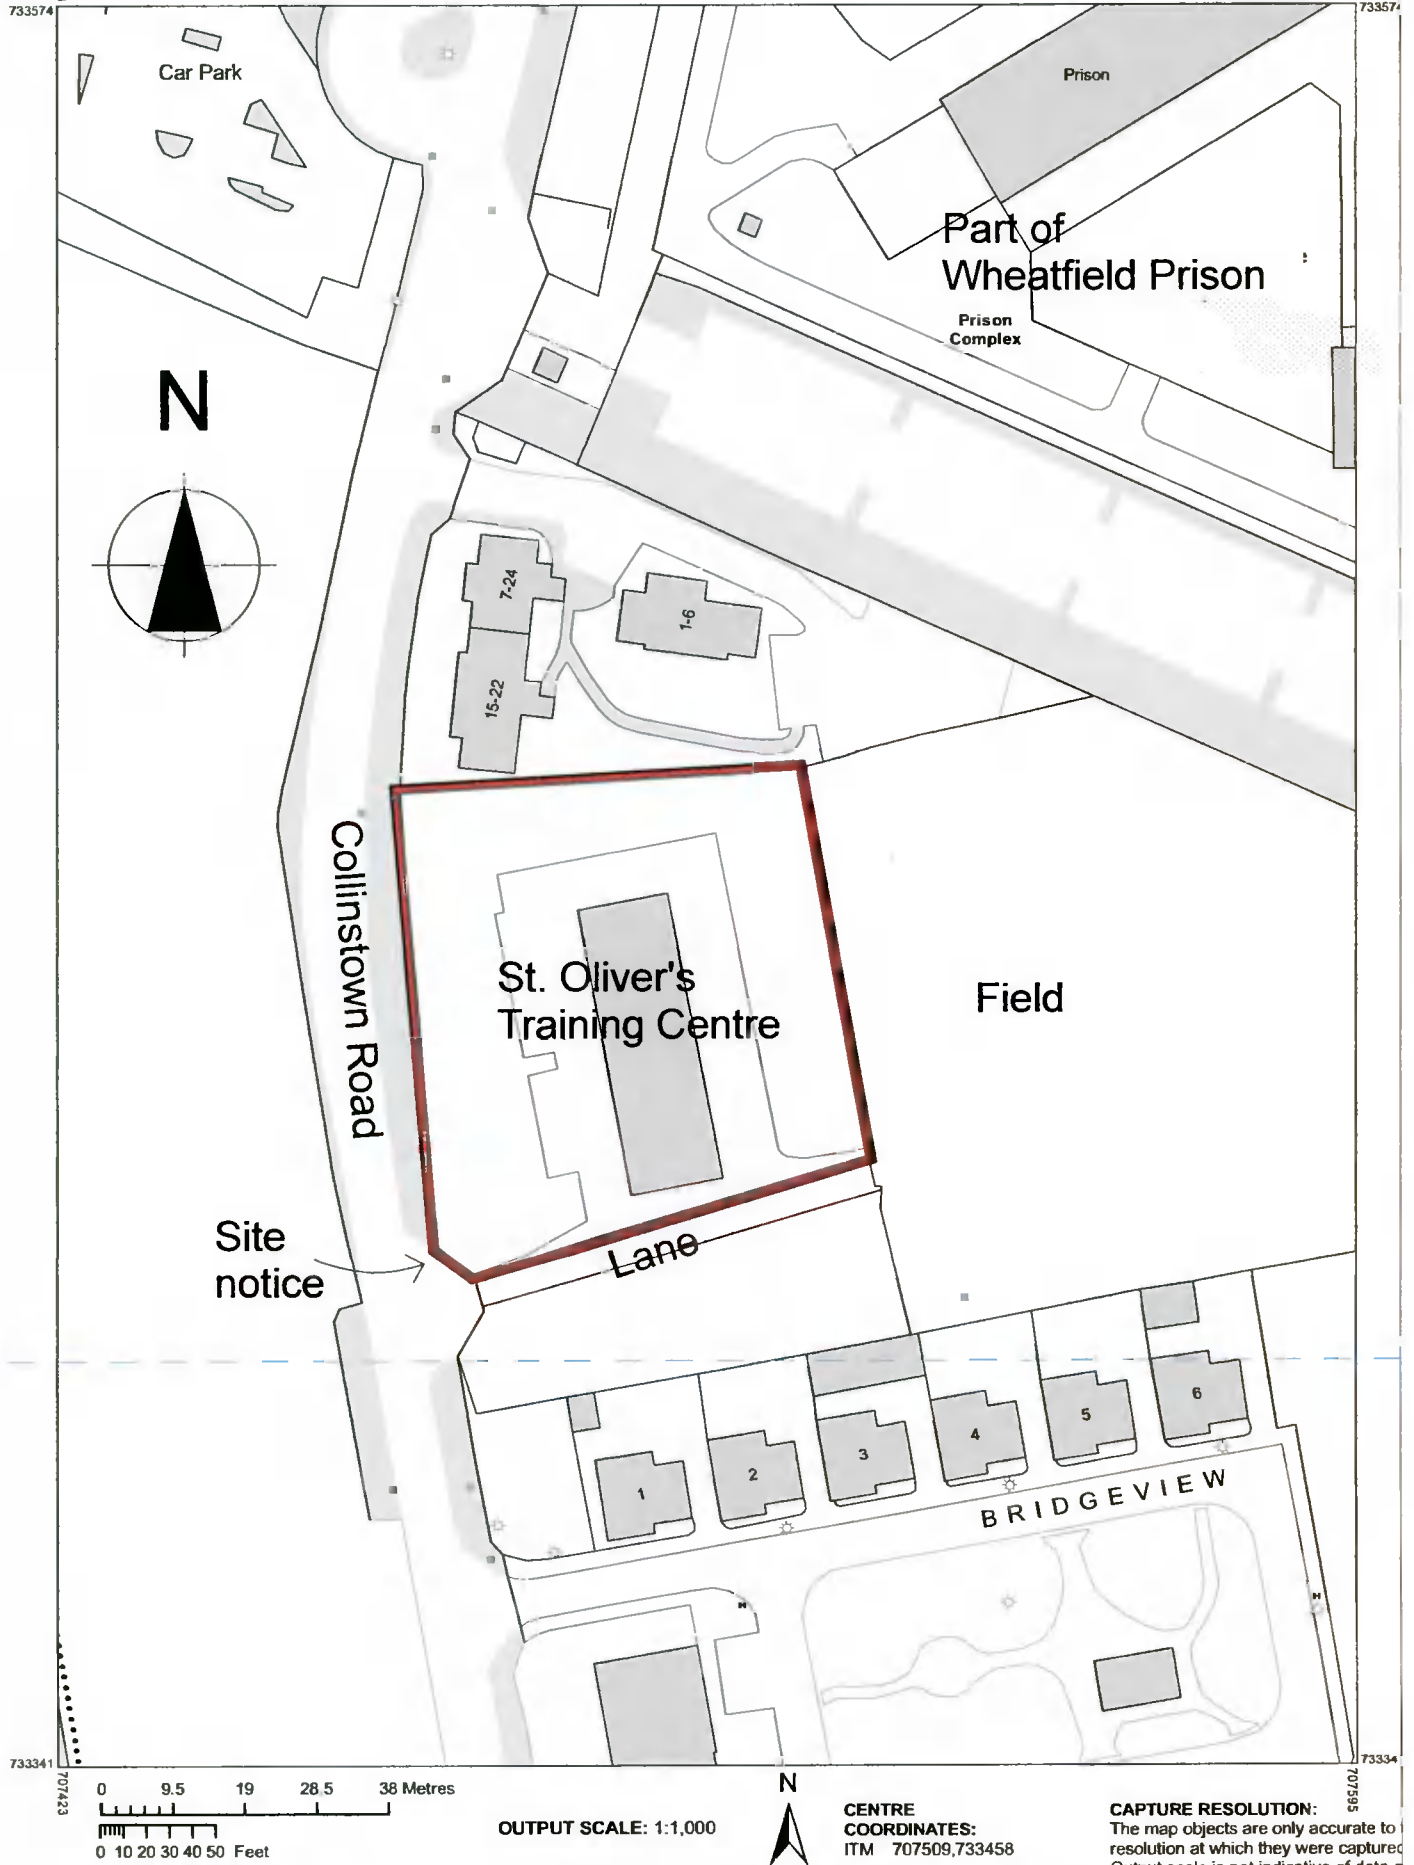

OSi PLACE Map

OUTPUT SCALE: 1:1,000

CENTRE COORDINATES:
ITM 707509,733458

CAPTURE RESOLUTION:
The map objects are only accurate to resolution at which they were captured
Output scale is not indicative of data.c

SITE LOCATION MAP.

Scale 1:1000

Proposed fence & gate at St. Oliver's Training Centre

P M Ging Architect. Unit G Tower Commercial Centre, Monastery Road, Clondalkin, Dublin 22
(Licensed to copy OSmaps)