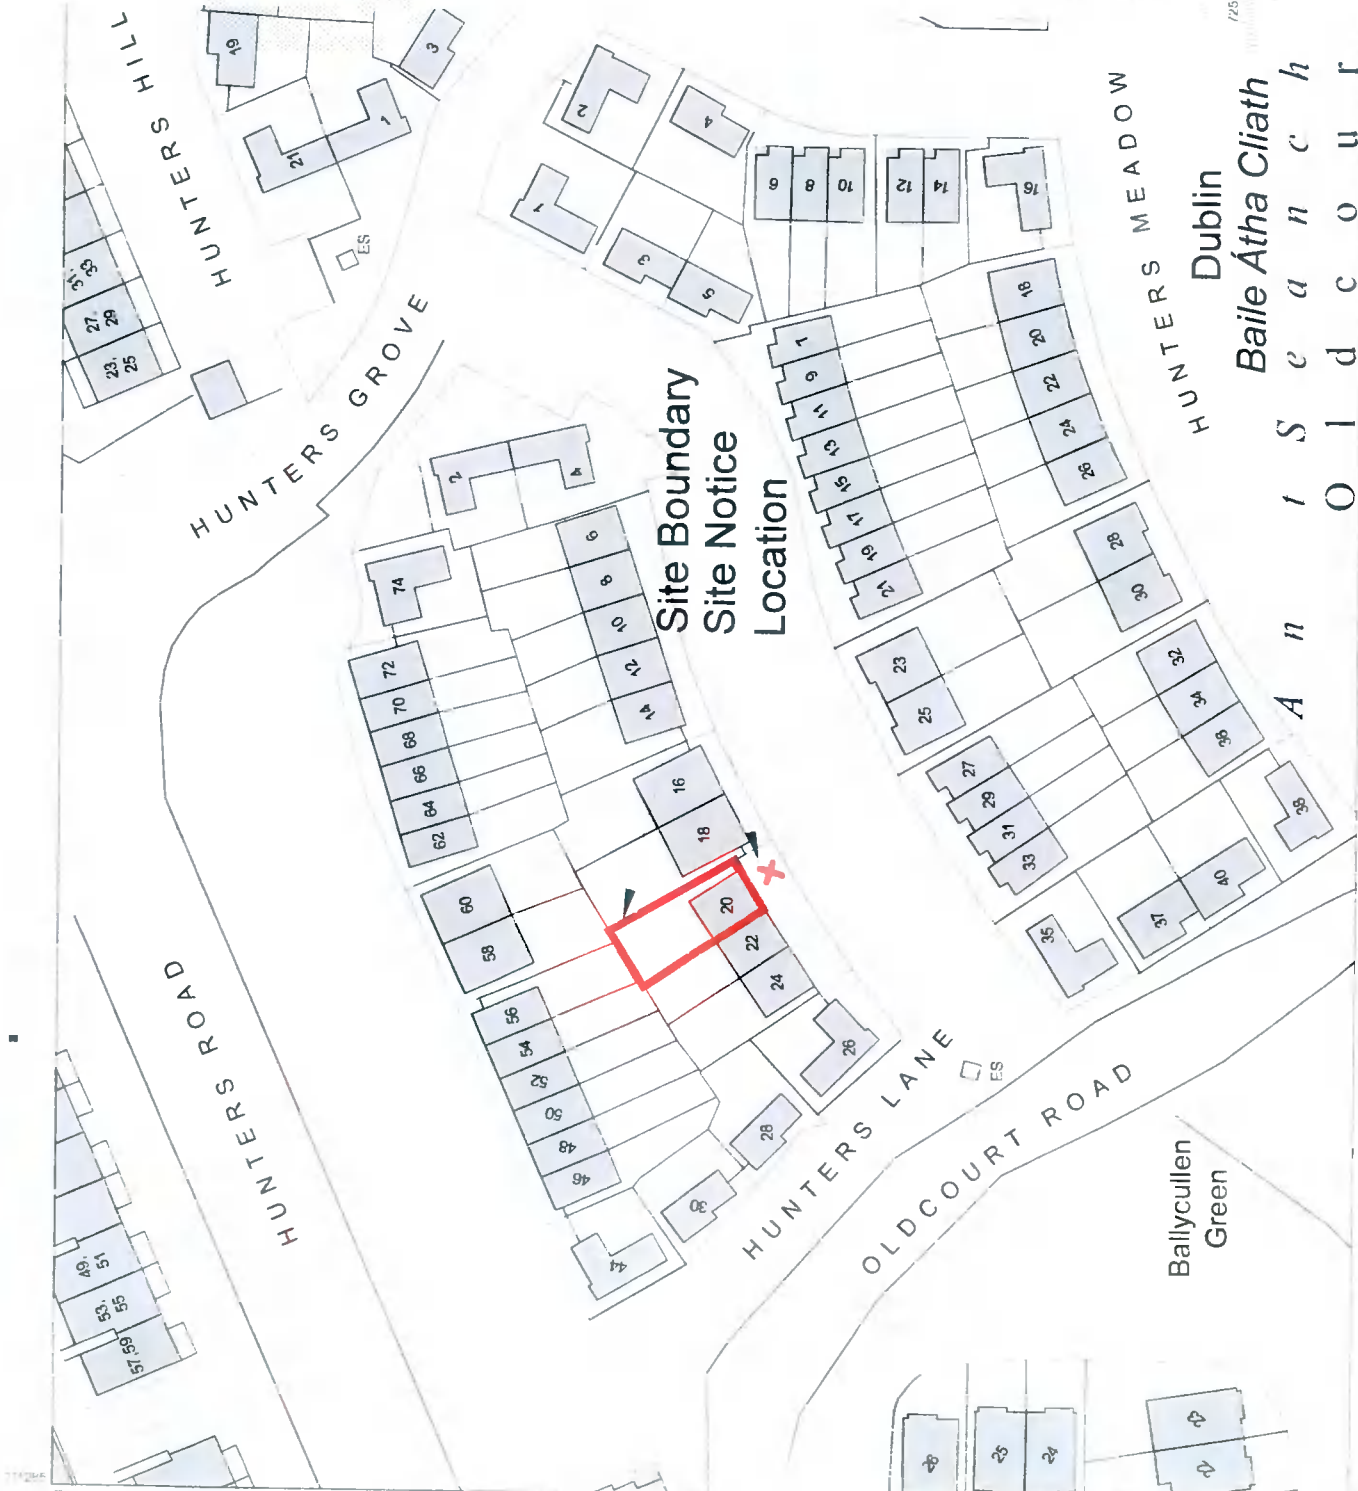

CENTRE COORDINATES:
ITM 711402.725637

PUBLISHED:
11/01/2021

MAP SERIES:
1:2,500

National Mapping Agency

COMPILED AND PUBLISHED BY:
Ordnance Survey Ireland,
Phoenix Park,
Dublin 8,
Ireland

Unauthorised reproduction
infringes Ordnance Survey Ireland
and Government of Ireland
copyright.

All rights reserved.
No part of this publication may
be copied, reproduced
or transmitted in any form
or by any means without the prior
written permission of
the copyright owners.

The representation on this map
of a road, track or footpath
is not evidence of the existence
of a right of way.

Ordnance Survey maps
never show legal property
boundaries, nor do they
show ownership of
physical features.

© Suirbheireacht Ordanáis Éireann,
2021

© Ordnance Survey Ireland, 2021
www.osi.ie/copyright

72551

LEGEND:
<http://www.osi.ie>
search 'Large Scale Legend'

CAPTURE RESOLUTION:
The map objects are only accurate in the
resolution at which they were captured.
Output scale is not indicative of data capture scale.
Further information is available at
<http://www.osi.ie>, search 'Capture Resolution'

OUTPUT SCALE: 1:1,000

NOTES: Site Area 0.153 ha