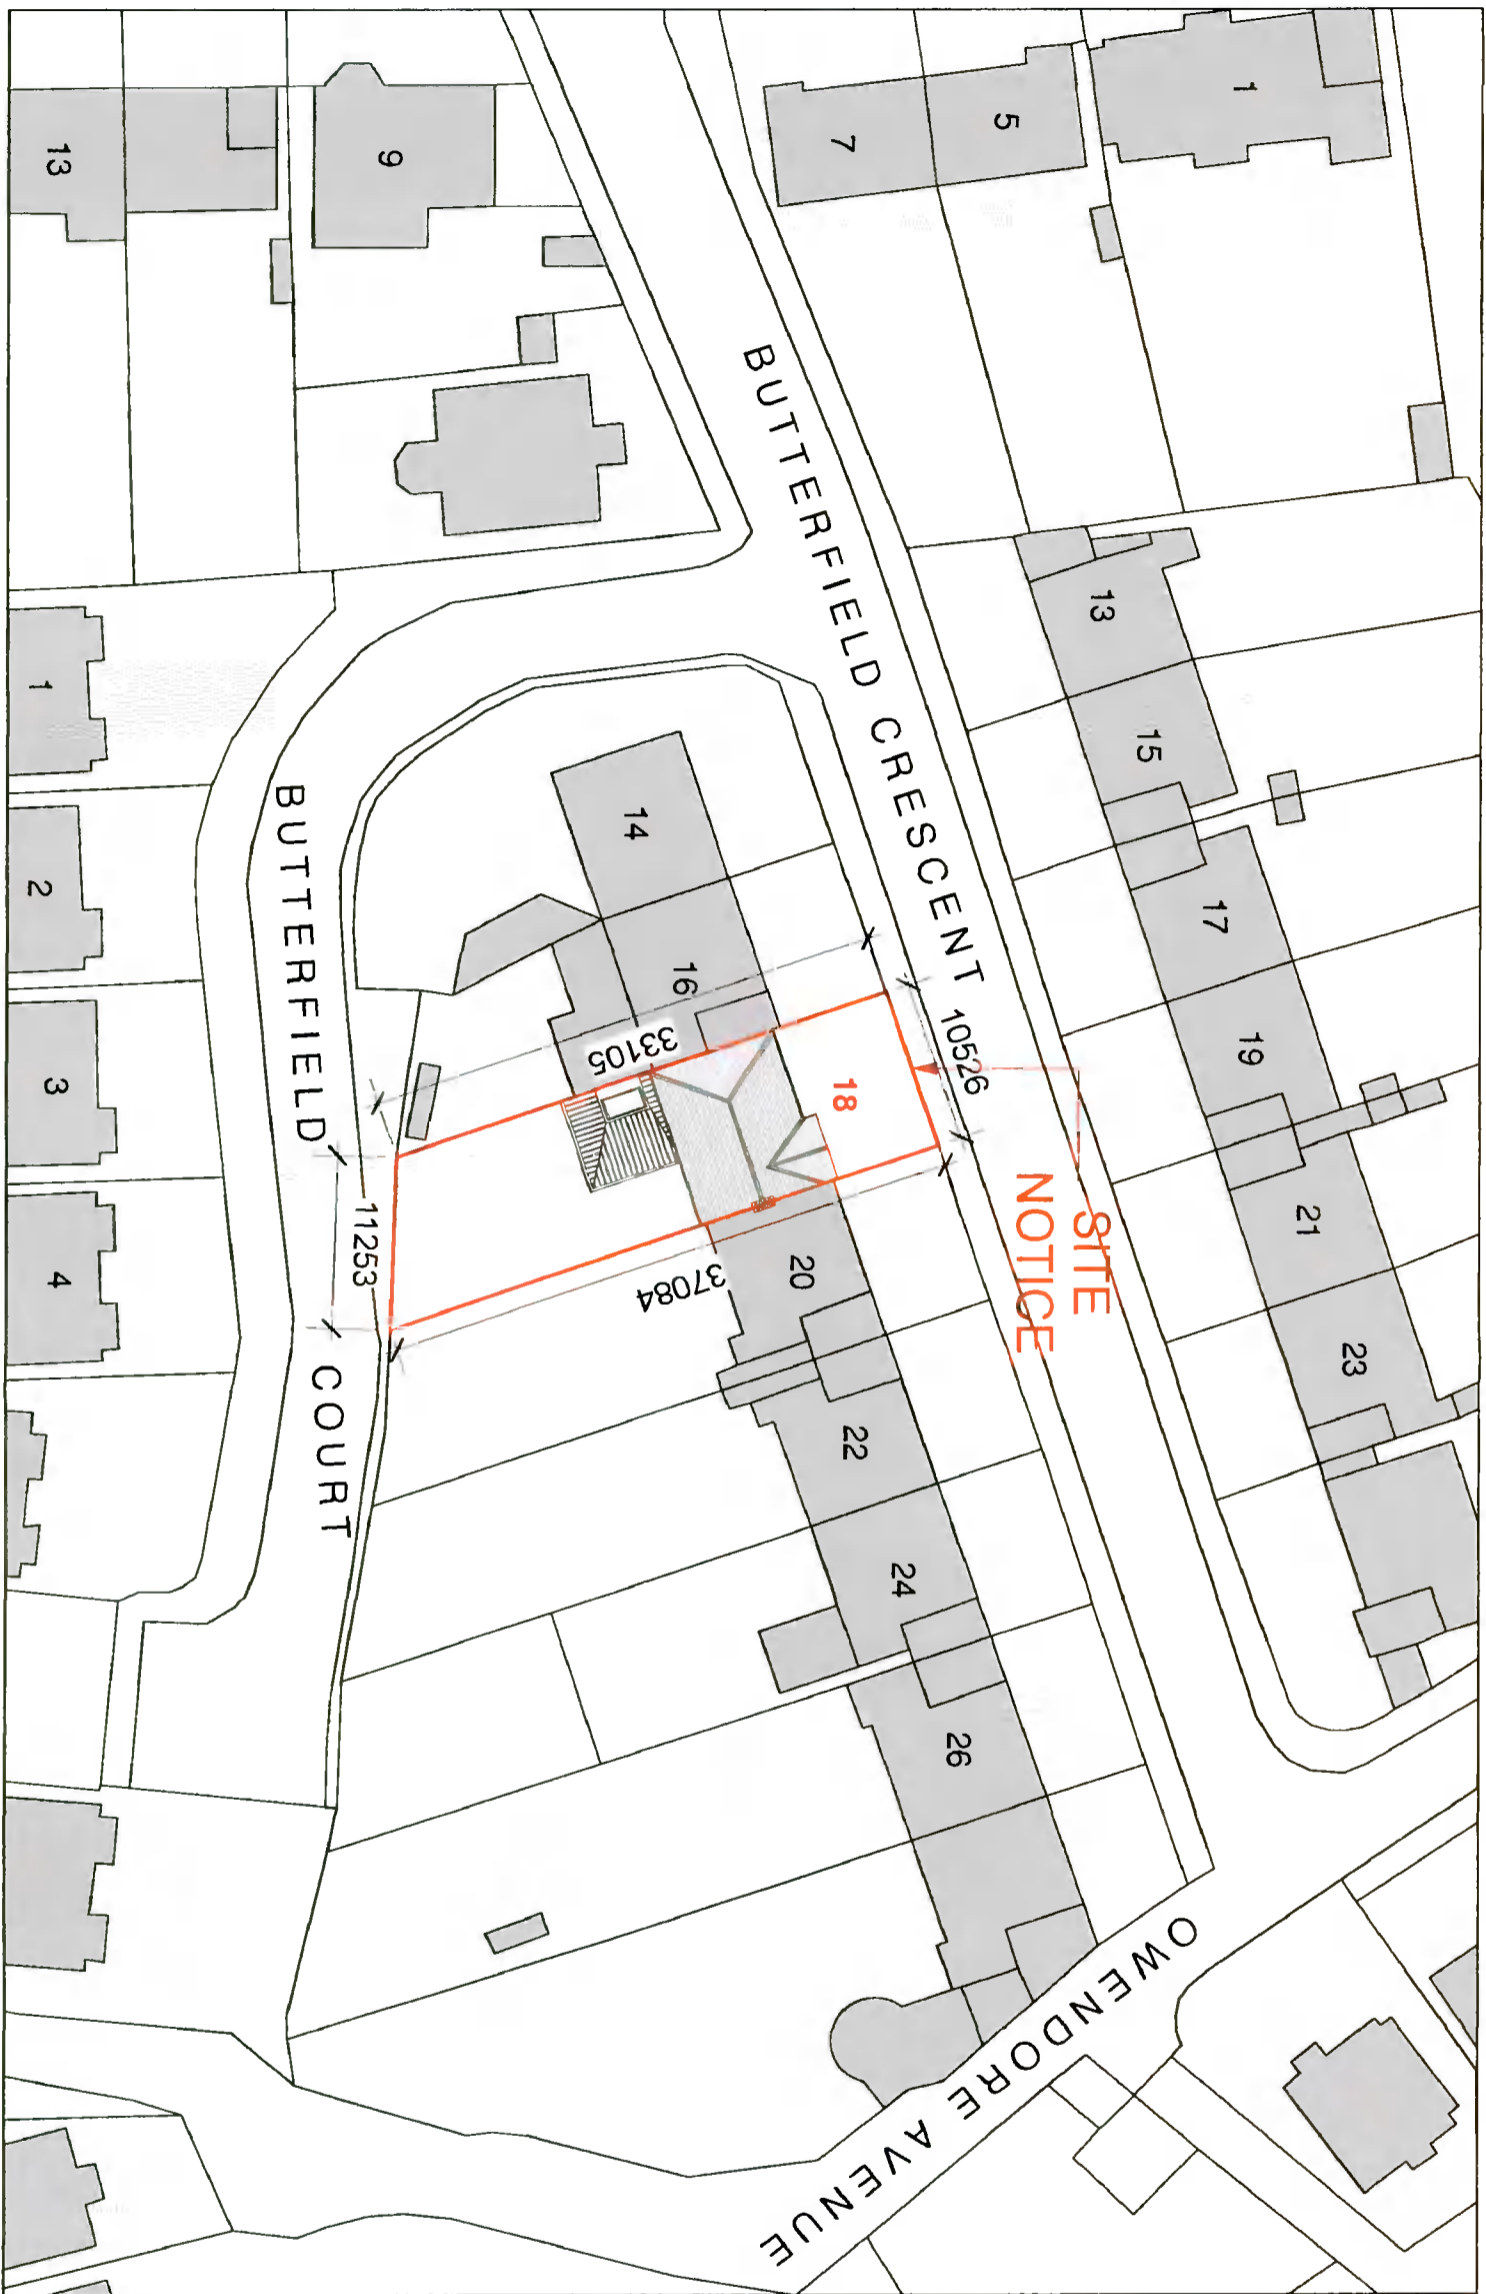

NORTH

OS Map Sheet Reference no. 3391-03
SITE BOUNDARY

PLANNING SUBMISSION

PLANNING

18 BUTTERFIELD CRESCENT,
RATHFARNHAM, D14 YP82.

FOR: Stephen & Ita Langton

Project
PROPOSED ALTERATIONS

Drawing
PROPOSED
SITE LAYOUT PLAN

Drawn	Date	Scale
SD	SEP 2021	1:500@A3

Drawing No.
21.108.P 002